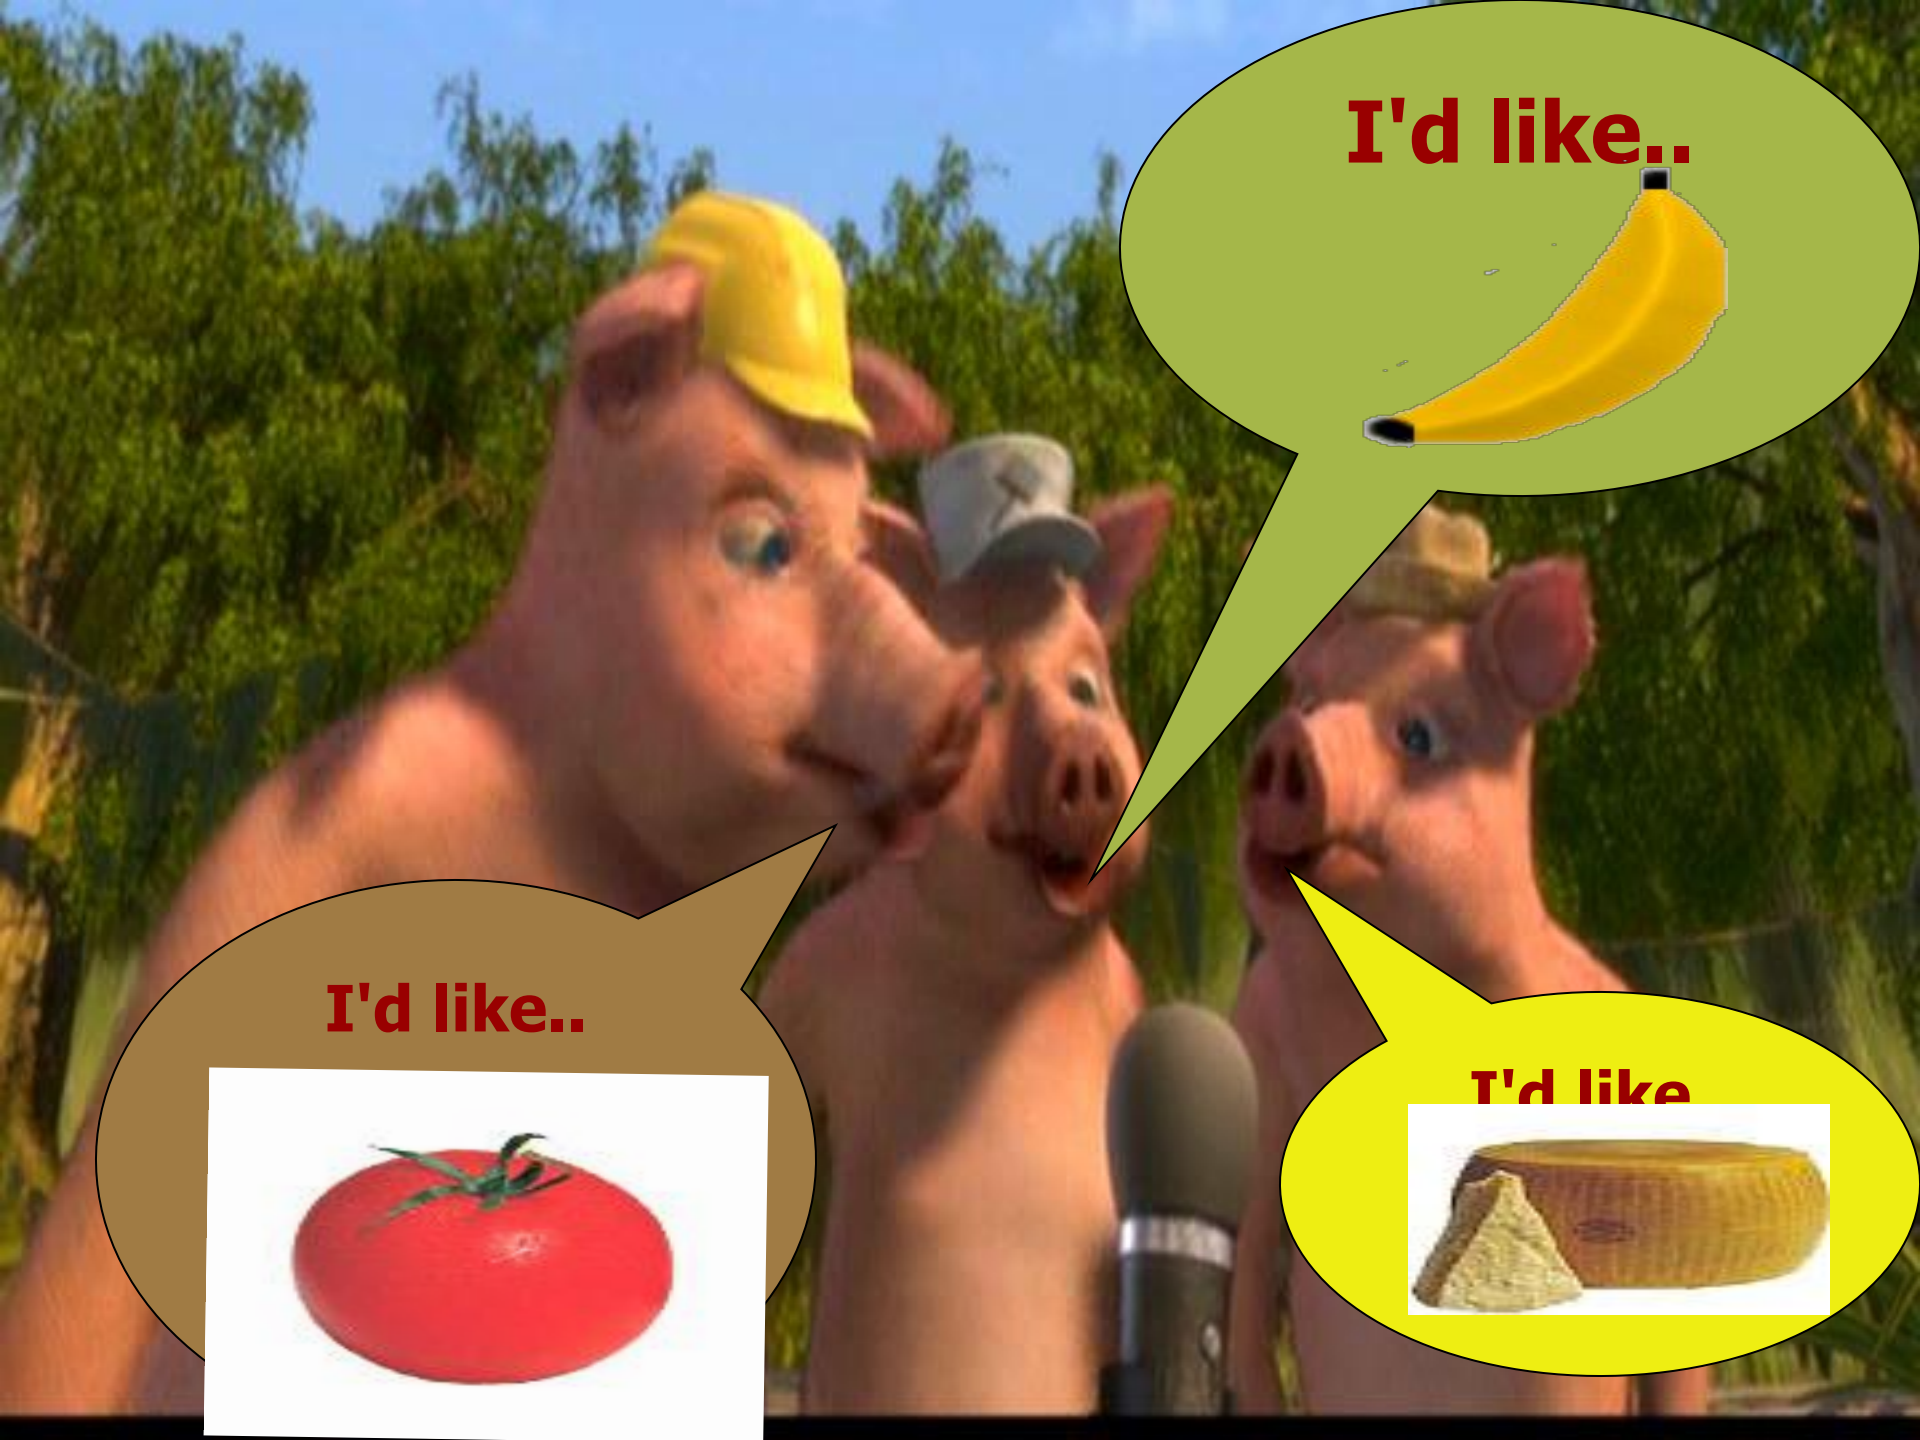

I'd like..

I'd like..

I'd like