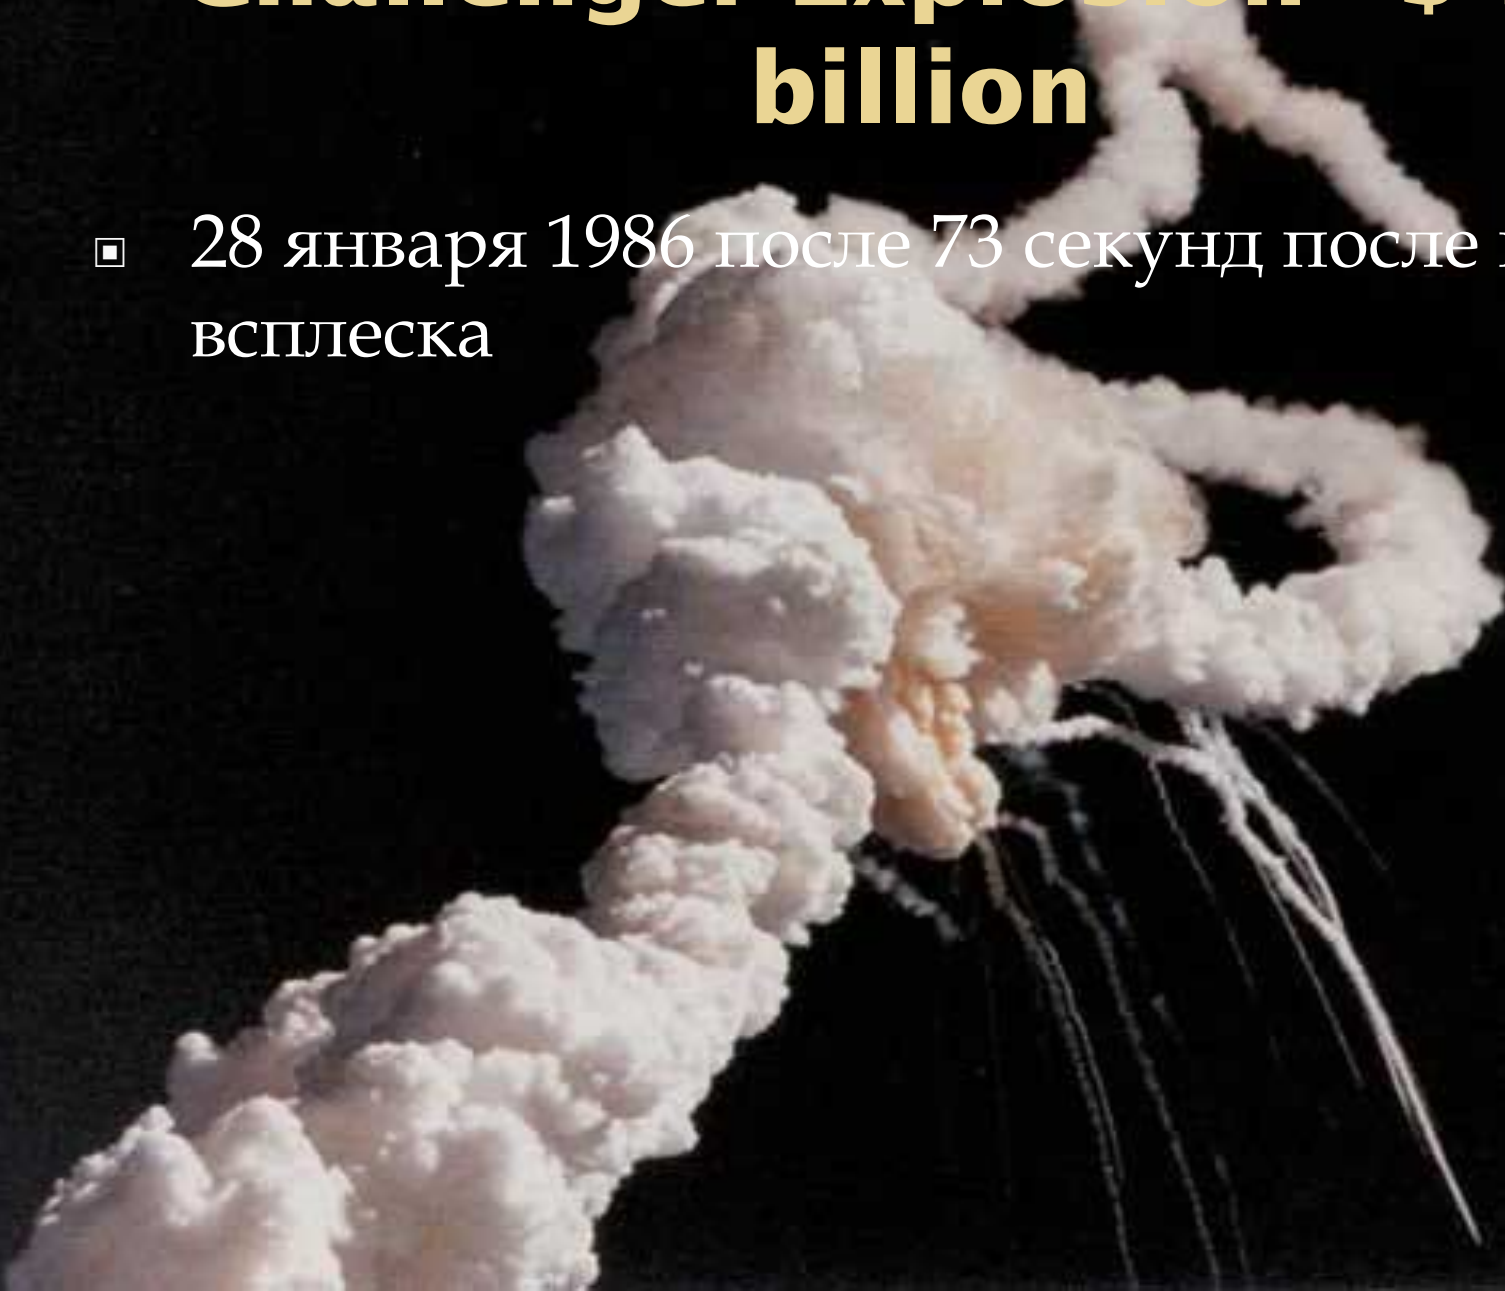

Challenger Explosion - $ 5.5 billion

- ▣ 28 января 1986 после 73 секунд после начала всплеска