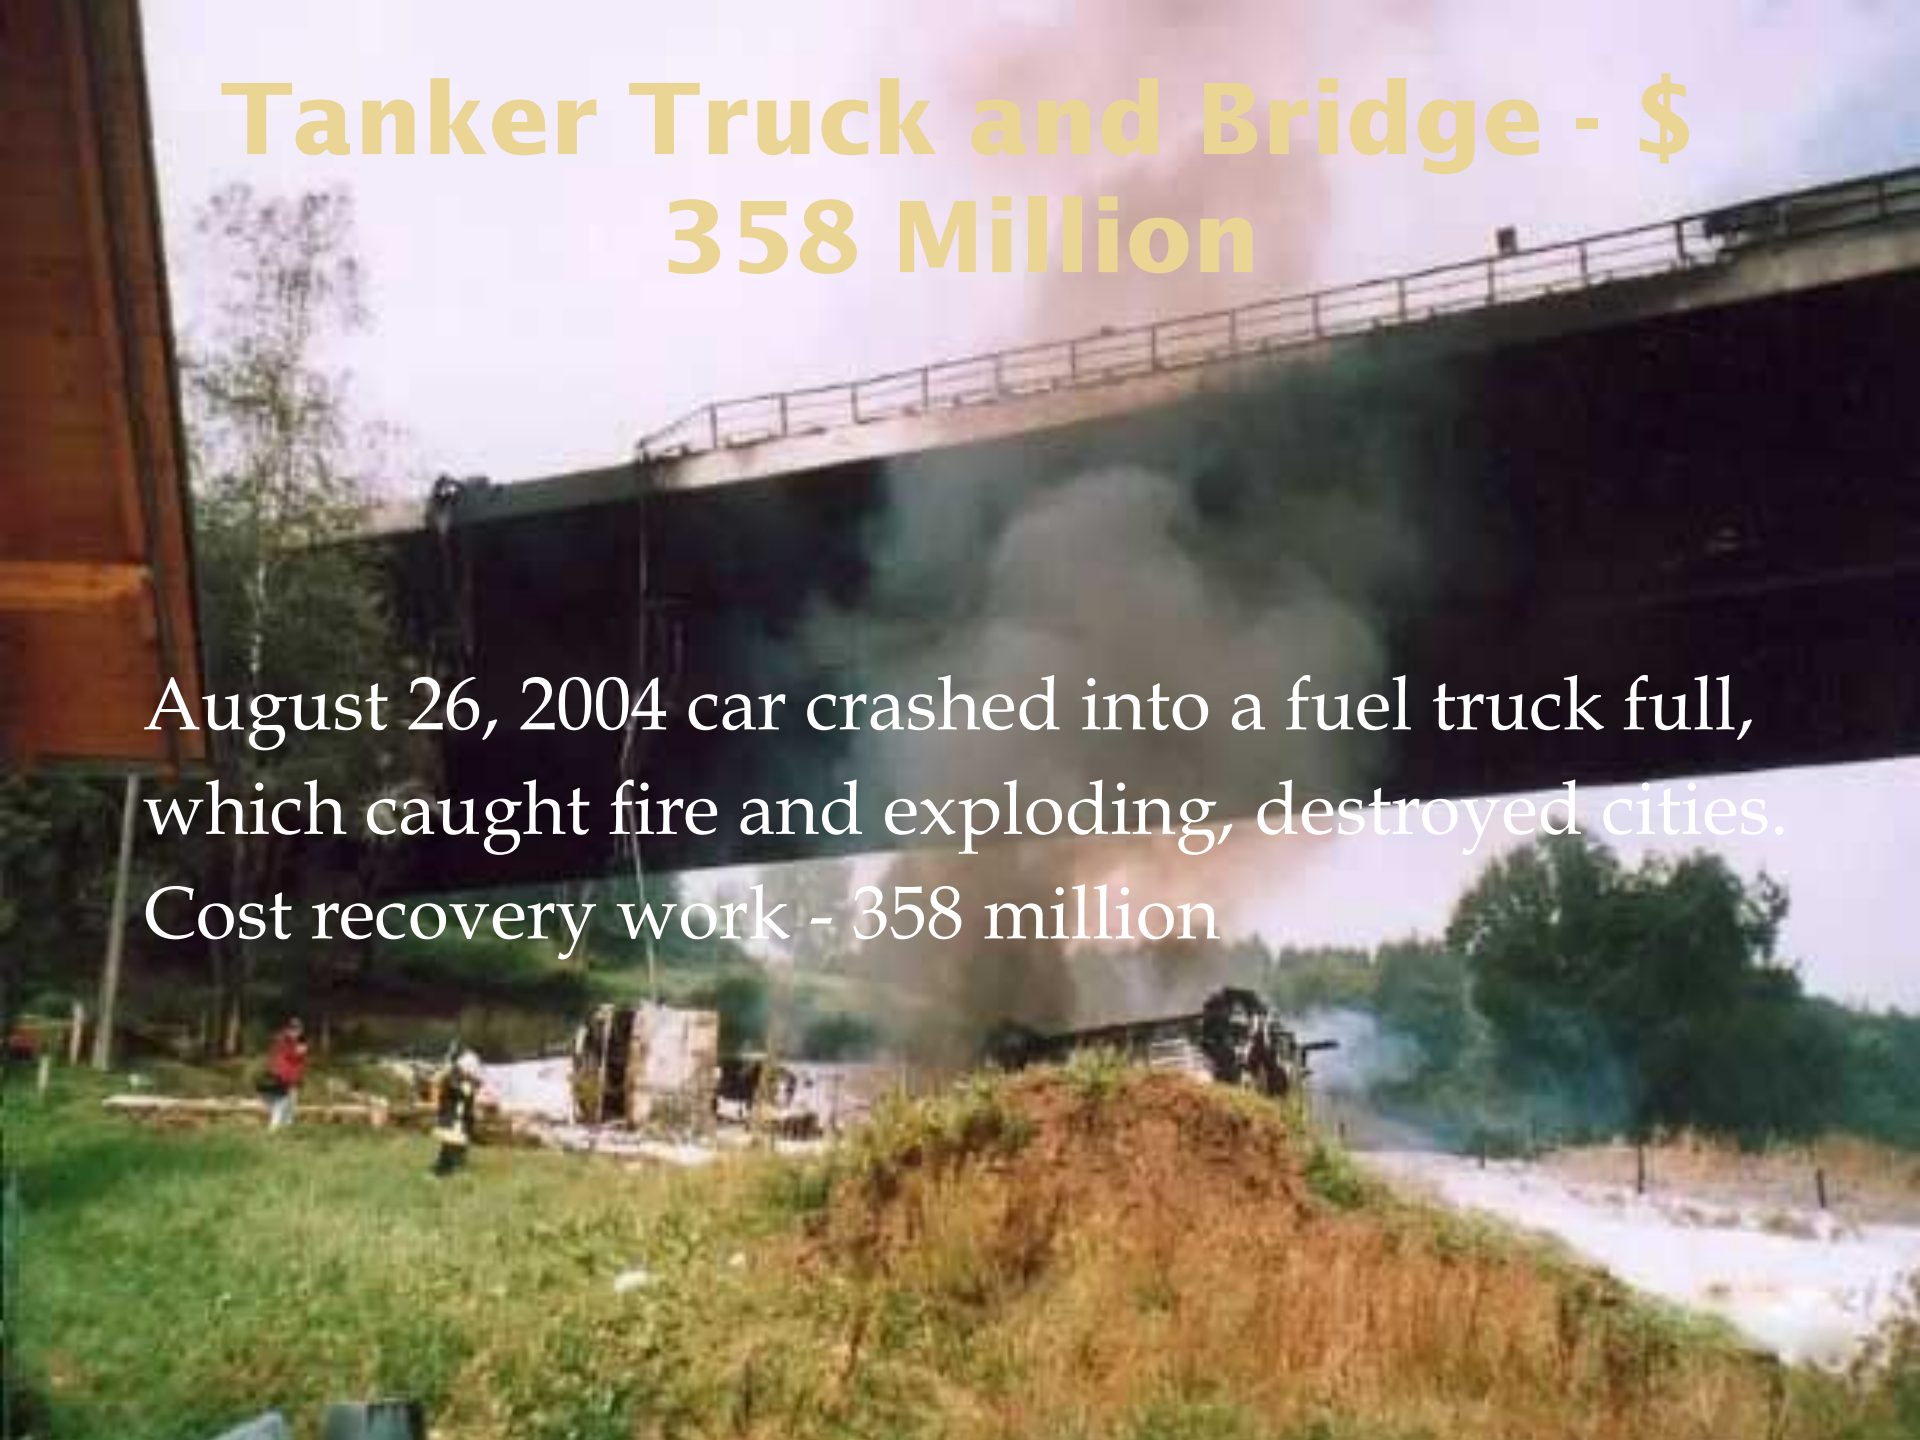

# **10 WORST CATASTROPHES IN THE WORLD!**

# Titanic - \$ 150 million

- ▣ Один из самых известных катастроф стоит всего
- ▣ 150 миллионов долларов (на современные деньги).

# Tanker Truck and Bridge - \$ 358 Million

August 26, 2004 car crashed into a fuel truck full,  
which caught fire and exploding, destroyed cities.  
Cost recovery work - 358 million

An aerial photograph showing the aftermath of a train collision. Two white and blue MetroLink trains are involved. One train, with the number 625 visible, is tilted and heavily damaged. The other train is partially visible above it. A yellow Union Pacific freight car is also present, lying on its side. The ground is covered in debris, and several emergency responders in orange and red gear are visible near the wreckage.

# The fall of the bomber B-2 \$ 1.4 billion

- ▣ Bomber B-2 made by stealth technology, collapsed
- ▣ February 23, 2008. The flames destroyed almost the entire flight.
- ▣ Both pilots ejected and survived.