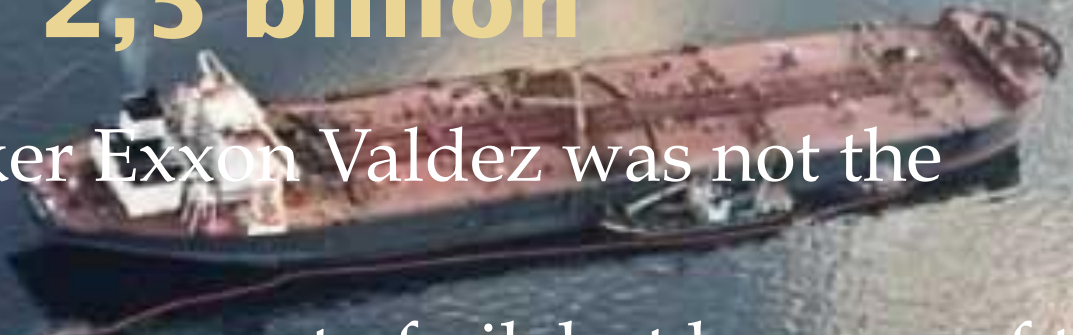

Oil spill tanker Exxon Valdez - $ 2,5 billion

- ▣ Oil spill tanker Exxon Valdez was not the biggest,
- ▣ in terms of the amount of oil, but because of the remoteness of
- ▣ katasrofy, the whole operation of cleaning the oil stains oboschlas
- ▣ $ 2.5 billion