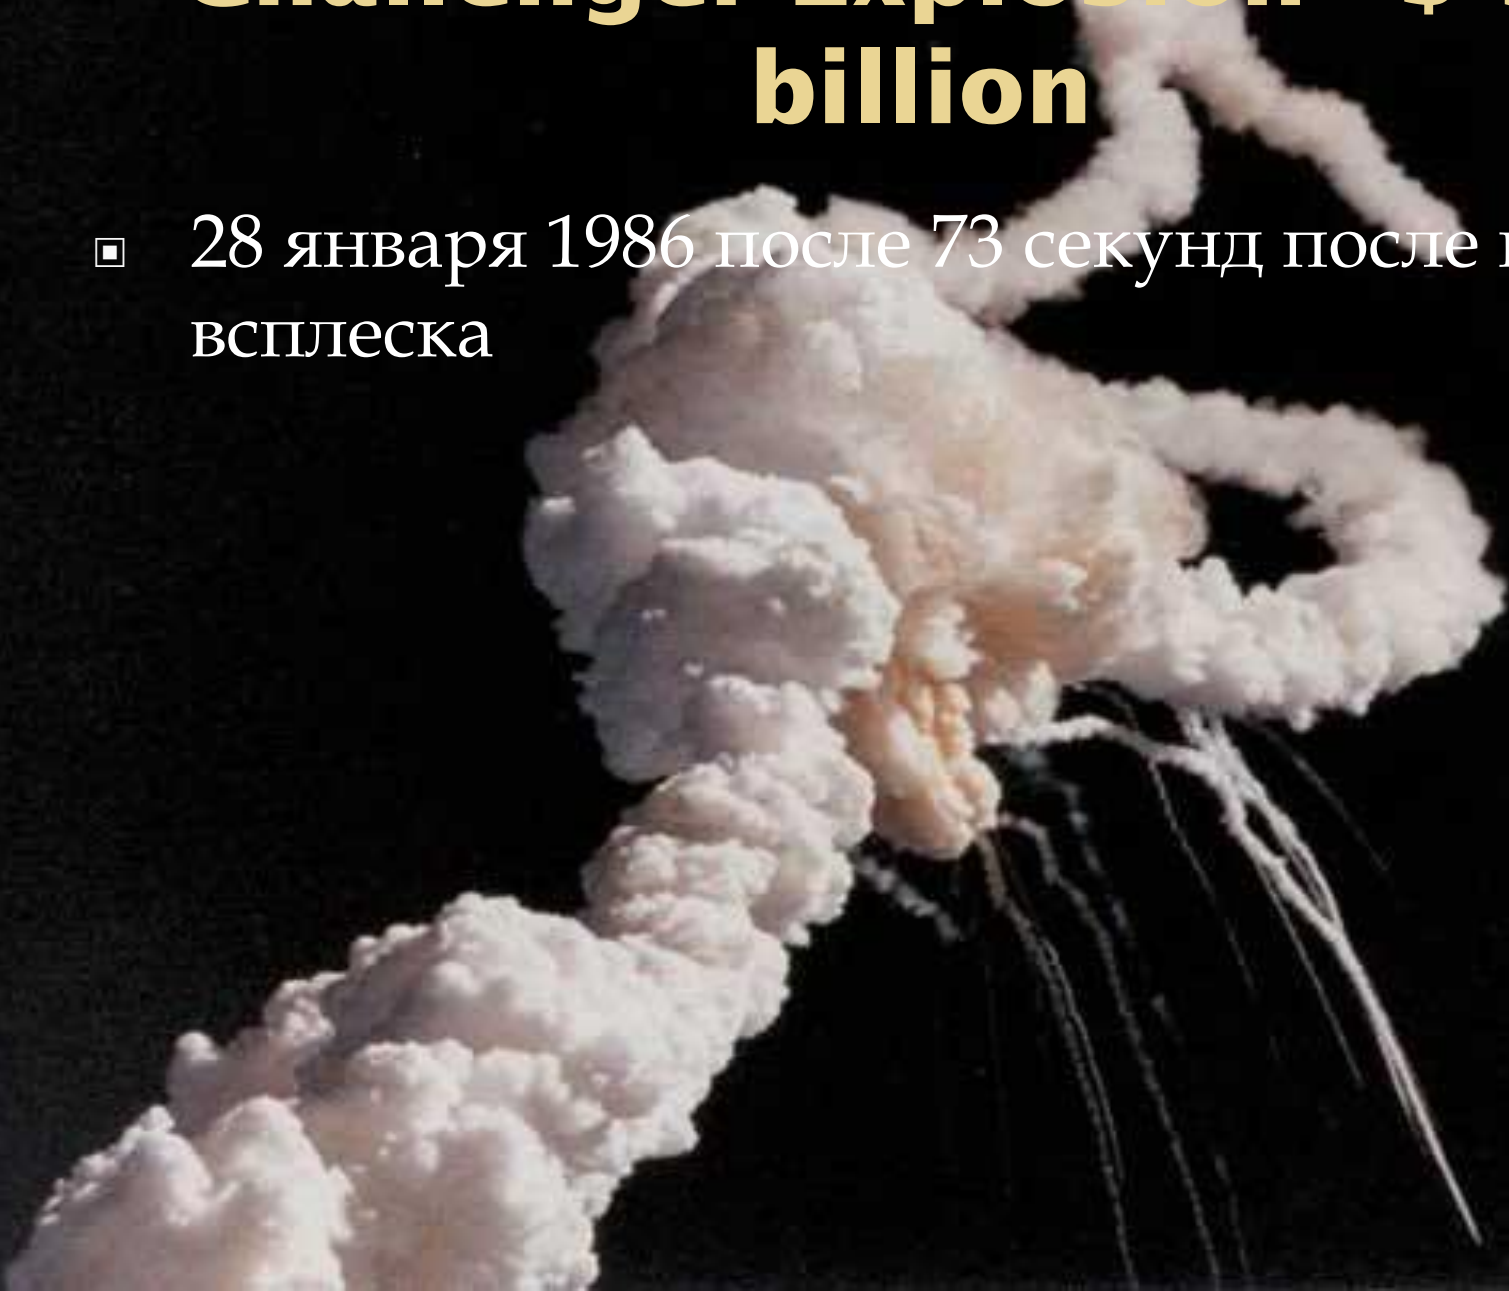

Challenger Explosion - $ 5.5 billion

- ▣ 28 января 1986 после 73 секунд после начала всплеска