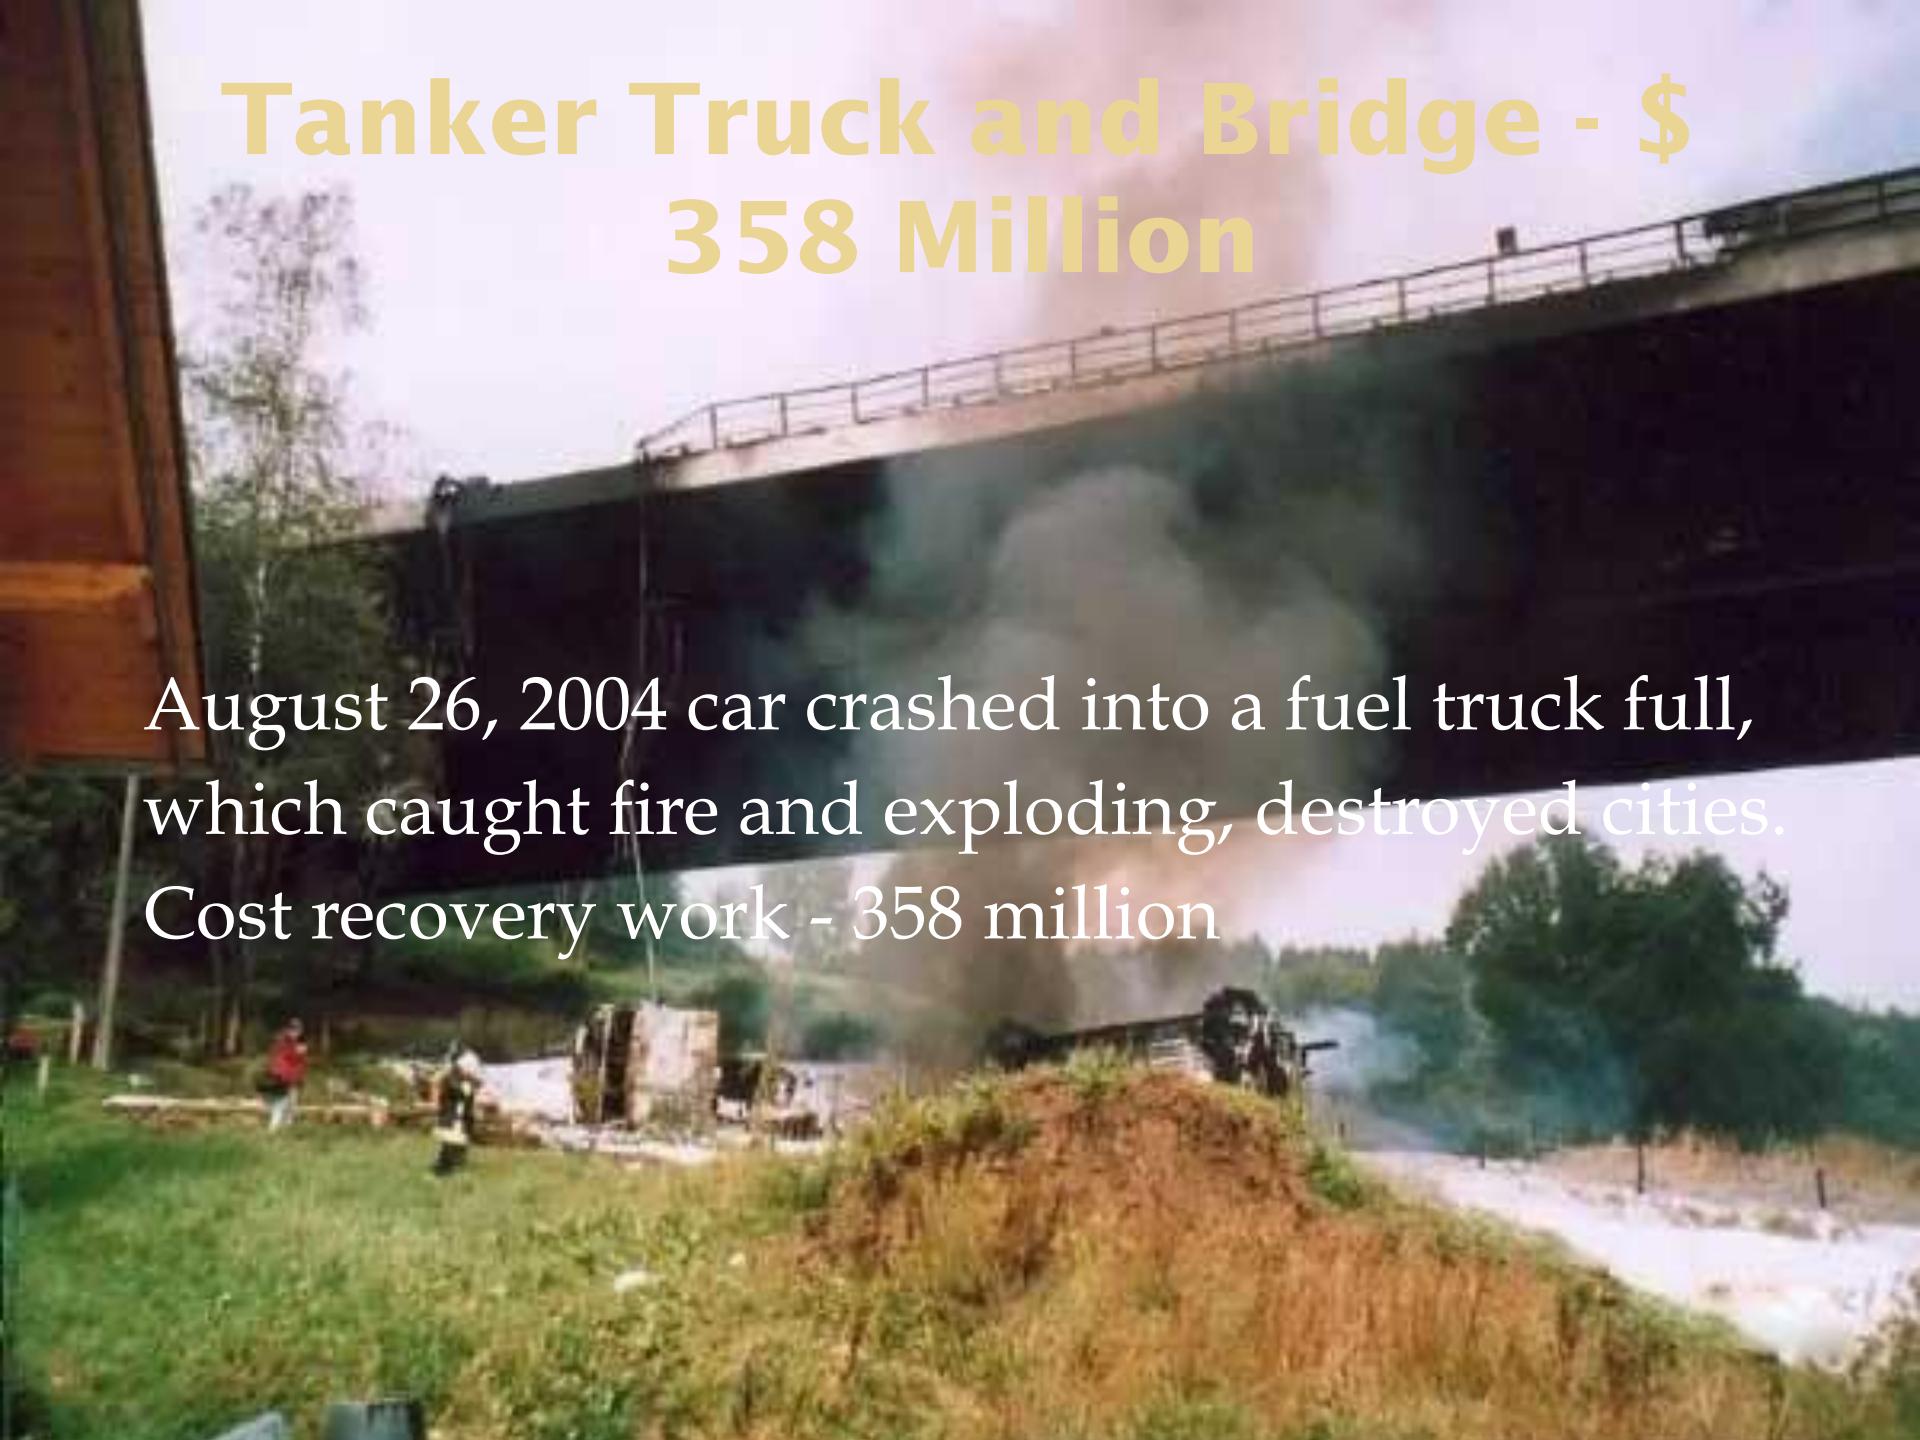

10 WORST CATASTROPHES IN THE WORLD!

Titanic - \$ 150 million

- ▣ Один из самых известных катастроф стоит всего
- ▣ 150 миллионов долларов (на современные деньги).

Tanker Truck and Bridge - \$ 358 Million

August 26, 2004 car crashed into a fuel truck full,
which caught fire and exploding, destroyed cities.
Cost recovery work - 358 million

An aerial photograph showing the aftermath of a train collision. Two white and blue MetroLink trains are involved. One train, with the number 625 on its side, is tilted and heavily damaged. The other train is partially visible above it. A yellow Union Pacific freight car is also present, lying on its side. The ground is covered in debris, and several emergency responders in orange and red gear are visible near the wreckage.

Train collision \$ 500 Million

September 12, 2008 in California, the two trains collided. 25 people were killed, monetary loss of MetroLink were \$ 500 million (including payments to families of the dead)

The fall of the bomber B-2 \$ 1.4 billion

- ▣ Bomber B-2 made by stealth technology, collapsed
- ▣ February 23, 2008. The flames destroyed almost the entire flight.
- ▣ Both pilots ejected and survived.