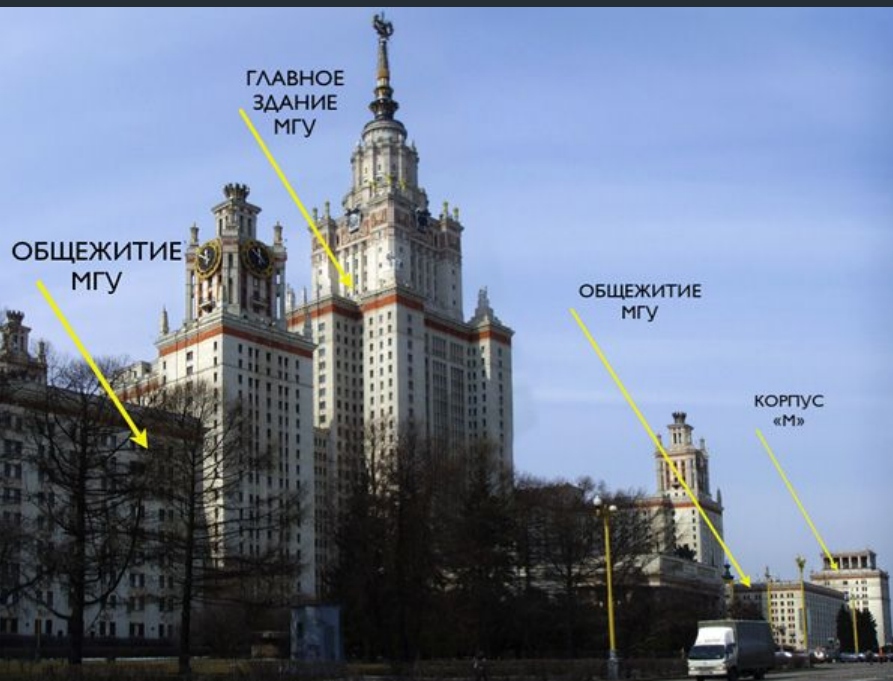

Lomonosov Moscow State University

МОСКОВСКИЙ
ГОСУДАРСТВЕННЫЙ
УНИВЕРСИТЕТ
имени М.В.ЛОМОНОСОВА

Moscow University campus is an extremely complex system, with its 1 000 000 m² floor area in 1 000 buildings and structures, with its 8 dormitories housing over 12 000 students and 300 km of utility lines.