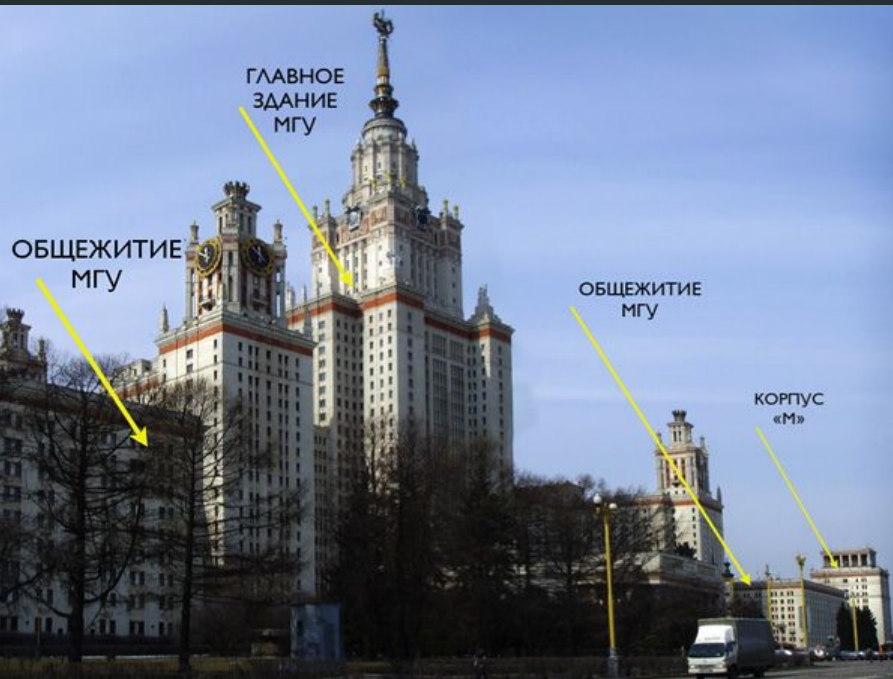

Lomonosov Moscow State University

МОСКОВСКИЙ
ГОСУДАРСТВЕННЫЙ
УНИВЕРСИТЕТ
имени М.В.ЛОМОНОСОВА

Moscow University campus is an extremely complex system, with its 1 000 000 m² floor area in 1 000 buildings and structures, with its 8 dormitories housing over 12 000 students and 300 km of utility lines.