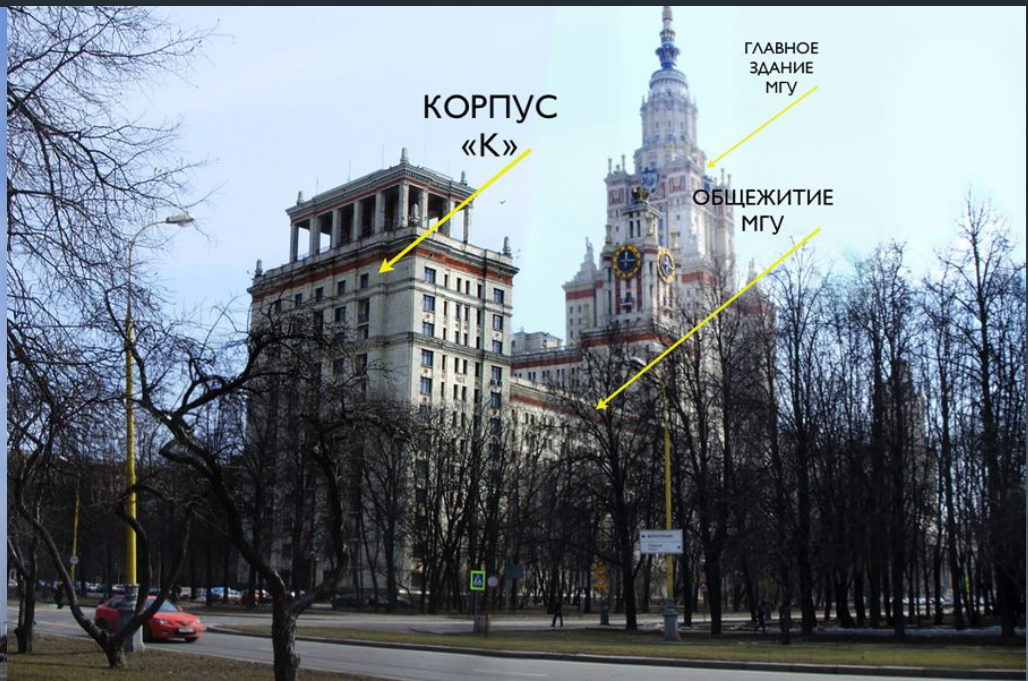

Lomonosov Moscow State University

МОСКОВСКИЙ
ГОСУДАРСТВЕННЫЙ
УНИВЕРСИТЕТ
имени М.В.ЛОМОНОСОВА

Moscow University campus is an extremely complex system, with its 1 000 000 m² floor area in 1 000 buildings and structures, with its 8 dormitories housing over 12 000 students and 300 km of utility lines.