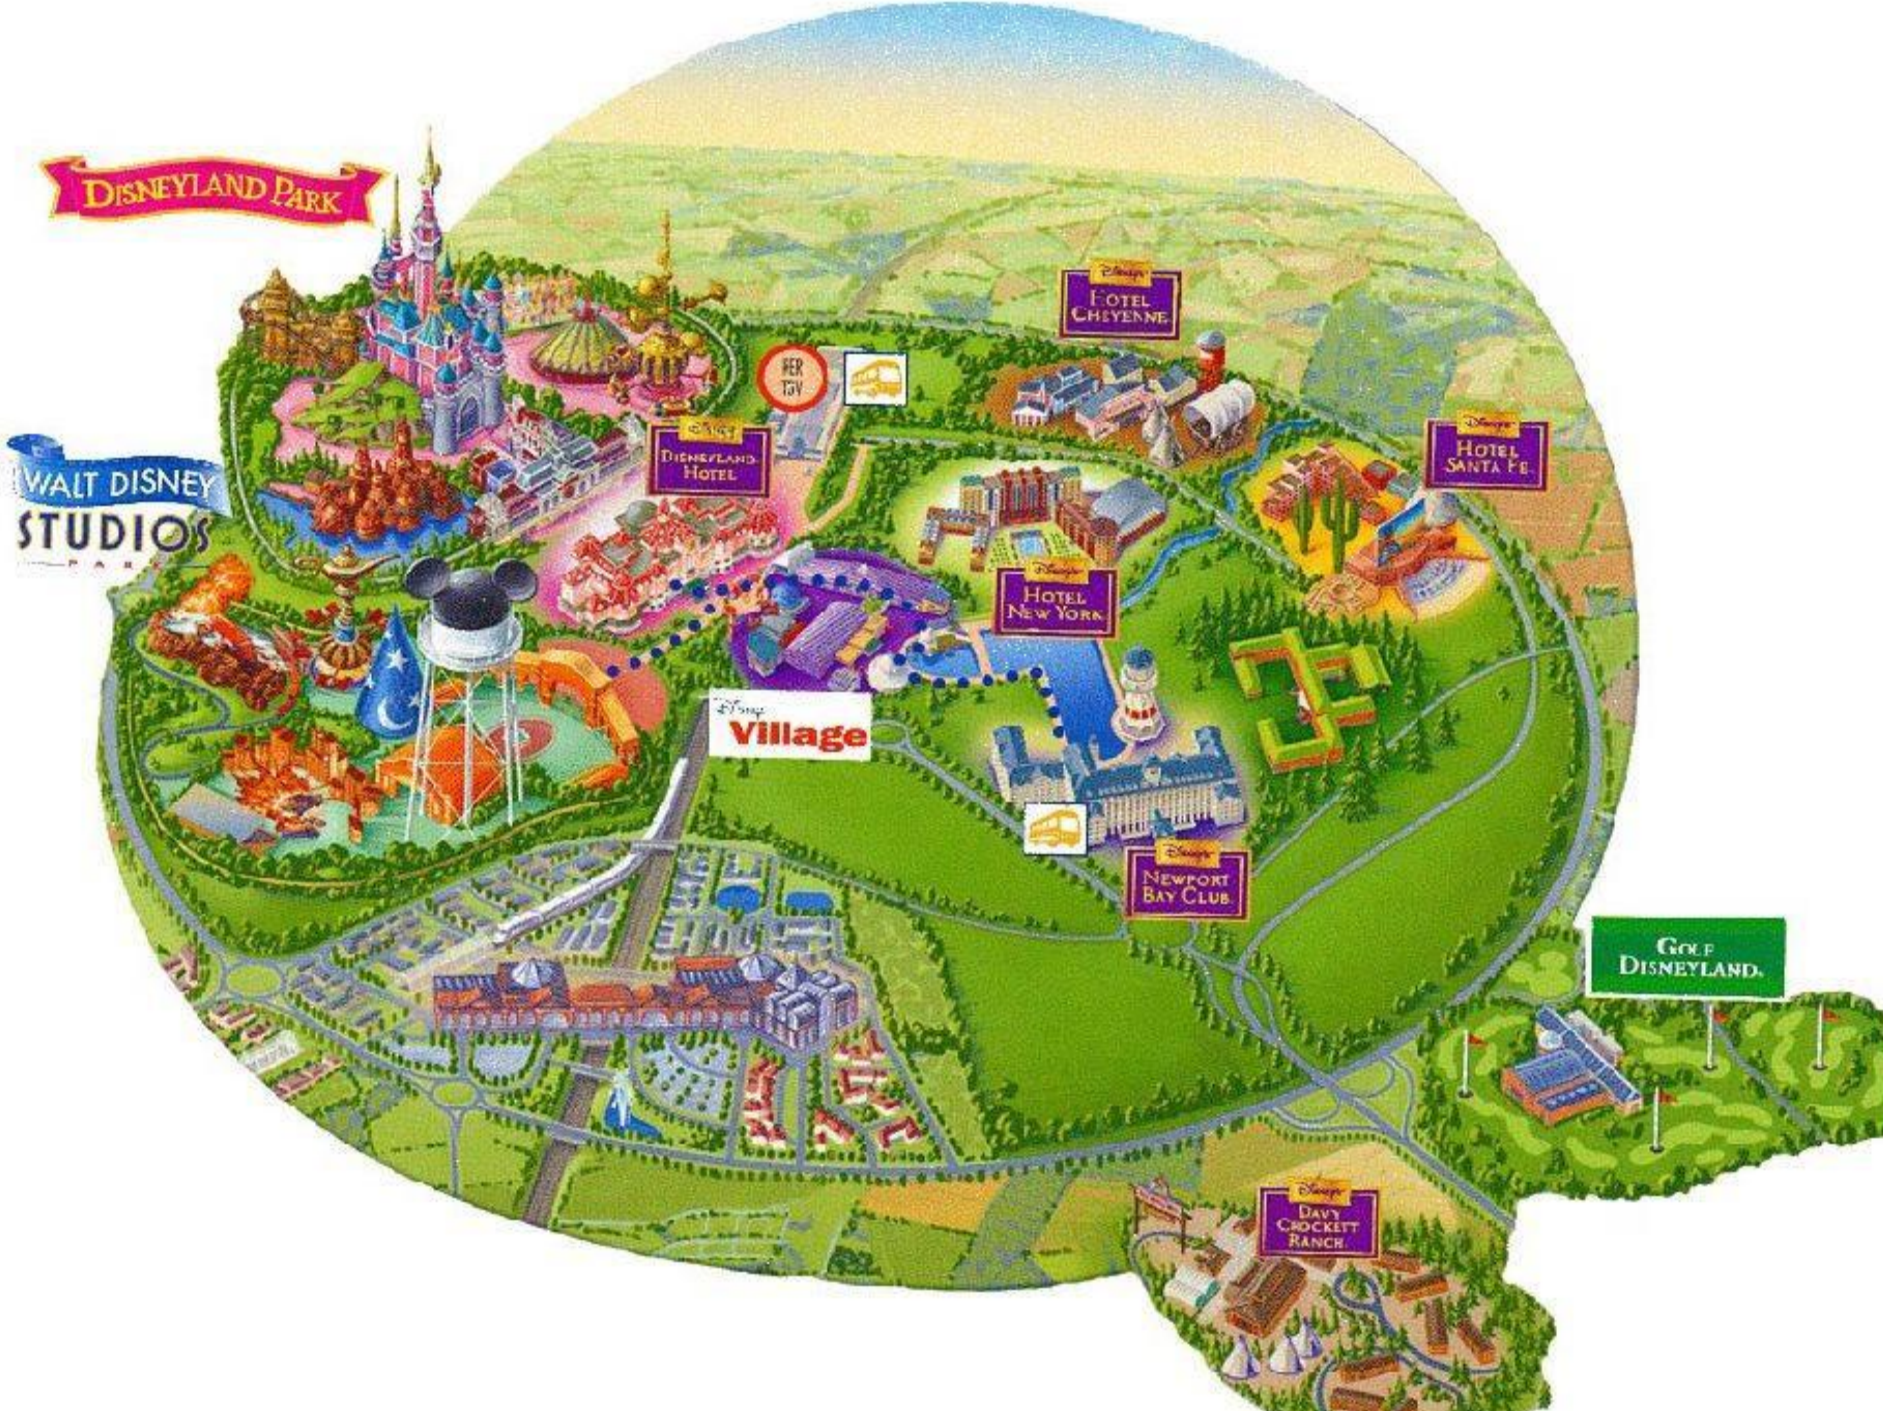

HELLO!!!

DISNEYLAND PARK

WALT DISNEY STUDIOS PARK

Disney
HOTEL CHEYENNE

Disney
HOTEL SANTA FE

Disney
HOTEL CALIFORNIA

Disney
HOTEL NEW YORK

Disney
Village

Disney
NEWPORT BAY CLUB

GOLF DISNEYLAND

Disney
DAVY CROCKETT RANCH

PER TOY

Who are you?

Давайте
познакомимся

count land

count land

▪ 64,57,48,92,145,256,314,525

▪ $14+15=29$

▪ $30-10=20$

▪ $25+17=42$

ABC land

A B C D E F G

H I J K L M N

O P Q R S T

U V W X Y Z

LET'S HAVE A REST

Colours land

Animals land

Animals land

- f r o _
- frog
- g o _ t
- goat
- d u _ k
- duck
- o _ l
- owl
- b _ a r
- bear

Transport land

Transport land