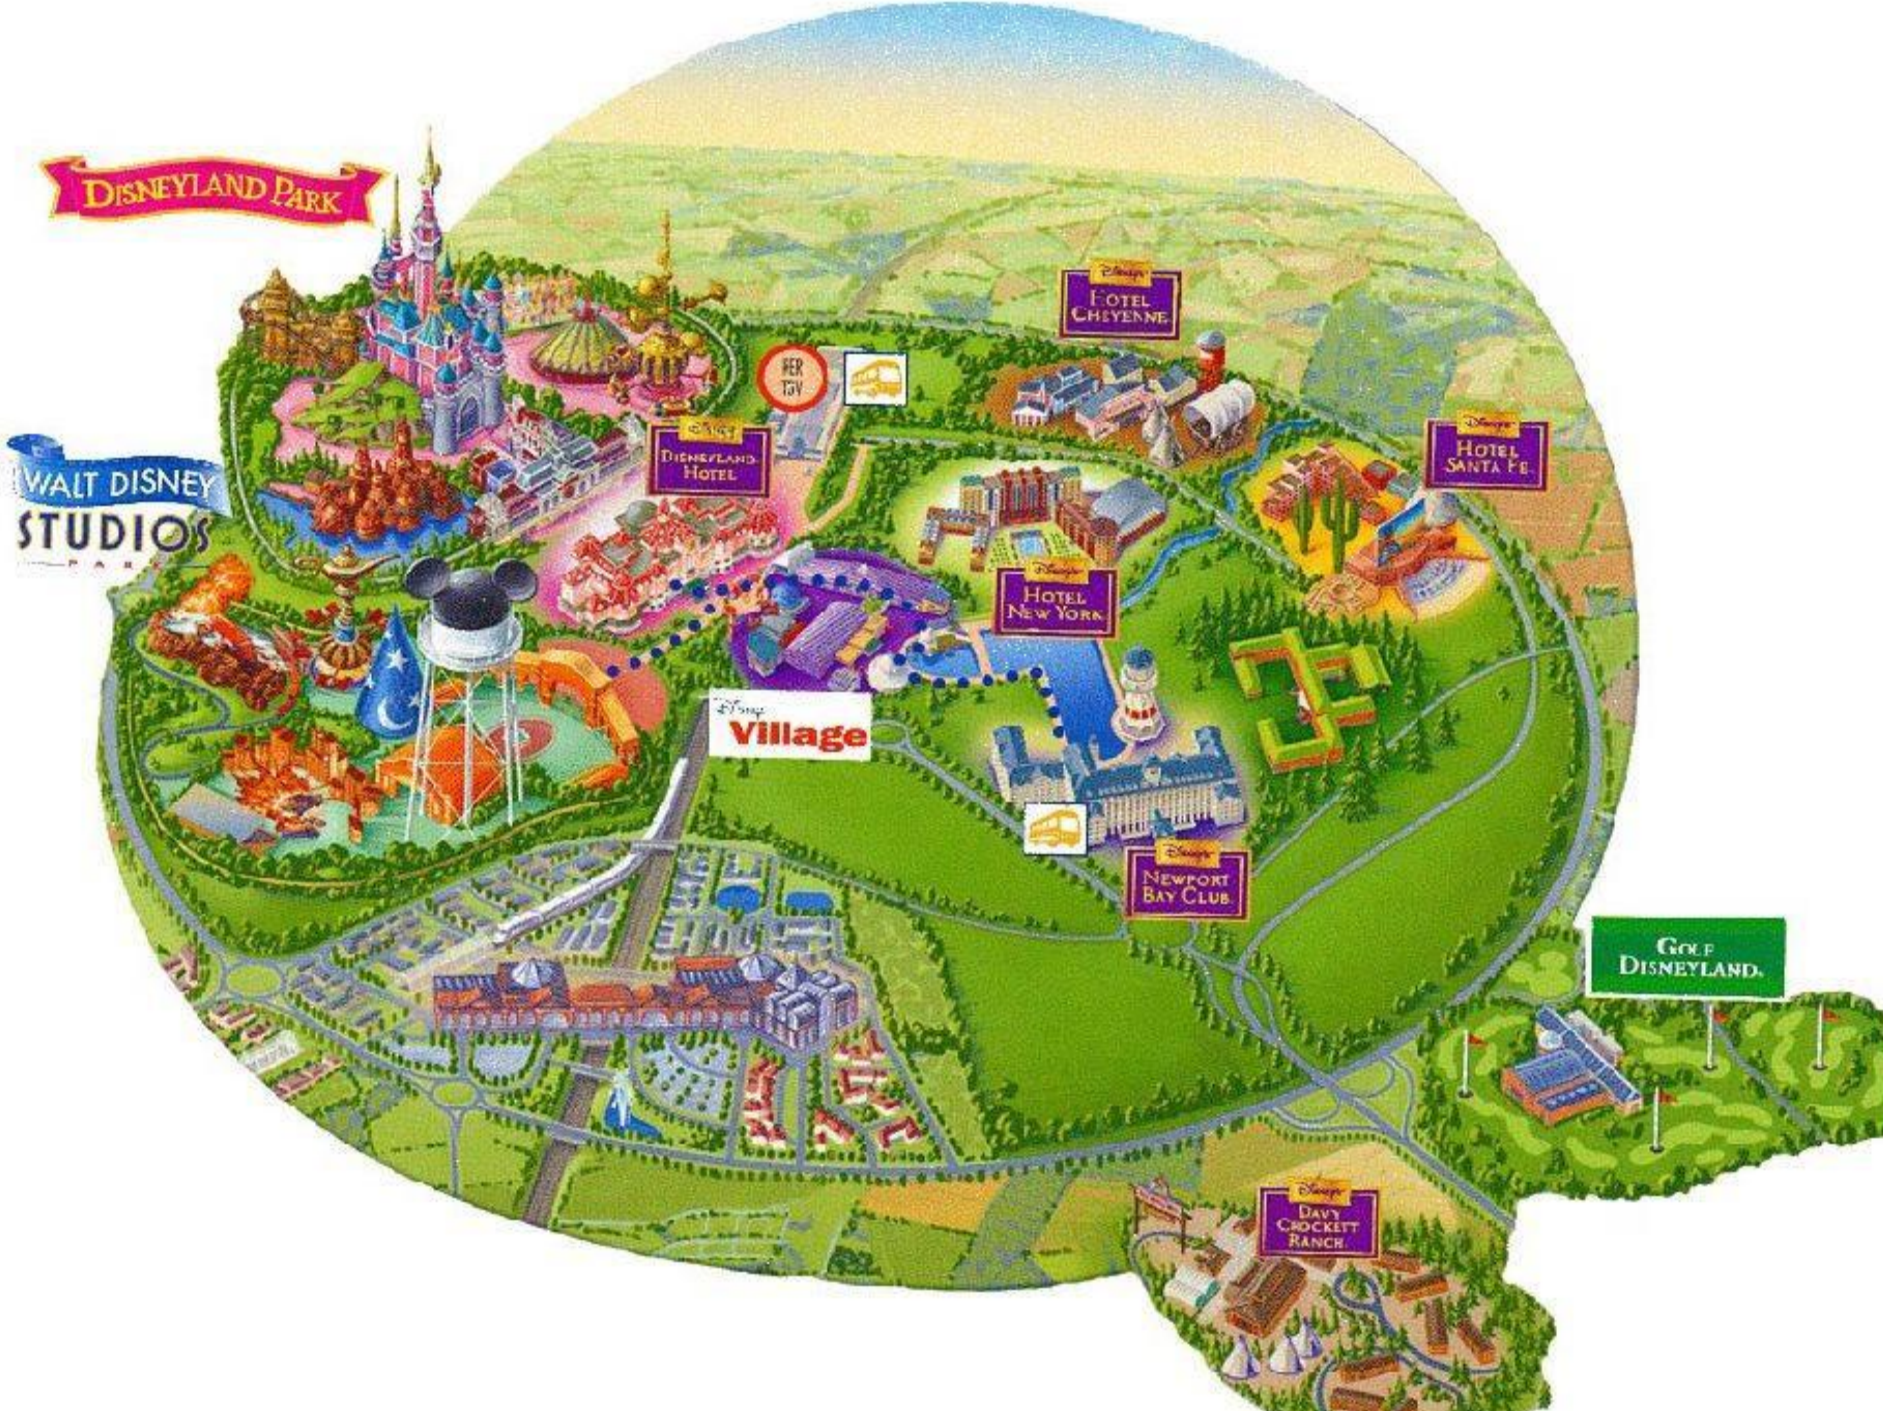

HELLO!!!

DISNEYLAND PARK

WALT DISNEY STUDIOS

Disney
DISNEYLAND HOTEL

Disney
HOTEL CHEYENNE

Disney
HOTEL SANTA FE

Disney
HOTEL NEW YORK

Disney
Village

Disney
NEWPORT BAY CLUB

GOLF DISNEYLAND

Disney
DAVY CROCKETT RANCH

PER TOY

Who are you?

Давайте
познакомимся

count land

count land

■ 64,57,48,92,145,256,314,525

■ $14+15=29$

■ $30-10=20$

■ $25+17=42$

ABC land

A B C D E F G

H I J K L M N

O P Q R S T

U V W X Y Z

LET'S HAVE A REST

Colours land

Animals land

Animals land

- f r o _
- frog
- g o _ t
- goat
- d u _ k
- duck
- o _ l
- owl
- b _ a r
- bear

Transport land

Transport land