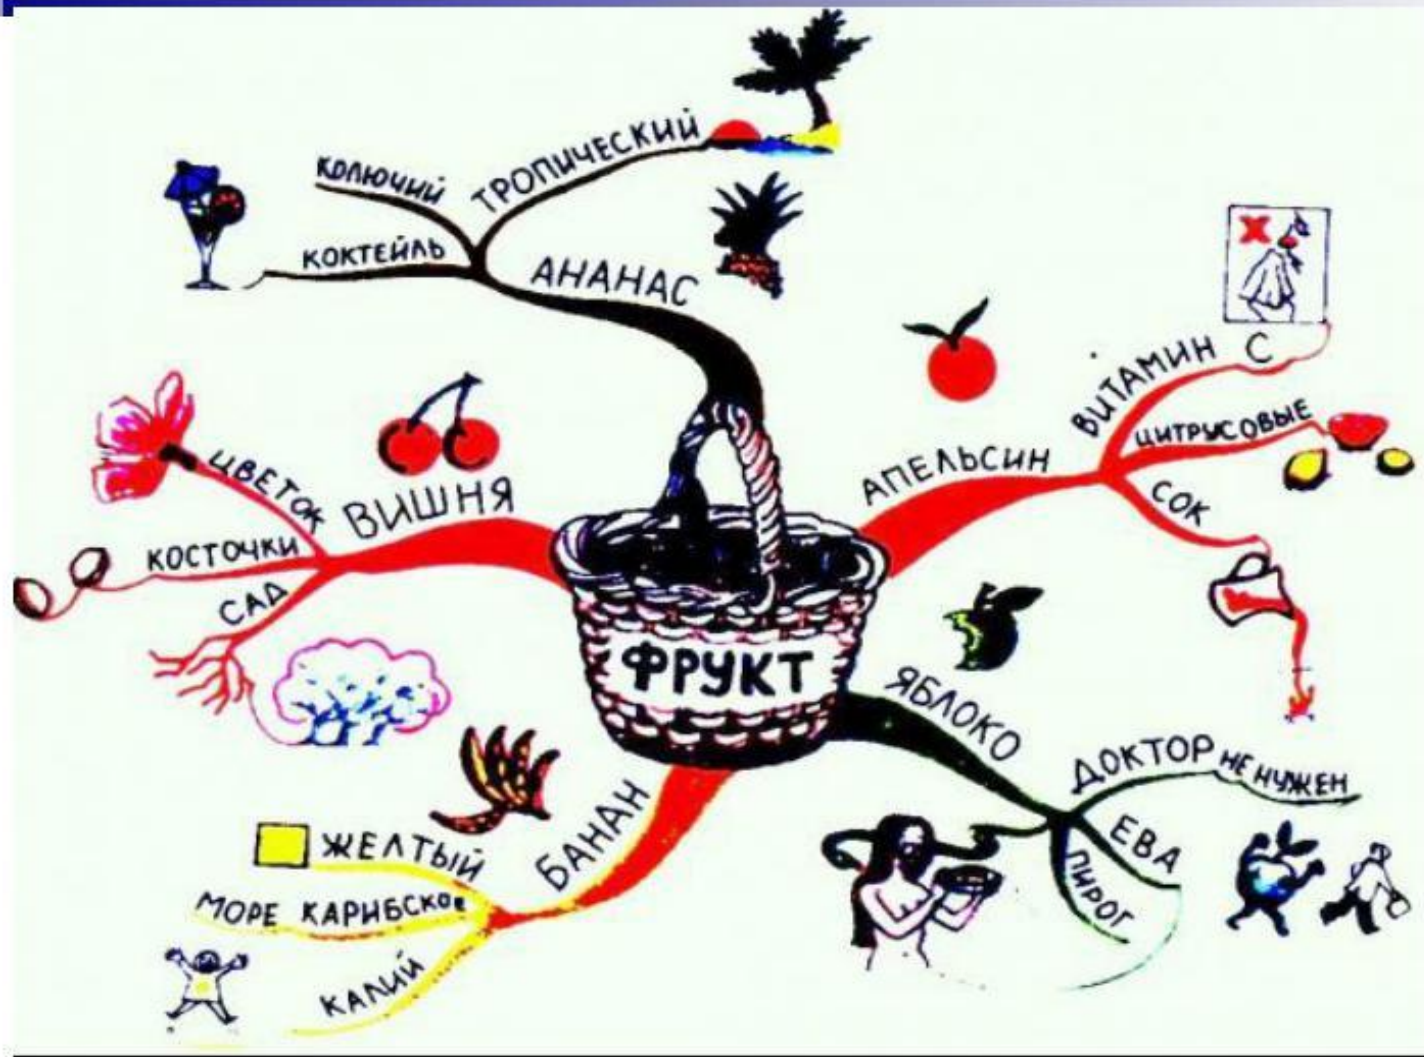

He study medicine

Gulliver born in England.

Gullivers travele

Gulliver was in the country called Lilliput.

the ship crashed into the rock.

There was a storn.

became a doctor on a ship.

November 16

Gulliver was in the country called Lilliput.

Space Institute.

4. ~~Ted and Dave~~ Ted going to wear a black moustache and false nose. Dave going to wear a curly red ^{ed} beard and a long white coat.

Degrees of Comparison