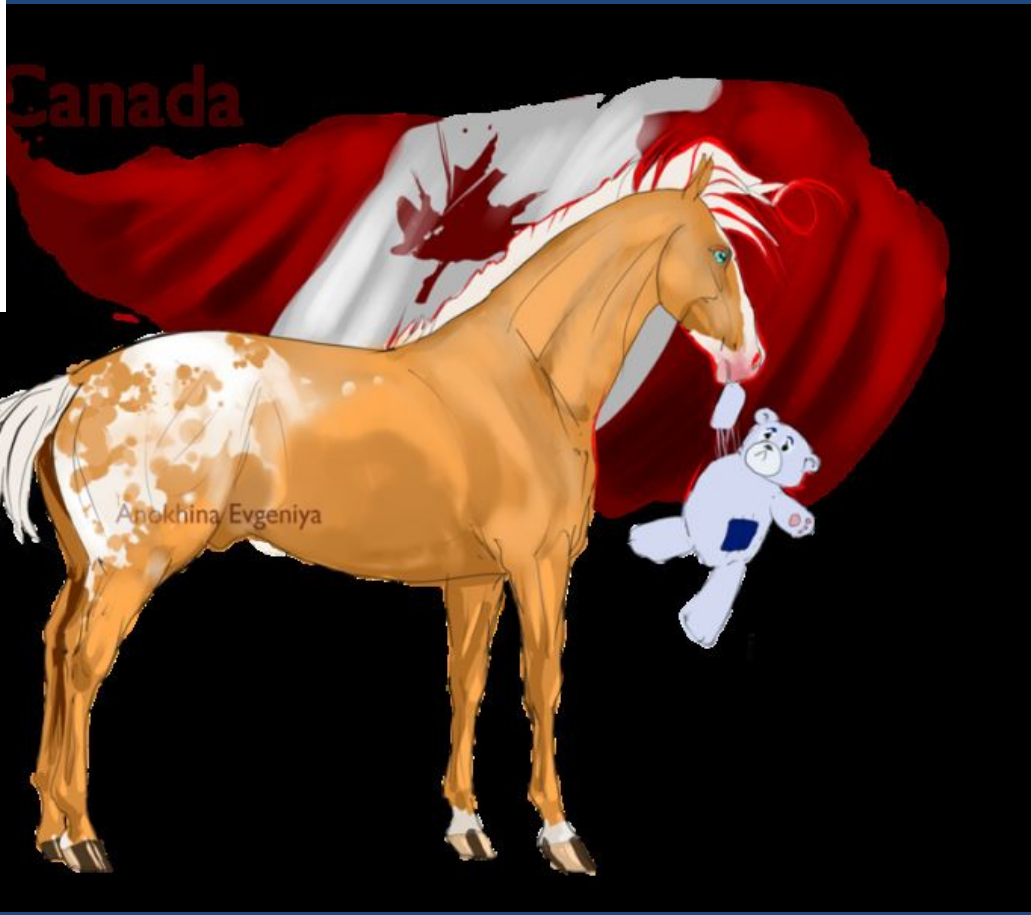

G

A

I

N

A

D

A

Cherith  
&  
Ray

712906

2008/12/25

**ВСЕ-КРУГОМ**  
САМЫЕ ИНТЕРЕСНЫЕ НОВОСТИ И ФАКТЫ

WINTERLUDE  
BALDENEIGE

The central ice sculpture features a stylized bald eagle with its wings spread, perched atop a snow-covered pine tree. The eagle's body is composed of several white circular elements. The entire scene is set within a cloud-like, scalloped border. The sculpture is flanked by two detailed ice carvings of bald eagles, one on the left and one on the right, both facing towards the center.