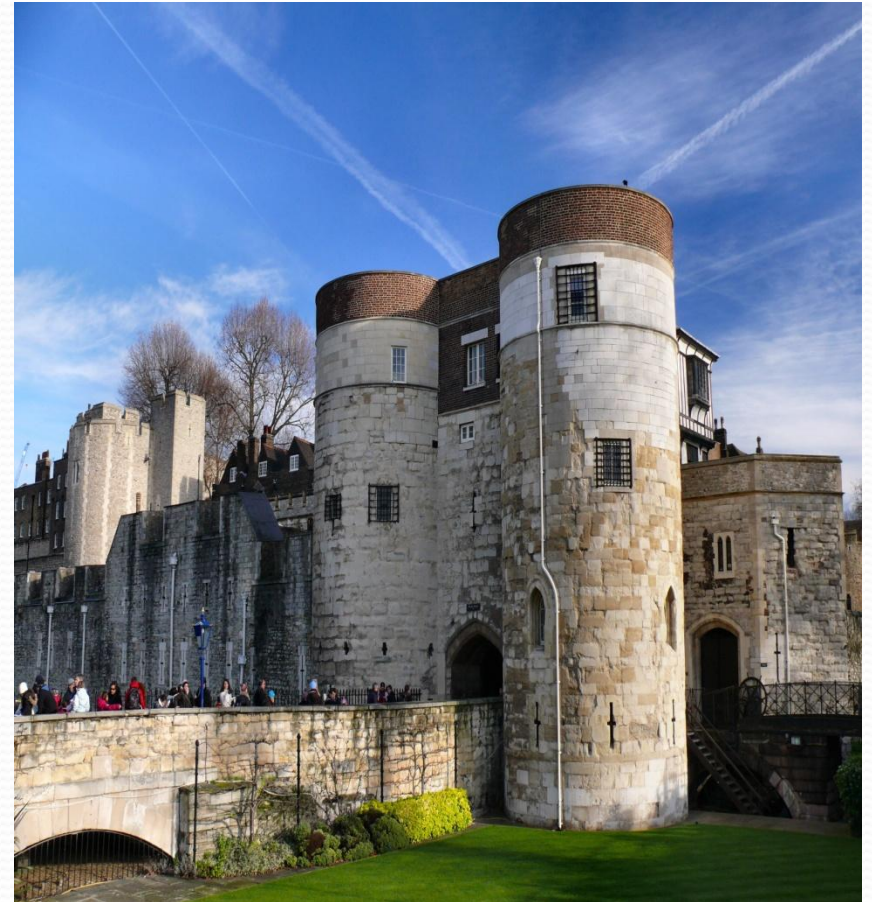

Places of interest in London

River Thames

Tower Bridge

Tower of London

Tower of London

TOWER OF LONDON

Westminster Palace

Big Ben

Buckingham Palace

Trafalgar Square

National Gallery

St Paul's Cathedral

Westminster Abbey

Hyde Park

Hyde Park
A ROYAL PARK

ZSL
**LONDON
ZOO**