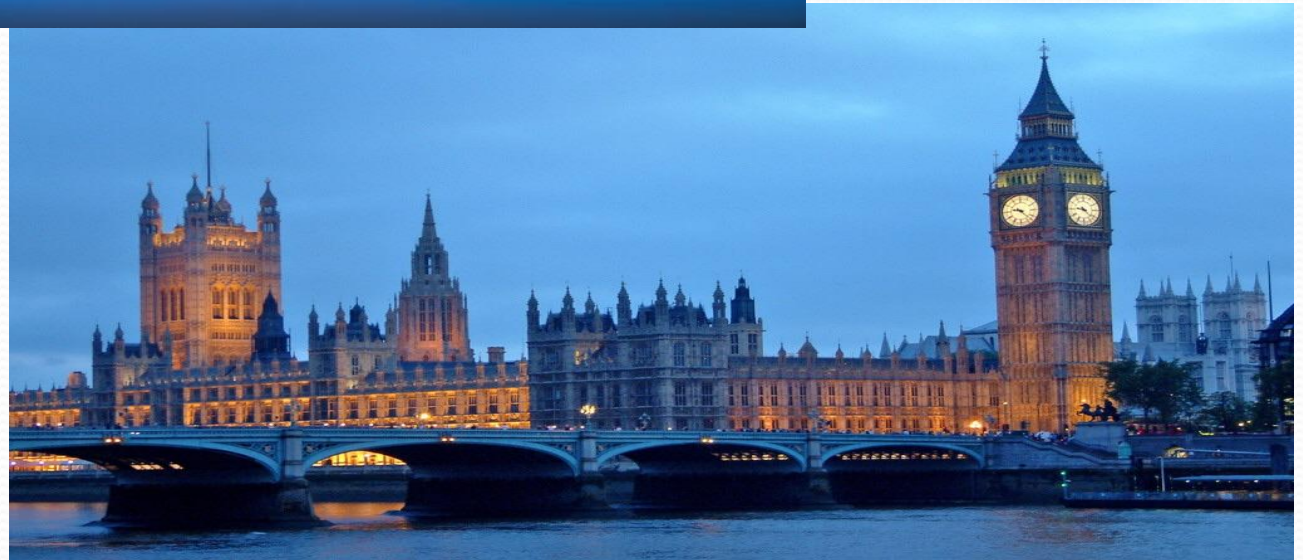

Places of interest in London

River Thames

Tower Bridge

Tower of London

Tower of London

TOWER OF LONDON

Westminster Palace

Big Ben

Buckingham Palace

Trafalgar Square

National Gallery

St Paul's Cathedral

Westminster Abbey

Hyde Park

Hyde Park
A ROYAL PARK

ZSL
**LONDON
ZOO**