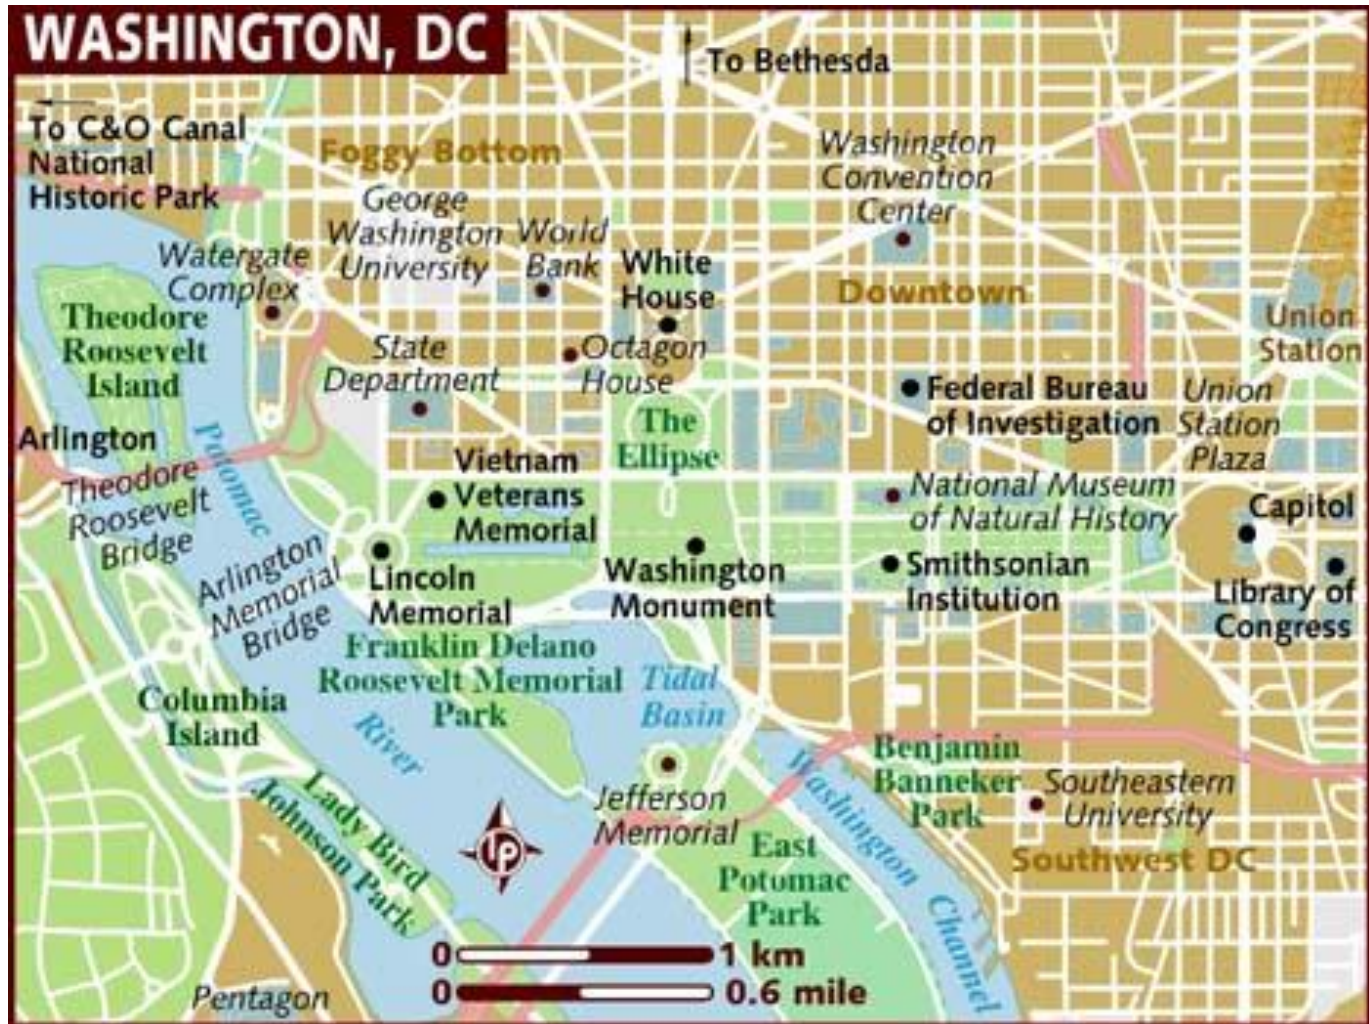

WASHINGTON, DC