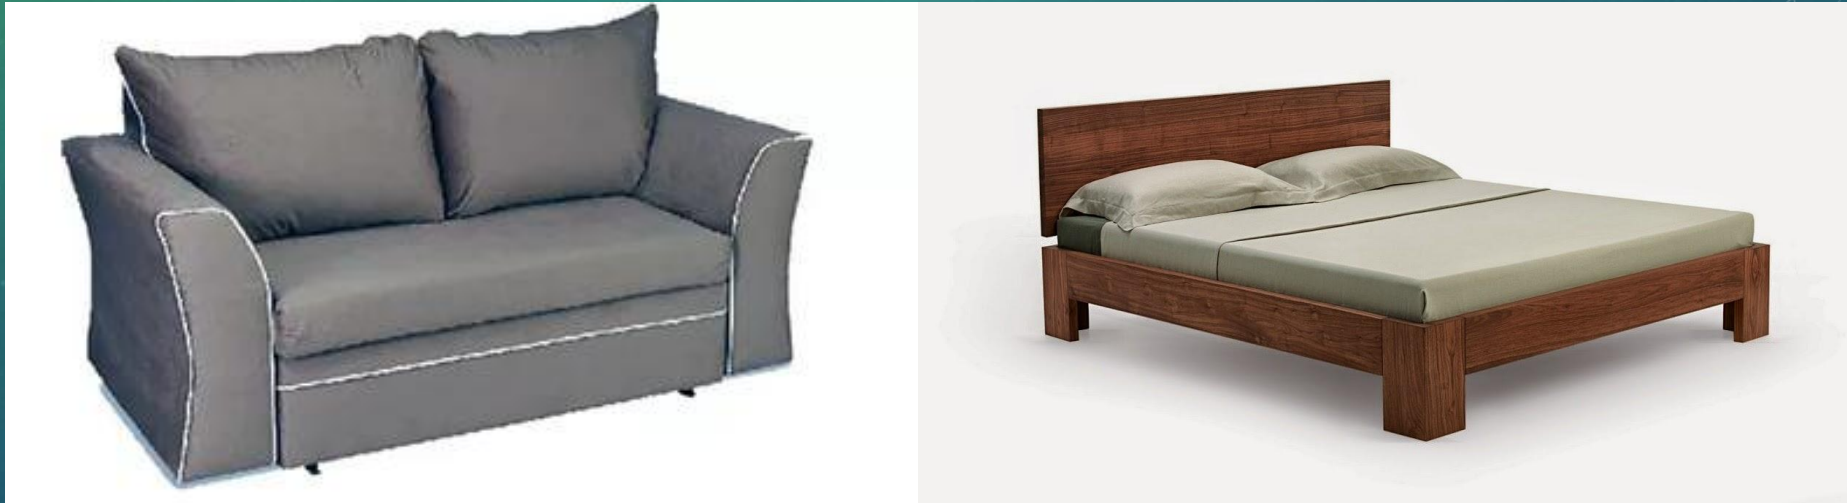

The background features a vertical gradient from light green at the top to dark blue at the bottom. Overlaid on this are several technical diagrams. On the left, a large circular gauge with a scale from 140 to 260 is visible. Other smaller gauges and circular patterns with arrows are scattered across the scene, suggesting a theme of engineering or design.

FURNITURE

**A piece of furniture to have
meals at**

A table

2 pieces of furniture to lie on

A sofa, a bed

2 pieces of furniture to sit on

A chair, an armchair

A piece of furniture to sit and work

A desk

A thing you may put on the walls

A picture

A mirror

A blackboard

A thing you may put on the floor

A carpet

Thing you may hang on the window