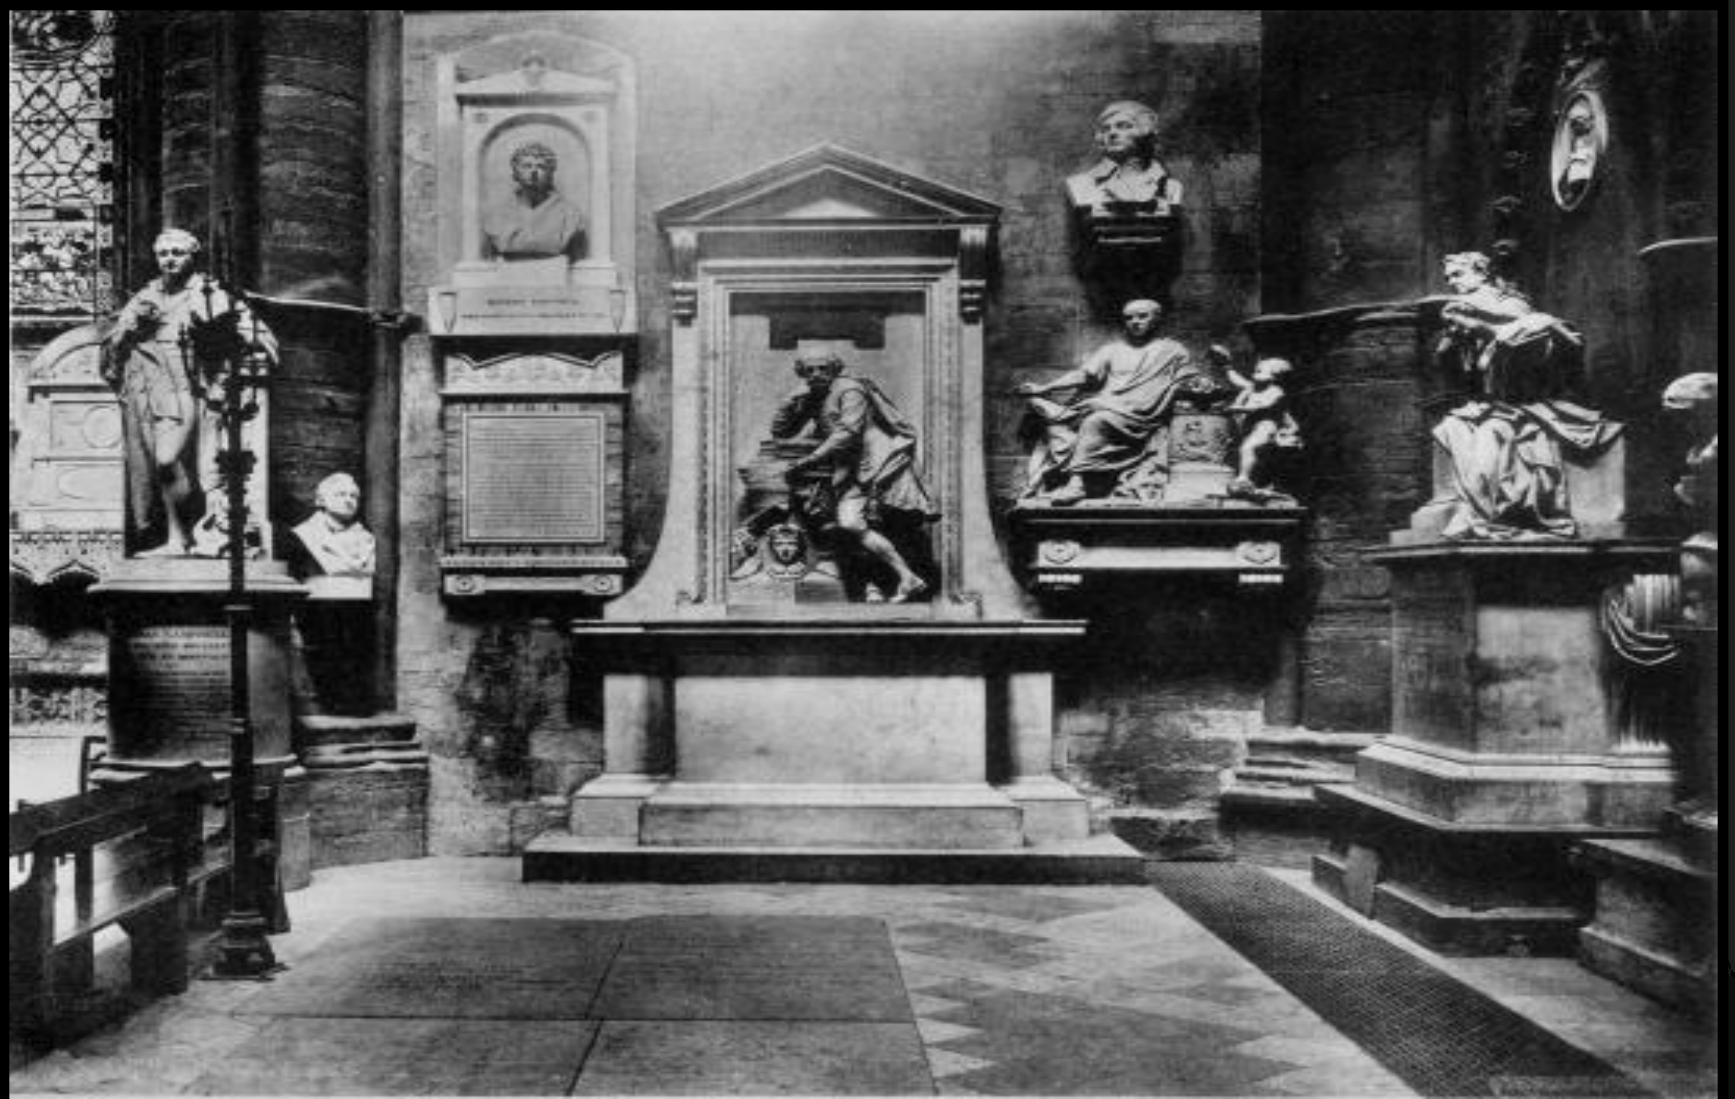

1610

46 YEARS OLD

GARDENS OF NEW PLACE

HERE W. SHAKESPEARE SPENT HIS LAST YEARS
OF HIS LIFE.

THE HOUSE WAS DESTROYED. THERE IS A
GARDEN ON ITS PLACE.

The end of his life

- ❖ Returned to Stratford in 1610
- ❖ In 1616 Shakespeare died on April, 23 (his birthday)
- ❖ Was buried in Holy Trinity Church, where he was christened

HOLY TRINITY CHURCH STRATFORD

HOLY TRINITY CHURCH THE FIRST MONUMENT

HOLY TRINITY CHURCH W. SHAKESPEARE'S GRAVE STONE

AFTER WILLIAM SHAKESPEARE'S DEATH THERE WAS MUCH TALK ABOUT REMOVING HIS REMAINS FROM STRATFORD TO THE WESMINSTER ABBEY BUT THE IDEA WAS SOON ABANDONED.

ONLY IN 1740, **124**
YEARS AFTER HIS
DEATH, MEMORIAL
STATUE TO WILLIAM
SHAKESPEARE WAS
ERECTED IN POET'S
CORNER IN
WESMINSTER ABBY.

POET'S CONER WESTMINSTER ABBY

MONUMENTS

NEW YORK

STRATFORD ON
AVON

Looking back