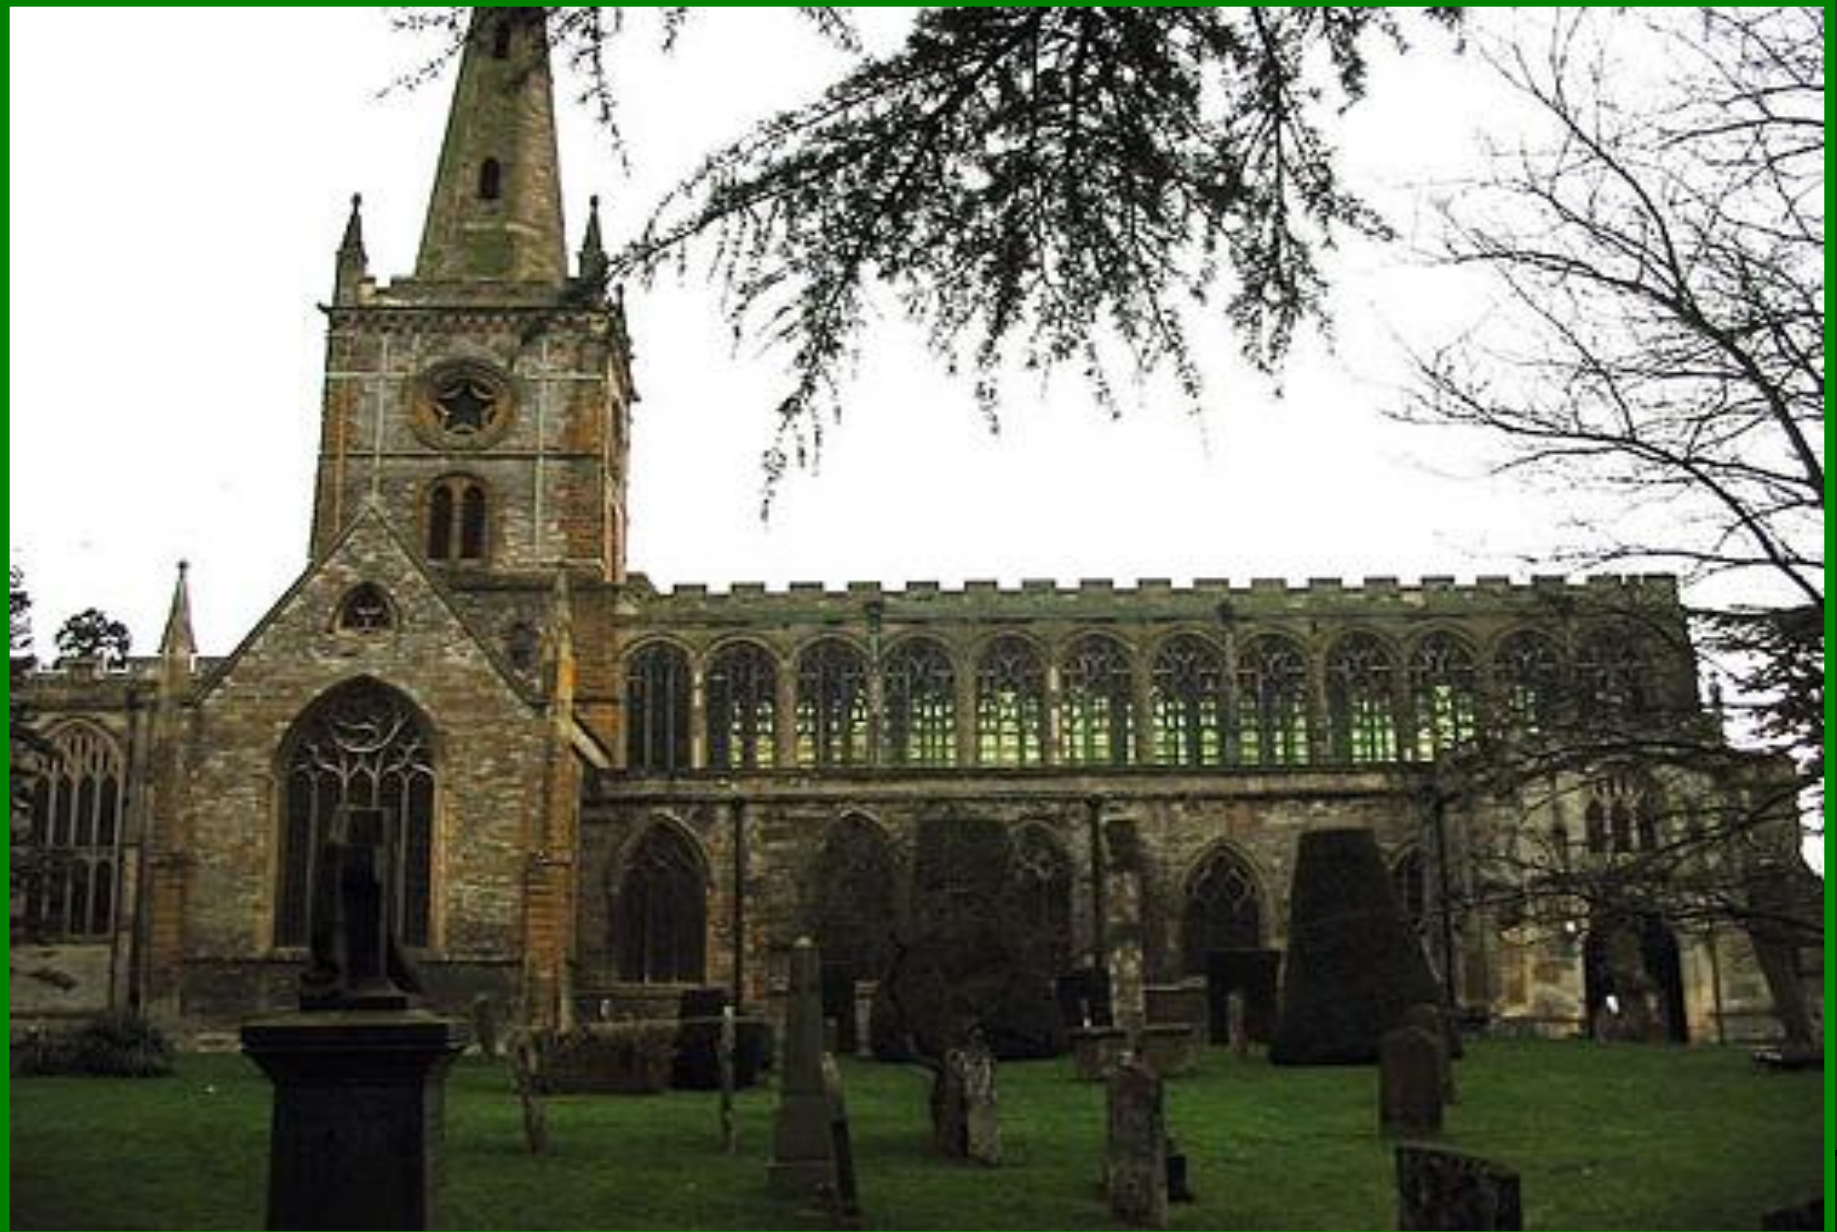

HOLY TRINITY CHURCH STRATFORD