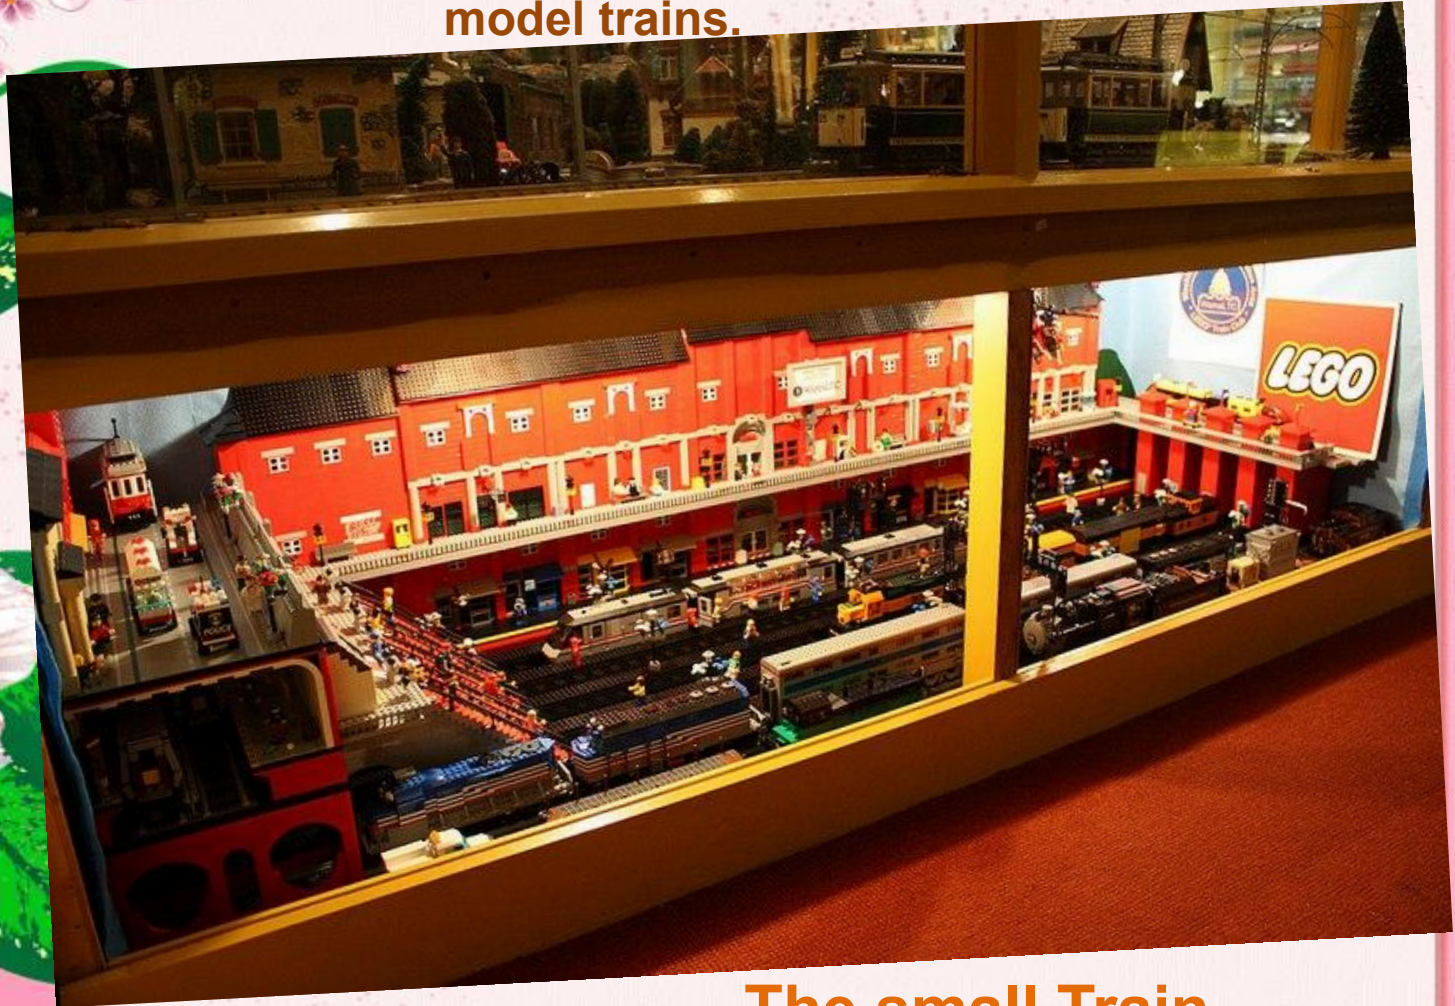

Snow
White

Cinderella
a

The Three
Bears

Fairytale

Land
Cottages and castles will nestle in the lush, landscaped gardens up the side of the hill, the gardens complement this st

**Puss In
Boots**

A short walk ends in The Cave, a short tunnel comprising lit up

Sinba
d

Aladdi

Pinocchio's Castle

Castle

The Castle Café, including the summit with panoramic views, model railway, train museum and more.

The small Train Museum will be situated in the Castle houses a rare collection of model trains.

The small Train
Museum

Playgrou

Playground will be a large sized playground with one main entrance, designed to keep children busy for ages

There are no doubts in that that children will love the Camelot Playground and will want to stay there for awhile