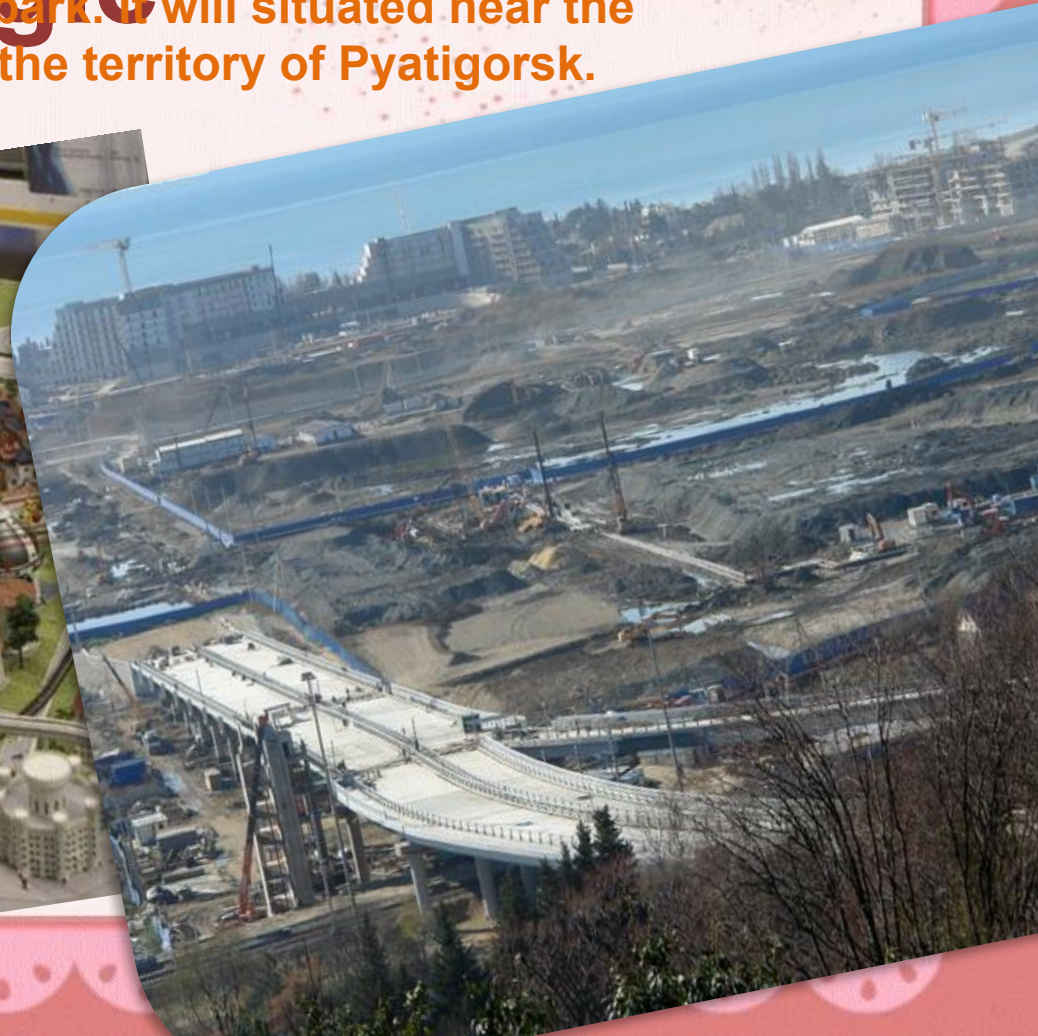

The Fairytale Theme park

Experience The

Magic
Fairy Pyatigorsk Park will be a magical fairy theme park. It will be situated near the city, behind the territory of Pyatigorsk.

There will be lots of fairytale sculptures and fairytale cottages with voiceovers of fairytales set amid the trees and flowers.

Snow
White

Cinderella
a

The Three
Bears

Fairytale

Land
Cottages and castles will nestle in the lush, landscaped gardens up the side of the hill, the gardens complement this st

**Puss In
Boots**

A short walk ends in The Cave, a short tunnel comprising lit up

Sinba
d

Aladdi

Pinocchio's Castle

Castle

The Castle Café, including the summit with panoramic views, model railway, train museum and more.

The small Train Museum will be situated in the Castle houses a rare collection of model trains.

The small Train
Museum

Playgrou

Playground will be a large sized playground with one main entrance, designed to keep children busy for ages

There are no doubts in that that children will love the Camelot Playground and will want to stay there for awhile