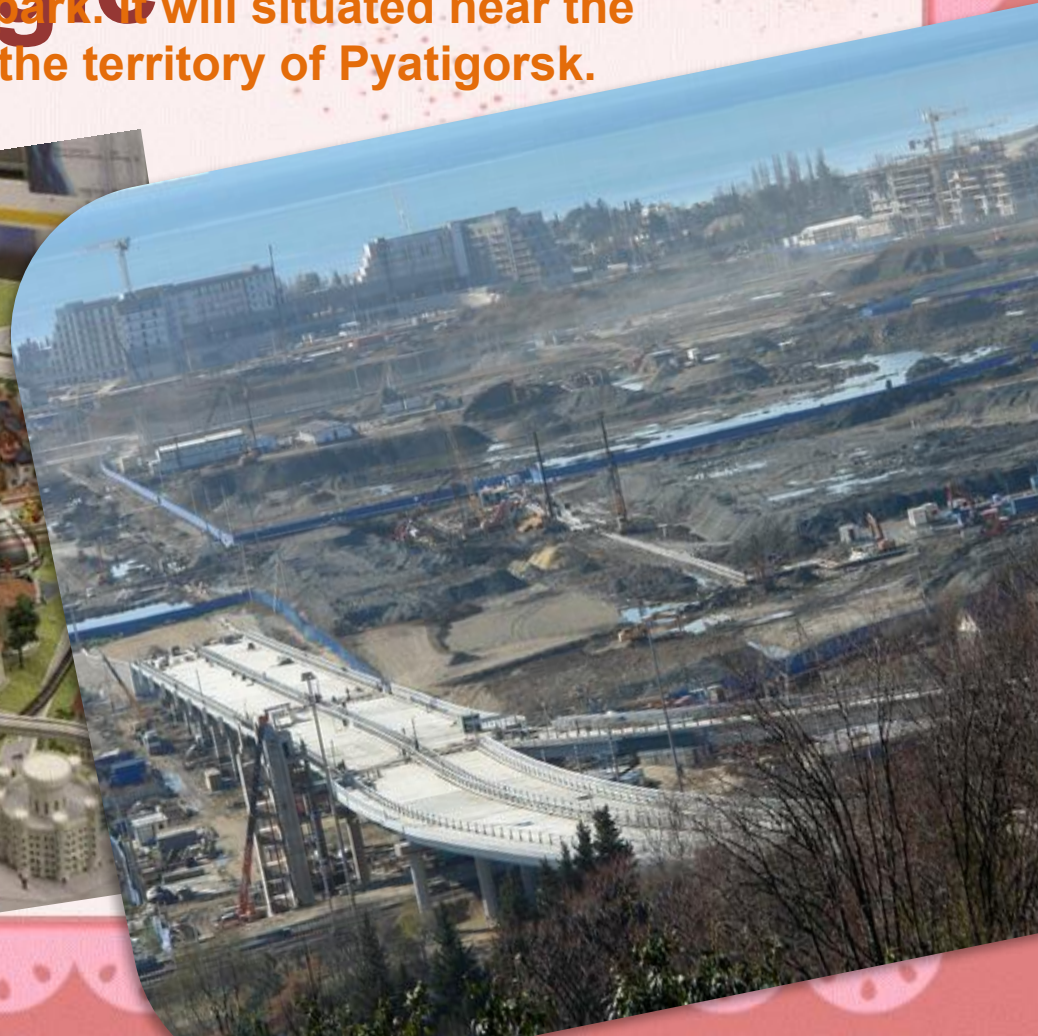

The Fairytale Theme park

Experience The

Magic
Fairy Pyatigorsk Park will be a magical fairy theme park. It will be situated near the city, behind the territory of Pyatigorsk.

There will be lots of fairytale sculptures and fairytale cottages with voiceovers of fairytales set amid the trees and flowers.

Snow
White

Cinderella

The Three
Bears

Fairytale

Land
Cottages and castles will nestle in the lush, landscaped gardens up the side of the hill, the gardens complement this st

**Puss In
Boots**

A short walk ends in The Cave, a short tunnel comprising lit up

Sinba
d

Aladdi

Pinocchio's Castle

Castle

The Castle Café, including the summit with panoramic views, model railway, train museum and more.

The small Train Museum will be situated in the Castle houses a rare collection of model trains.

The small Train
Museum

Playgrou

Playground will be a large sized playground with one main entrance, designed to keep children busy for ages

There are no doubts in that that children will love the Camelot Playground and will want to stay there for awhile