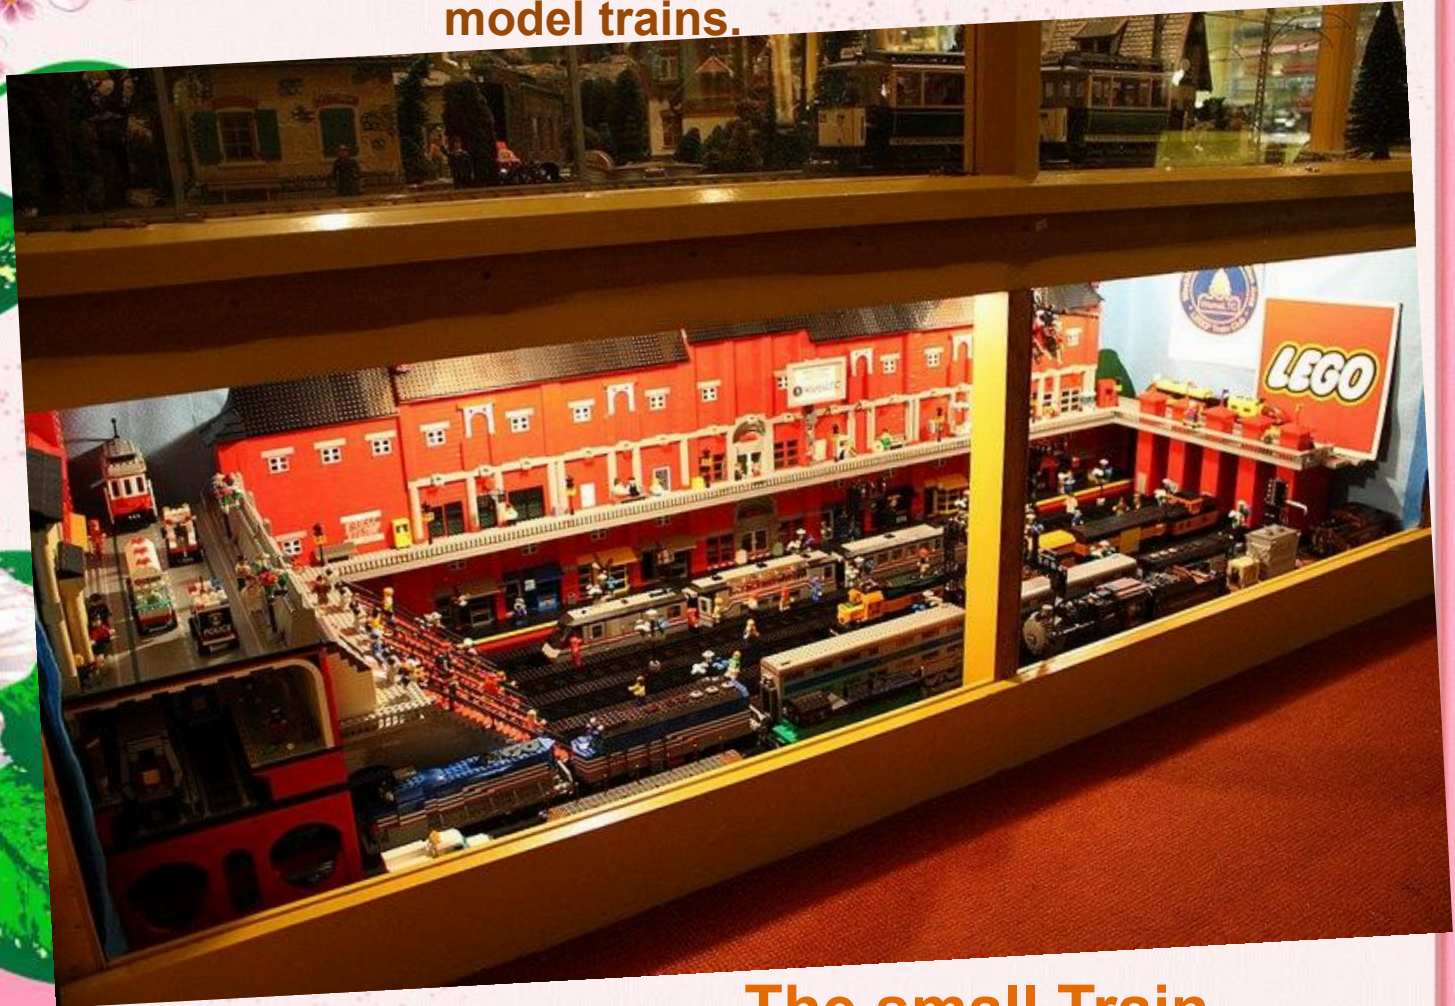

Snow
White

Cinderella

The Three
Bears

Fairytale

Land
Cottages and castles will nestle in the lush, landscaped gardens up the side of the hill, the gardens complement this st

**Puss In
Boots**

A short walk ends in The Cave, a short tunnel comprising lit up

Sinba
d

Aladdi

Pinocchio's Castle

Castle

The Castle Café, including the summit with panoramic views, model railway, train museum and more.

The small Train Museum will be situated in the Castle houses a rare collection of model trains.

The small Train
Museum

Playgrou

Playground will be a large sized playground with one main entrance, designed to keep children busy for ages

There are no doubts in that that children will love the Camelot Playground and will want to stay there for awhile