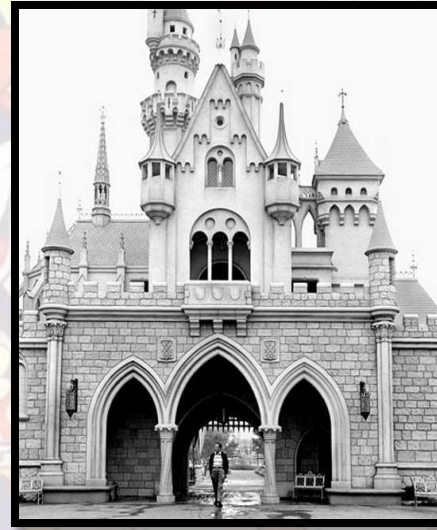

DISNEY'S DREAM

Walt Disney's dream of a clean, and organized amusement park, came true, as Disneyland Park opened in 1955.

DISNEY'S DREAM

As a fabulous \$17-million magic kingdom, soon had increased its investment tenfold, and by the beginning of its second quarter-century, had entertained more than 200 million people, including presidents, kings and queens, and royalty from all over the globe.