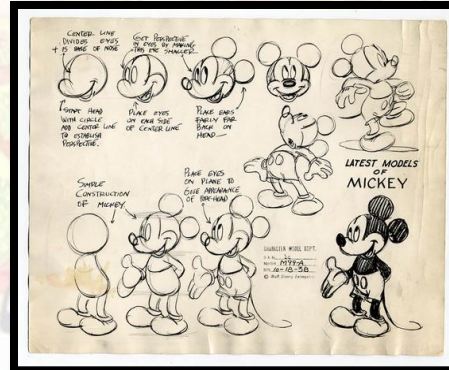

BEWARE OF DOG

114007

LAUGH O'GRAM STUDIO

In 1920 Walt took up an interest in the field of animation, and decided to become an animator. Before reading some books, he decided to open his own animation business and recruited a fellow co-worker at the Kansas City Film Ad Company, Fred Harman, as his first employee. They titled their company "Laugh-O-Grams". Walt had started to create The Alice Comedies, which was about a real girl and her adventures in an animated world, Walt ran out of money, and his company "Laugh-O-Grams" went bankrupt.

MICKEY MOUSE

Walt created his most famous character Mickey Mouse in 1928. However, before the cartoon could be released, sound was introduced upon the motion picture industry.

Thus, Mickey Mouse made his screen debut in Steamboat Willie, the world's first synchronized sound cartoon, which premiered at the Colony Theater in New York on November 18, 1928.