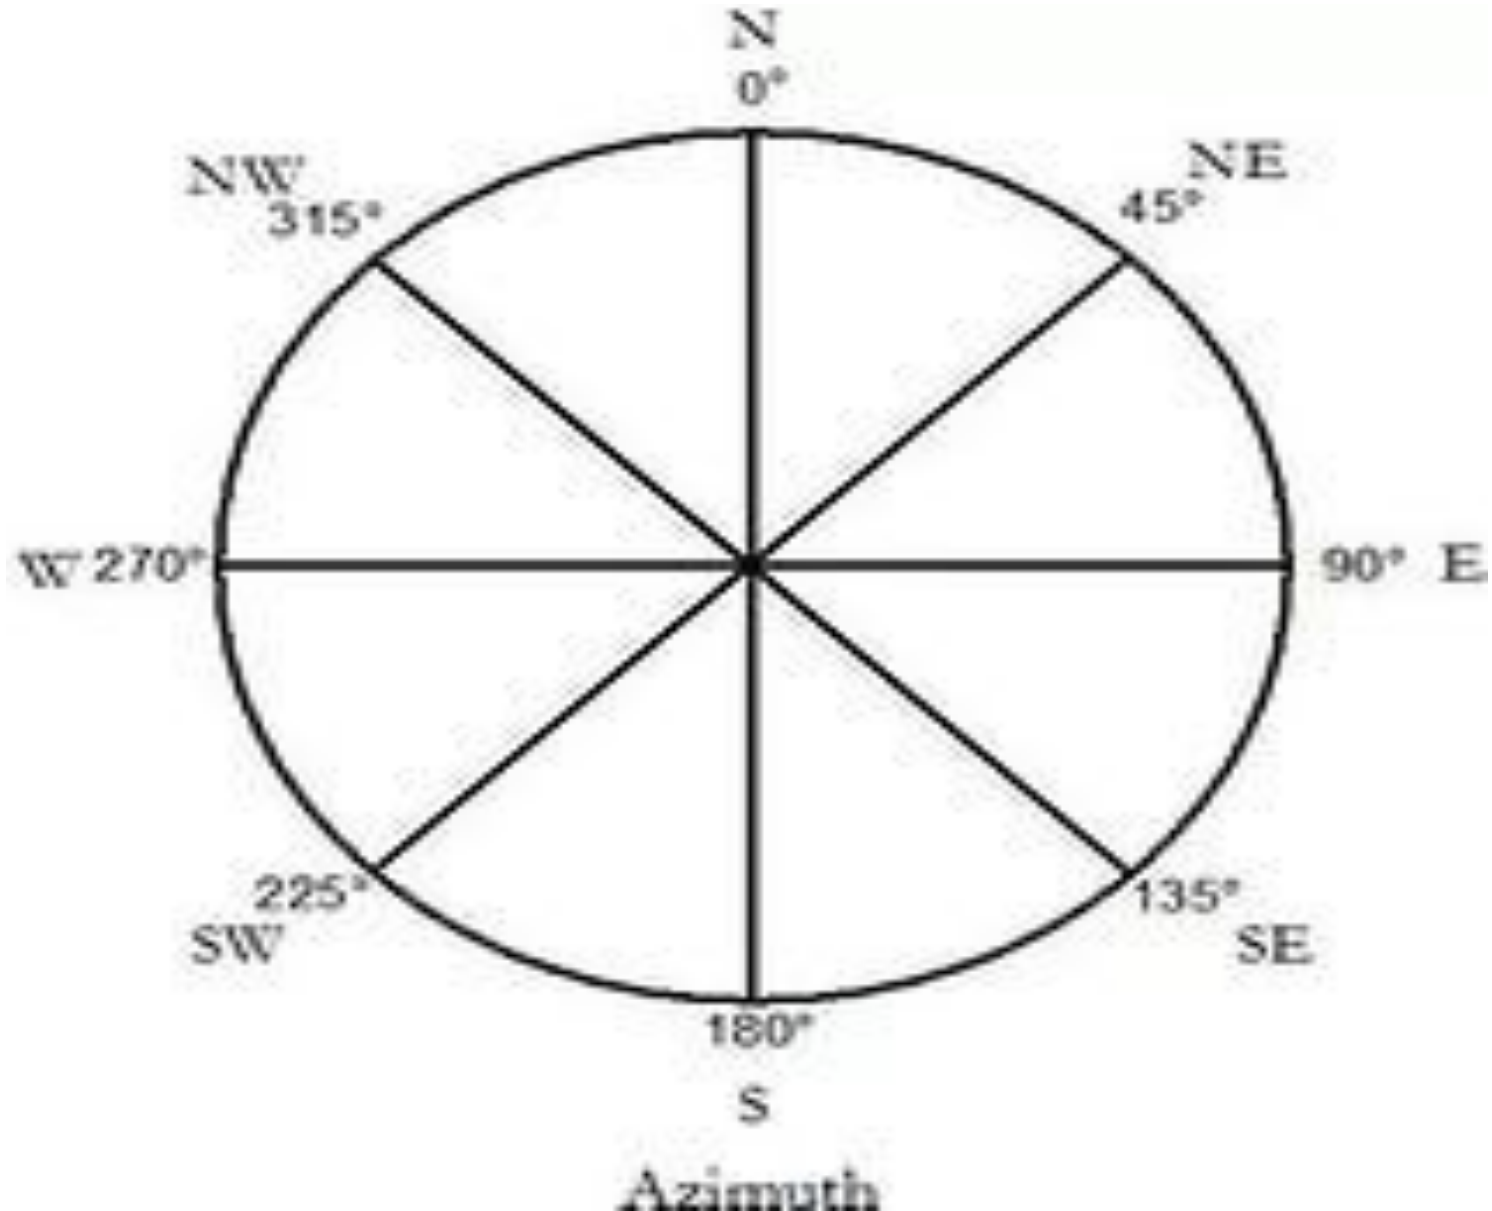

# 7. The biggest planet in the Solar System?

## 8. The biggest lake in the world with pure water?

**Lake Baikal.**  
**31 722 sq. km.**

9. Azimuth 90 ° directed to ...?