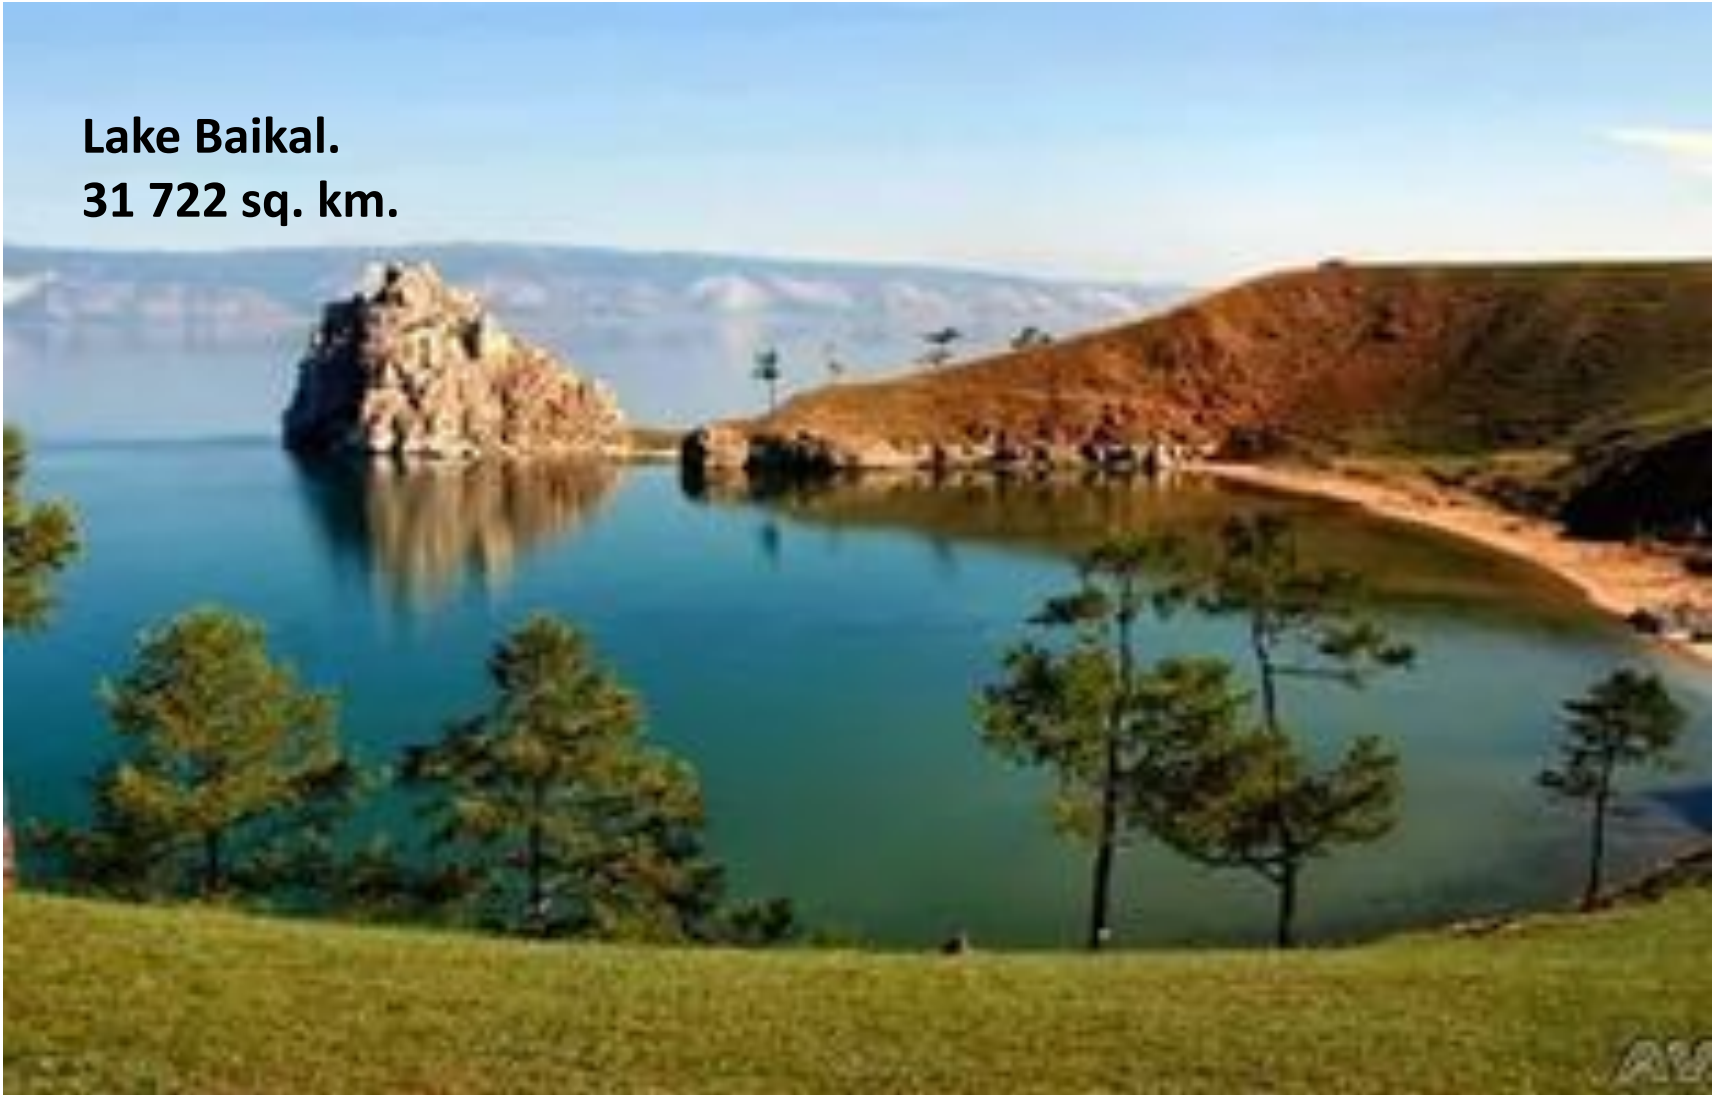

# 7. The biggest planet in the Solar System?

## 8. The biggest lake in the world with pure water?

**Lake Baikal.**  
**31 722 sq. km.**

9. Azimuth 90 ° directed to ...?