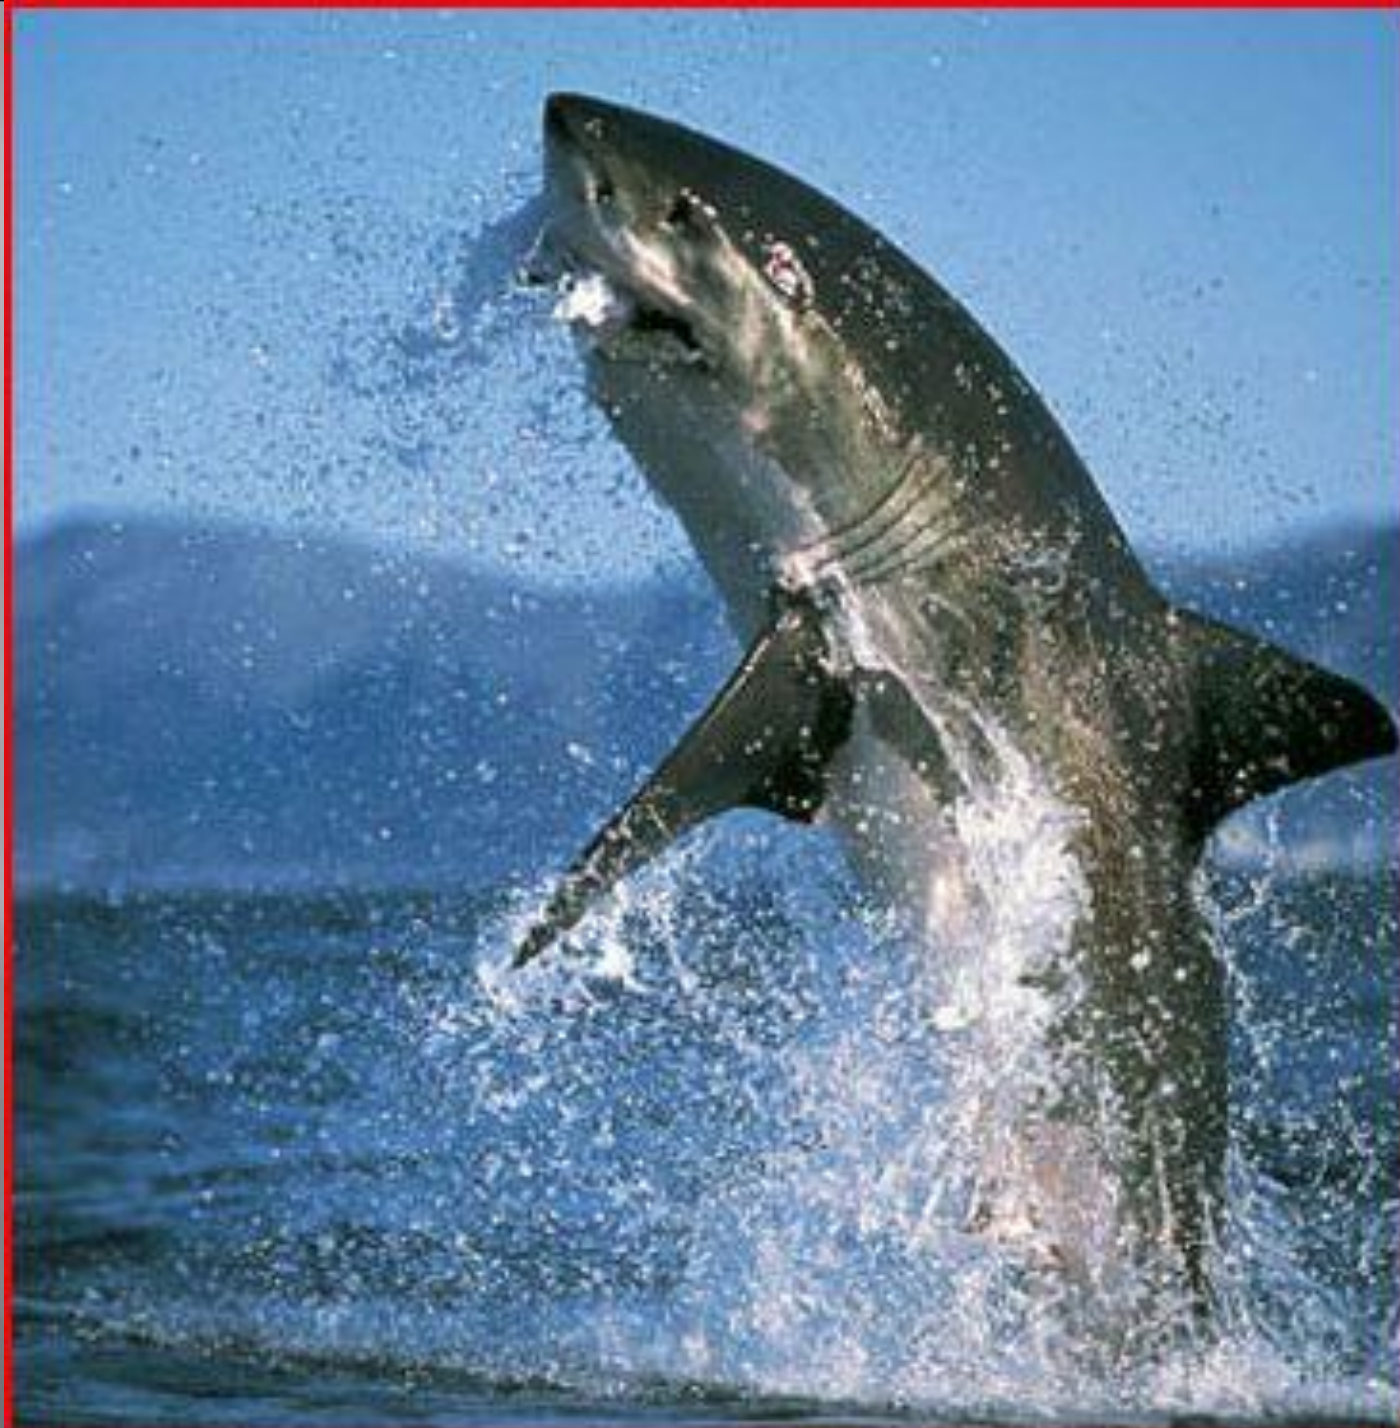

A group of white pelicans is shown in a natural setting. One pelican in the center-right is standing and has its large, yellowish beak open, as if calling or communicating. To its left, another pelican is also standing with its beak open. In the foreground, a third pelican is lying down, partially obscured by tall grass. The background is filled with dense green foliage and tall grasses. The entire image is framed by a red border.

Animals

in our

life

A close-up photograph of a monkey's face, looking directly at the camera through vertical metal bars. The monkey's eyes are large and dark, and its fur is a mix of brown and grey. The background is blurred, suggesting an outdoor enclosure. The text "London Zoo" is overlaid in red on the left side of the image.

London

Zoo

A photograph of four ostriches behind a metal fence. The ostriches are looking towards the camera. A sign is attached to the fence that reads "YES! OSTRICH BITE". The background shows a grassy field and mountains under a blue sky with clouds.