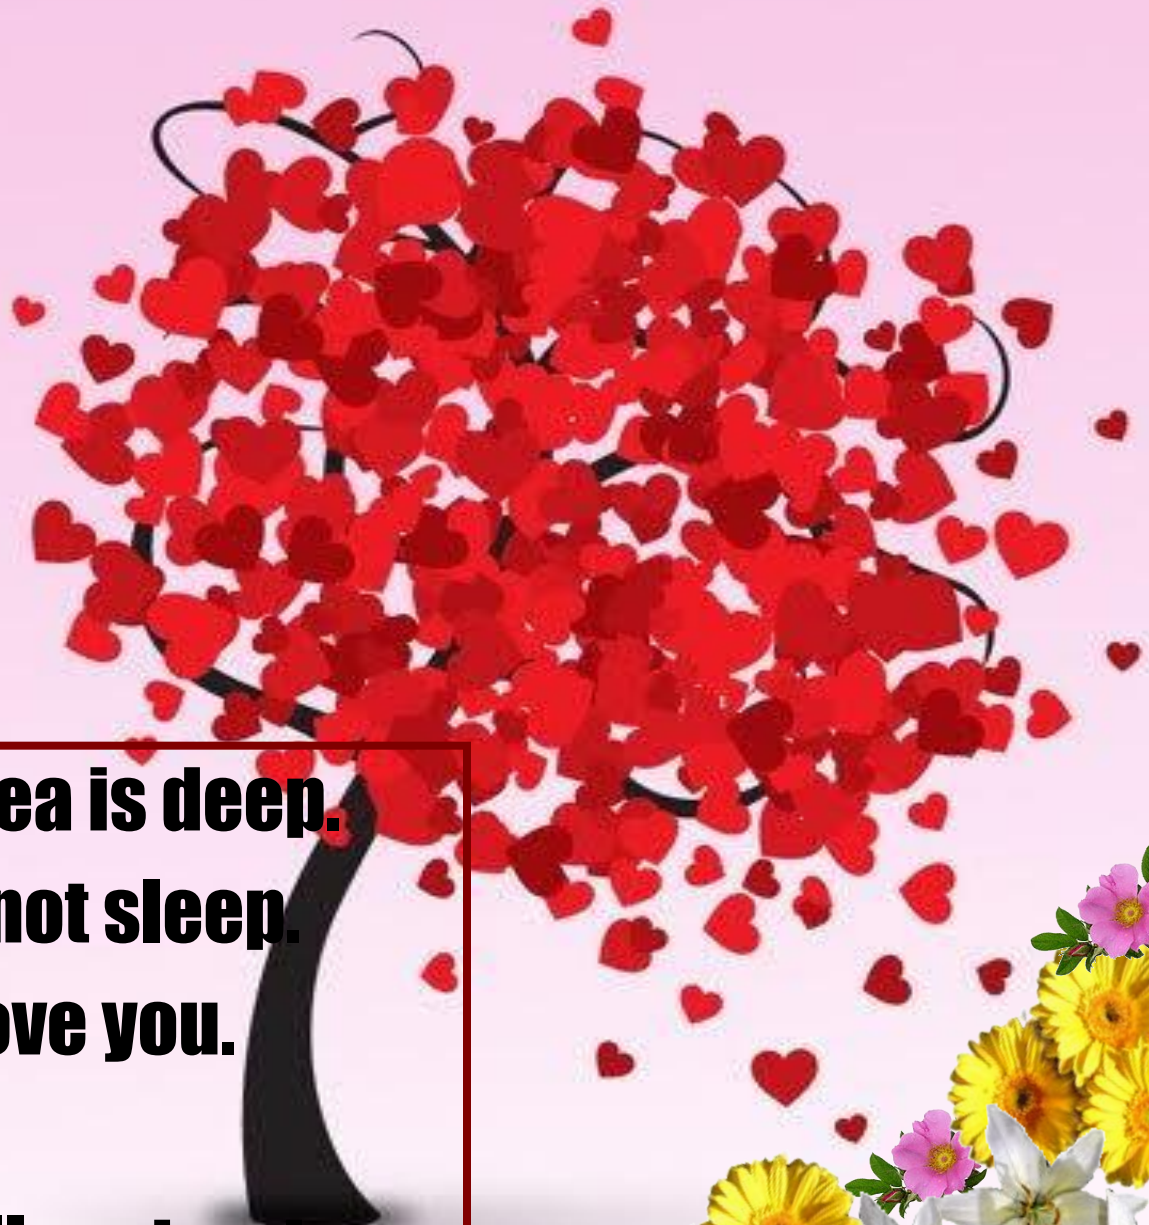


A close-up photograph of a Valentine's Day card. The card is light purple and features the text "Valentine's Day" in a black, elegant script font. The card is placed on a white surface surrounded by numerous soft pink rose petals. A single, dark chocolate heart-shaped candy is visible among the petals. In the background, there are several white ribbons with gold cursive text, which is partially obscured and out of focus.

*Valentine's Day*

в целом мире нет человека,  
которого я люблю сильнее,  
нежнее и искреннее,  
чем тебя.

*ST. VALENTINE'S DAY*

**Some interesting facts**

**The sky is high, the sea is deep.**

**Thinking of you I cannot sleep.**