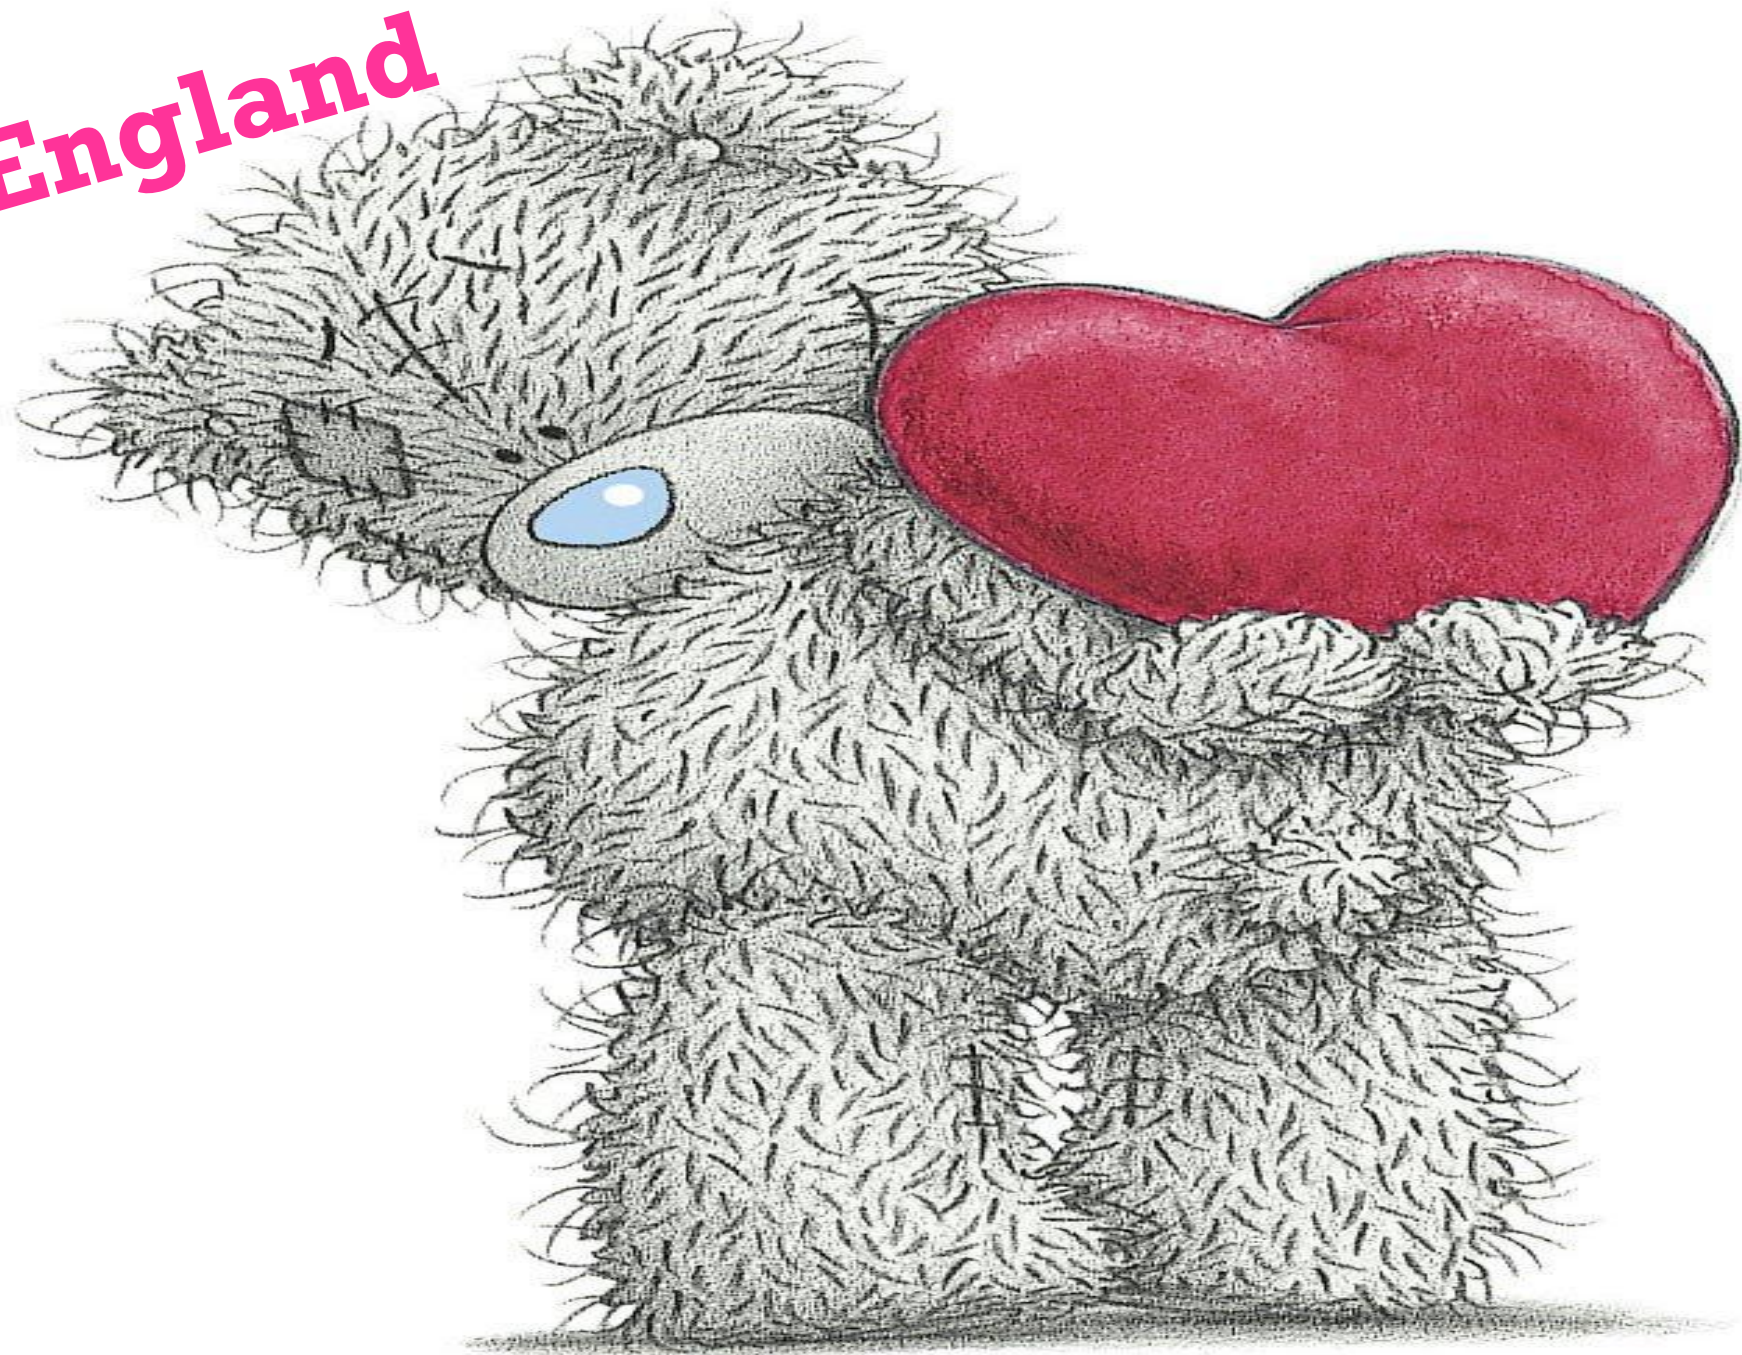


A close-up photograph of a Valentine's Day card. The card is light purple and features the text "Valentine's Day" in a black, elegant script font. The card is placed on a white surface surrounded by numerous soft pink rose petals. A single, dark chocolate heart-shaped candy is visible among the petals. In the background, there are several white ribbons with gold cursive text, which is partially obscured and out of focus.

violet

February

friends

**ITALY**

Italy

# Australia

**England**

Wales