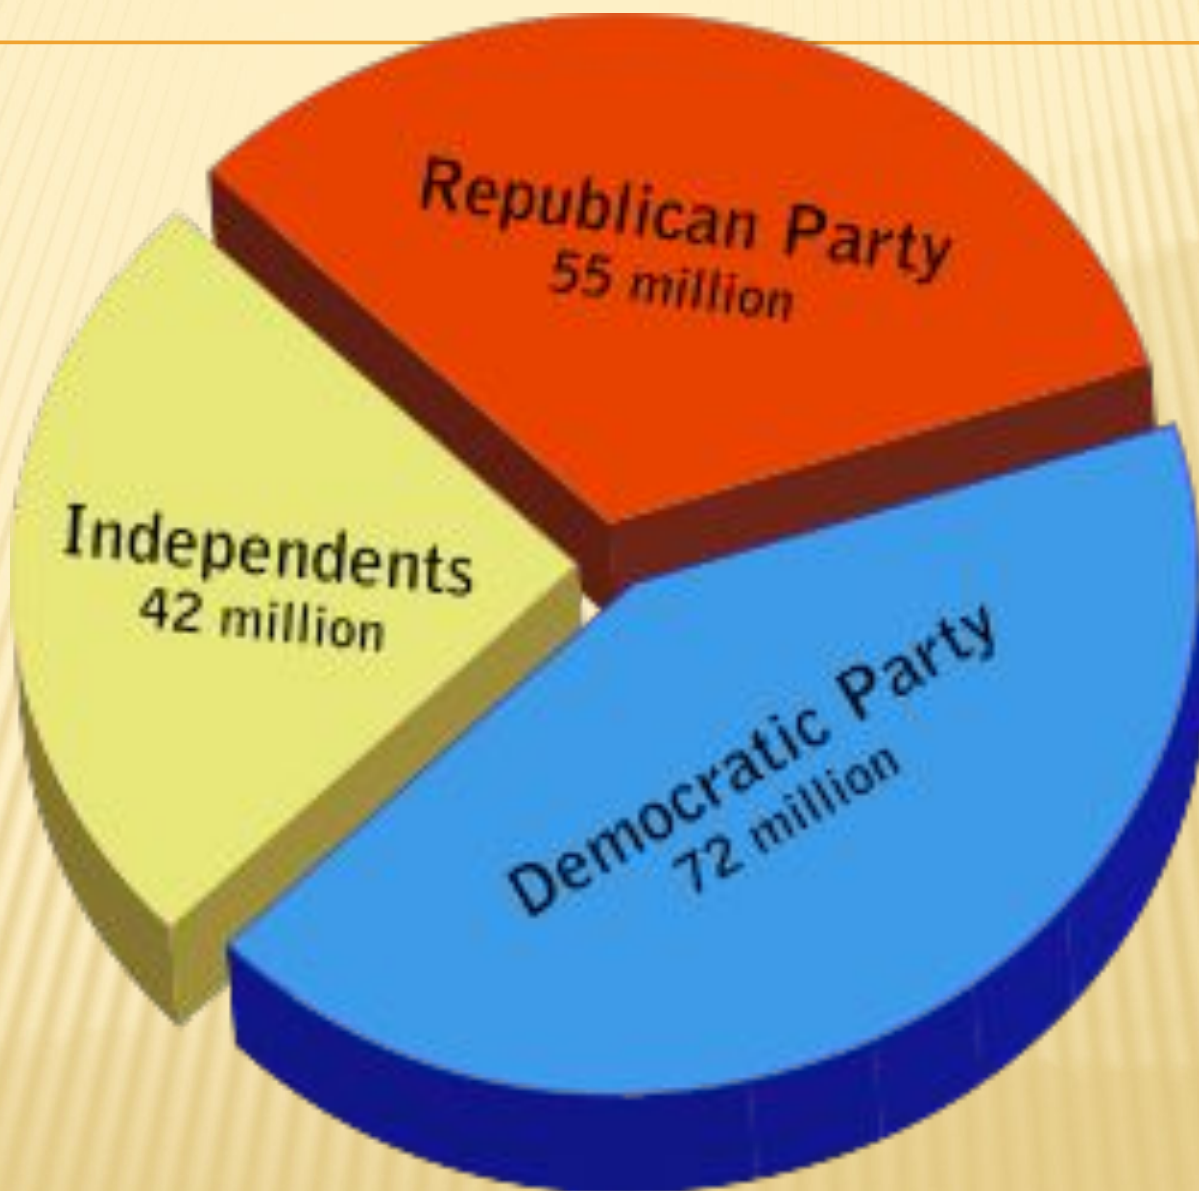

**THE
POLITICAL
PARTIES OF
THE UNITED
STATES.**

**When America's
founders wrote the
U.S. constitution in
1787, they did not
envision political
parties playing a role
in the government.**

The most common method for electing national and state legislators in the United States is the “SINGLE-MEMBER” district system.

The democratic party.

□ **Party Chairman: Tim Kaine**

□ **Senate Leader: Joe Biden
(President of the United
States Senate)**

**Robert Byrd (Senate president
pro tempore)**

Harry Reid (majority leader)

□ House Leader: Nancy Pelosi
(speaker)

THE CONSTITUTION

PARTY.

- ▣ **The constitution party is a nationalist and populist United States political party rooted in the paleoconservative movement. It was founded as the U.S. Taxpayers' Party in 1992. The party's official name was changed to the Constitution Party in 1999.**