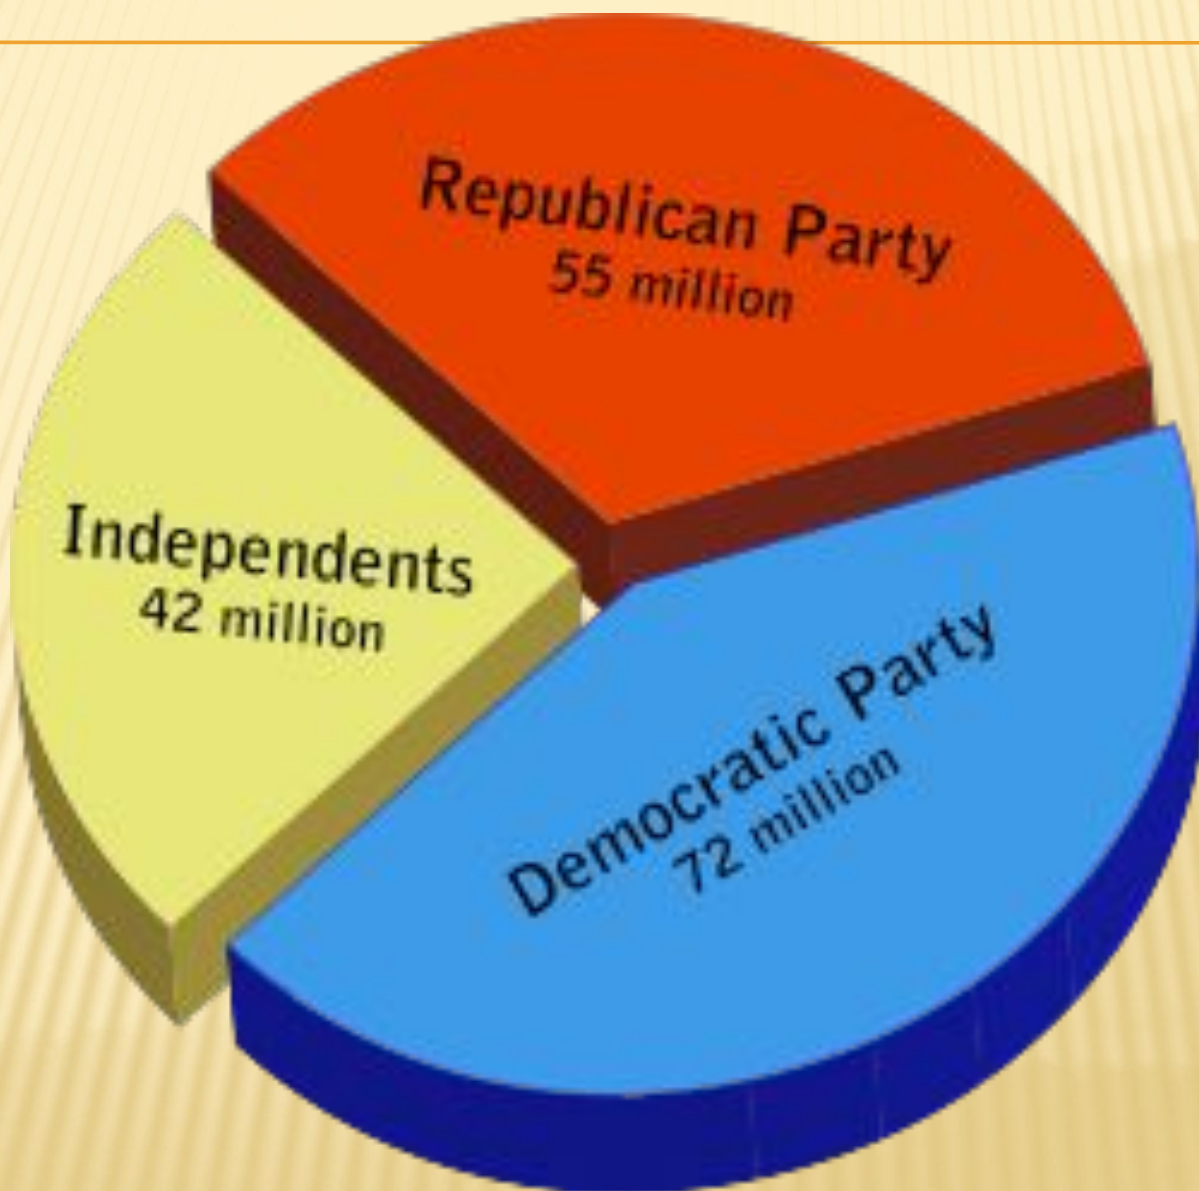

**THE
POLITICAL
PARTIES OF
THE UNITED
STATES.**

**When America's
founders wrote the
U.S. constitution in
1787, they did not
envision political
parties playing a role
in the government.**

The most common method for electing national and state legislators in the United States is the “SINGLE-MEMBER” district system.

The democratic party.

□ **Party Chairman: Tim Kaine**

□ **Senate Leader: Joe Biden
(President of the United
States Senate)**

**Robert Byrd (Senate president
pro tempore)**

Harry Reid (majority leader)

□ House Leader: Nancy Pelosi
(speaker)

Color(s): Red (unofficial)

THE CONSTITUTION

PARTY.

- ▣ **The constitution party is a nationalist and populist United States political party rooted in the paleoconservative movement. It was founded as the U.S. Taxpayers' Party in 1992. The party's official name was changed to the Constitution Party in 1999.**