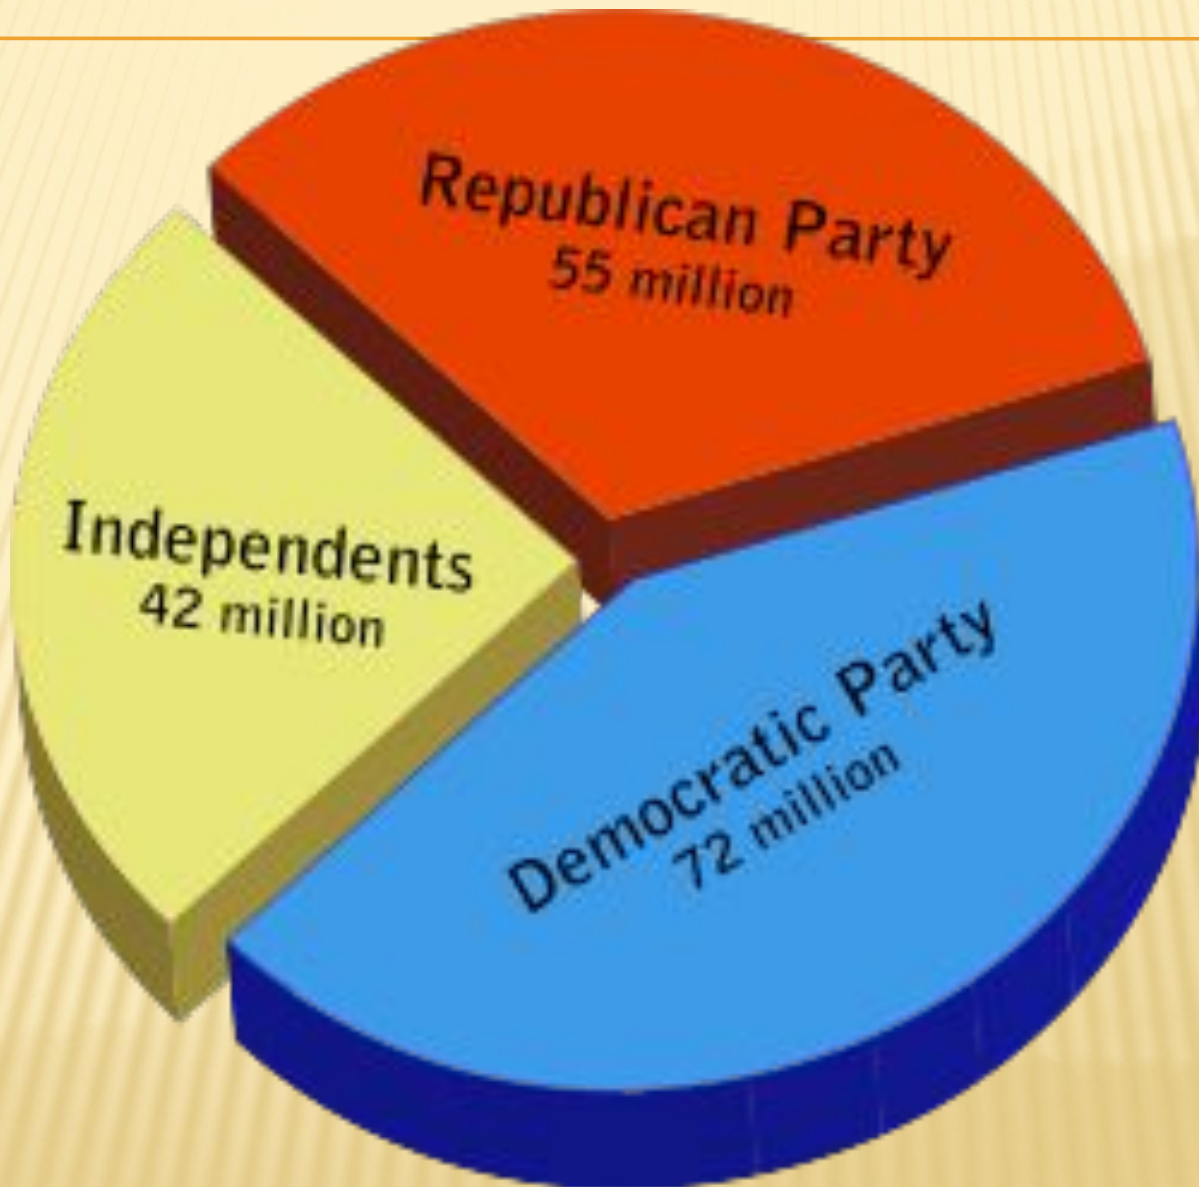

**THE
POLITICAL
PARTIES OF
THE UNITED
STATES.**

**When America's
founders wrote the
U.S. constitution in
1787, they did not
envision political
parties playing a role
in the government.**

The most common method for electing national and state legislators in the United States is the “SINGLE-MEMBER” district system.

The democratic party.

□ **Party Chairman: Tim Kaine**

□ **Senate Leader: Joe Biden
(President of the United
States Senate)**

**Robert Byrd (Senate president
pro tempore)**

Harry Reid (majority leader)

□ House Leader: Nancy Pelosi
(speaker)

THE CONSTITUTION

PARTY.

- ▣ **The constitution party is a nationalist and populist United States political party rooted in the paleoconservative movement. It was founded as the U.S. Taxpayers' Party in 1992. The party's official name was changed to the Constitution Party in 1999.**