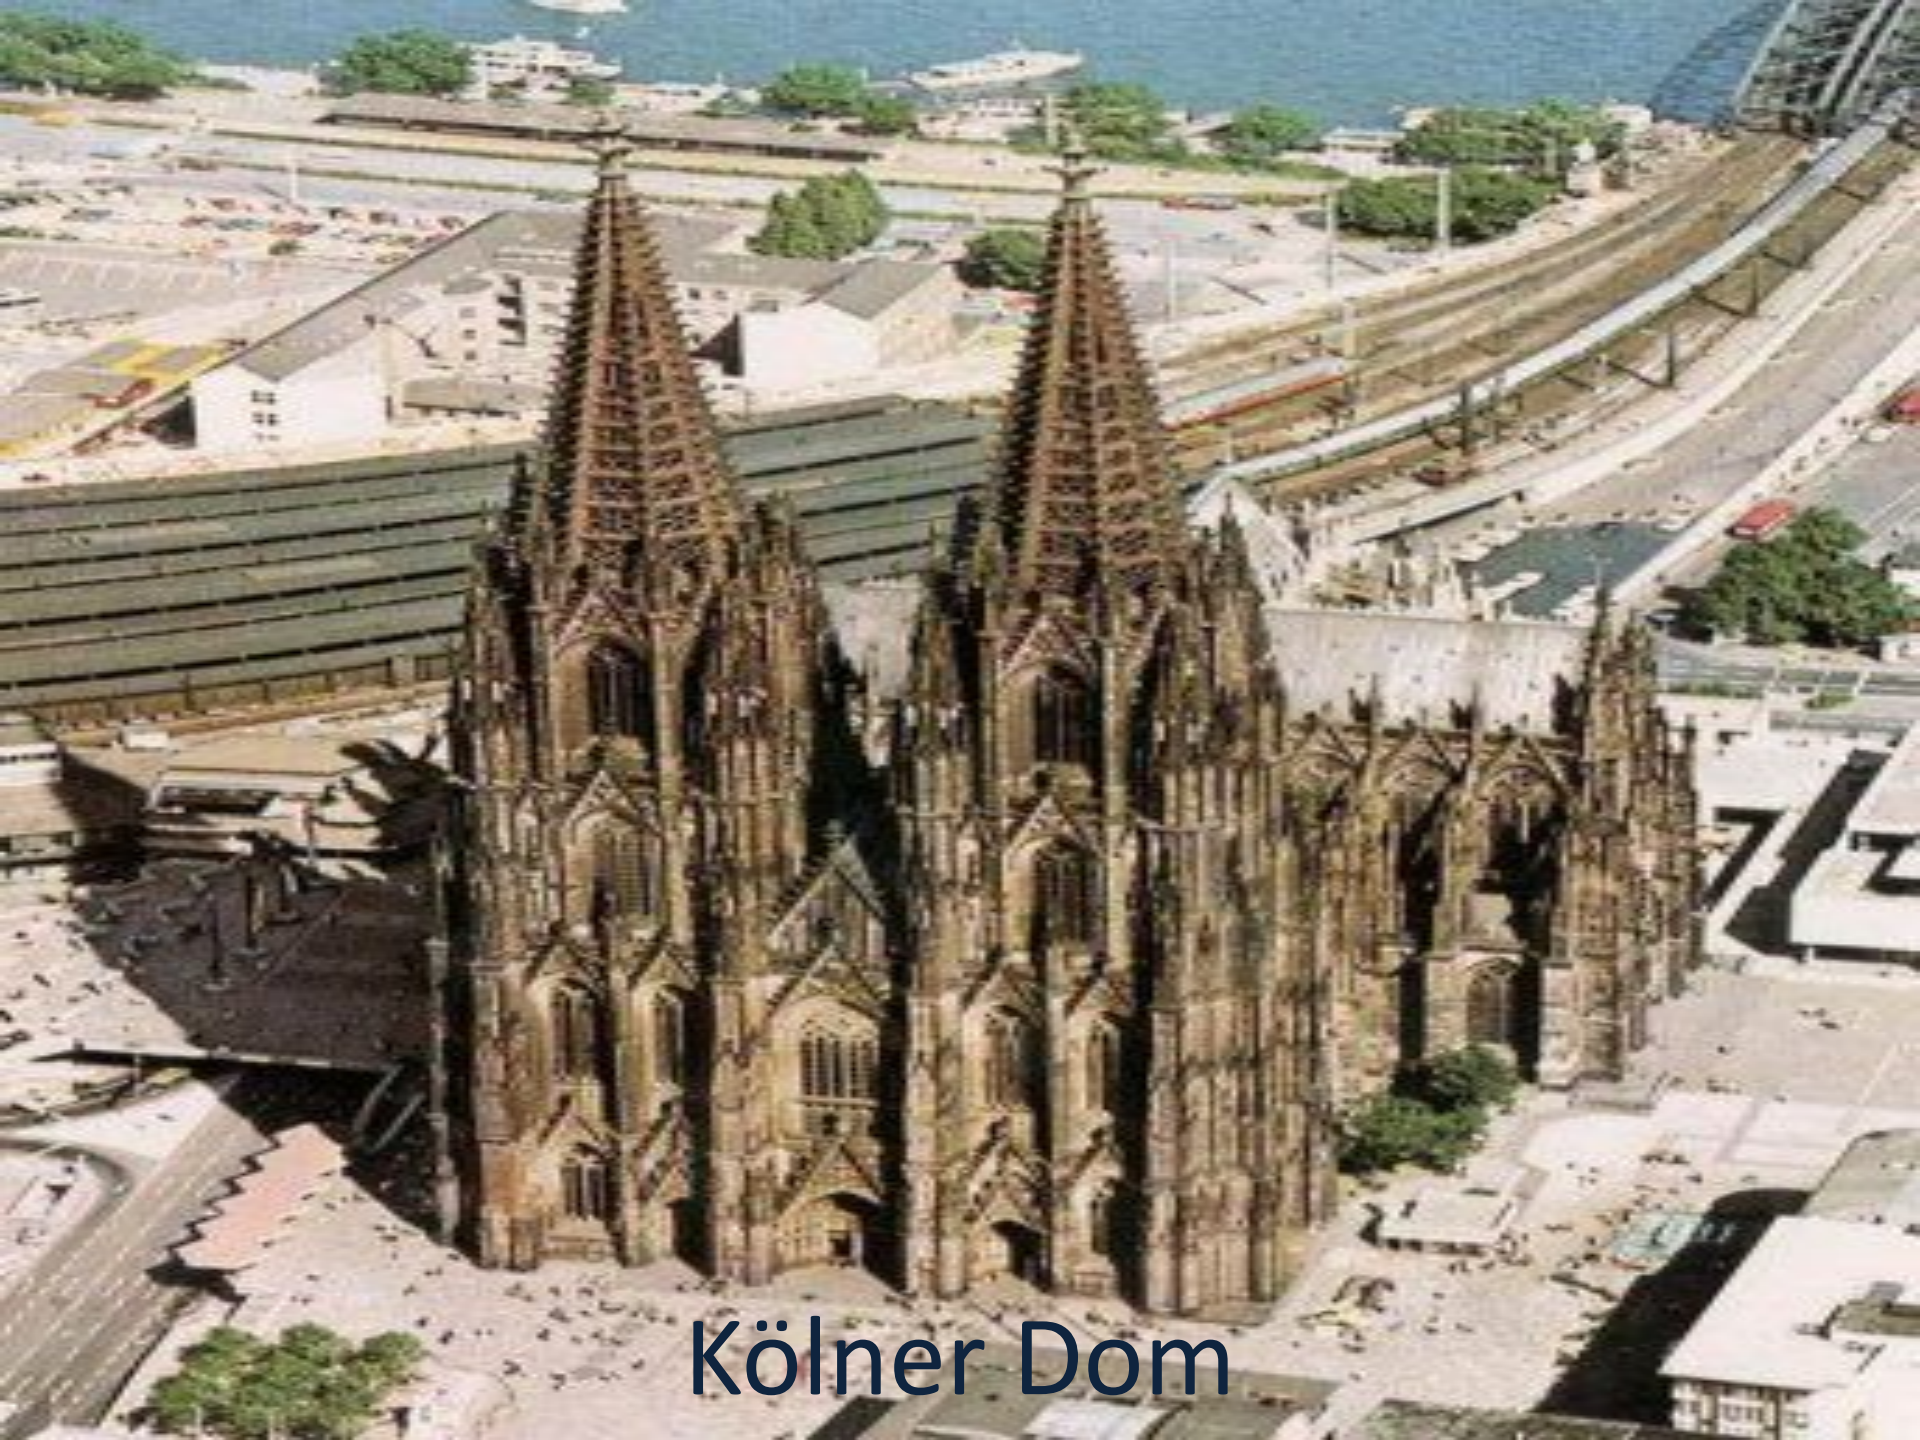

The image features a blue background with a repeating pattern of white, stylized floral and scrollwork motifs. The patterns are arranged in a grid-like fashion, with each motif slightly offset from the others. At the bottom of the image, there is a solid dark blue horizontal bar. The word "Köln" is centered in the middle of the image in a bold, black, italicized serif font.

Köln

Kölner Dom

Die Universität

MUSEUM
FÜR ORIENTALISCHE KUNST

The image shows the exterior of the Museum für Orientalische Kunst. The building is constructed from reddish-brown bricks and features a prominent sign on the left side. The sign is white with black lettering, arranged in two lines: 'MUSEUM' on top and 'FÜR ORIENTALISCHE KUNST' below it. The building has a modern architectural style with large, dark-framed windows. In the foreground, there are several green trees and bushes, and a paved area is visible at the bottom left. The sky is overcast and grey.