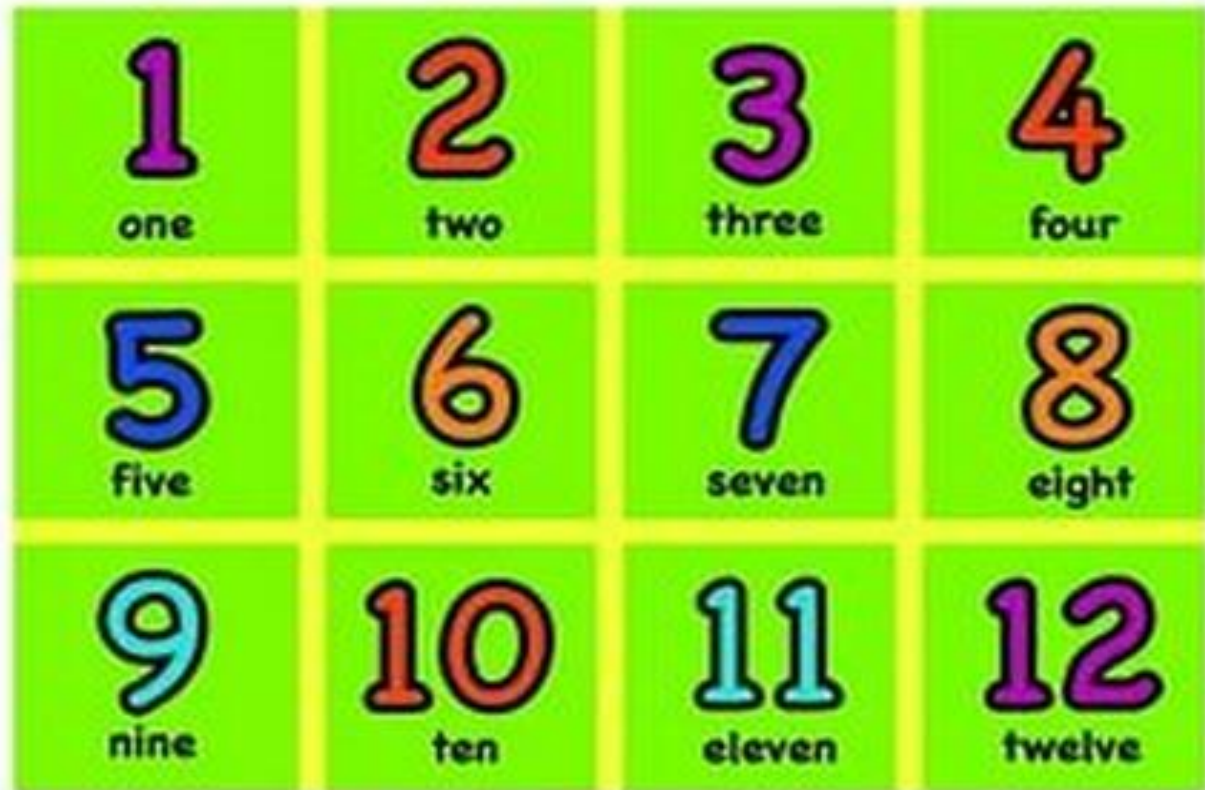

How old is it?

It is ...