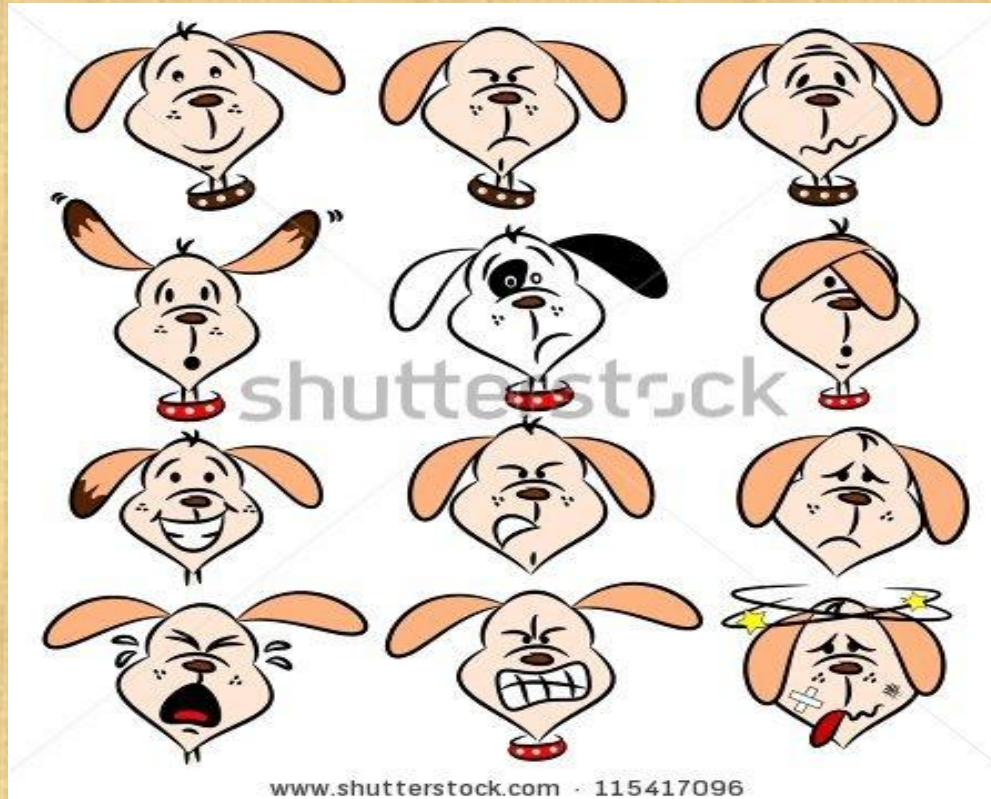

What is its name?

Its name is...

TOP 10 MOST POPULAR KITTEN NAMES

FEMALE

1. Bella
2. Kitty
3. Lucy
4. Chloe
5. Luna
6. Sophie
7. Lily
8. Daisy
9. Lilly
10. Callie

MALE

1. Max
2. Oliver
3. Tiger
4. Simba
5. Charlie
6. Milo
7. Smokey
8. Jack
9. Leo
10. Kitty

How old is it?

It is ...

What colour is it?

It is ...

Is it big or little?

It is ...

What can it do well?

It can ... (run, jump, swim, go, climb, sing, fly, dance,...) well.

What is its character?

It is ... (kind, friendly, clever, funny, strong, weak, lazy, cunning, silly, angry, ...)

Where does it live?

It lives in the ... (house, dog house, cage, box, shed, aquarium, basket, ...)