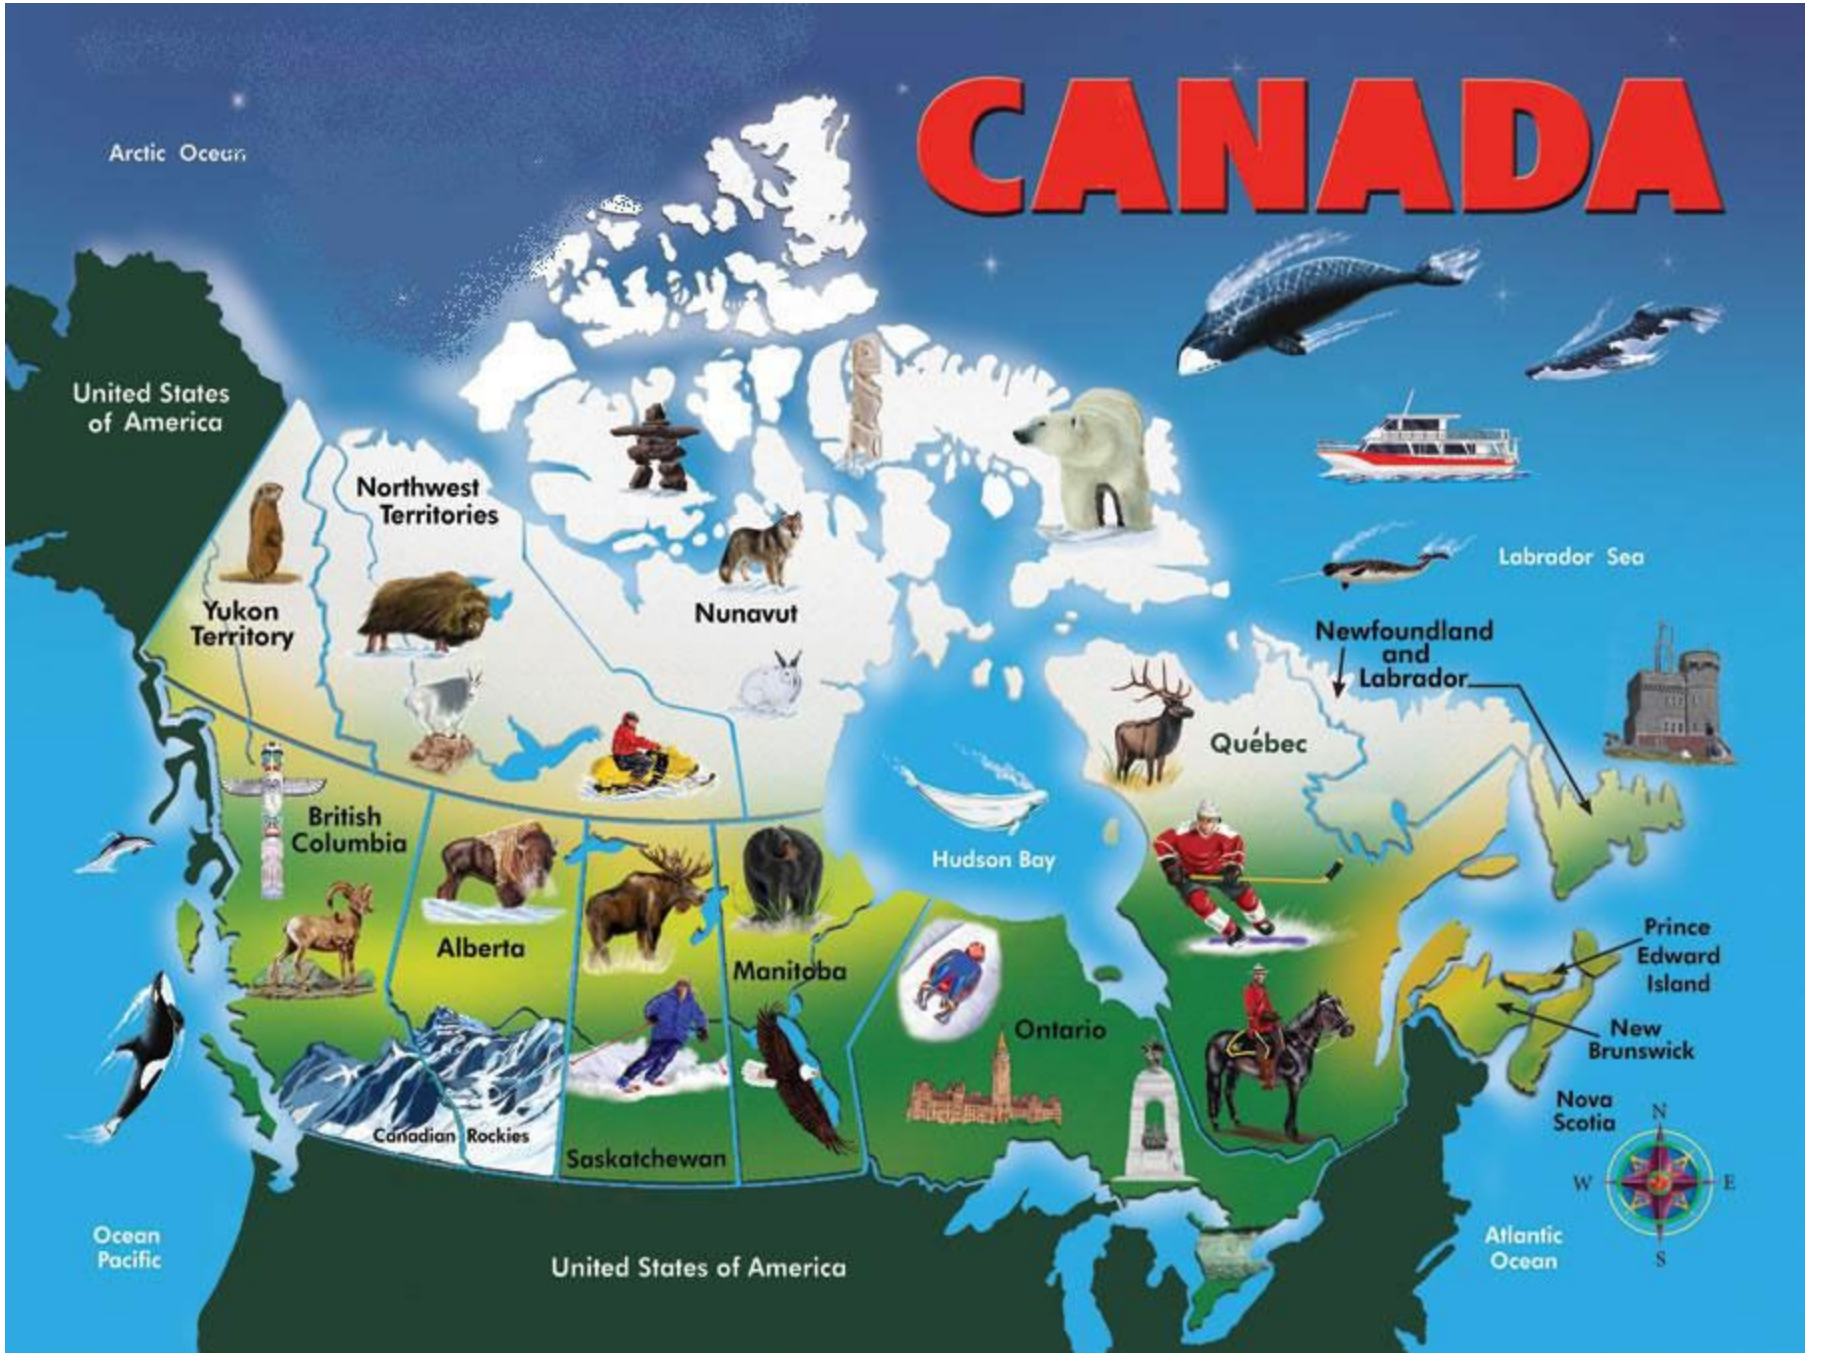

Великобритания

Королева Великобритании

Достопримечательности

Канада

Download from
Dreamstime.com

This watermarked comp image is for previewing purposes only.

ID 4352240

© Martine Oger | Dreamstime.com

CANADA

Канада

TIMOR SEA

CAPE YORK

INDIAN OCEAN

PACIFIC OCEAN
GREAT BARRIER REEF

WYNDHAM

DARWIN

GULF OF CARPENTARIA

COOKTOWN

CAIRNS

PORT HEDLAND

GREAT SANDS DESERT

LAKE MACKAY

CARNARVON

GIBSON DESERT

ALICE SPRINGS

TOWNSVILLE

ROCKHAMPTON

GLADSTONE

MARYBOROUGH

GERALDTON

KALGOORLIE

GREAT VICTORIA DESERT