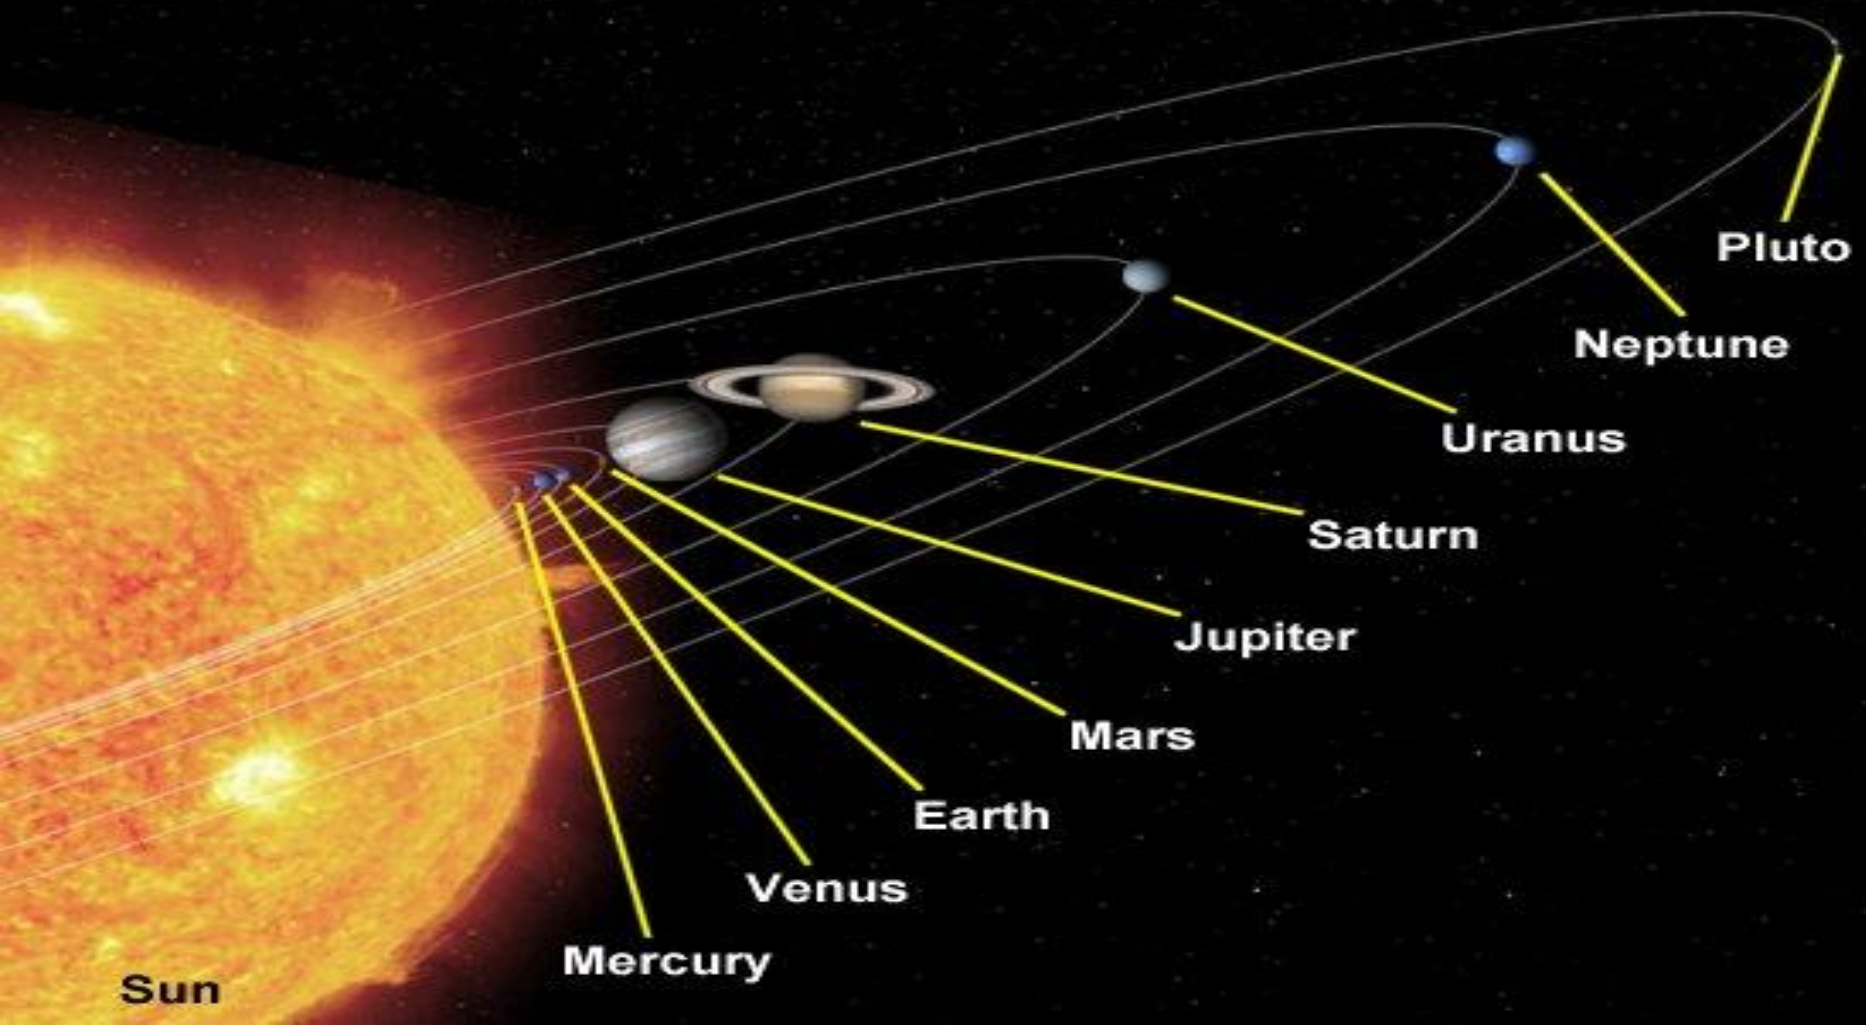

COMPARATIVE DEGREES OF ADJECTIVES.

Степени сравнения Прилагательных

Выполнила: Шевчик А.П. учитель английского языка
МБОУ «Михайловская средняя школа» Сакский район,
Республика Крым

**This is our planet – The Earth
It is big. And that is the Moon. The
Moon is small.**

And if the Earth is big? What about the Sun?

The sun is the bigger than the Earth

Do you know?
Is the Sun the biggest star?

Who knows the Arcturus?

The Arcturus is bigger than the Sun in 24 times.

**Do you know another stars
bigger than The Arcturus ?**

The Rigel bigger than the Arcturus in 3 times and in 68 times than the Sun.

**The Rigel is a Blue Supergiant.
The Aldebaran is a Red Giant.**

Let's see! The Betelgeuse is the Red Giant and the Antares is the Supergiant. And they are not the biggest stars!!!

Antares

Betelgeuse

Sol Sirius Pollux

Arcturus

Rigel

Aldebaran

Thank you for your attention!