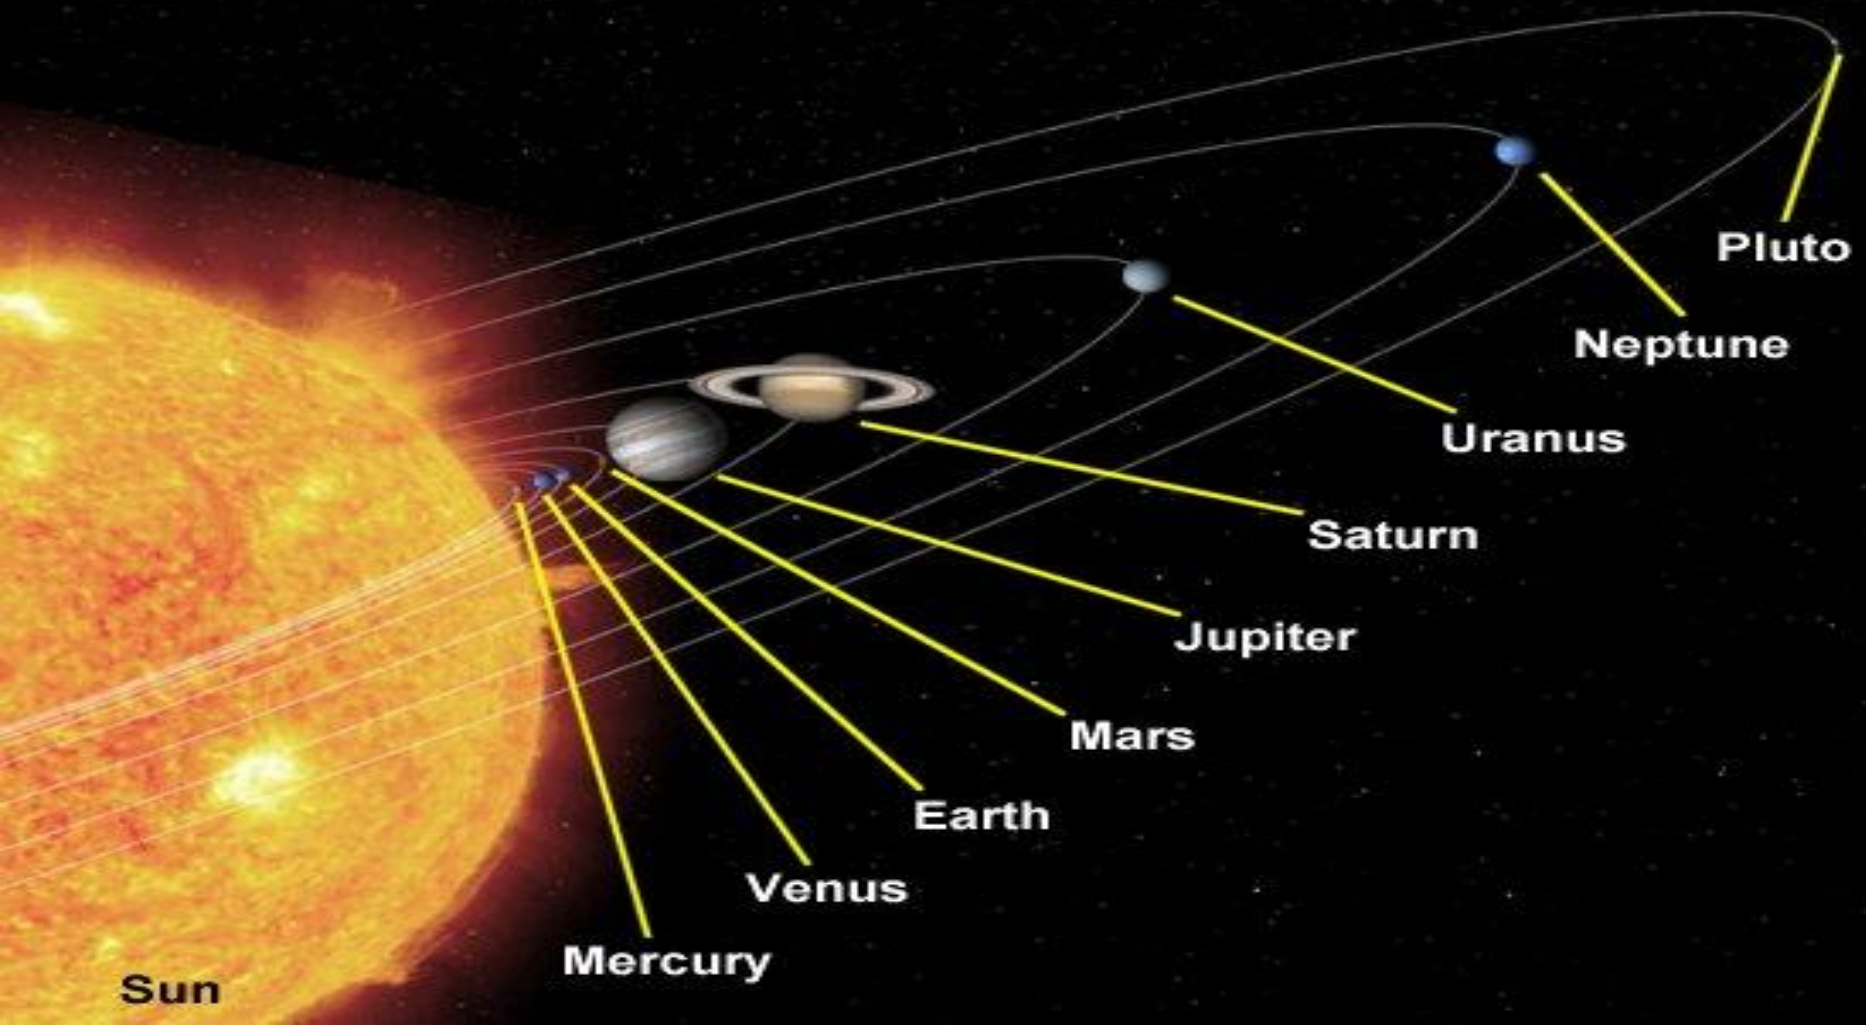

COMPARATIVE DEGREES OF ADJECTIVES.

Степени сравнения Прилагательных

Выполнила: Шевчик А.П. учитель английского языка
МБОУ «Михайловская средняя школа» Сакский район,
Республика Крым

**This is our planet – The Earth
It is big. And that is the Moon. The
Moon is small.**

And if the Earth is big? What about the Sun?

The sun is the bigger than the Earth

Do you know?
Is the Sun the biggest star?

Who knows the Arcturus?

The Arcturus is bigger than the Sun in 24 times.

**Do you know another stars
bigger than The Arcturus ?**

The Rigel bigger than the Arcturus in 3 times and in 68 times than the Sun.

**The Rigel is a Blue Supergiant.
The Aldebaran is a Red Giant.**

Let's see! The Betelgeuse is the Red Giant and the Antares is the Supergiant. And they are not the biggest stars!!!