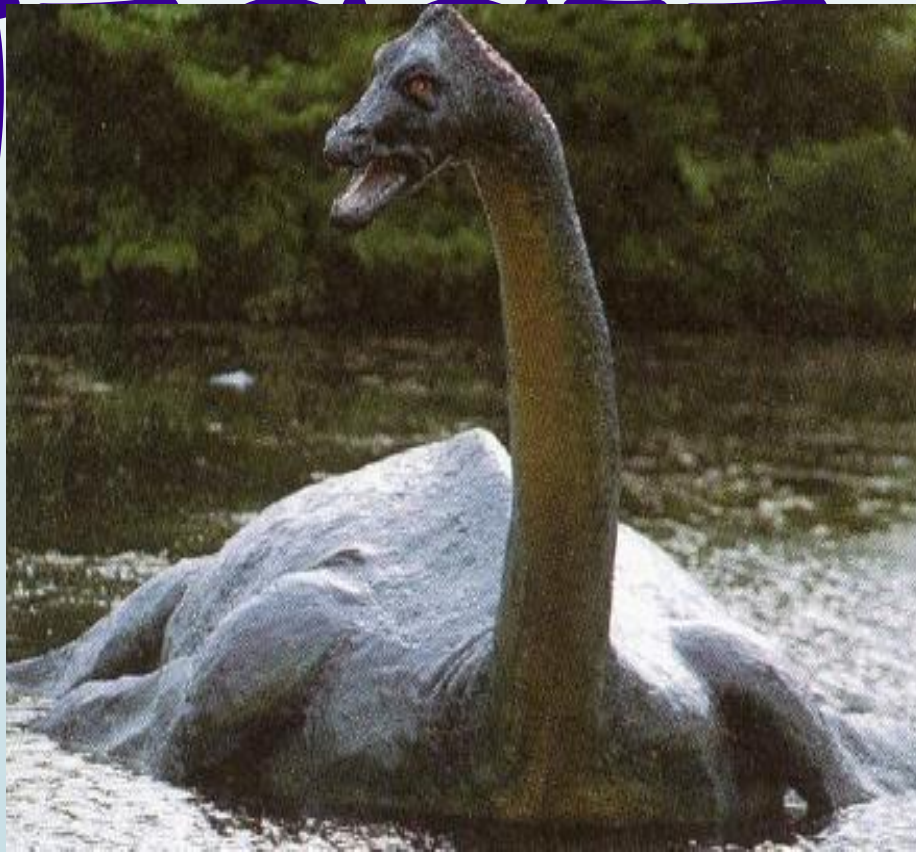

MONSTER

N

Nessie truth or myth?

The first hypothesis:
Monster
Nessie exists
because it is
spoken of in
the annals, it
will make the
video.

Many people have seen Nessie,
pictures are taken, videos are made.

Nessie does not exist, because no one can prove at least one of the theories

Proof: The legend of the Loch Ness monster for so many years does not cease to haunt the imagination of fans of the unknown creature. Although the evidence for the existence of Nessie stories are solely unreliable witnesses and fuzzy images, the number of enthusiasts who wish to catch the monster's tail, not decreased.

It is true, as his are looking for, so still not been found. The scientists studied the water of Loch Ness, where, according to legend, lives a legendary monster, using 600 separate sonar and satellite navigation system. The scientists tested the entire lake, but nothing like the monster they have found.

Many hypotheses have been refuted as an optical illusion

A dark grey arrow points to the right from the left edge of the slide. Below it, several thin, light blue lines curve upwards and to the right, resembling stylized grass or reeds.