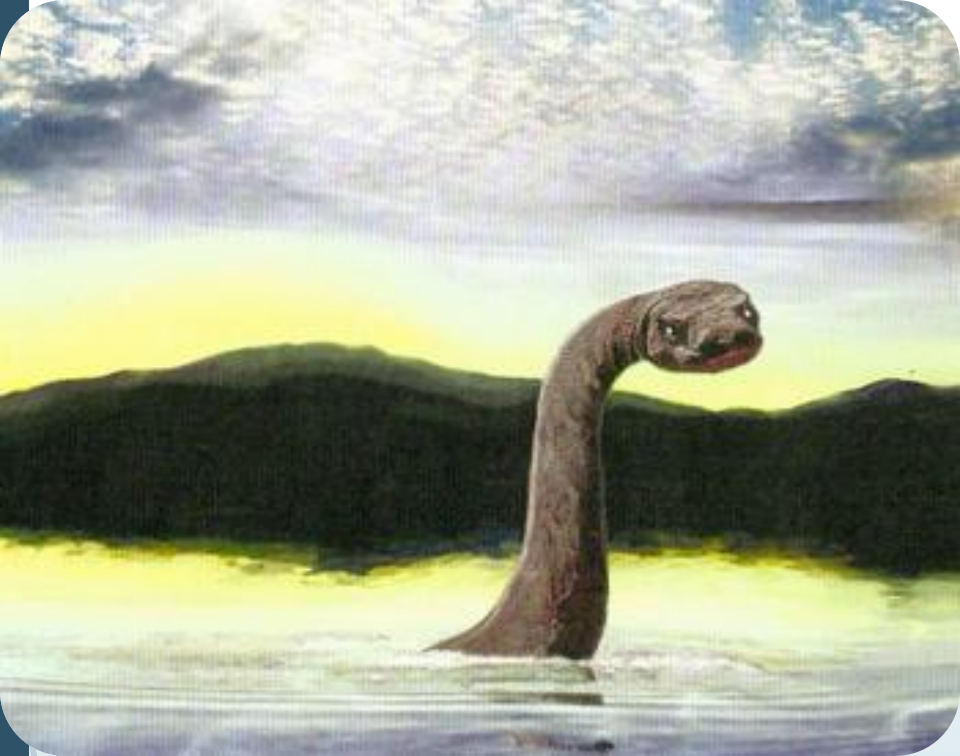

MONSTER

N

Nessie truth or myth?

The first hypothesis:
Monster
Nessie exists
because it is
spoken of in
the annals, it
will make the
video.

Many people have seen Nessie,
pictures are taken, videos are made.

Nessie does not exist, because no one can prove at least one of the theories

Proof: The legend of the Loch Ness monster for so many years does not cease to haunt the imagination of fans of the unknown creature. Although the evidence for the existence of Nessie stories are solely unreliable witnesses and fuzzy images, the number of enthusiasts who wish to catch the monster's tail, not decreased.

It is true, as his are looking for, so still not been found. The scientists studied the water of Loch Ness, where, according to legend, lives a legendary monster, using 600 separate sonar and satellite navigation system. The scientists tested the entire lake, but nothing like the monster they have found.

Many hypotheses have been refuted as an optical illusion

A dark grey arrow points to the right from the left edge of the slide. Below it, several thin, light blue lines curve upwards and to the right, resembling stylized grass or reeds.