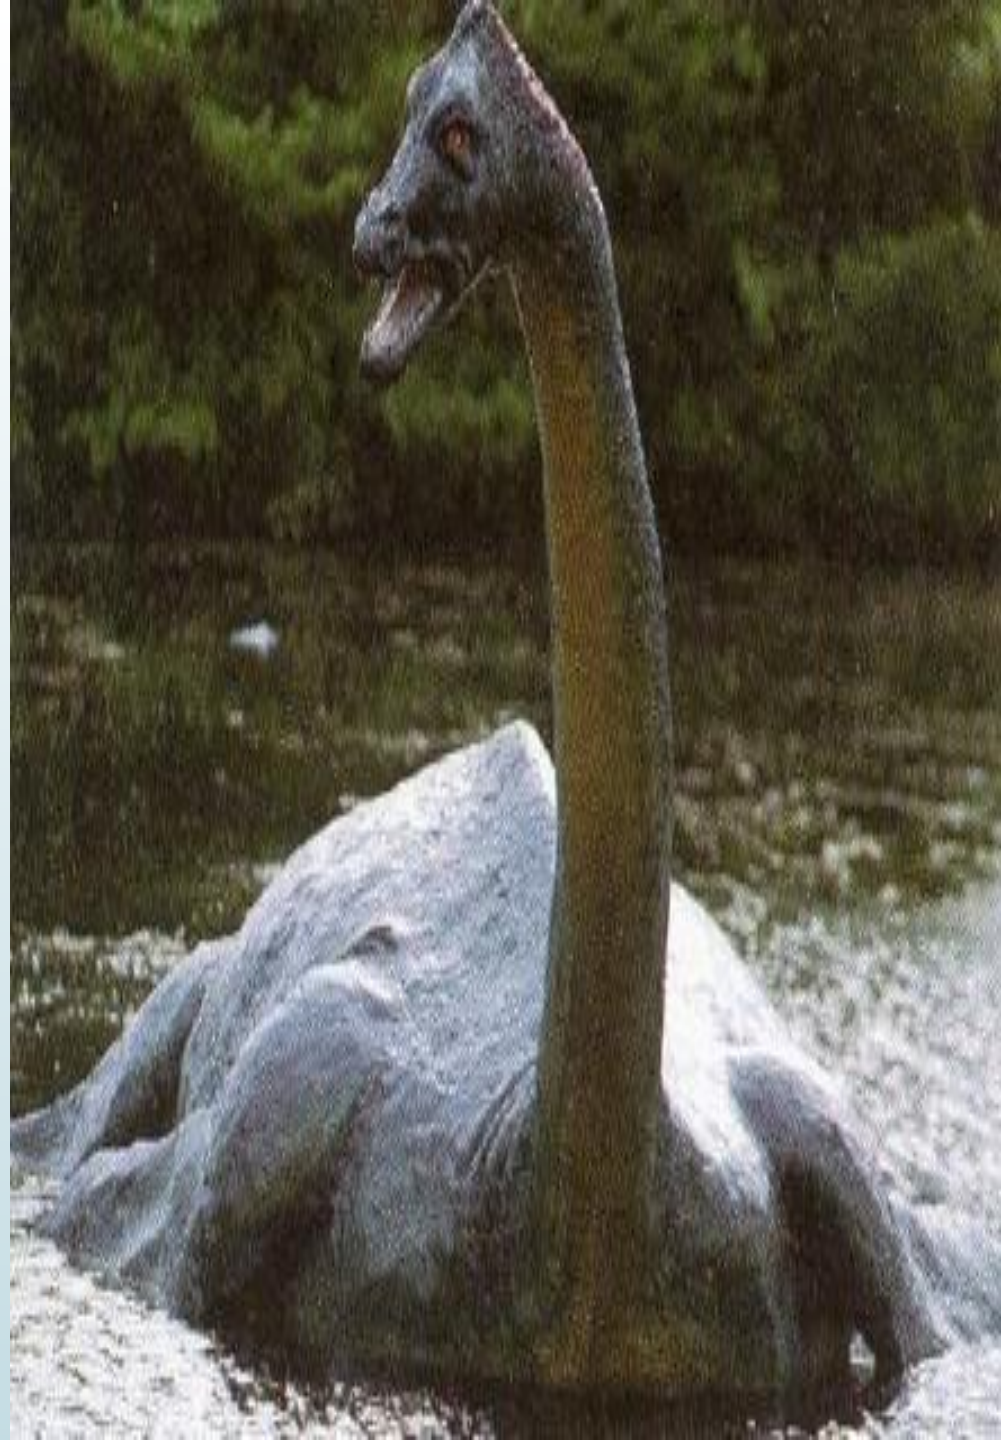

MONSTER

N

Nessie truth or myth?

The first hypothesis:
Monster
Nessie exists
because it is
spoken of in
the annals, it
will make the
video.

Many people have seen Nessie,
pictures are taken, videos are made.

Nessie does not exist, because no one can prove at least one of the theories

Proof: The legend of the Loch Ness monster for so many years does not cease to haunt the imagination of fans of the unknown creature. Although the evidence for the existence of Nessie stories are solely unreliable witnesses and fuzzy images, the number of enthusiasts who wish to catch the monster's tail, not decreased.

It is true, as his are looking for, so still not been found. The scientists studied the water of Loch Ness, where, according to legend, lives a legendary monster, using 600 separate sonar and satellite navigation system. The scientists tested the entire lake, but nothing like the monster they have found.

Many hypotheses have been refuted as an optical illusion

A dark grey arrow points to the right from the left edge of the slide. Below it, several thin, light blue lines curve upwards and to the right, resembling stylized grass or reeds.