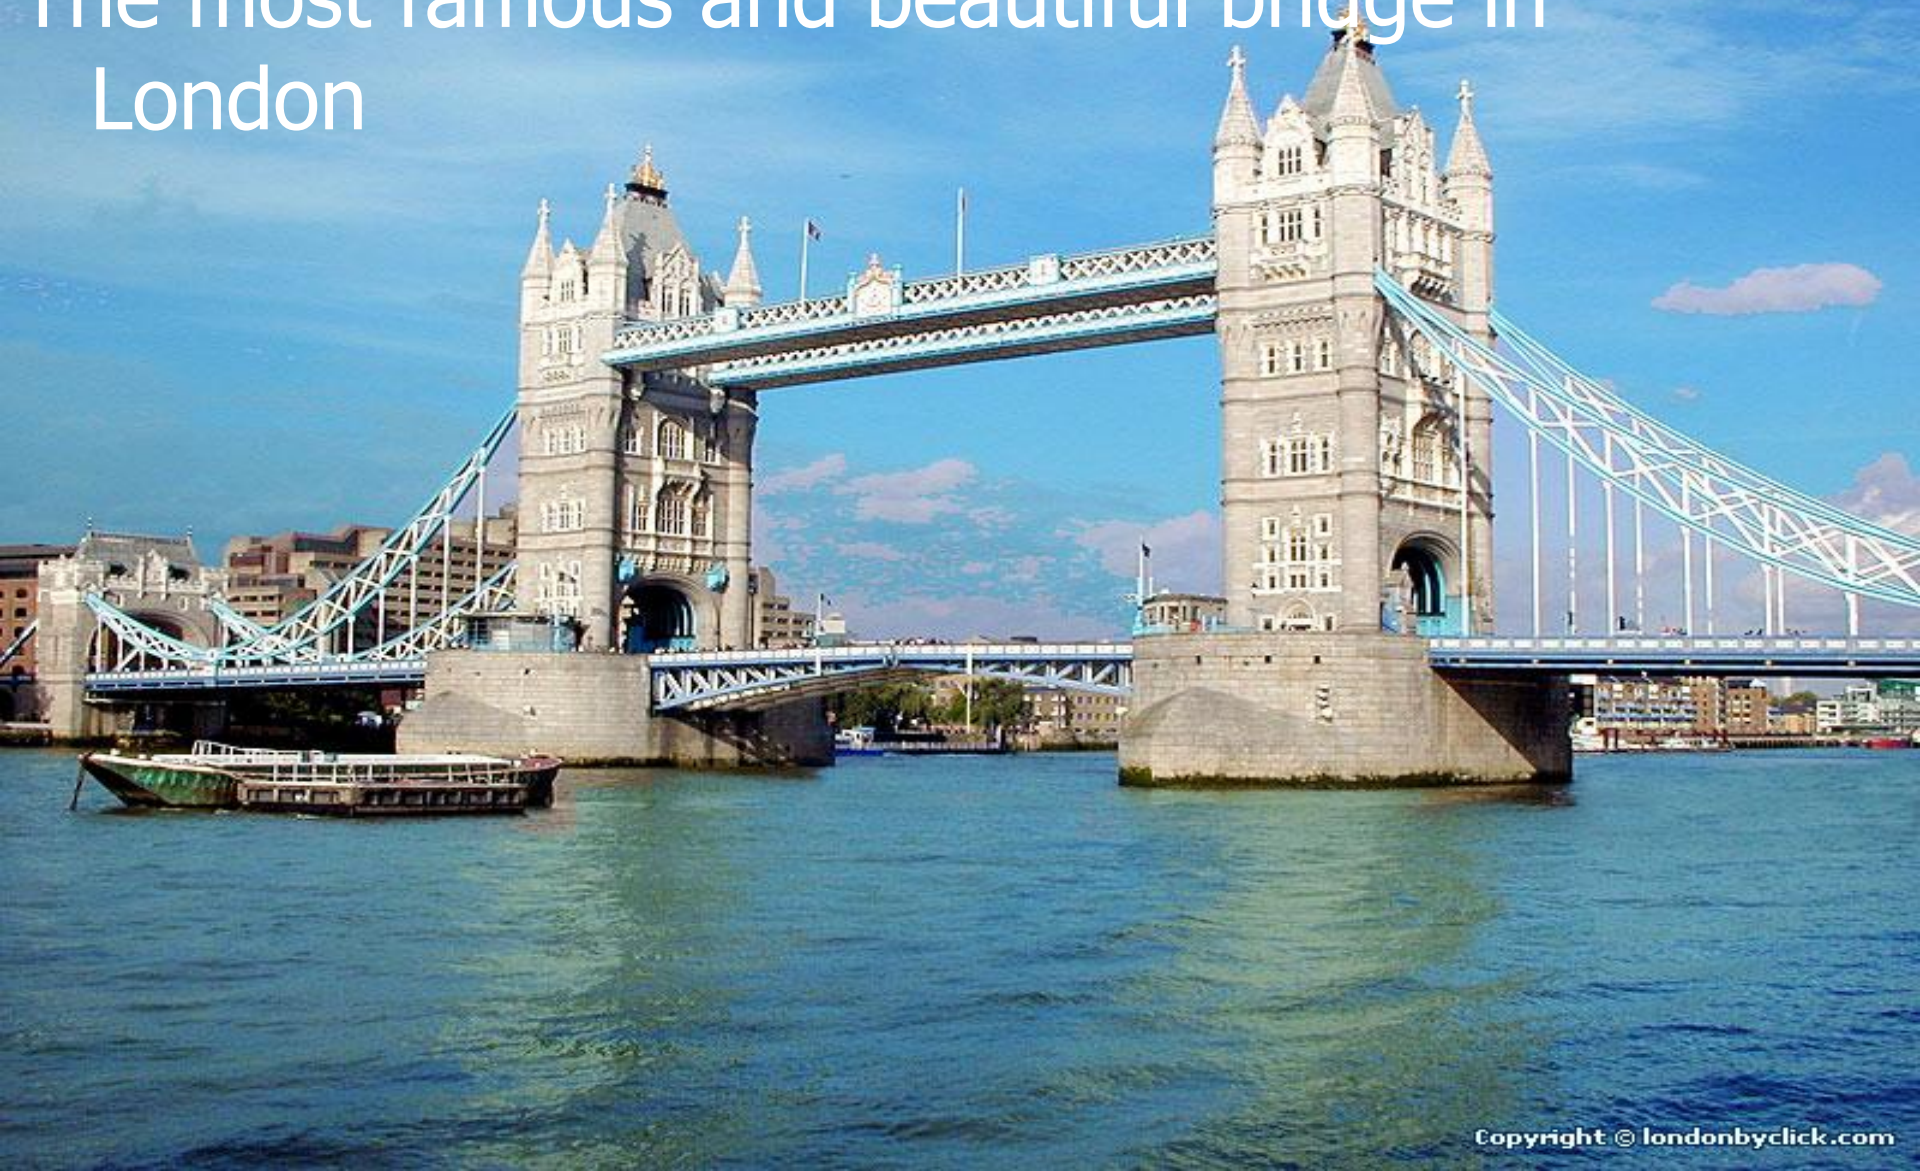

# The Tower of London

Tower of London is the symbol of England. It was a fortress, a castle, a prison and a museum.

# The White Tower

The highest tower in the Tower of London  
and the oldest  
part.

# The Bloody Tower

Part of the  
Tower of  
London

# Tower Bridge

The most famous and beautiful bridge in London