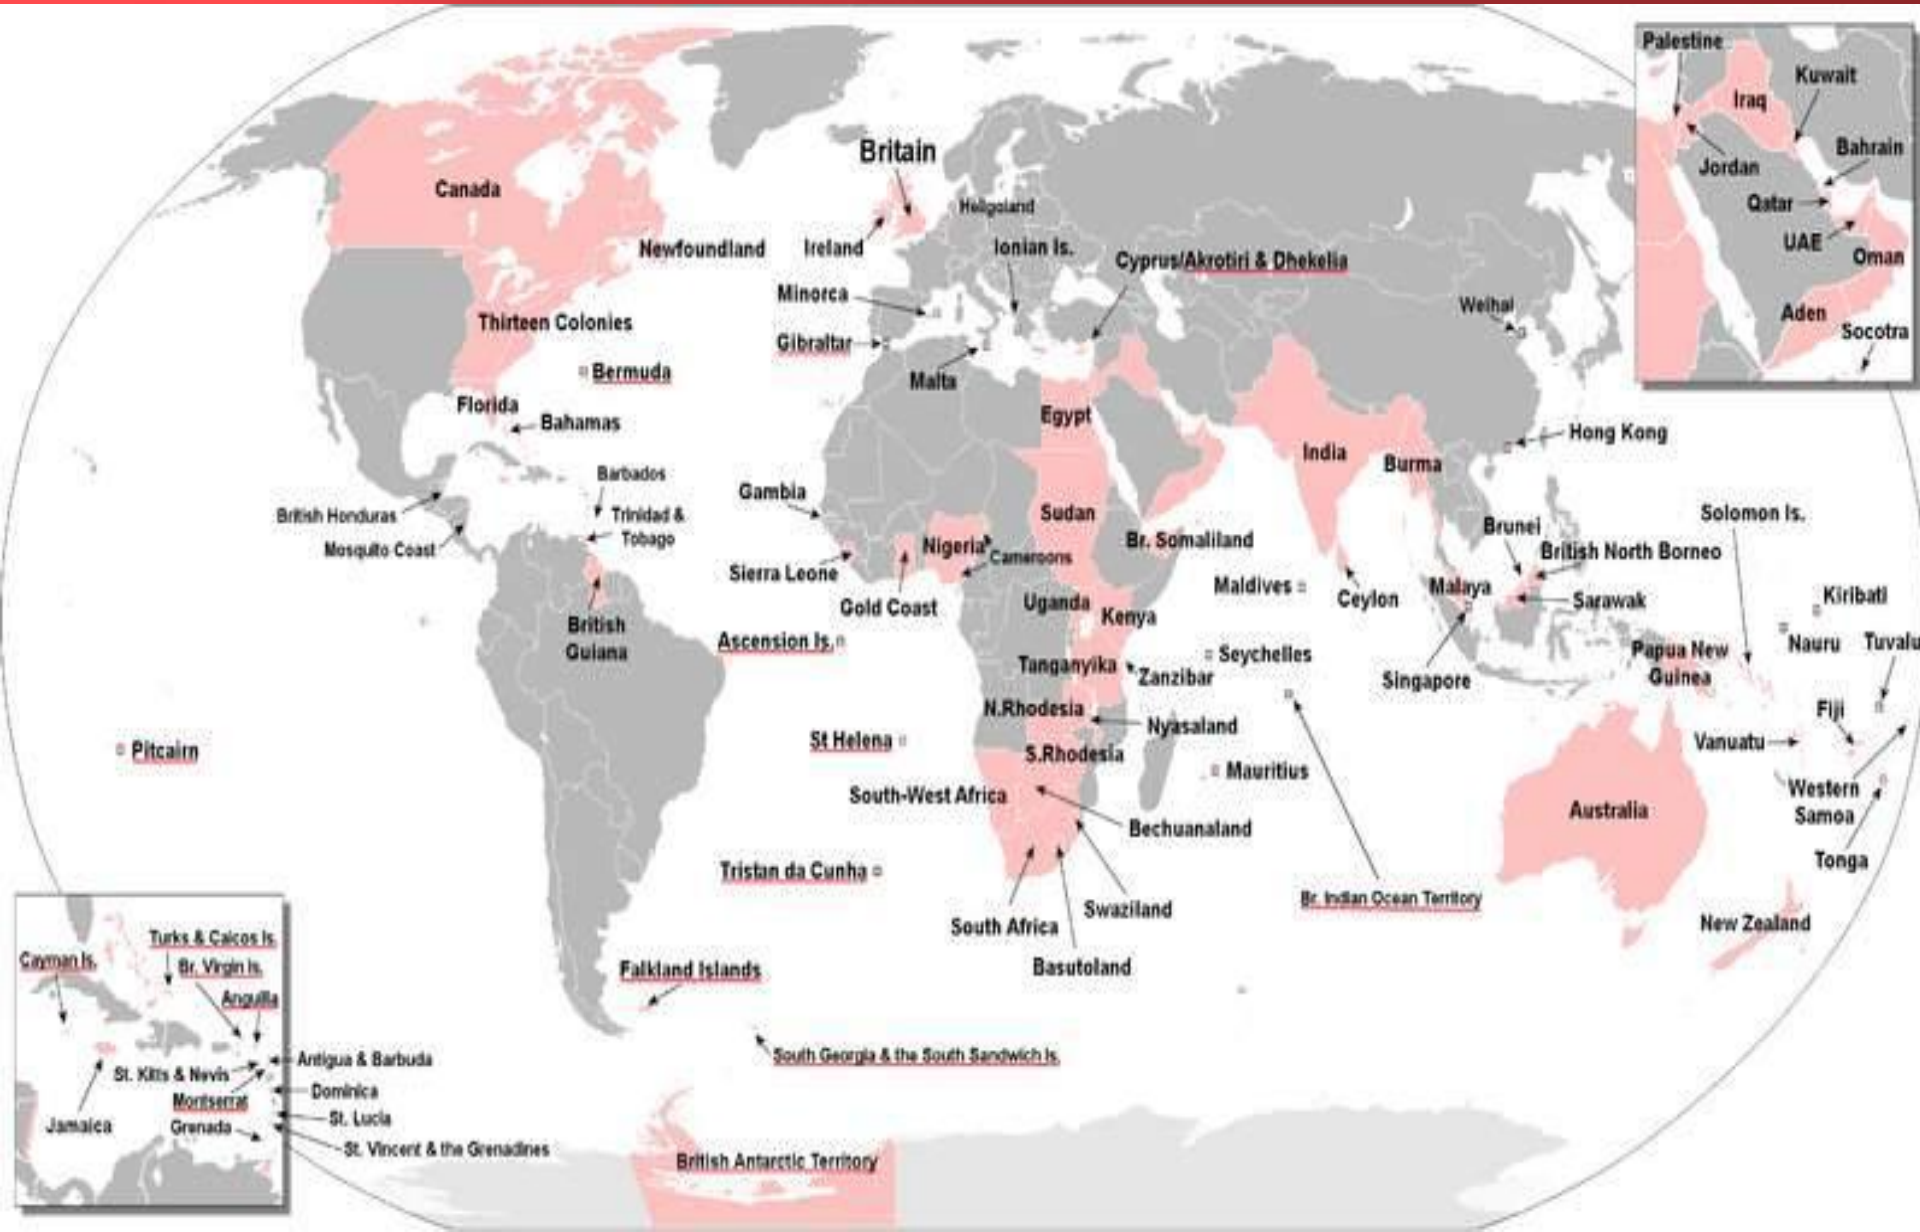

His full name is Edward Antony Richard Louis. He was born on the 10th of March 1964.

Sophie, Countess of Wessex

The members of the Royal family live in Buckingham Palace. But also they had a residence in the Windsor Castle

Windsor Castle

Former British Colonies

Commonwealth

A Commonwealth is a united state of former colonies. There are sixteen countries in it, including the United Kingdom, Canada, Australia, Papua New Guinea, New Zealand, and Jamaica.