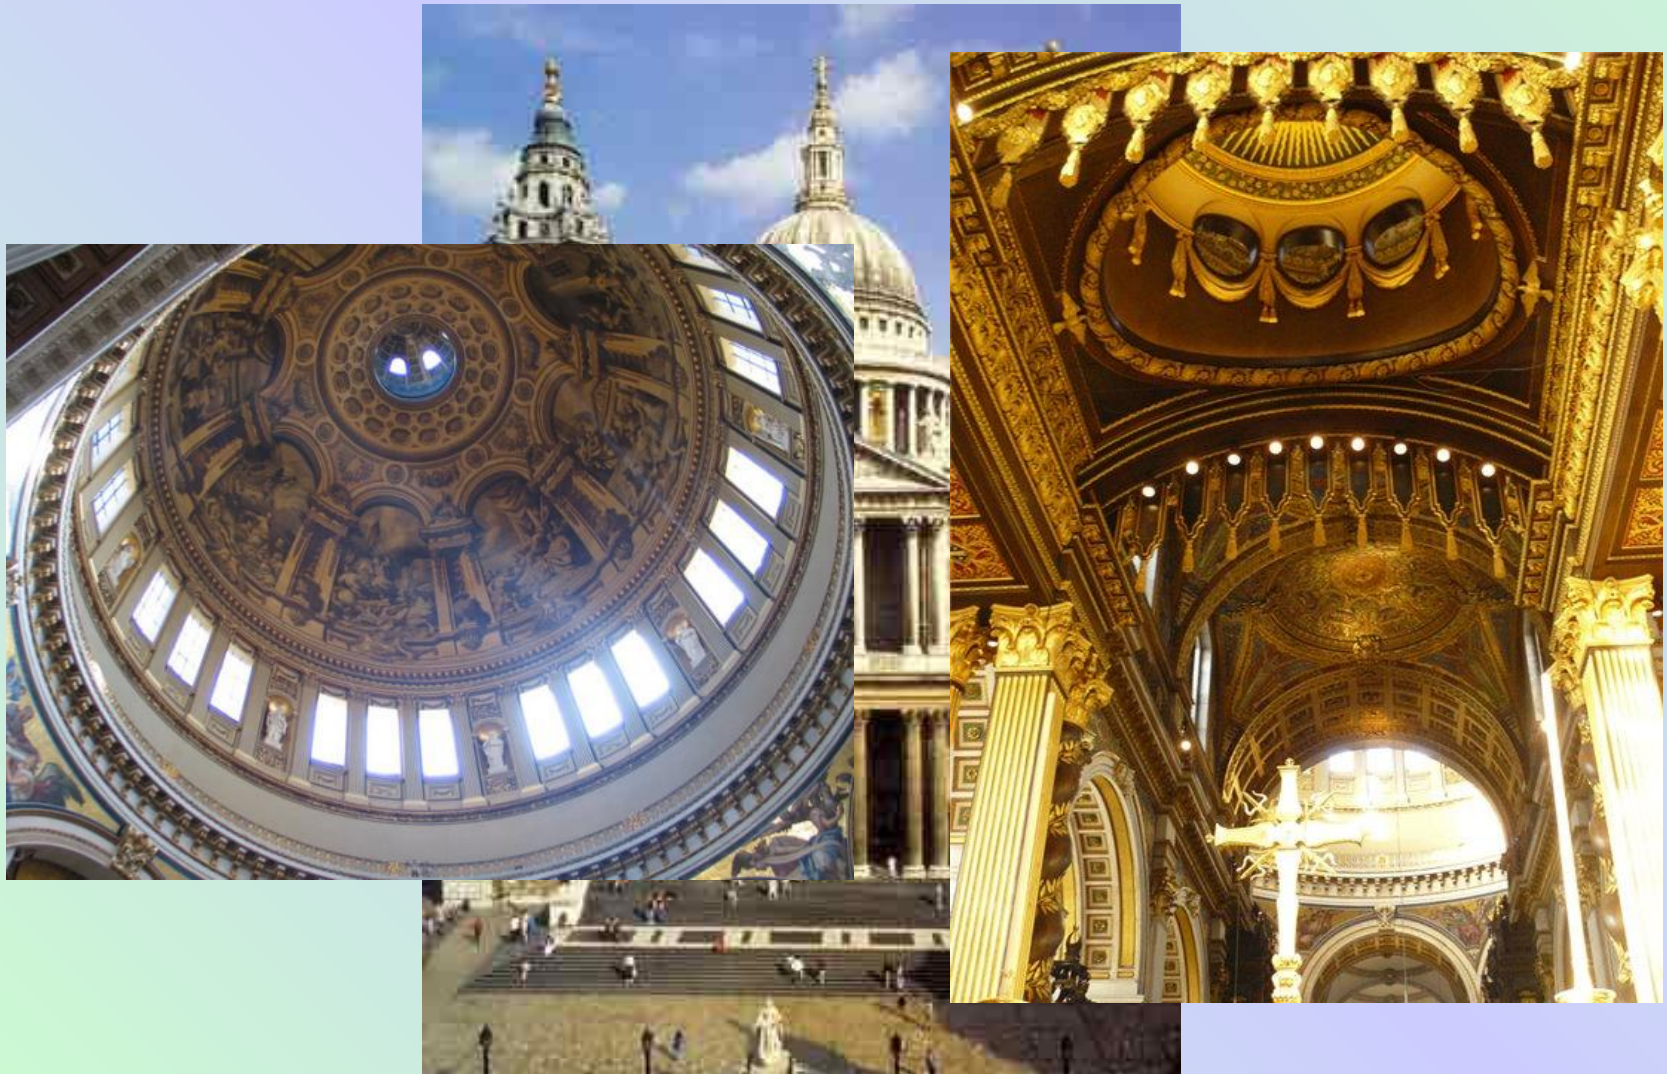

St. Paul's Cathedral