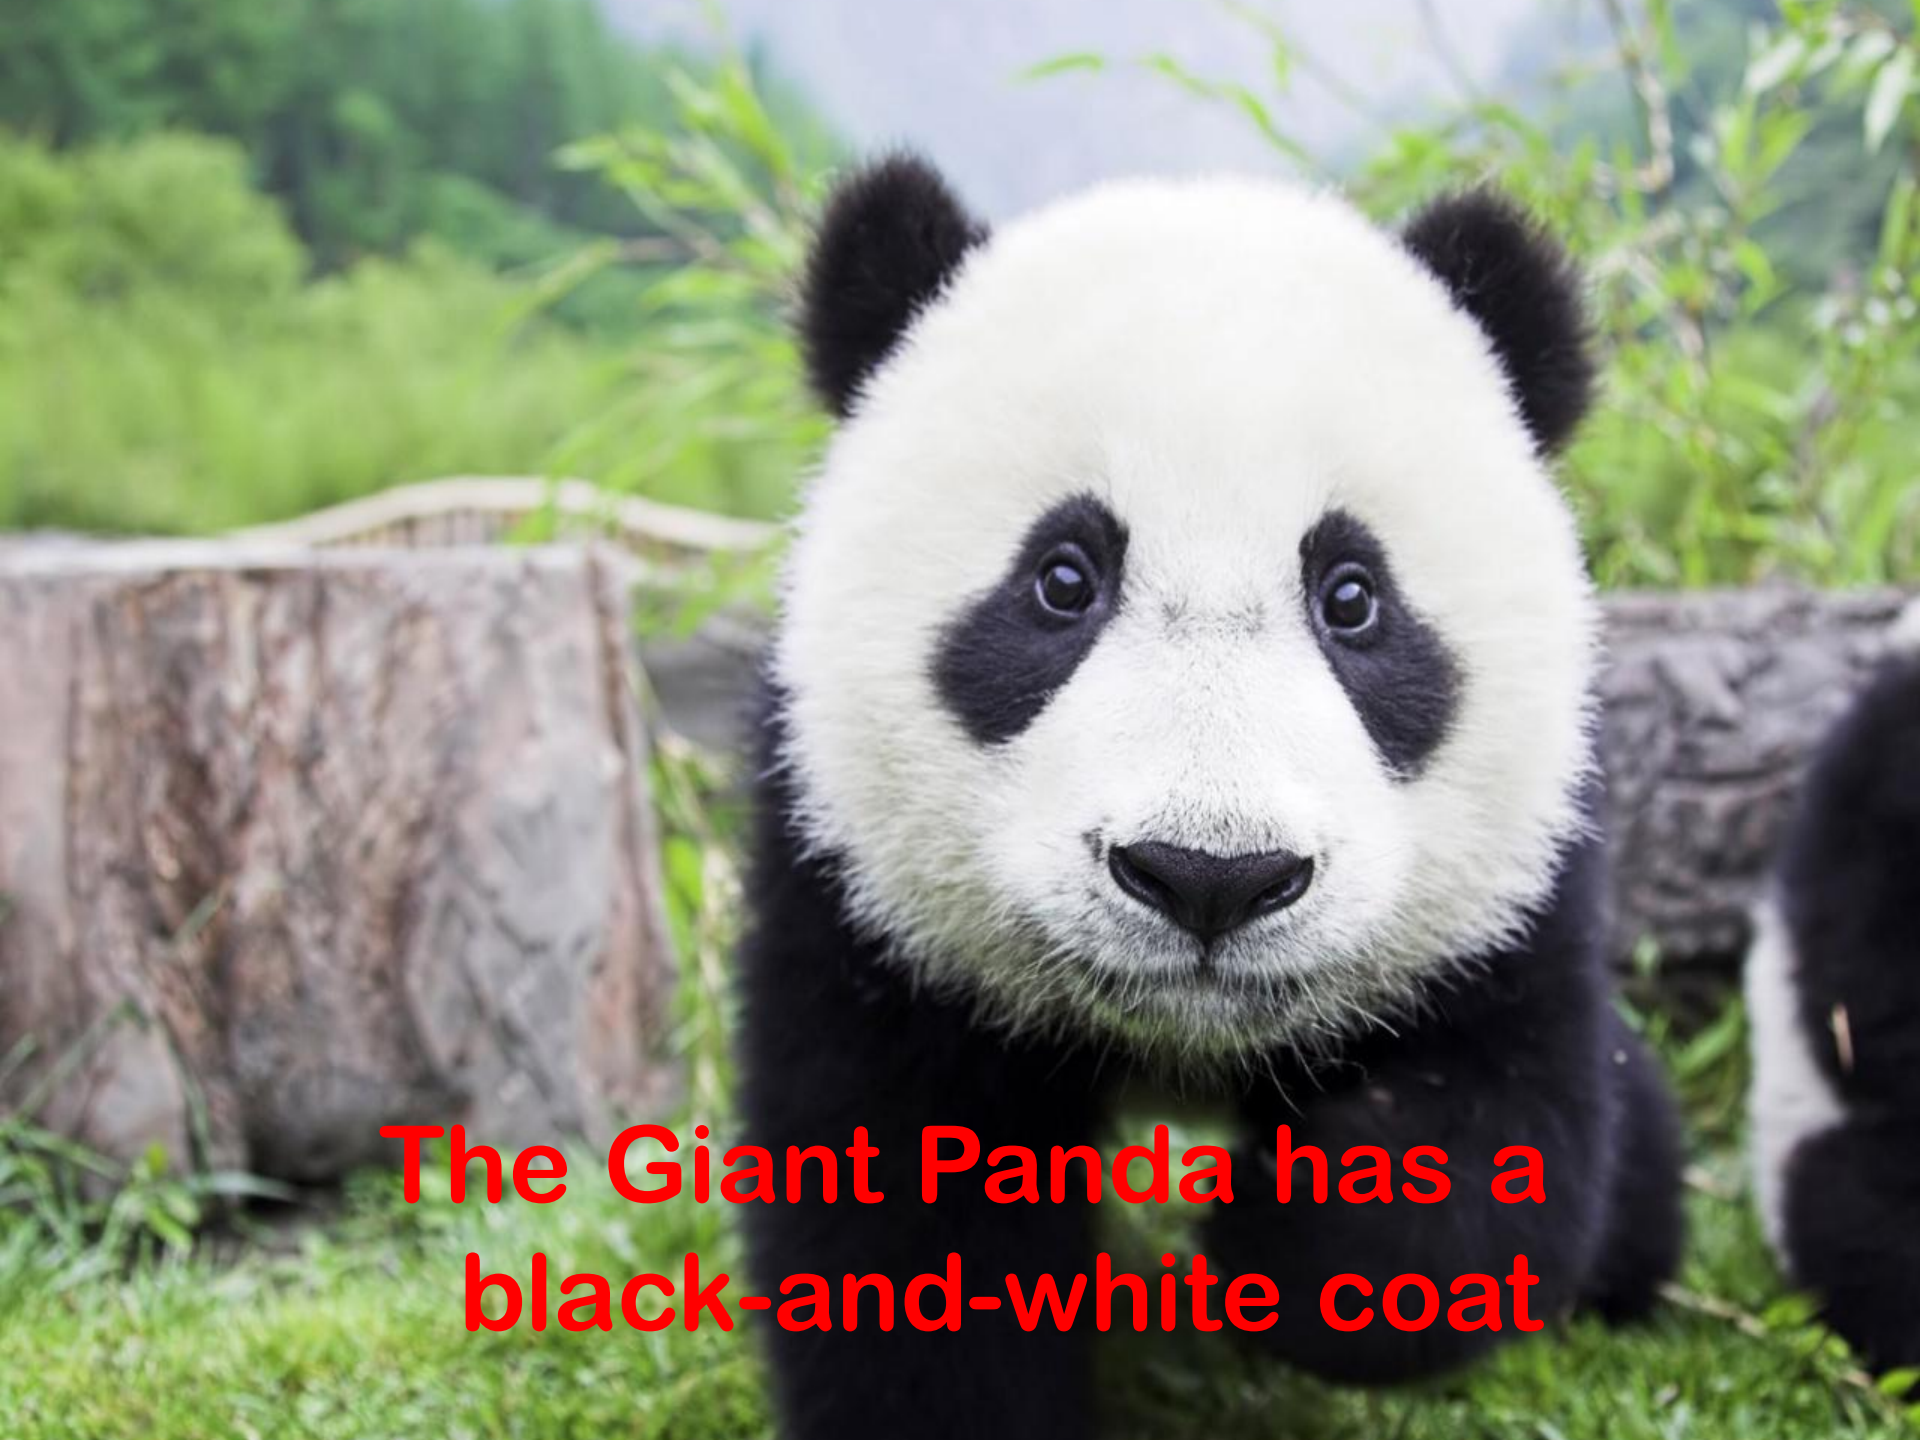

The Giant Panda

A photograph of two giant panda cubs resting on a log. The cubs are black and white, with black patches around their eyes and on their ears. They are positioned one above the other, with the top cub looking towards the camera and the bottom cub looking slightly to the side. The log they are resting on is part of a larger tree trunk, and the background is a blurred green forest.

made by Karina
Tkacheva

**The Giant Panda is among
the world's most adored
and protected rare animals**

The Giant Panda is an emblem of
WWF (World Wildlife Fund) ©

WWWF®

There are about 1600 (one thousand and six hundred) individuals living in the wild nature

**The Giant Panda lives in a few
mountain ranges in central
China**

**The Giant Panda has a
black-and-white coat**

The Giant Panda's diet is 99 per cent of bamboo

**The Giant Panda is Endangered
animal**