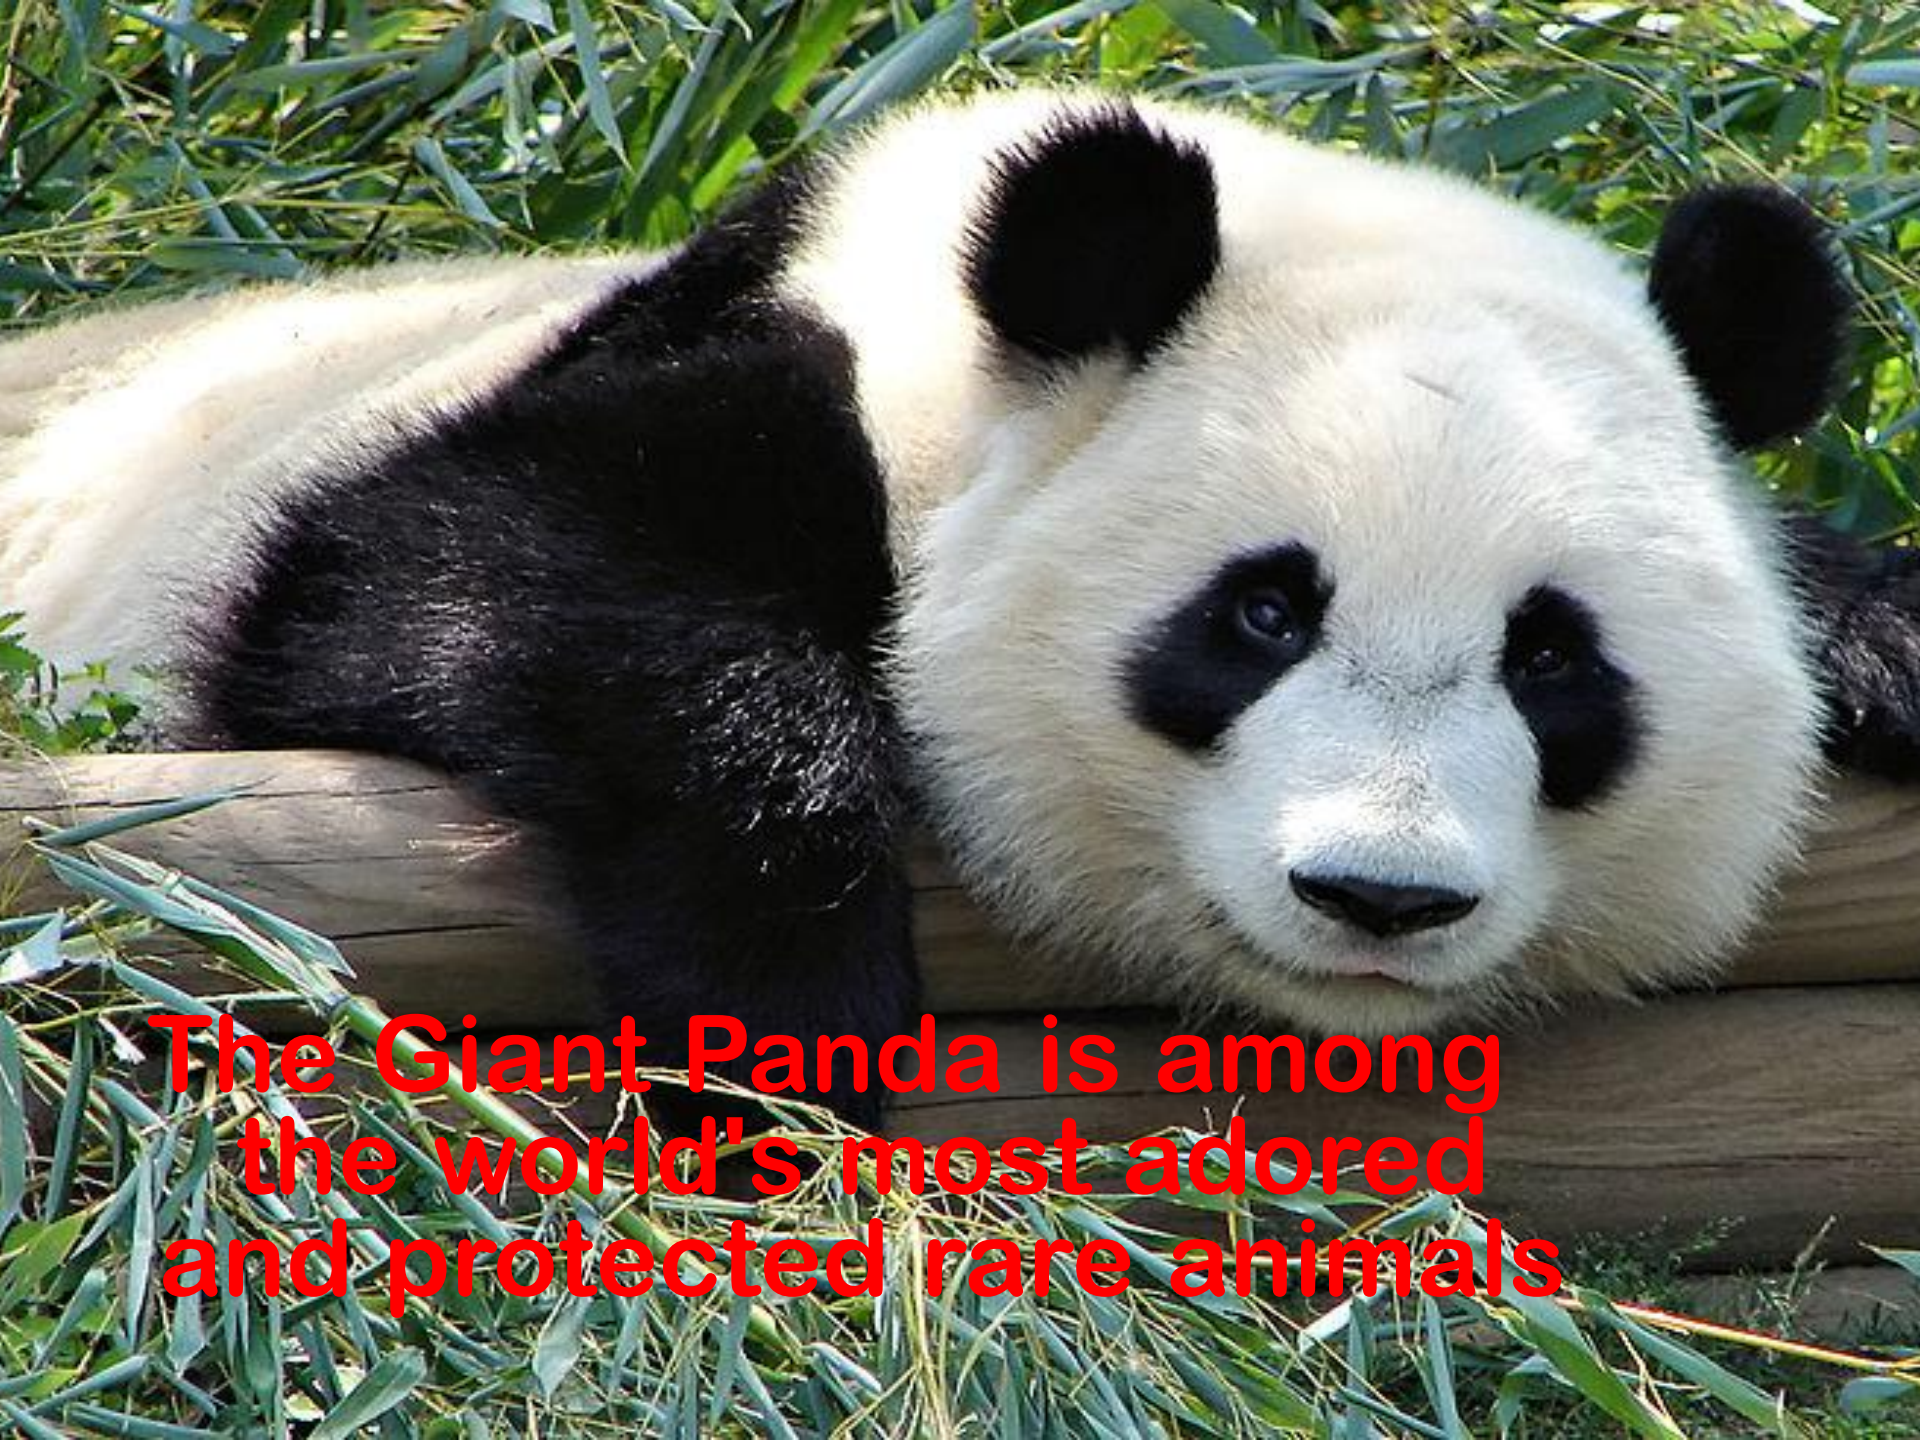

The Giant Panda

A photograph of two giant panda cubs resting on a log. The cubs are black and white, with black patches around their eyes and on their ears. They are positioned one above the other, with the top cub looking towards the camera and the bottom cub looking slightly to the side. The log they are resting on is part of a larger tree trunk, and the background is a blurred green forest.

made by Karina
Tkacheva

**The Giant Panda is among
the world's most adored
and protected rare animals**

The Giant Panda is an emblem of
WWF (World Wildlife Fund) ©

WWF®

There are about 1600 (one thousand and six hundred) individuals living in the wild nature

**The Giant Panda lives in a few
mountain ranges in central
China**

**The Giant Panda has a
black-and-white coat**

The Giant Panda's diet is 99 per cent of bamboo

**The Giant Panda is Endangered
animal**

A 3D rendered panda character, likely Po from the movie 'Kung Fu Panda', is shown from the waist up. He has his arms raised high in a celebratory gesture, with his hands open. He has a white face with black eye patches and a black body with white belly. He is wearing a yellow and red striped sash. The background is plain white.