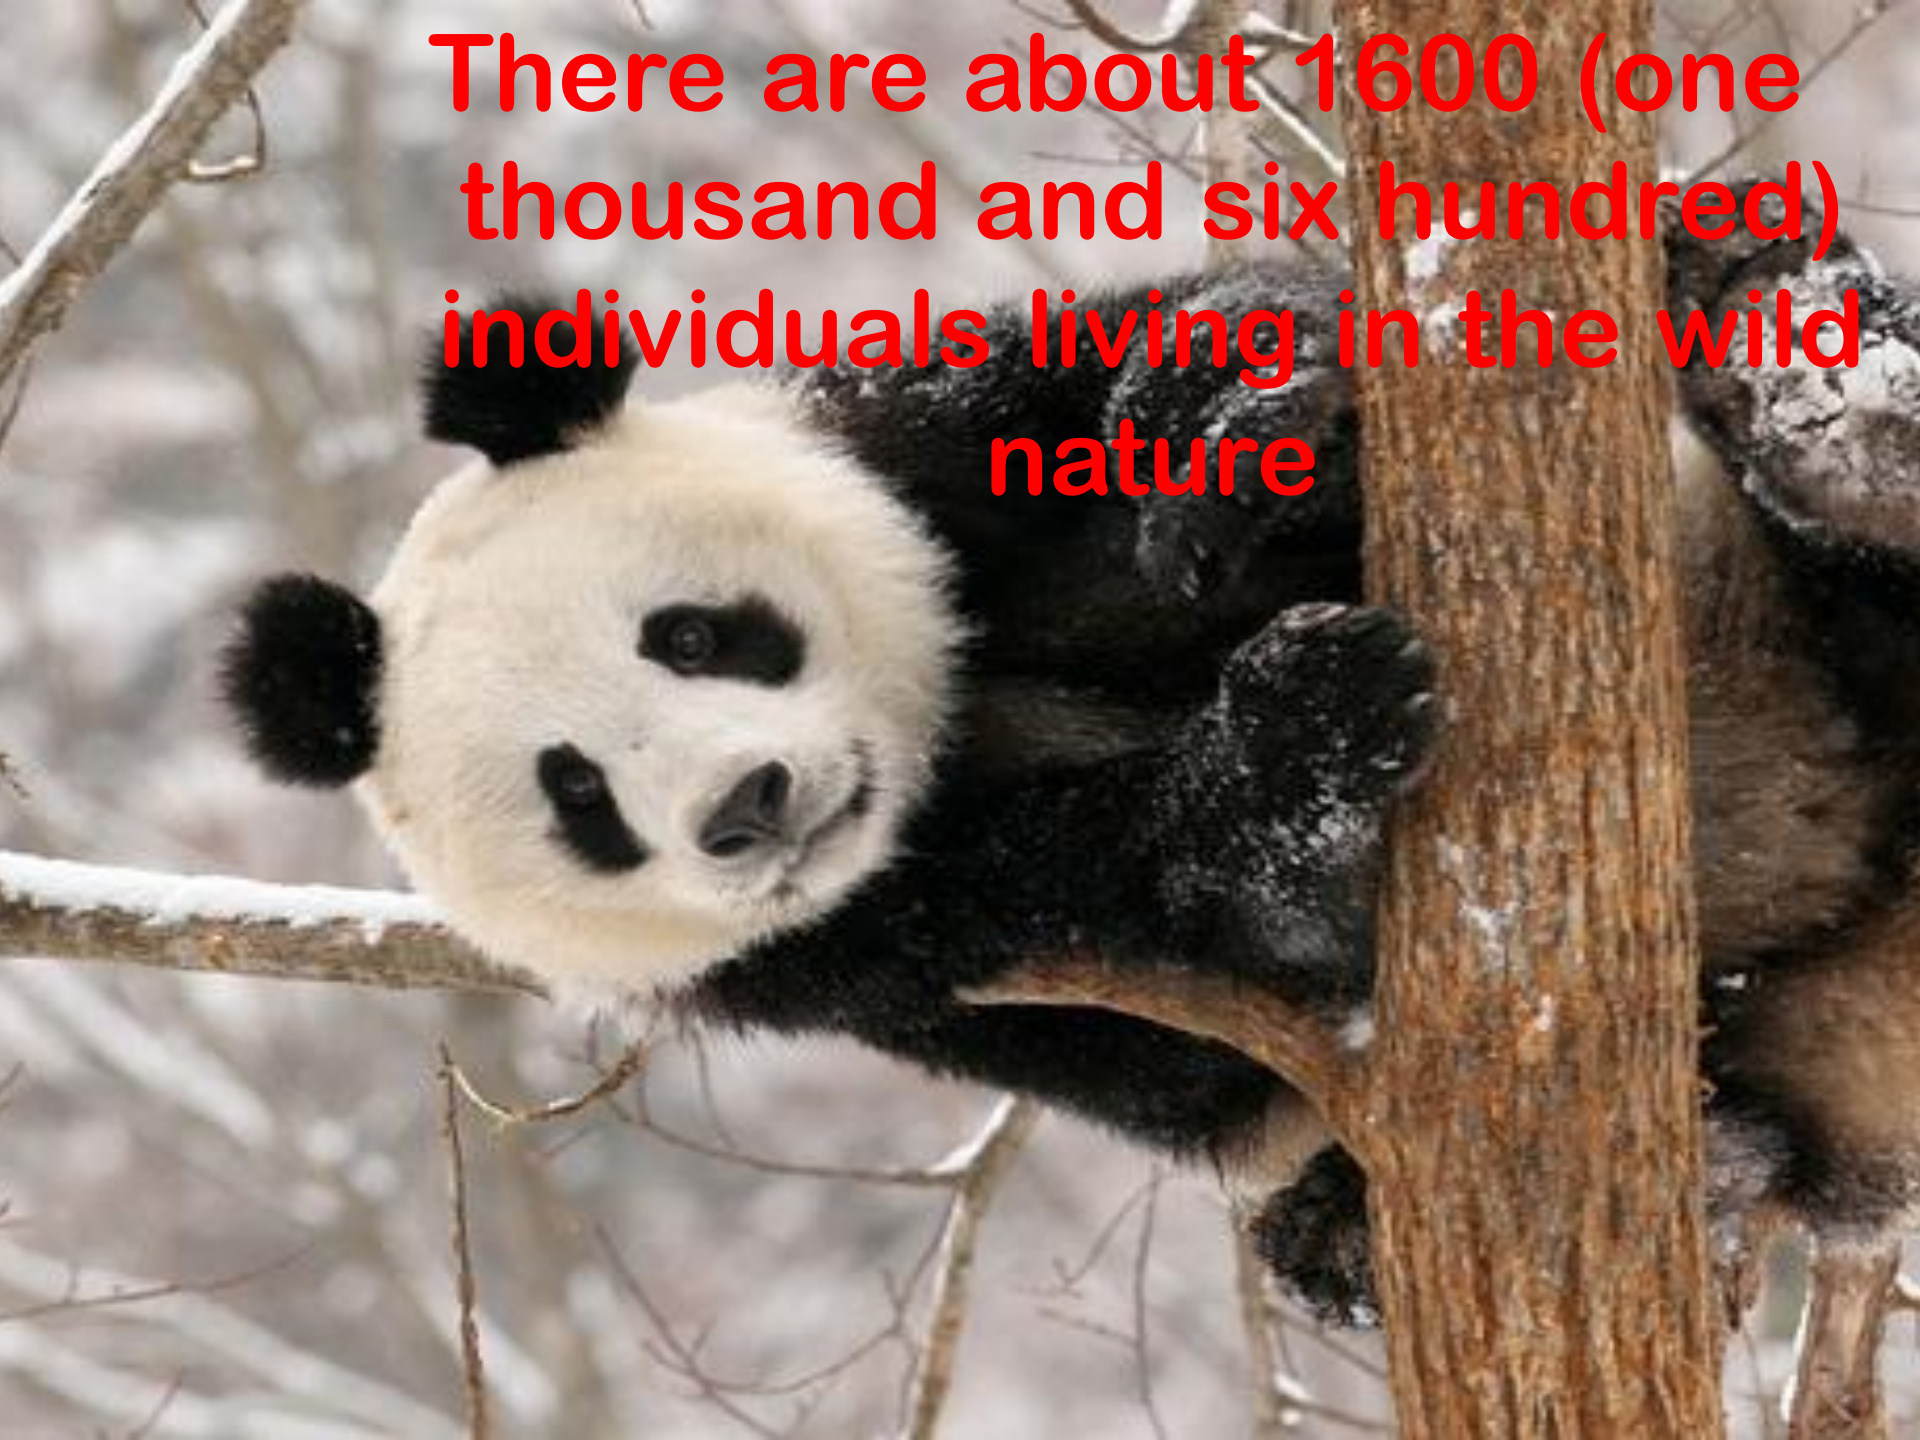

The Giant Panda

A photograph of two giant panda cubs resting on a log. The cubs are black and white, with black patches around their eyes and on their ears. They are positioned one above the other, with the top cub looking towards the camera and the bottom cub looking slightly to the side. The log they are resting on is part of a larger tree trunk, and the background is a blurred green forest.

made by Karina
Tkacheva

**The Giant Panda is among
the world's most adored
and protected rare animals**

The Giant Panda is an emblem of
WWF (World Wildlife Fund) ©

WWWF®

There are about 1600 (one thousand and six hundred) individuals living in the wild nature

**The Giant Panda lives in a few
mountain ranges in central
China**

**The Giant Panda has a
black-and-white coat**

The Giant Panda's diet is 99 per cent of bamboo

**The Giant Panda is Endangered
animal**