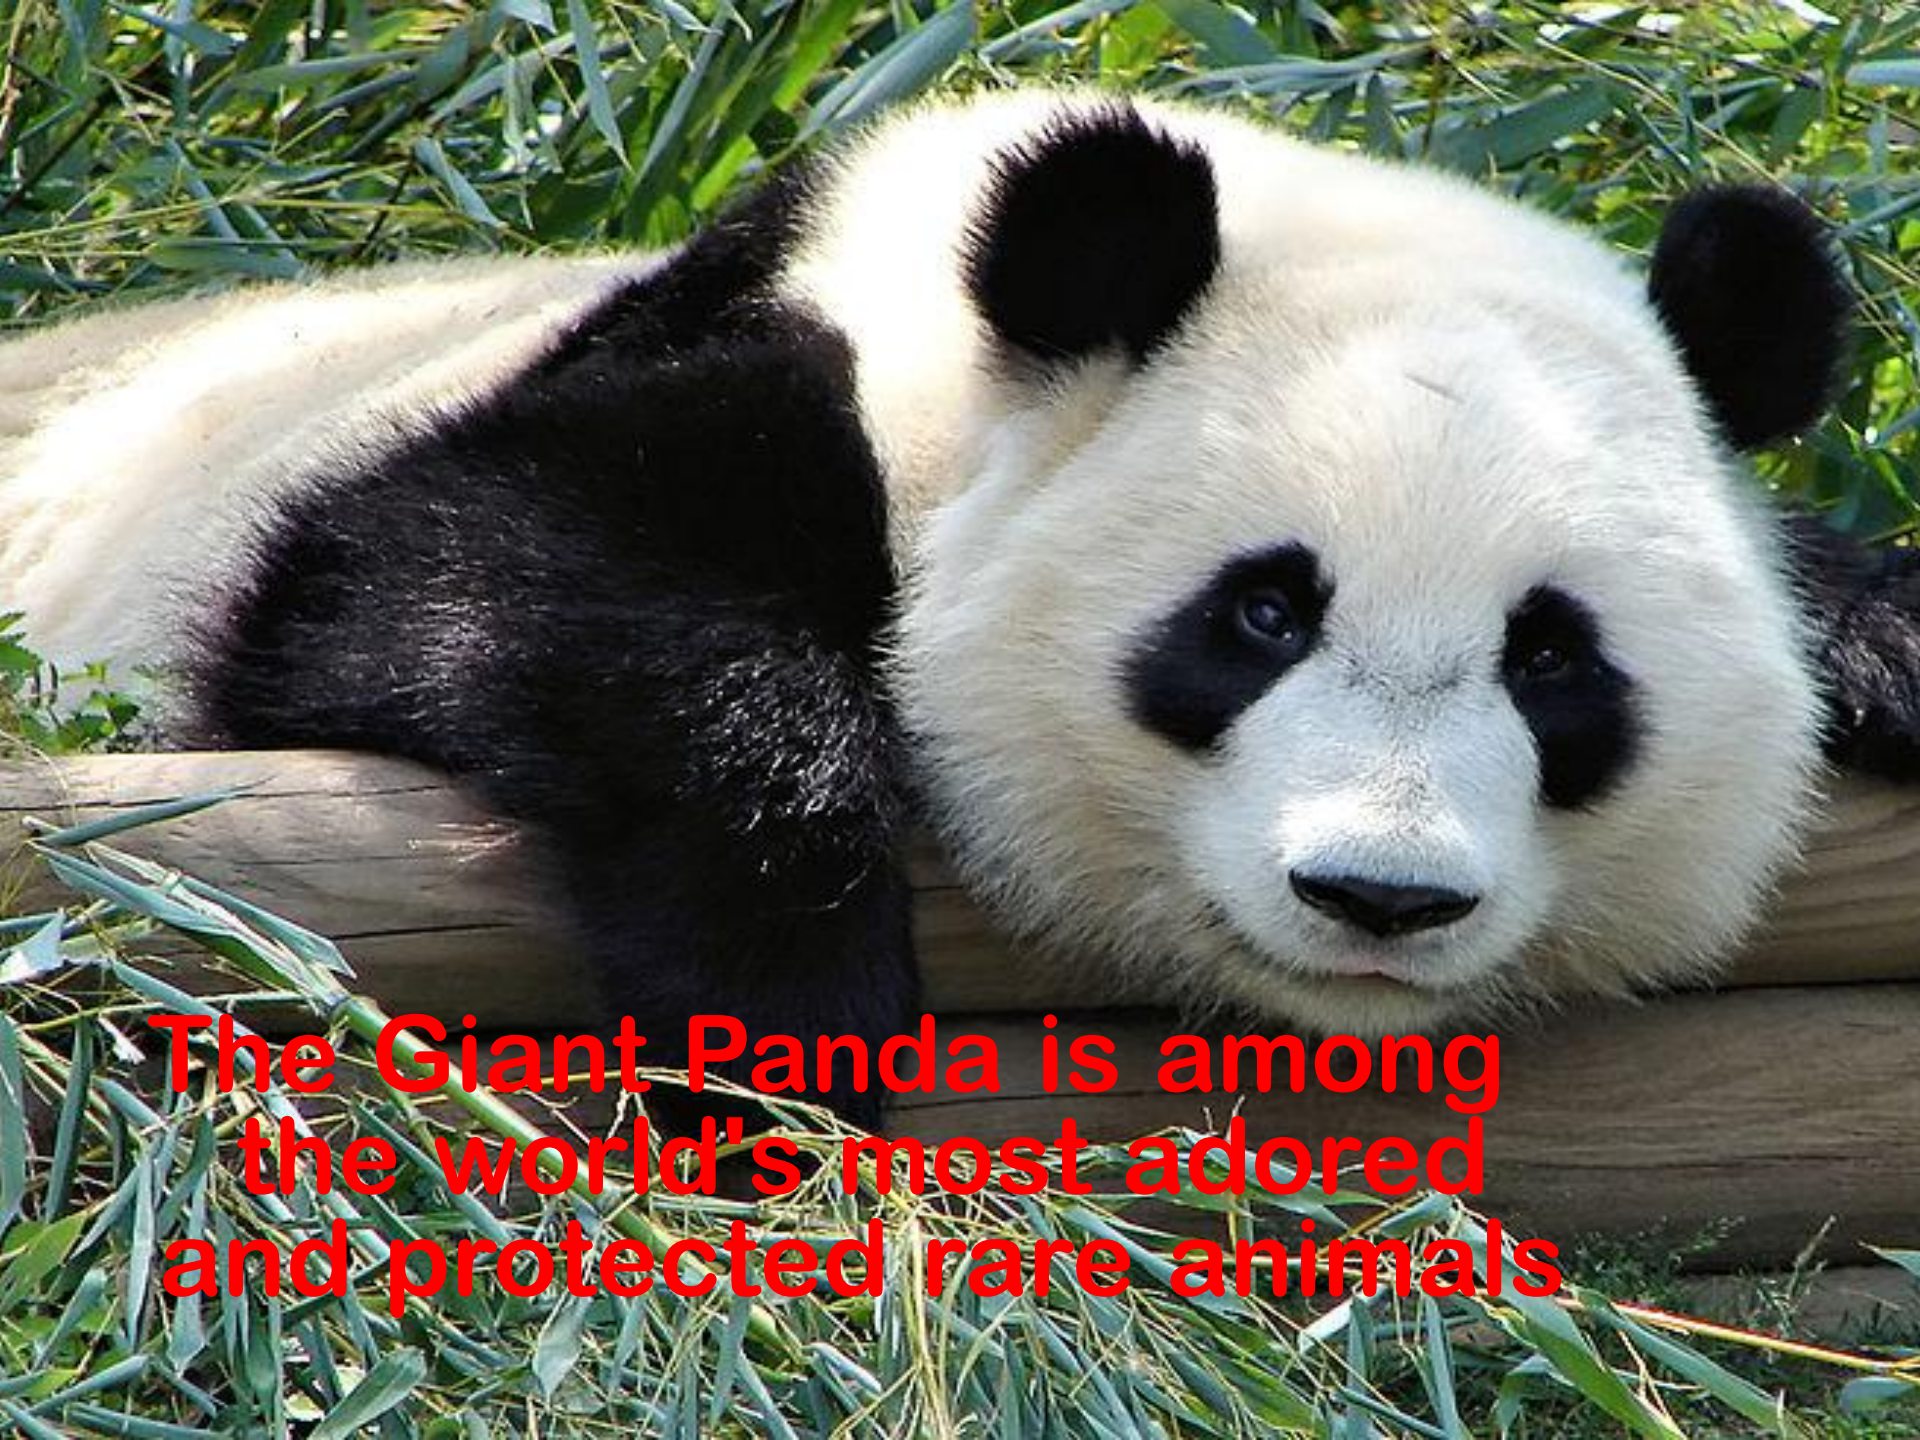

The Giant Panda

A photograph of two giant panda cubs resting on a log. The cubs are black and white, with black patches around their eyes and on their ears. They are positioned one above the other, with the top cub looking towards the camera and the bottom cub looking slightly to the side. The log they are resting on is part of a larger tree trunk, and the background is a blurred green forest.

made by Karina
Tkacheva

**The Giant Panda is among
the world's most adored
and protected rare animals**

The Giant Panda is an emblem of
WWF (World Wildlife Fund) ©

WWWF®

There are about 1600 (one thousand and six hundred) individuals living in the wild nature

**The Giant Panda lives in a few
mountain ranges in central
China**

**The Giant Panda has a
black-and-white coat**

The Giant Panda's diet is 99 per cent of bamboo

**The Giant Panda is Endangered
animal**