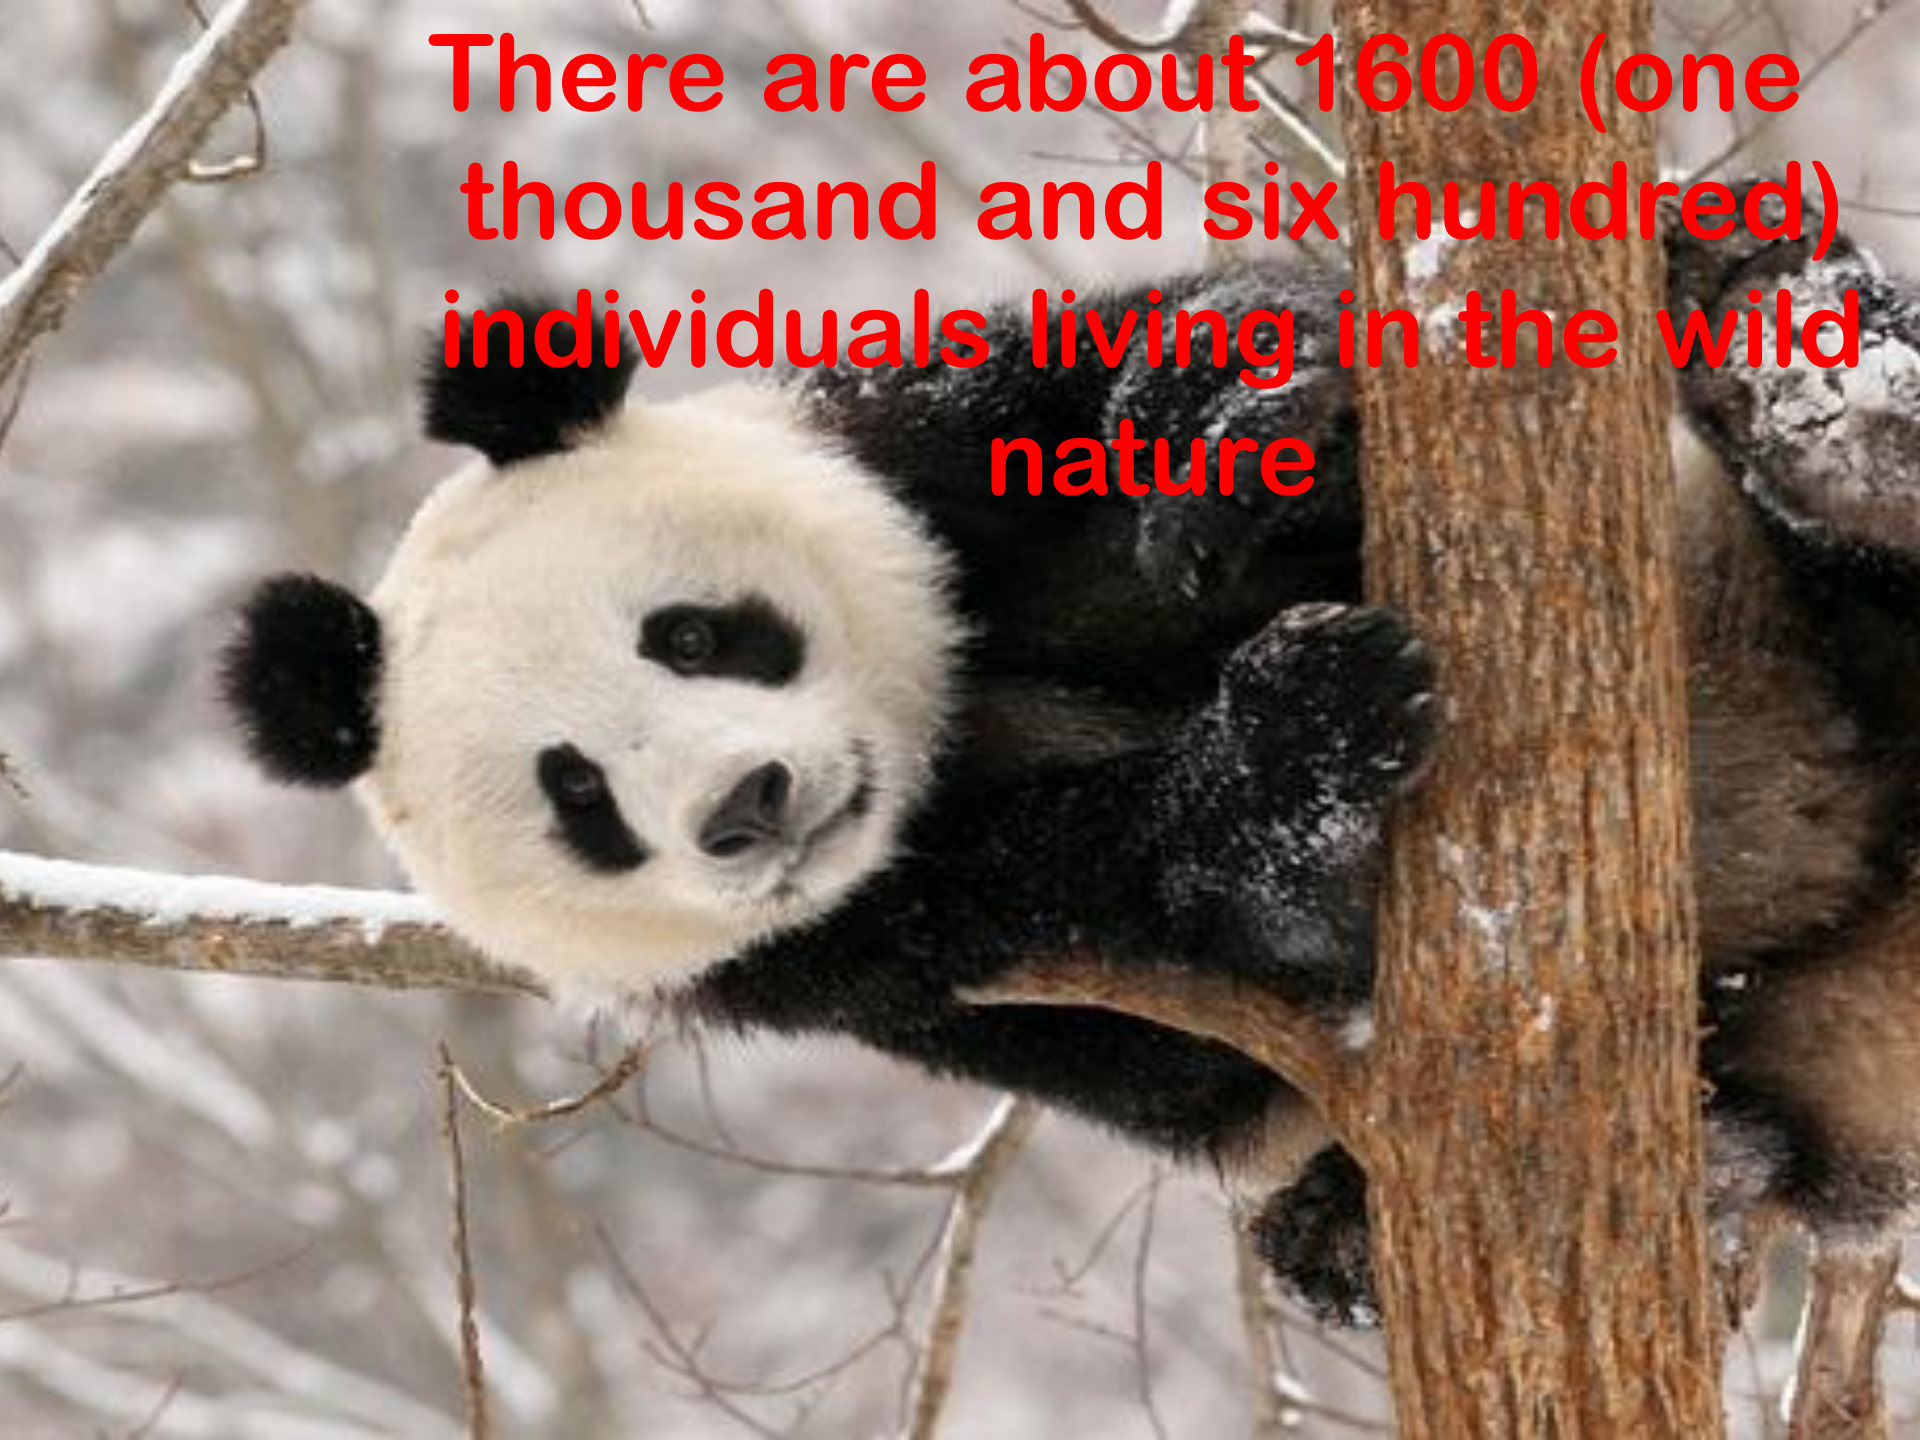

The Giant Panda

A photograph of two giant panda cubs resting on a log. The cubs are black and white, with black patches around their eyes and on their ears. They are positioned one above the other, with the top cub looking towards the camera and the bottom cub looking slightly to the side. The log they are resting on is part of a larger tree trunk, and the background is a blurred green forest.

made by Karina
Tkacheva

**The Giant Panda is among
the world's most adored
and protected rare animals**

The Giant Panda is an emblem of
WWF (World Wildlife Fund) ©

WWF®

There are about 1600 (one thousand and six hundred) individuals living in the wild nature

**The Giant Panda lives in a few
mountain ranges in central
China**

**The Giant Panda has a
black-and-white coat**

The Giant Panda's diet is 99 per cent of bamboo

**The Giant Panda is Endangered
animal**

A 3D rendered panda character, likely Po from the movie 'Kung Fu Panda', is shown from the waist up. He has his arms raised high in a celebratory gesture, with his hands open. He has a white face with black eye patches and a black body with white belly. He is wearing a yellow and red striped sash. The background is plain white.