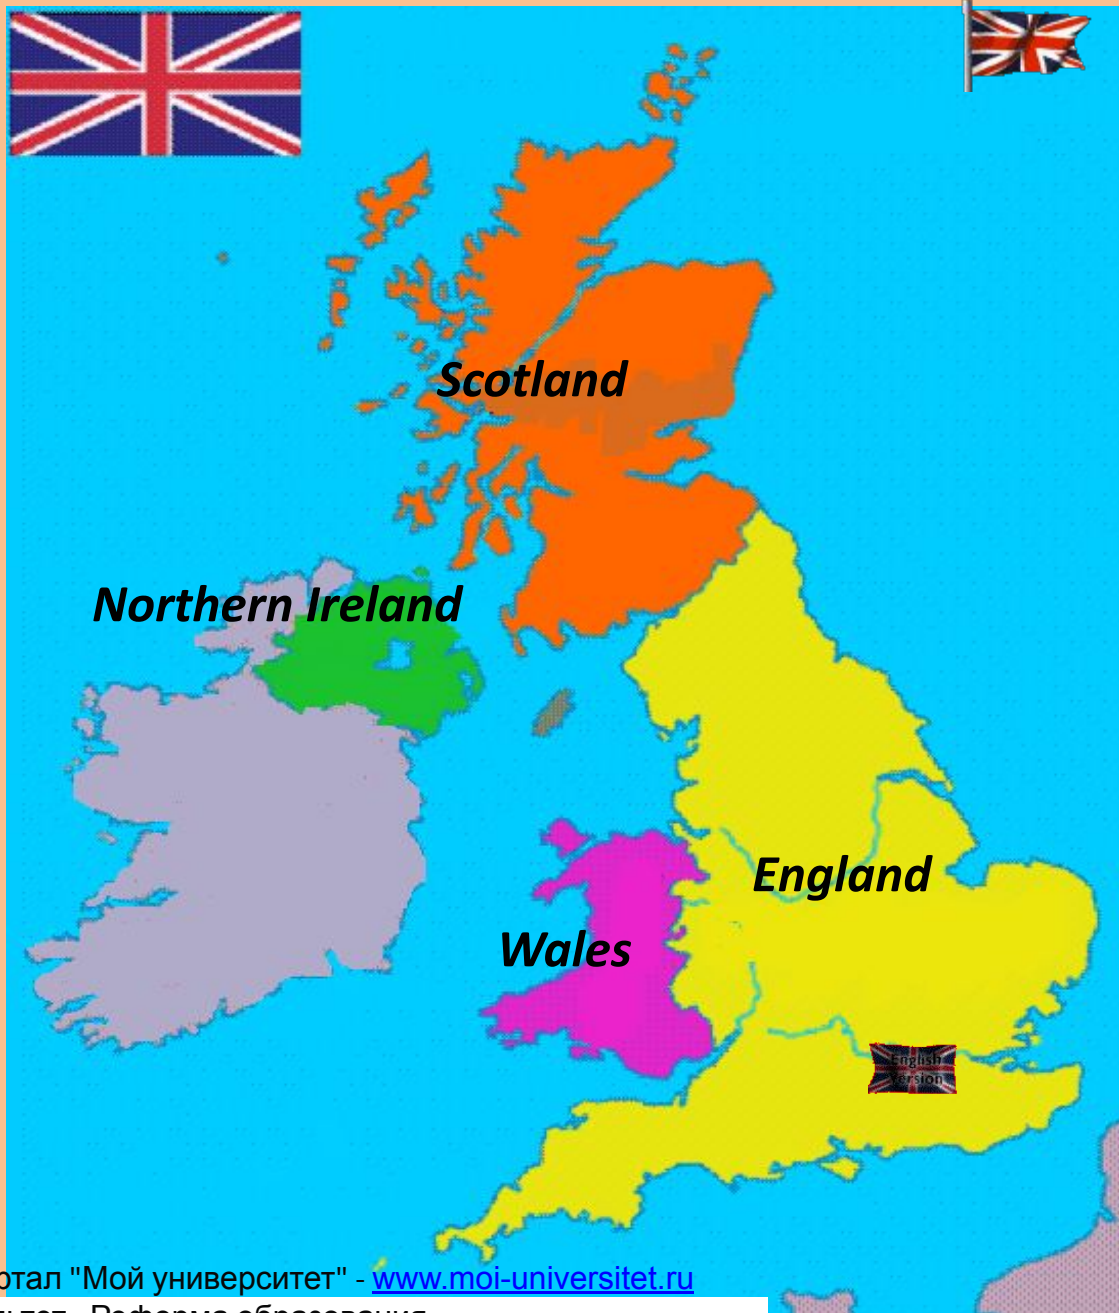

Образовательный портал "Мой университет" - www.moi-universitet.ru

Факультет «Реформа образования» -

wwwwww.www.eduwww.edu-www.edu-reformawww.edu-reforma.www.edu-reforma.ru

ma.ru

Great Britain is an island that lies off the north west of Europe. It is the largest island of Europe. It is 500 km wide and nearly 1,000 km long. 

Образовательный портал "Мой университет" - www.moi-universitet.ru

Факультет «Реформа образования» -

wwwwww.www.eduwww.edu-www.edu-reformawww.edu-reforma.www.edu-refor

LISBON

BARCELONA

ma.ru

There is the *Atlantic Ocean* on the north of it and the *North Sea* on the east.
The *English Channel*, which is about 21 miles separates the U.K. from the continent.

...more than 850 maps worldwide

Образовательный портал "Мой университет" www.moi-universitet.ru

Факультет «Реформа образования» -

www.edu-reforma.ru

*Its closest continental neighbours are **France** and **Belgium**. Recently the channel Tunnel, which links France and England, has been built*

There are **four** countries in the **United Kingdom**:
England, Scotland,
Wales and
Northern Ireland.

England, Scotland
and Wales are
three main parts
of **Great Britain**.

Образовательный портал "Мой университет" - www.moi-universitet.ru