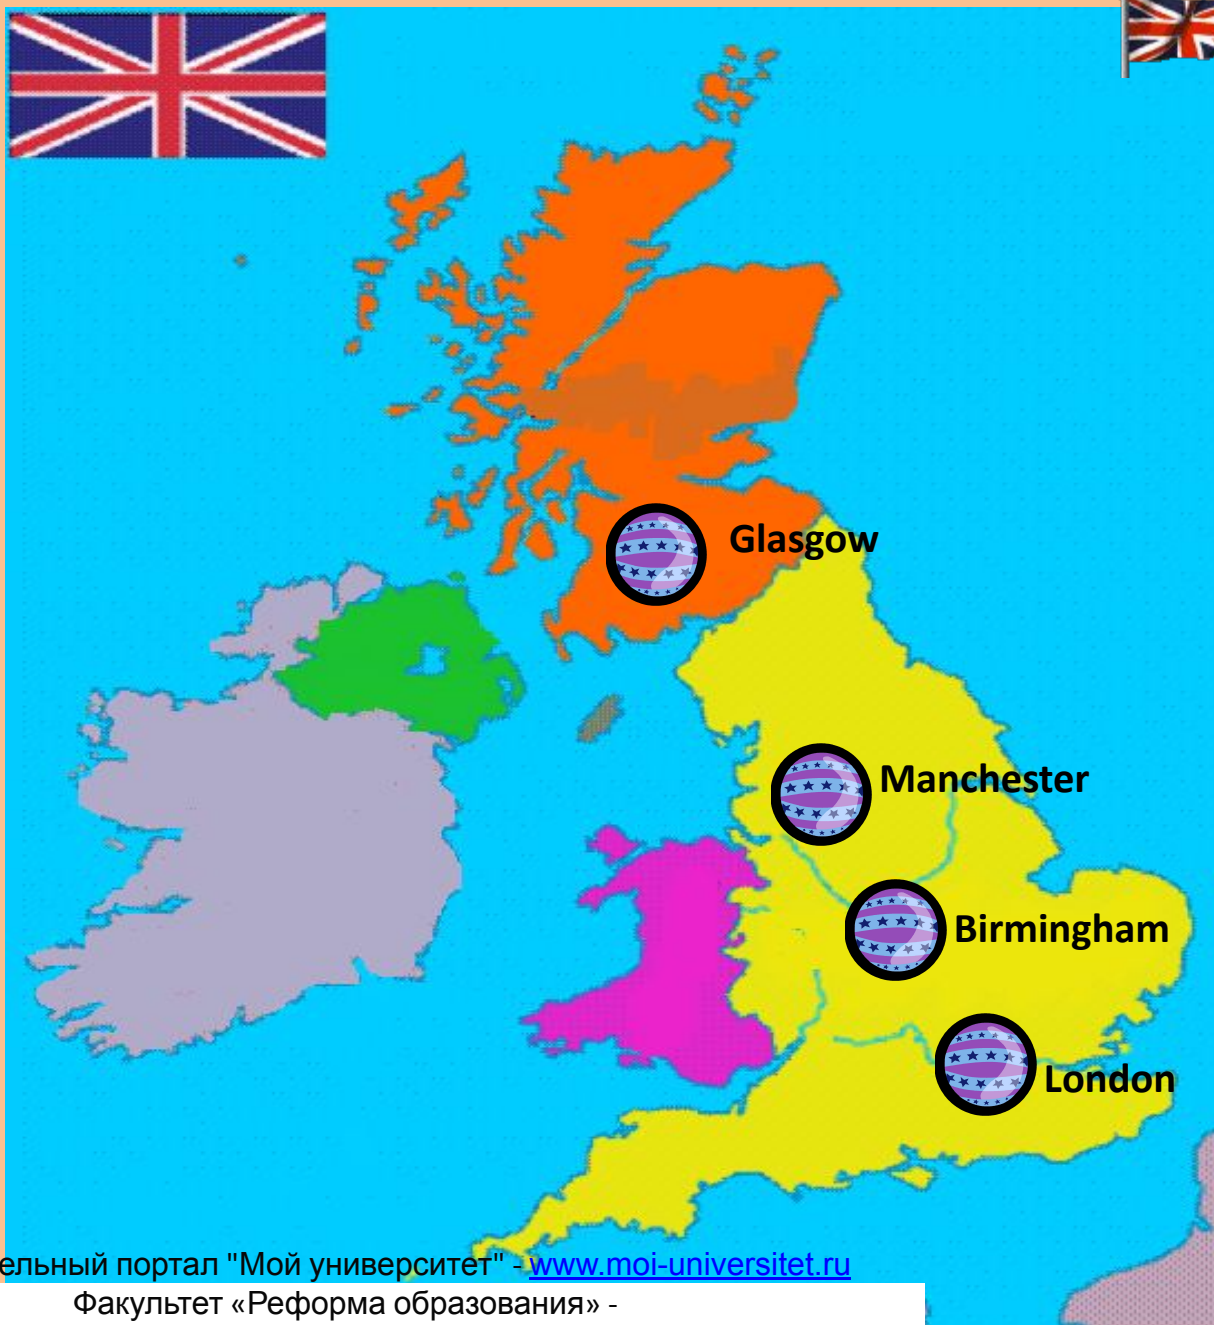

There are **four** countries in the **United Kingdom**:
England, Scotland,
Wales and
Northern Ireland.

England, Scotland
and Wales are
three main parts
of **Great Britain**.

Образовательный портал "Мой университет" - www.moi-universitet.ru

Edinburgh is the capital of Scotland and *Belfast* is the capital of Northern Ireland.

Образовательный портал "Мой университет" - www.moi-universitet.ru

Факультет «Реформа образования» -

wwwwww.www.eduwww.edu-www.edu-reformawww.edu-reforma.www.edu-refor

The United Kingdom is a highly developed country. Its main cities are

:

*London,
Birmingham,
Manchester
and Glasgow*

Образовательный портал "Мой университет" - www.moi-universitet.ru

Факультет «Реформа образования» -

Down

1. The English ... separates the UK from the continent.
3. The UK is an ... country.
4. Great Britain is an
5. Its closest continental neighbours are France and
8. The ... of the country is 244,100 square kilometres.
10. London is on the river