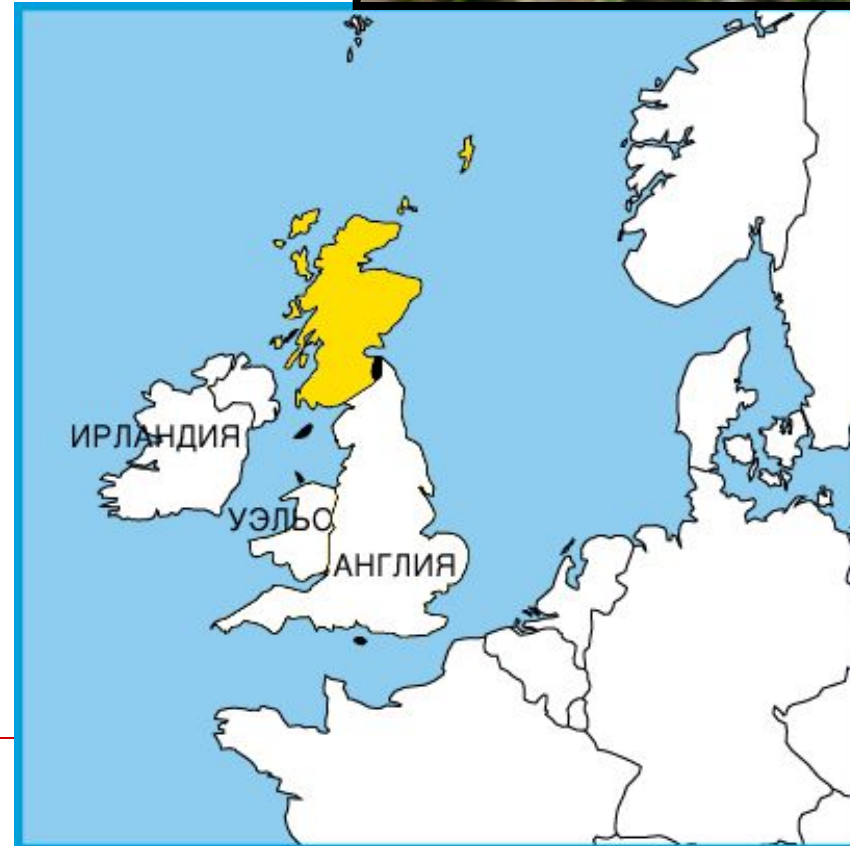

The United Kingdom of Great Britain and Northern Ireland

Карякина Елена Анатольевна
МОУ СОШ №2
Волжск

The United Kingdom of Great Britain and Northern Ireland

The full name of the country is the United Kingdom of Great Britain and Northern Ireland.

It consists of four parts:
England, Wales,
Scotland and
Northern Ireland.

England

- England is the largest and the richest country of Great Britain.
- The capital of England is London.
- The symbol of England is the rose.

Scotland

- Scotland is a country in the north of Great Britain.
 - The capital of Scotland is Edinburgh.
 - The symbol of Scotland is the thistle.
-

Wales

- ❑ Wales is the country in the west of Great Britain.
- ❑ The capital of Wales is Cardiff.
- ❑ The symbol of Wales is the daffodil.

Northern Ireland

- Northern Ireland is situated in the north-east of the island of Ireland.
 - The capital of Northern Ireland is Belfast.
 - The symbol of Northern Ireland is the shamrock.
-

Continue the sentences