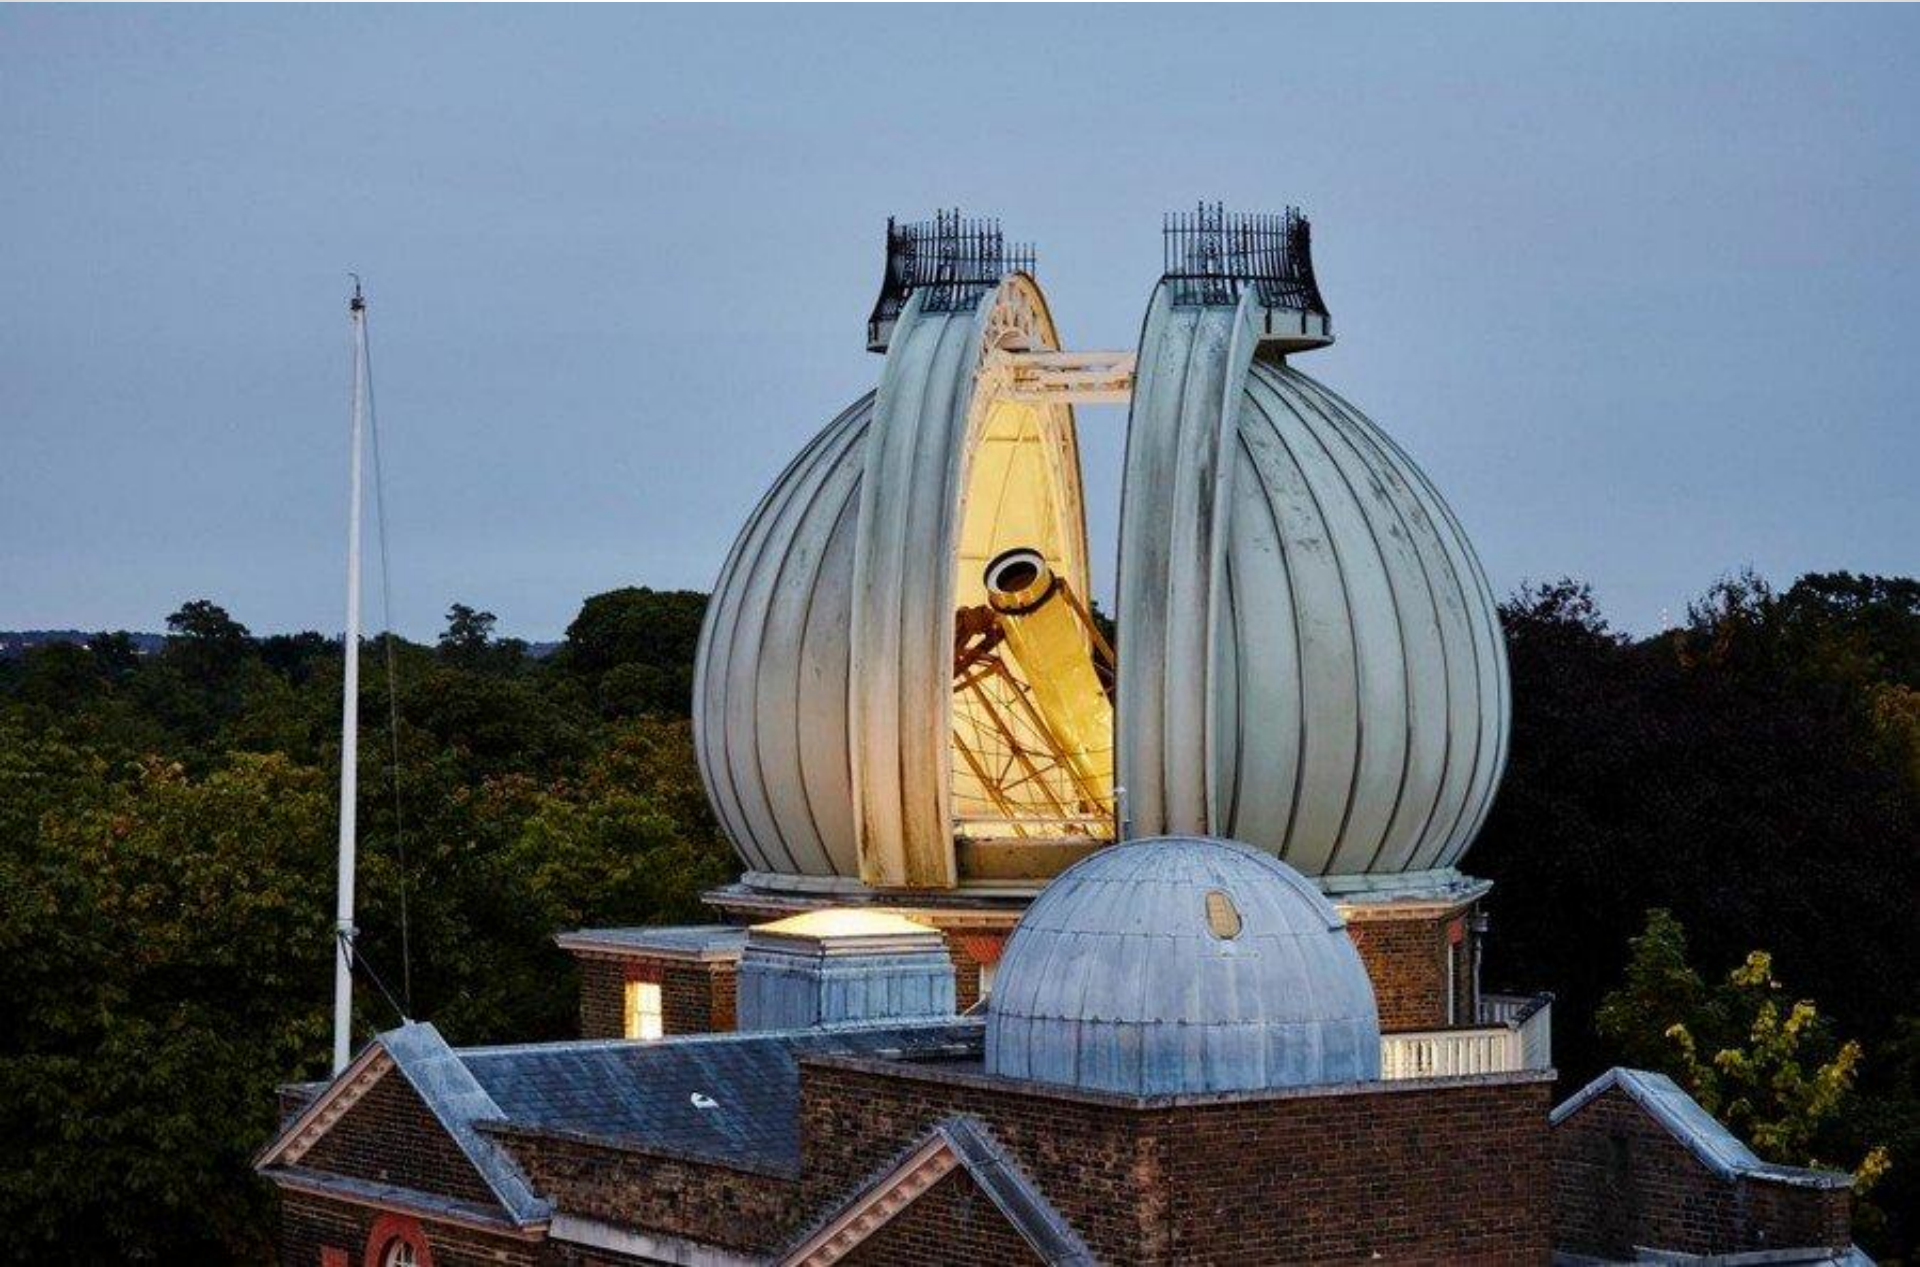

Royal Observatory, Greenwich