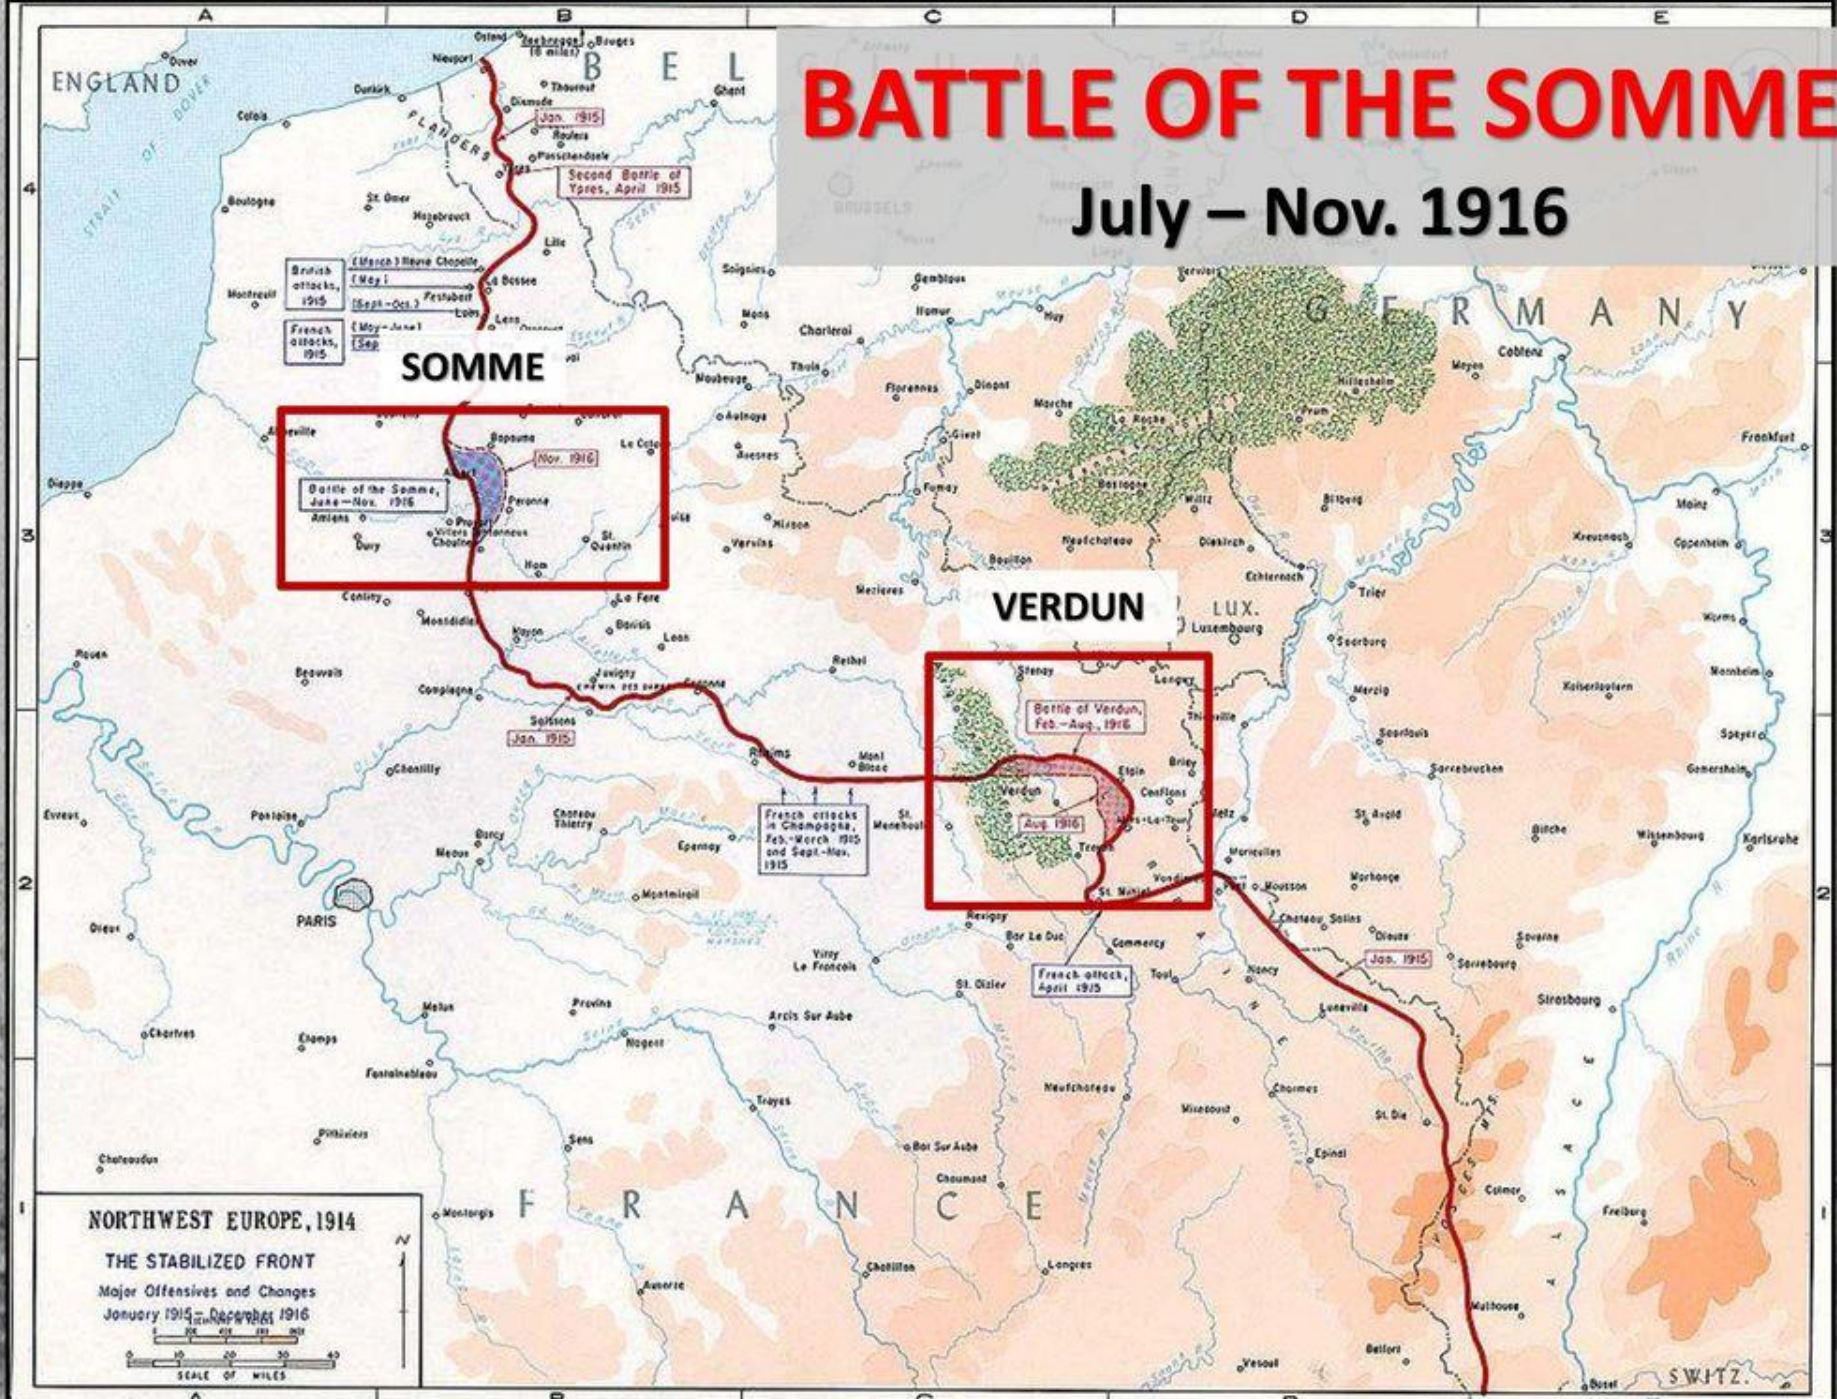

THE GREAT BRITAIN IN  
THE YEARS OF THE FIRST  
WORLD WAR

**The teacher: Kolesnikova T. Yu.**

# August 4<sup>th</sup>, 1914-Britain Blockades Germany, Stopping ALL shipments, Including Food

ENTENTE

# BATTLE OF THE SOMME

July – Nov. 1916

**ACTING COUNTRIES**