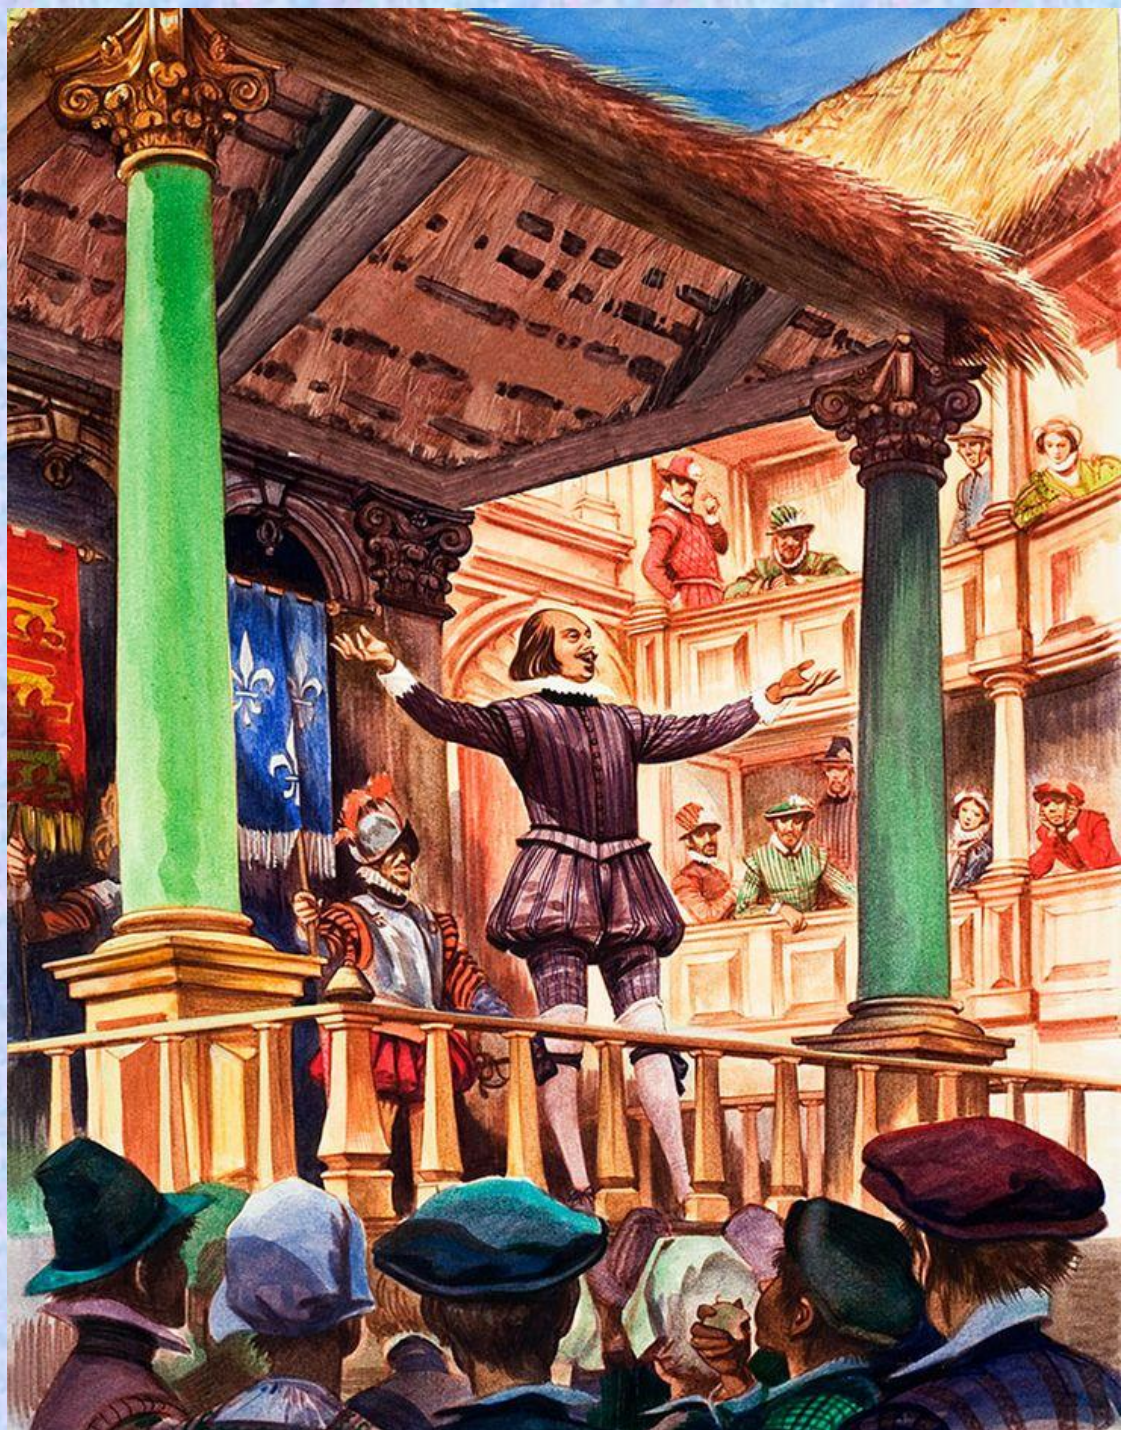

William Shakespeare 1564-1616

Stratford-upon-Avon

Grammar School

Anna Hathaway

Shakespeare's family life

GLOBE THEATRE

Balcony scene from 'Romeo and Juliet'

William Shakespeare 1564-1616