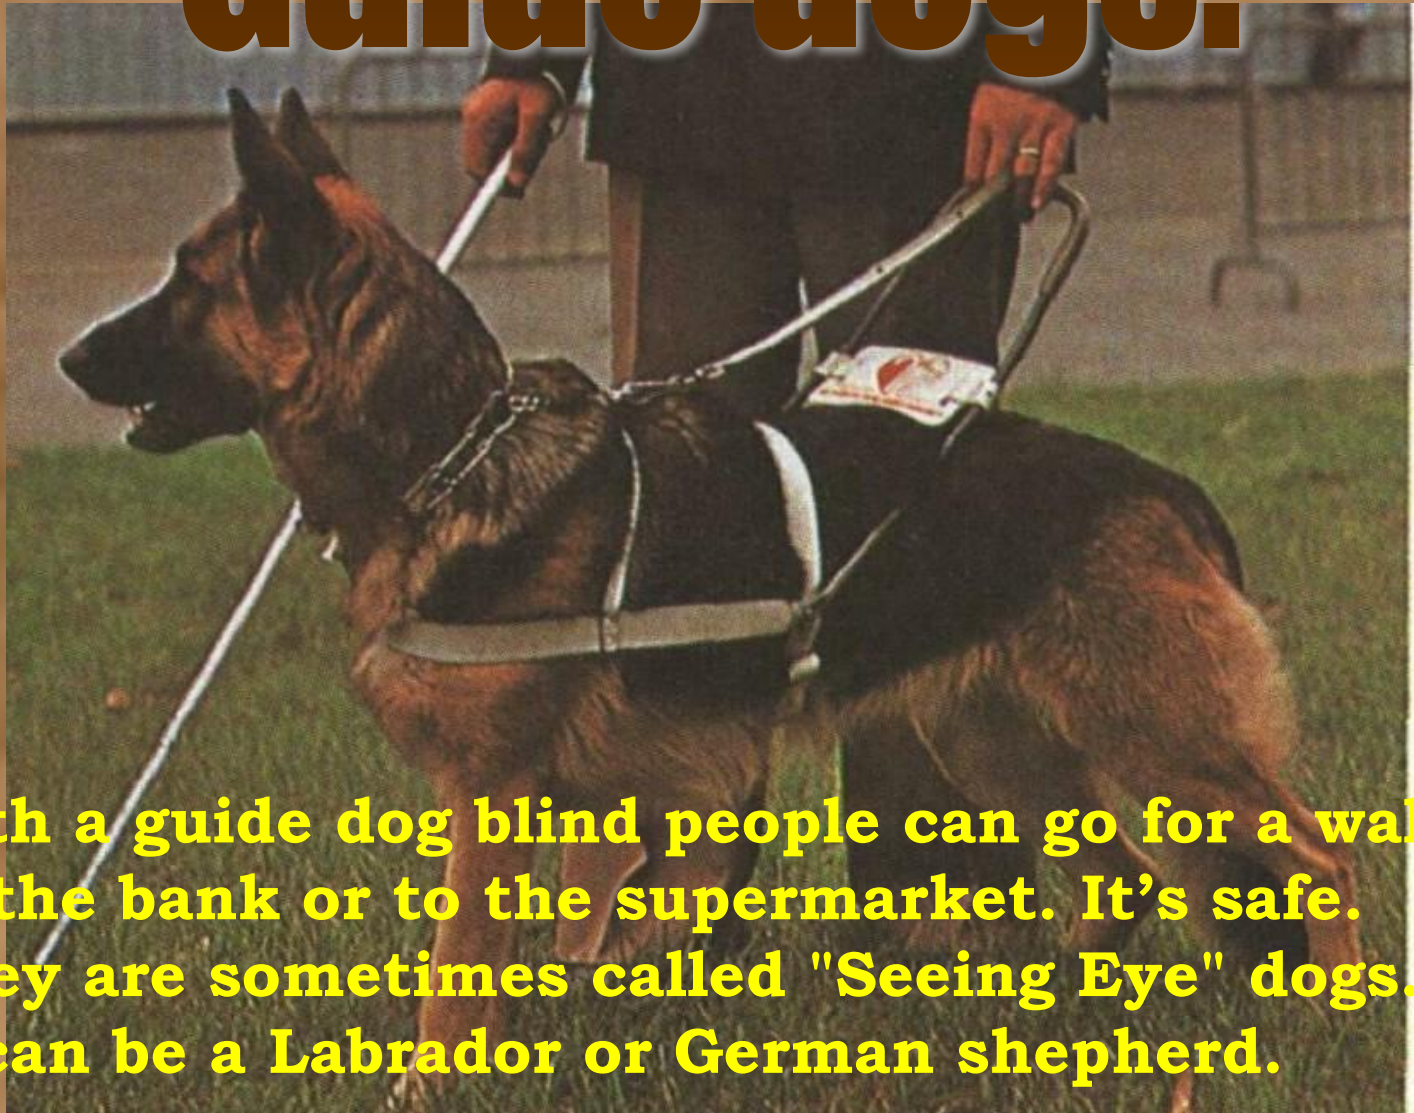

Guide dogs.

With a guide dog blind people can go for a walk, to the bank or to the supermarket. It's safe. They are sometimes called "Seeing Eye" dogs. It can be a Labrador or German shepherd.