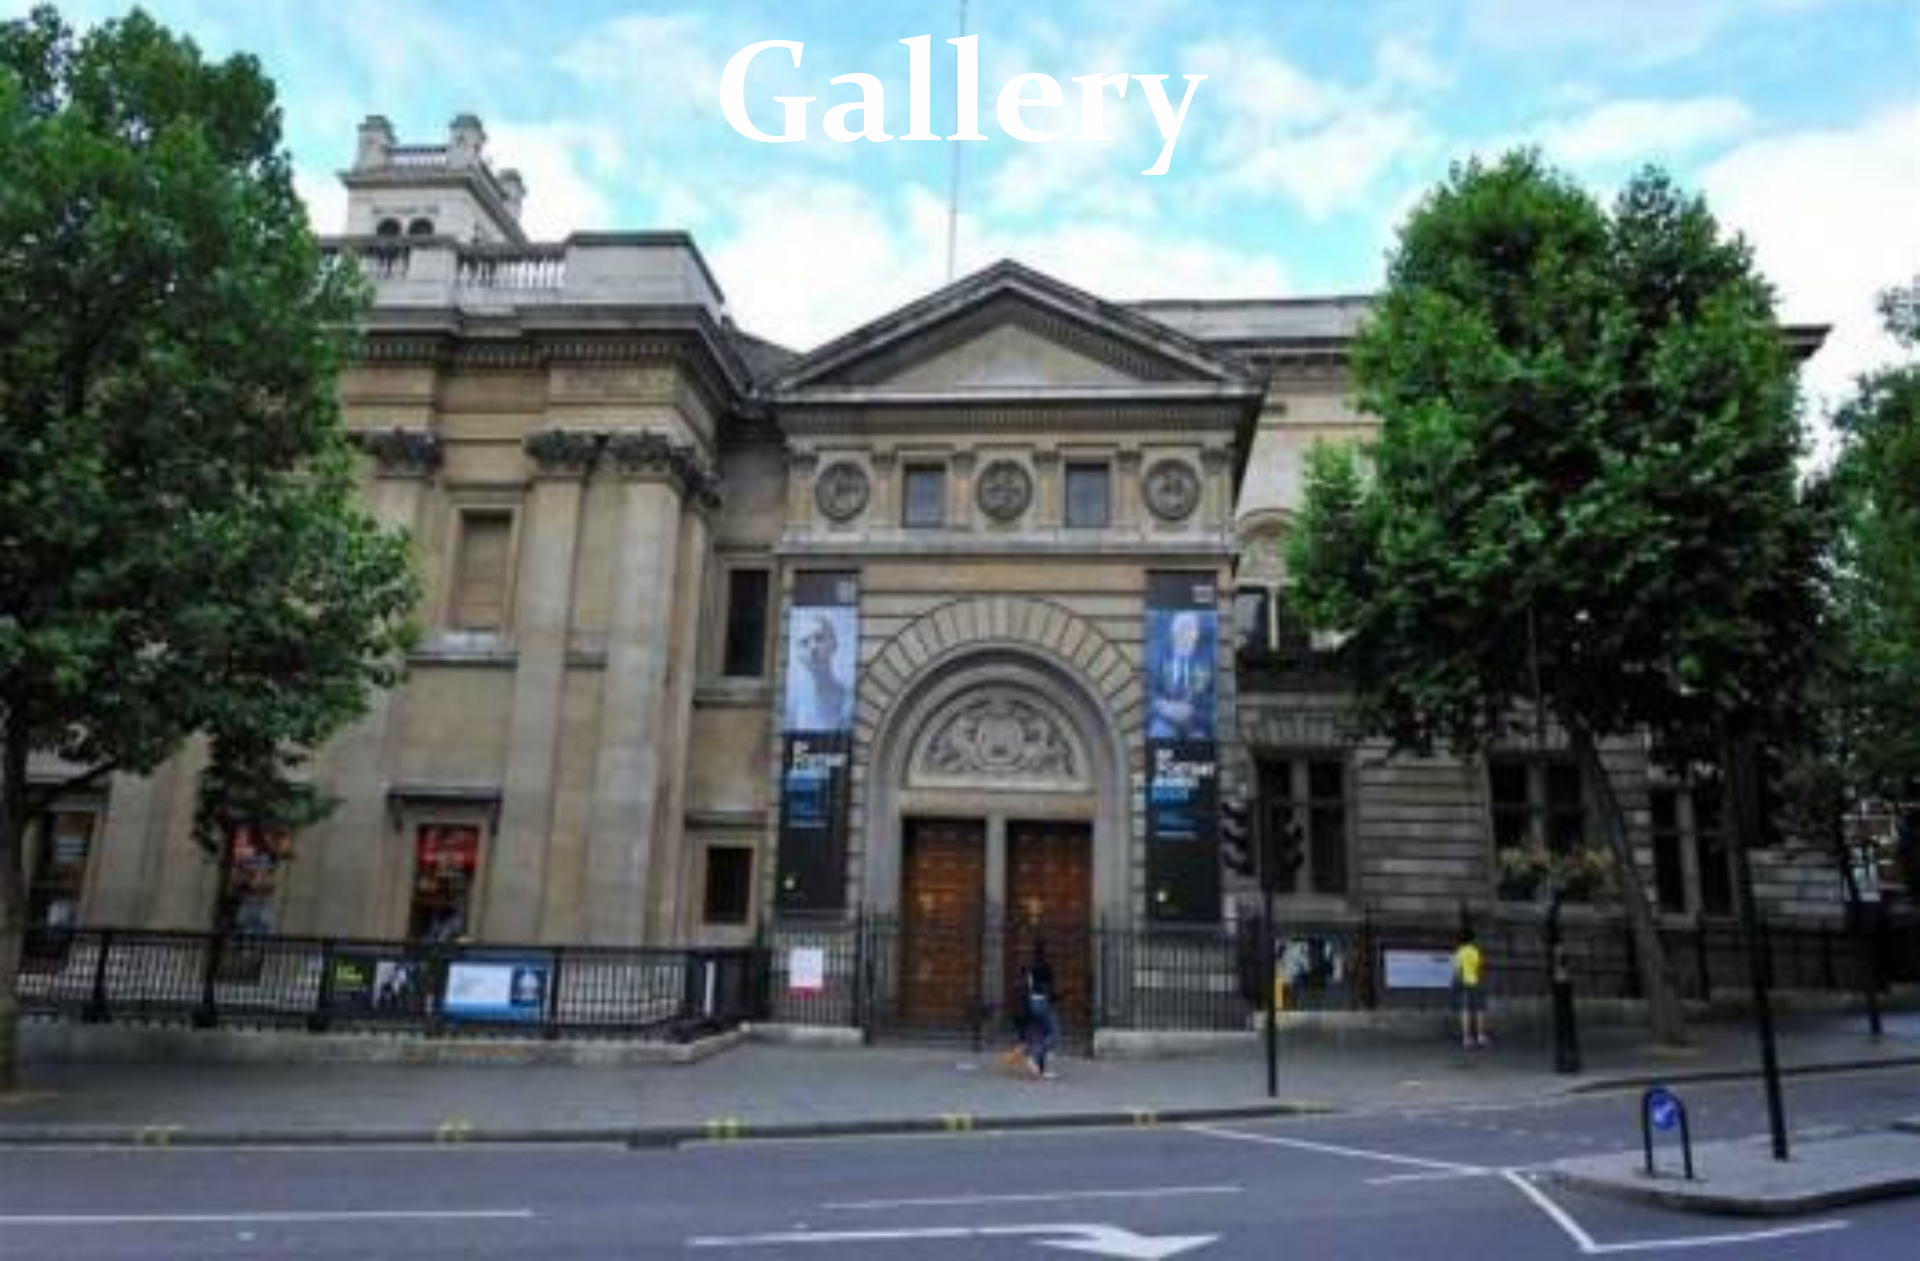

A photograph of the London skyline at dusk. The central focus is the Elizabeth Tower (Big Ben), which is illuminated with a warm golden light. To the left, the London Eye is visible in the background. In the foreground, there are several buildings, including a large one with a prominent roofline on the left and a church with a spire on the right. The sky is a clear, deep blue. Bare tree branches are visible in the upper corners of the frame.

The Tower of London

Trafalgar Square

Trafalgar Square

A night-time photograph of the London Eye, a large Ferris wheel in London. The wheel is illuminated with warm white lights, and its central structure is lit with blue lights. The surrounding trees are also decorated with blue lights, creating a festive atmosphere. The sky is a deep blue, and the overall scene is captured in a low-angle shot, making the wheel appear to arch over the viewer.

London Eye

Oxford-stree

t

The Royal Botanic Garden at Kew

Piccadilly

Circus

Royal Courts of Justice

British Museum