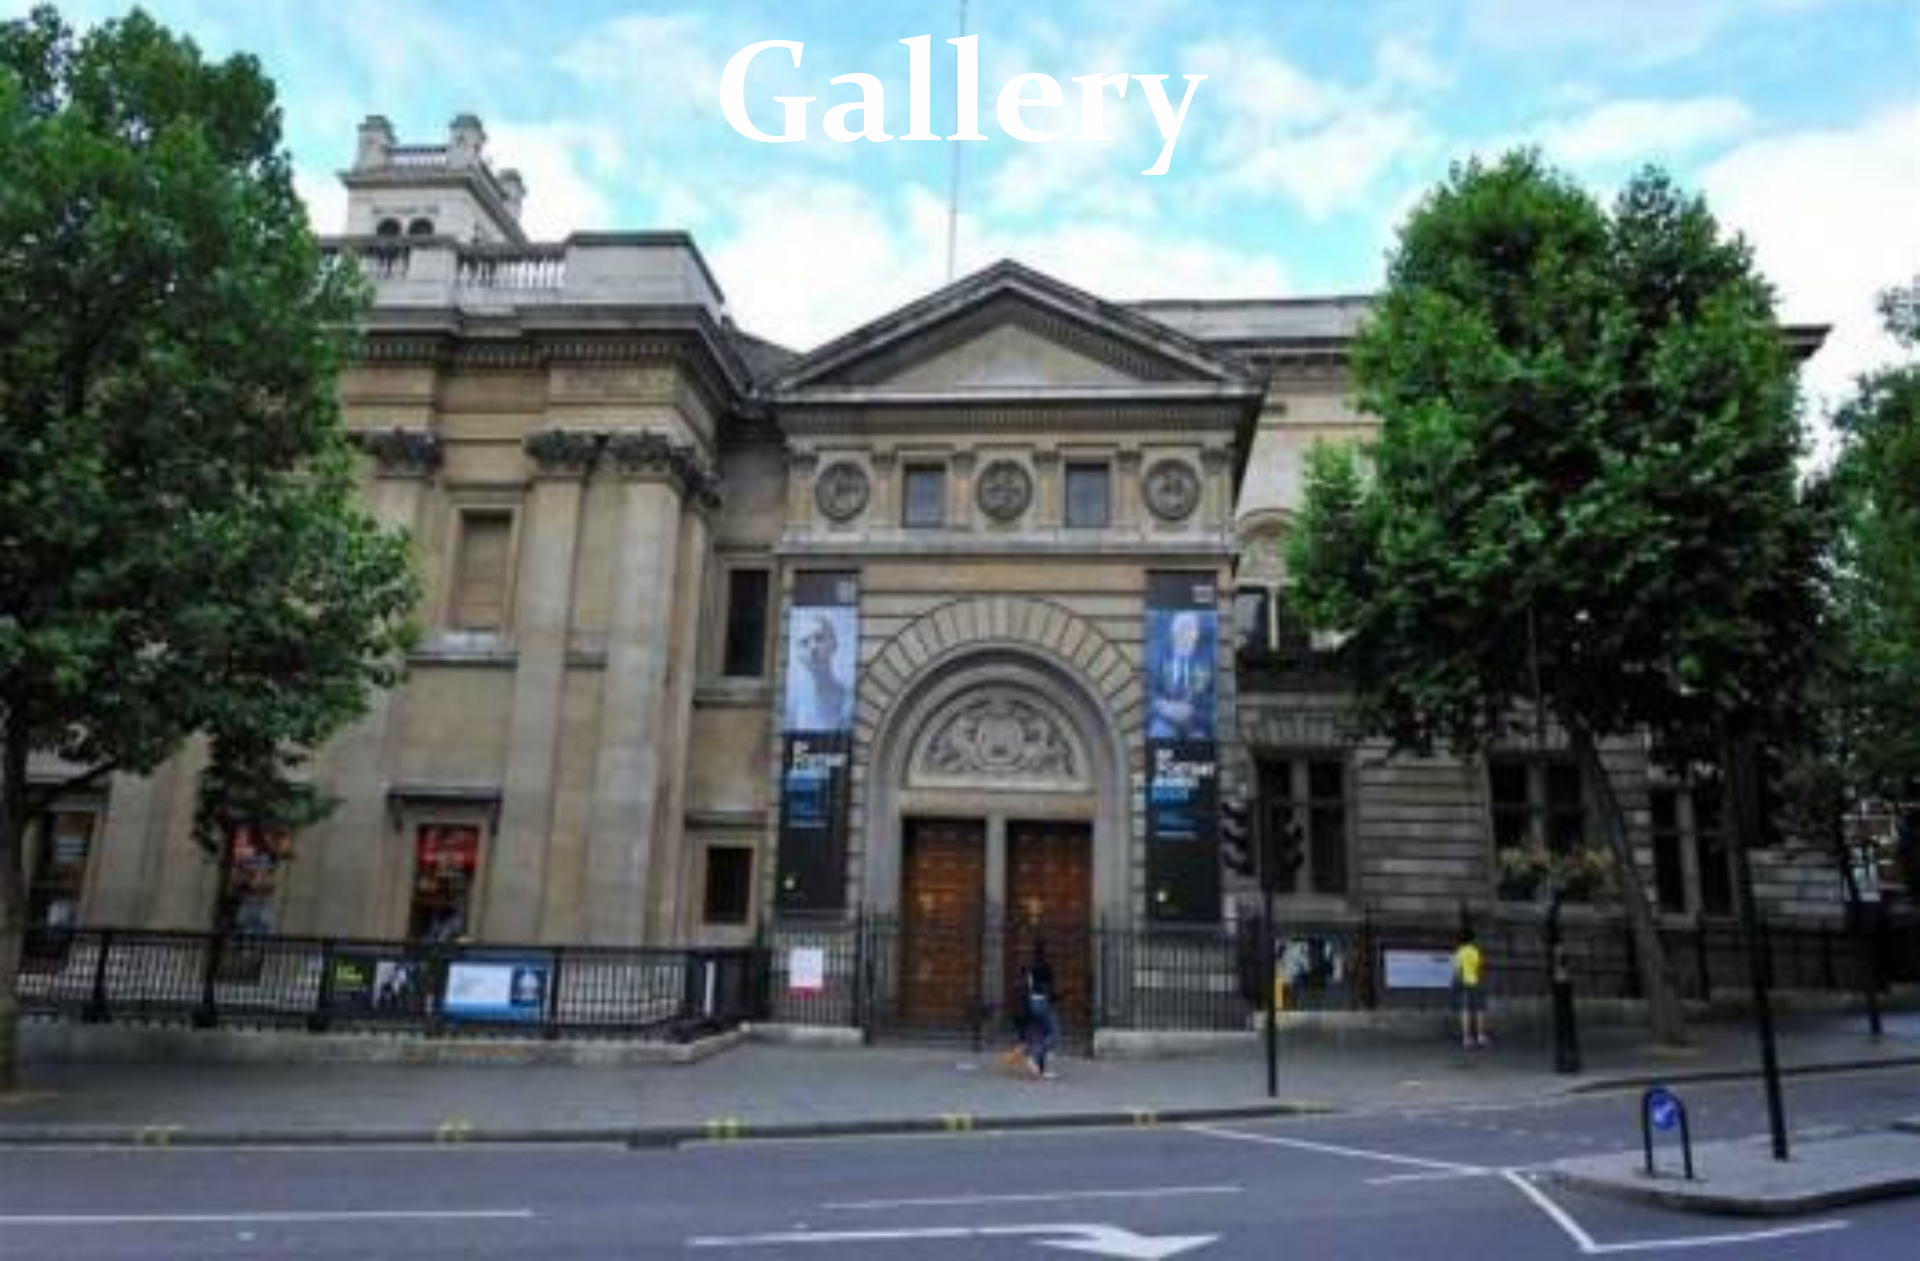

National Portrait Gallery