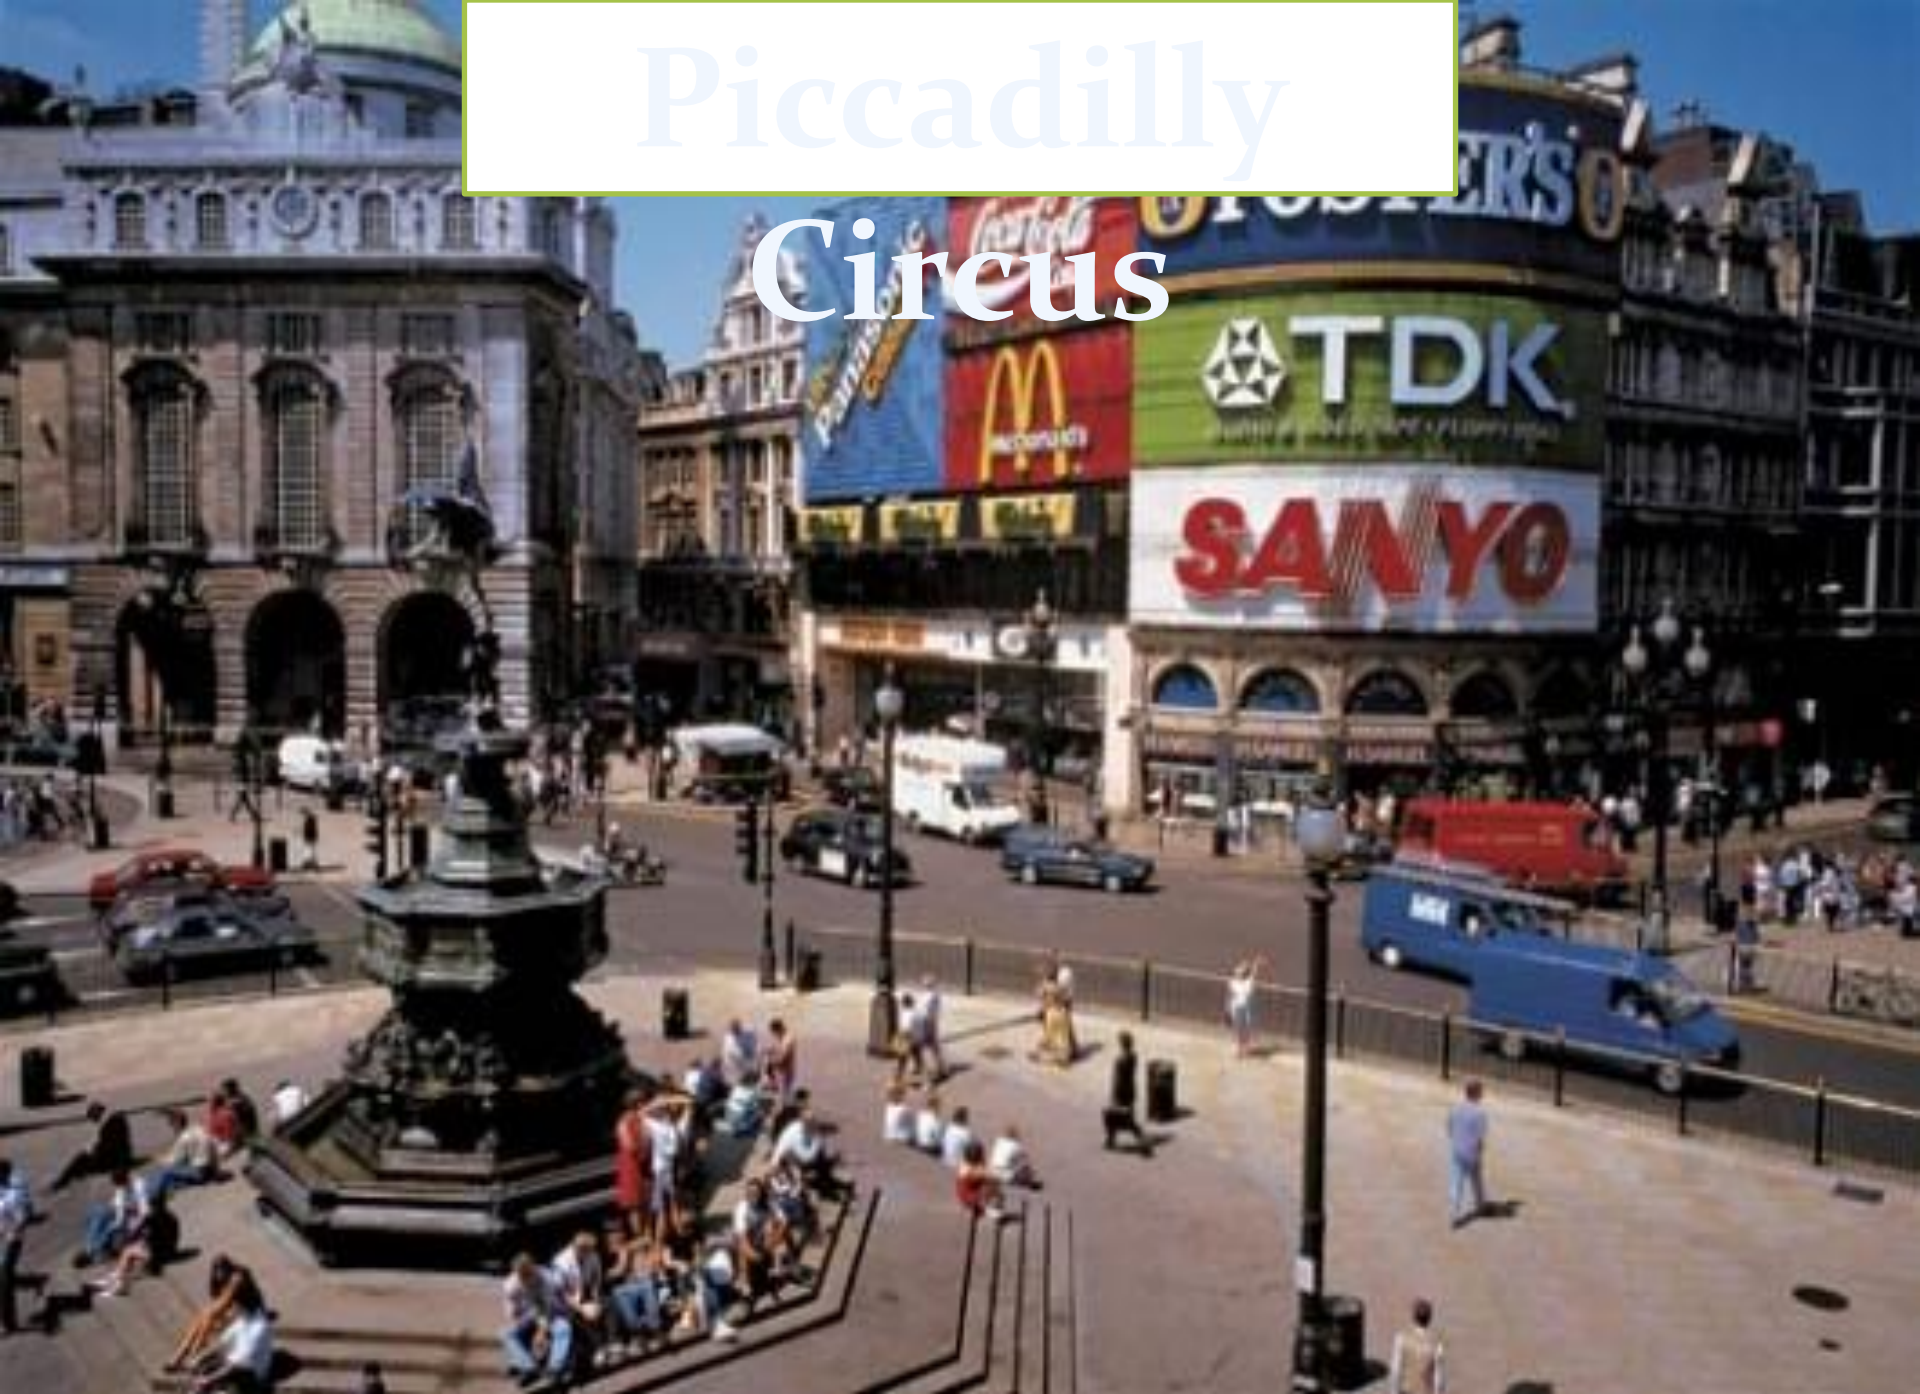

A photograph of the London skyline at dusk. The central focus is the Elizabeth Tower (Big Ben), which is illuminated and stands tall against a clear blue sky. To the left, the London Eye is visible, its white structure glowing. In the foreground, there are silhouettes of buildings and trees, with some lights from the city visible. The overall scene is a classic view of London's landmarks.

The Tower of London

Trafalgar Square

Trafalgar Square

London Eye

A night-time photograph of the London Eye, a large Ferris wheel in London. The wheel is illuminated with warm white lights along its rim. The foreground is dominated by bare trees decorated with strings of bright blue lights. The sky is a deep, dark blue. The text "London Eye" is overlaid in the upper center in a white, serif font.

Oxford-stree

t

The Royal Botanic Garden at Kew

Piccadilly

Circus

Royal Courts of Justice

British Museum

Imperial War Museum