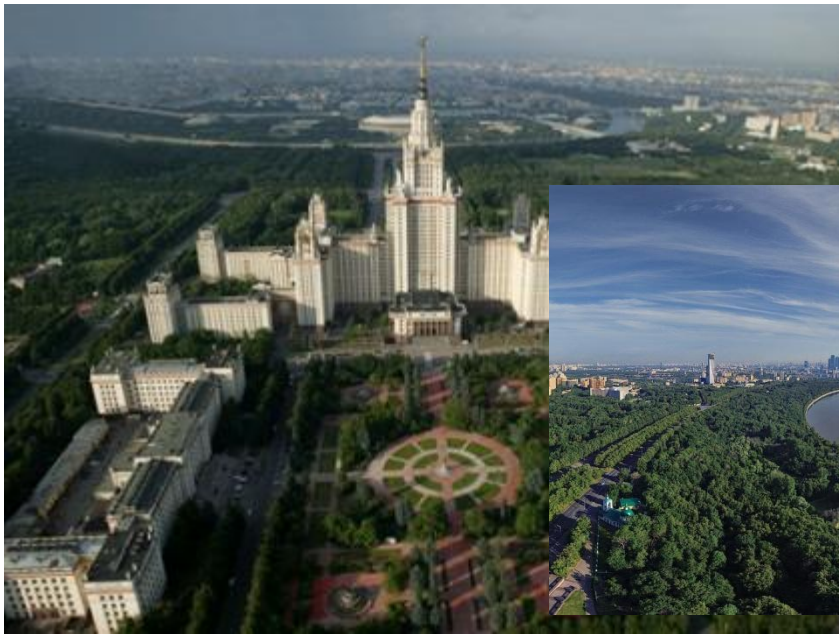

Moscow State University.

Moscow State University.

- We are talking about Moscow State University.

Moscow State University.

- It is situated on Sparrow Hills , in the southwest of Moscow.

Moscow State University.

- The University was founded in 1755. It was founded by Lomonosov M.V.

Moscow State University.

- Moscow state University consists of 39 faculties , and 15 research centers.

Moscow State University.

- To enter this University you must have excellent results at school and to pass an extra-examination in the University.