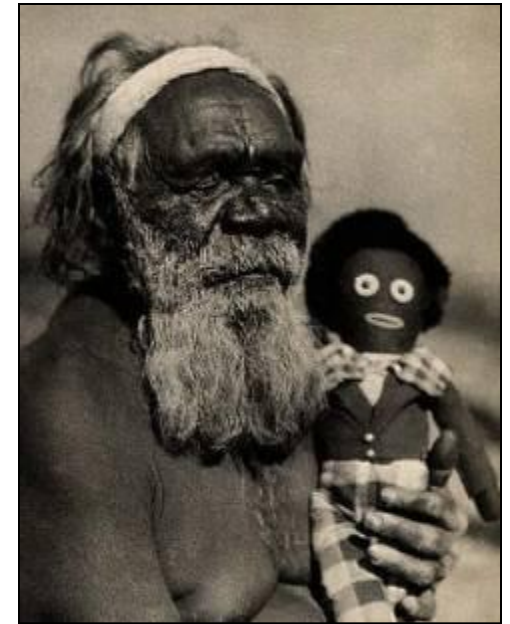

A globe showing the continents of Australia, Asia, and Antarctica. The continent of Australia is highlighted in a solid green color. A white rectangular box with a thin green border is centered over the globe, containing the word "AUSTRALIA" in a bold, red, sans-serif font.

AUSTRALIA

The national flag

The national Arms

Captain James Cook
discovered Australia in
1770

In **1851** gold was discovered about
300 km west of Sydney

Aborigines

Australia's
native
inhabitants,
the Aborigines,
arrived in
Australia at
least 40,000
years ago.