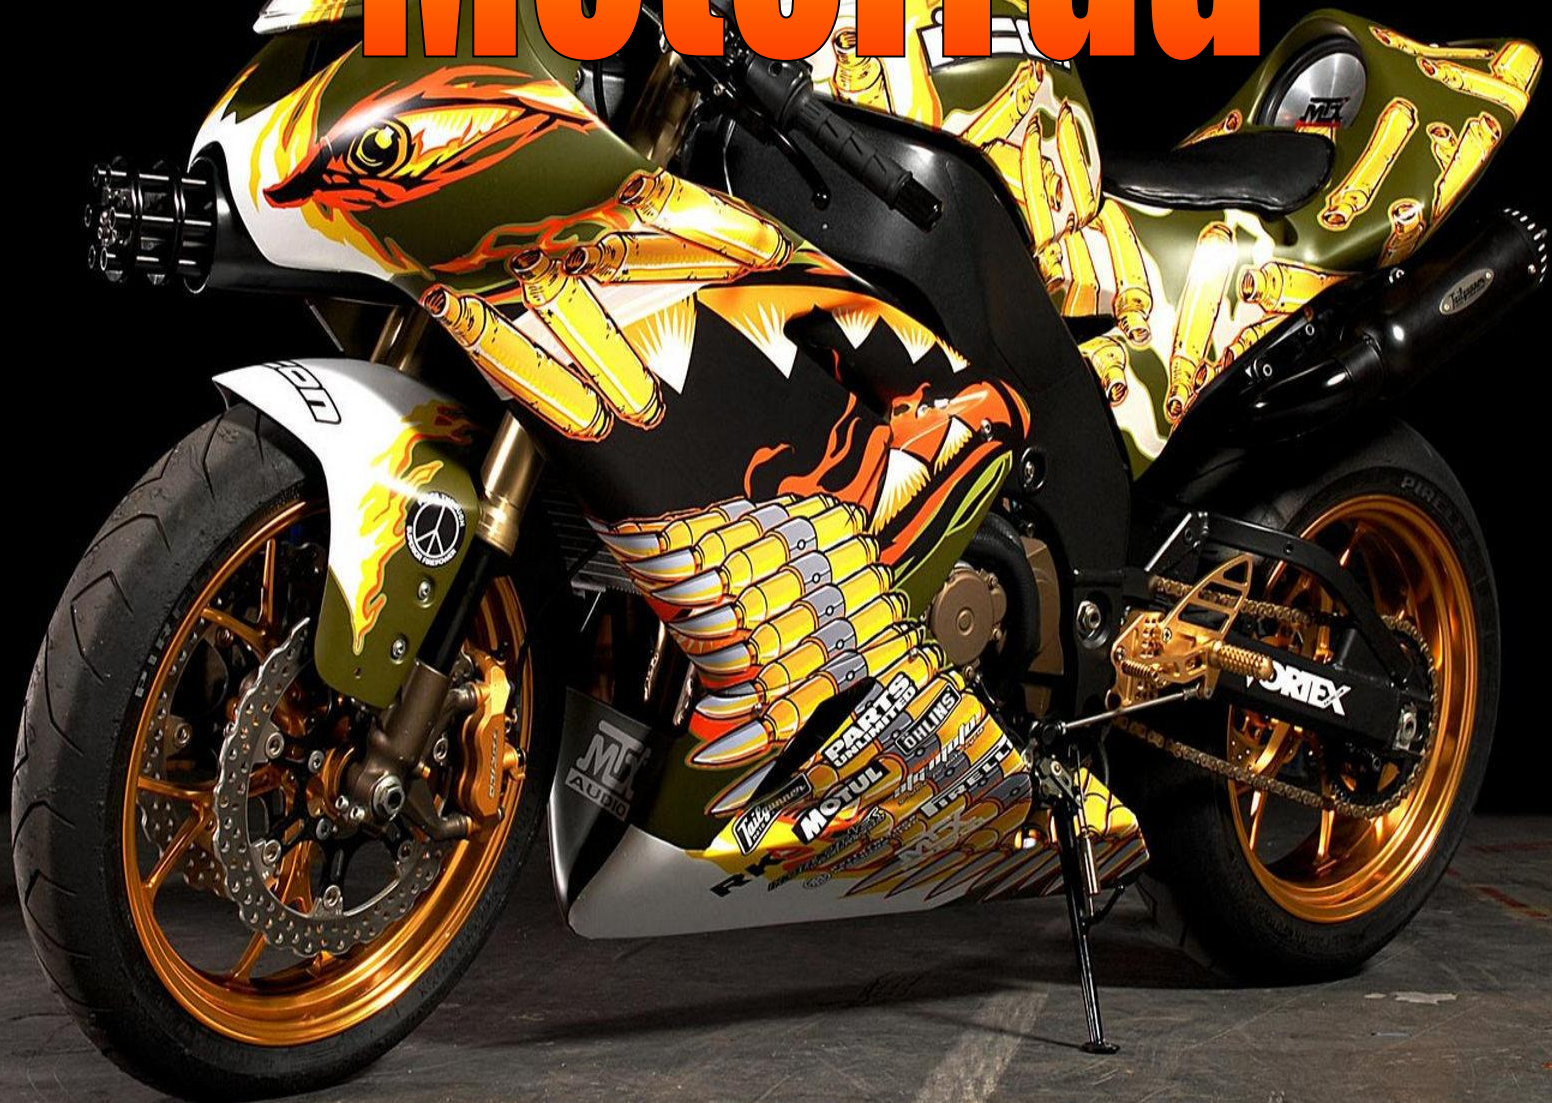

Hund

Die Rollschuhe

Bulle

Zug

das Boot

Motorrad

der Maschine

Autobus

The image features a serene sunset scene over a vast, blue ocean. The sky transitions from a deep blue at the top to a bright, glowing yellow and orange near the horizon. The water's surface is textured with gentle ripples, reflecting the colors of the sky. In the center of the image, the word "Ende" is written in a large, stylized font. The letters are filled with a dark green, marbled texture and are outlined in black. The word is positioned horizontally across the middle of the frame.