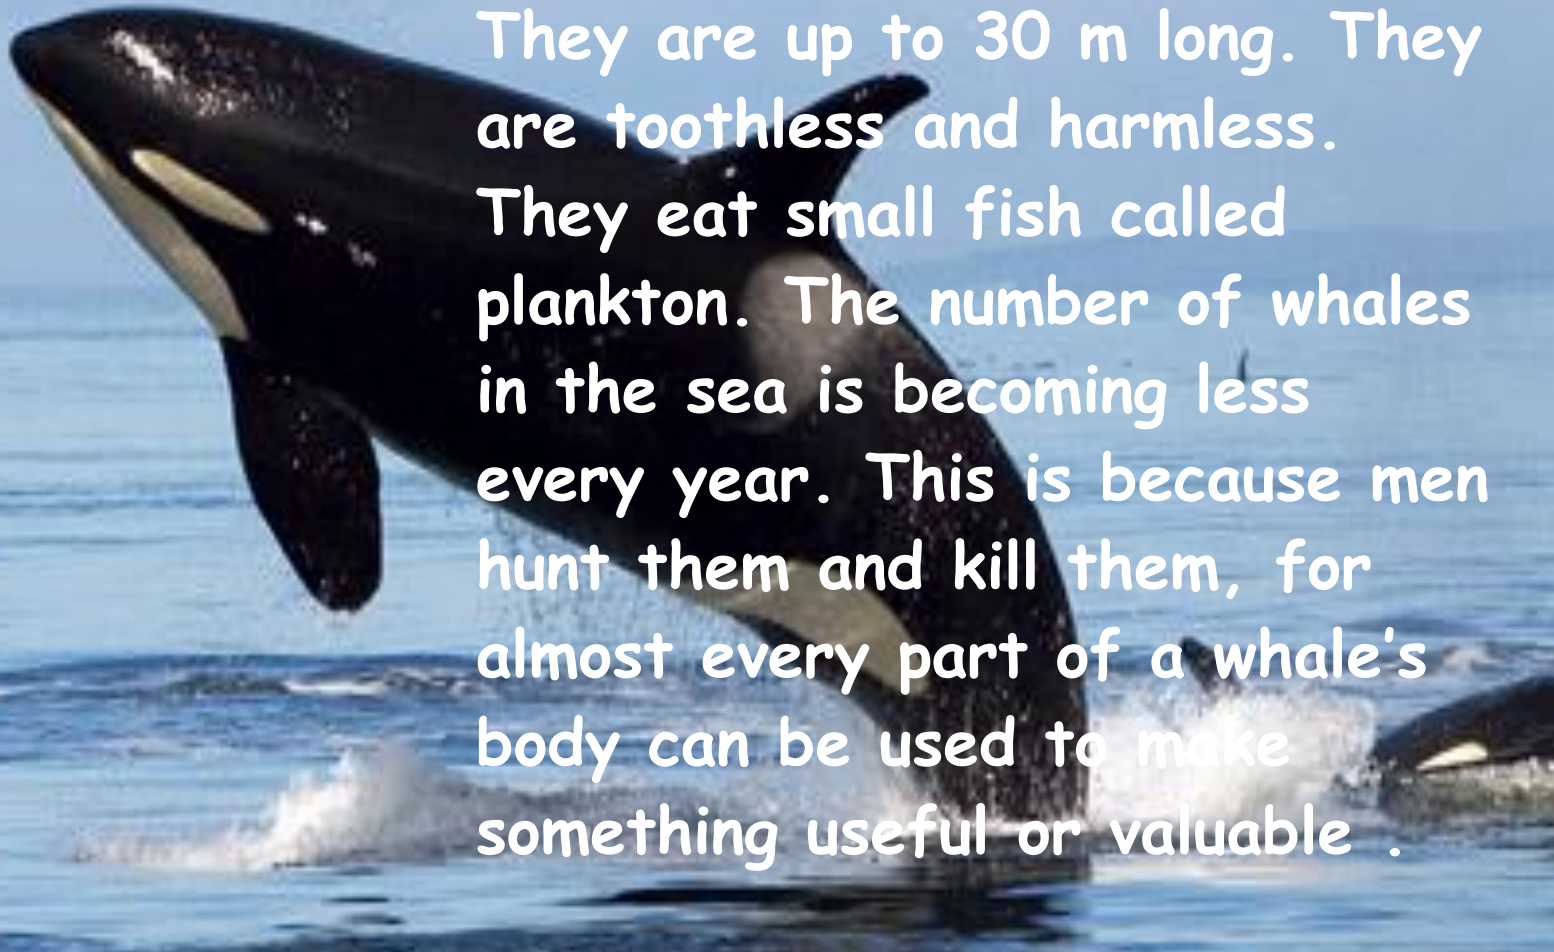

PEOPLE

ARE

THEIR

ENEMIES

African elephant

African elephants live in African jungle. These animals are huge and grey. They are up to 3 m high and 4 m long. They weigh about 7 tones. African elephants eat fruit, leaves and grass. In the last 10 years people have killed nearly a million of African elephants. In parts of Africa the number of elephants has halved since 1970. They have killed them for their tusks, which they sell as ivory. They make ornaments of them. There are only about 600000 elephants in Africa now.

BLUE WHALE

Blue whales live in the Northern Pacific Ocean. They are the biggest animals in the world. They are up to 30 m long. They are toothless and harmless. They eat small fish called plankton. The number of whales in the sea is becoming less every year. This is because men hunt them and kill them, for almost every part of a whale's body can be used to make something useful or valuable .

GIANT PANDA

Giant pandas live in jungles of China. They have long black and white fur. They are up to 2 m long. They eat bamboo, plants and sometimes fish. People have destroyed the forests of China and pandas are in danger of dying from lack of their food-bamboo. There are only 1000 pandas in the world now.