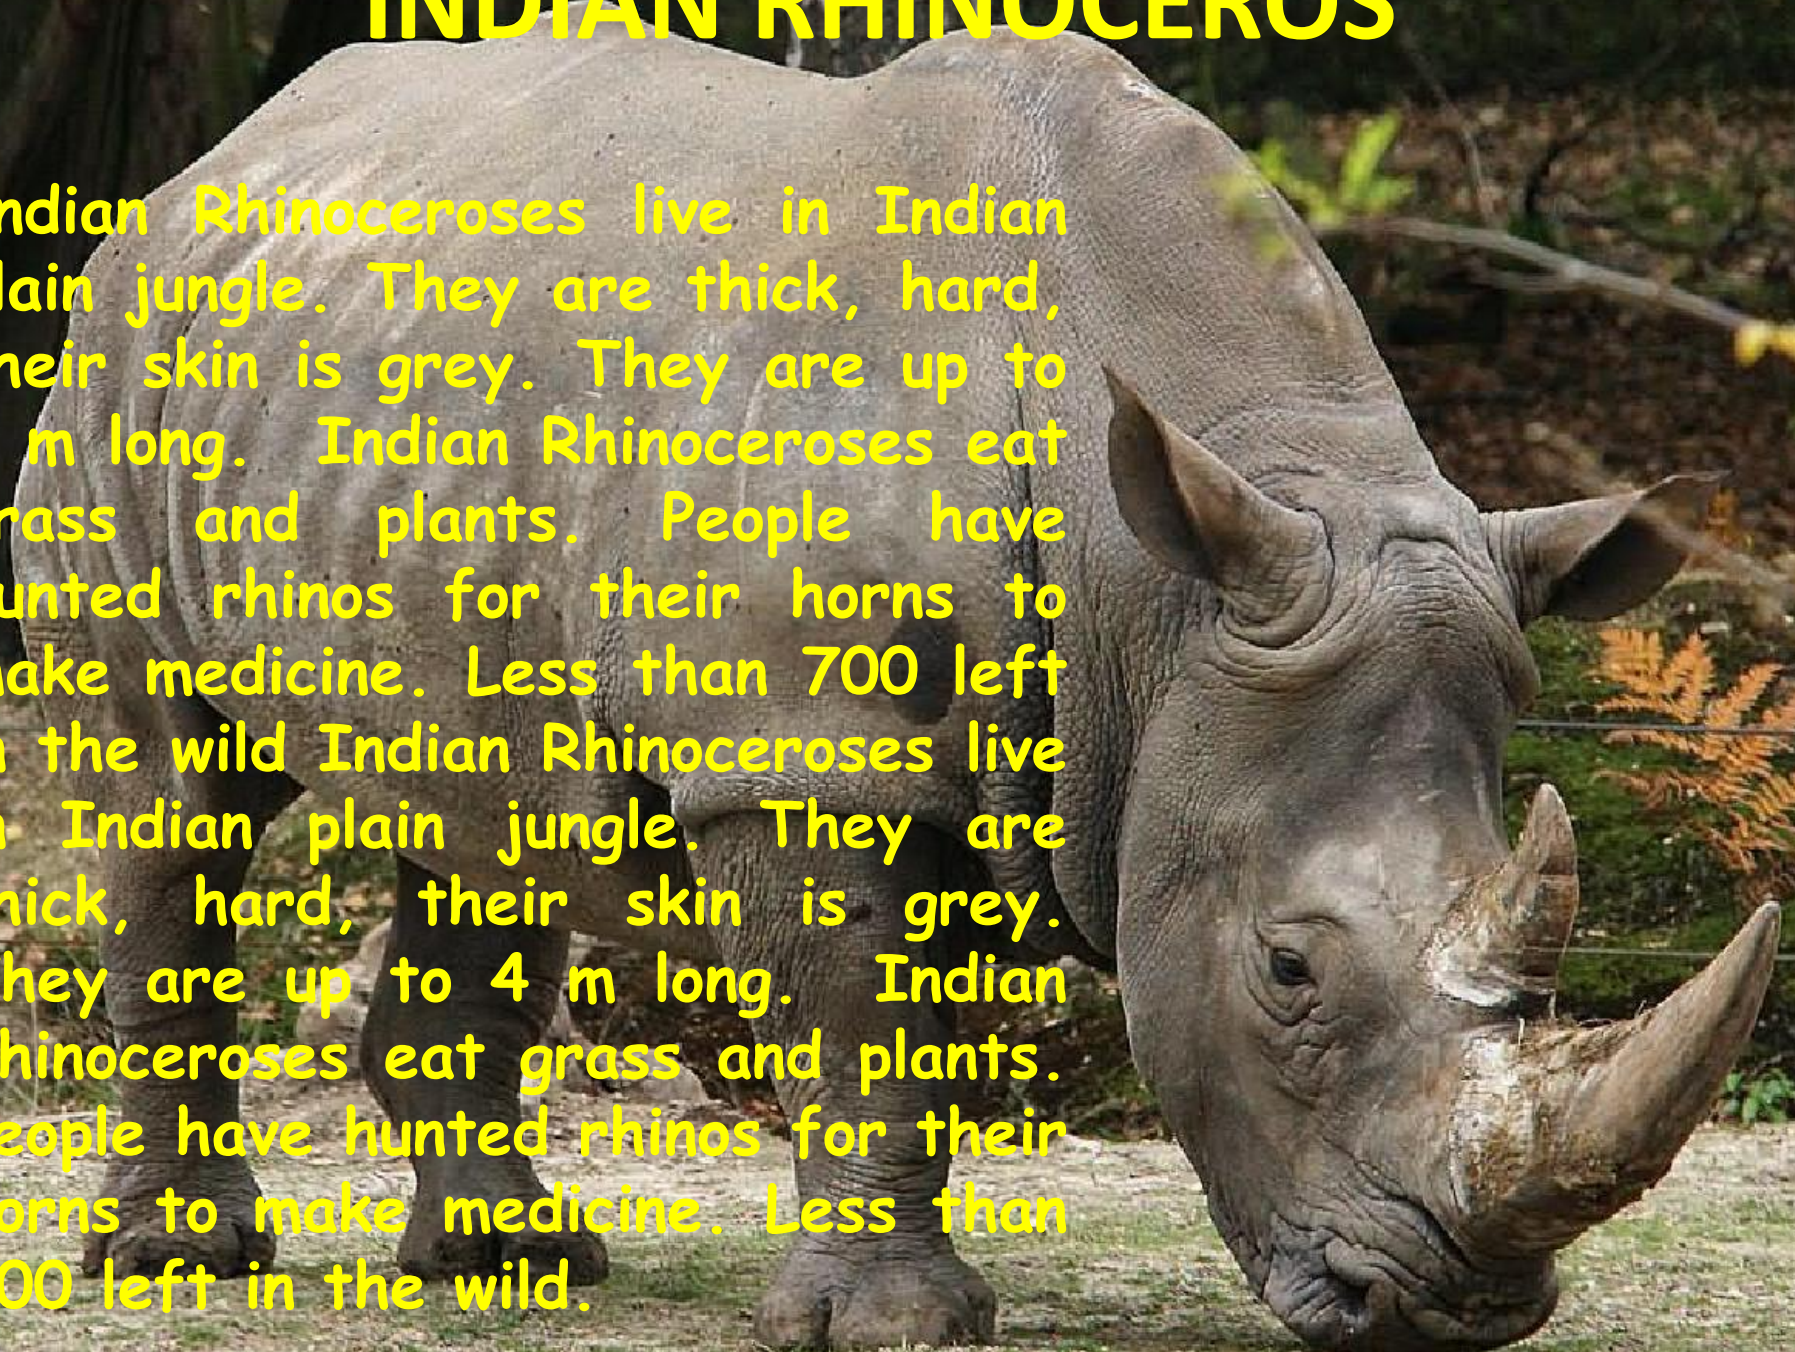

PEOPLE

ARE

THEIR

ENEMIES

African elephant

African elephants live in African jungle. These animals are huge and grey. They are up to 3 m high and 4 m long. They weigh about 7 tones. African elephants eat fruit, leaves and grass. In the last 10 years people have killed nearly a million of African elephants. In parts of Africa the number of elephants has halved since 1970. They have killed them for their tusks, which they sell as ivory. They make ornaments of them. There are only about 600000 elephants in Africa now.

BLUE WHALE

Blue whales live in the Northern Pacific Ocean. They are the biggest animals in the world. They are up to 30 m long. They are toothless and harmless. They eat small fish called plankton. The number of whales in the sea is becoming less every year. This is because men hunt them and kill them, for almost every part of a whale's body can be used to make something useful or valuable .

GIANT PANDA

Giant pandas live in jungles of China. They have long black and white fur. They are up to 2 m long. They eat bamboo, plants and sometimes fish. People have destroyed the forests of China and pandas are in danger of dying from lack of their food-bamboo. There are only 1000 pandas in the world now.

INDIAN RHINOCEROS

Indian Rhinoceroses live in Indian plain jungle. They are thick, hard, their skin is grey. They are up to 4 m long. Indian Rhinoceroses eat grass and plants. People have hunted rhinos for their horns to make medicine. Less than 700 left in the wild Indian Rhinoceroses live in Indian plain jungle. They are thick, hard, their skin is grey. They are up to 4 m long. Indian Rhinoceroses eat grass and plants. People have hunted rhinos for their horns to make medicine. Less than 700 left in the wild.