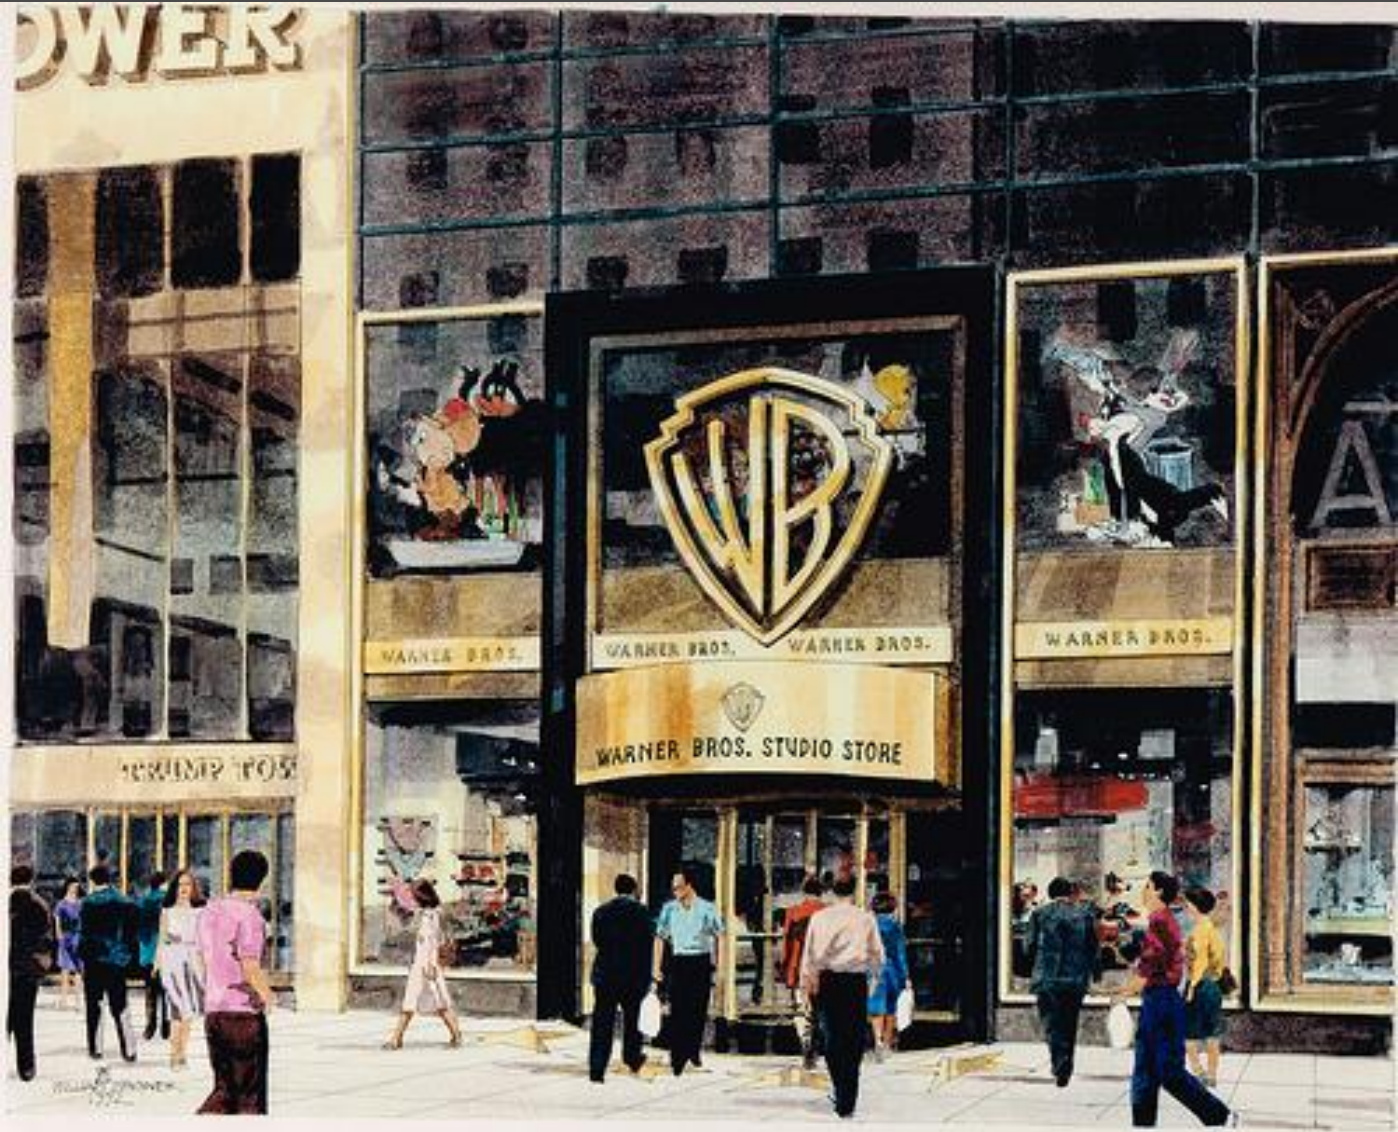

# Kodak Theatre

mozzo

TRUMP TOWER - ENTRANCE  
NEW YORK, NEW YORK

Metro Goldwyn Mayer