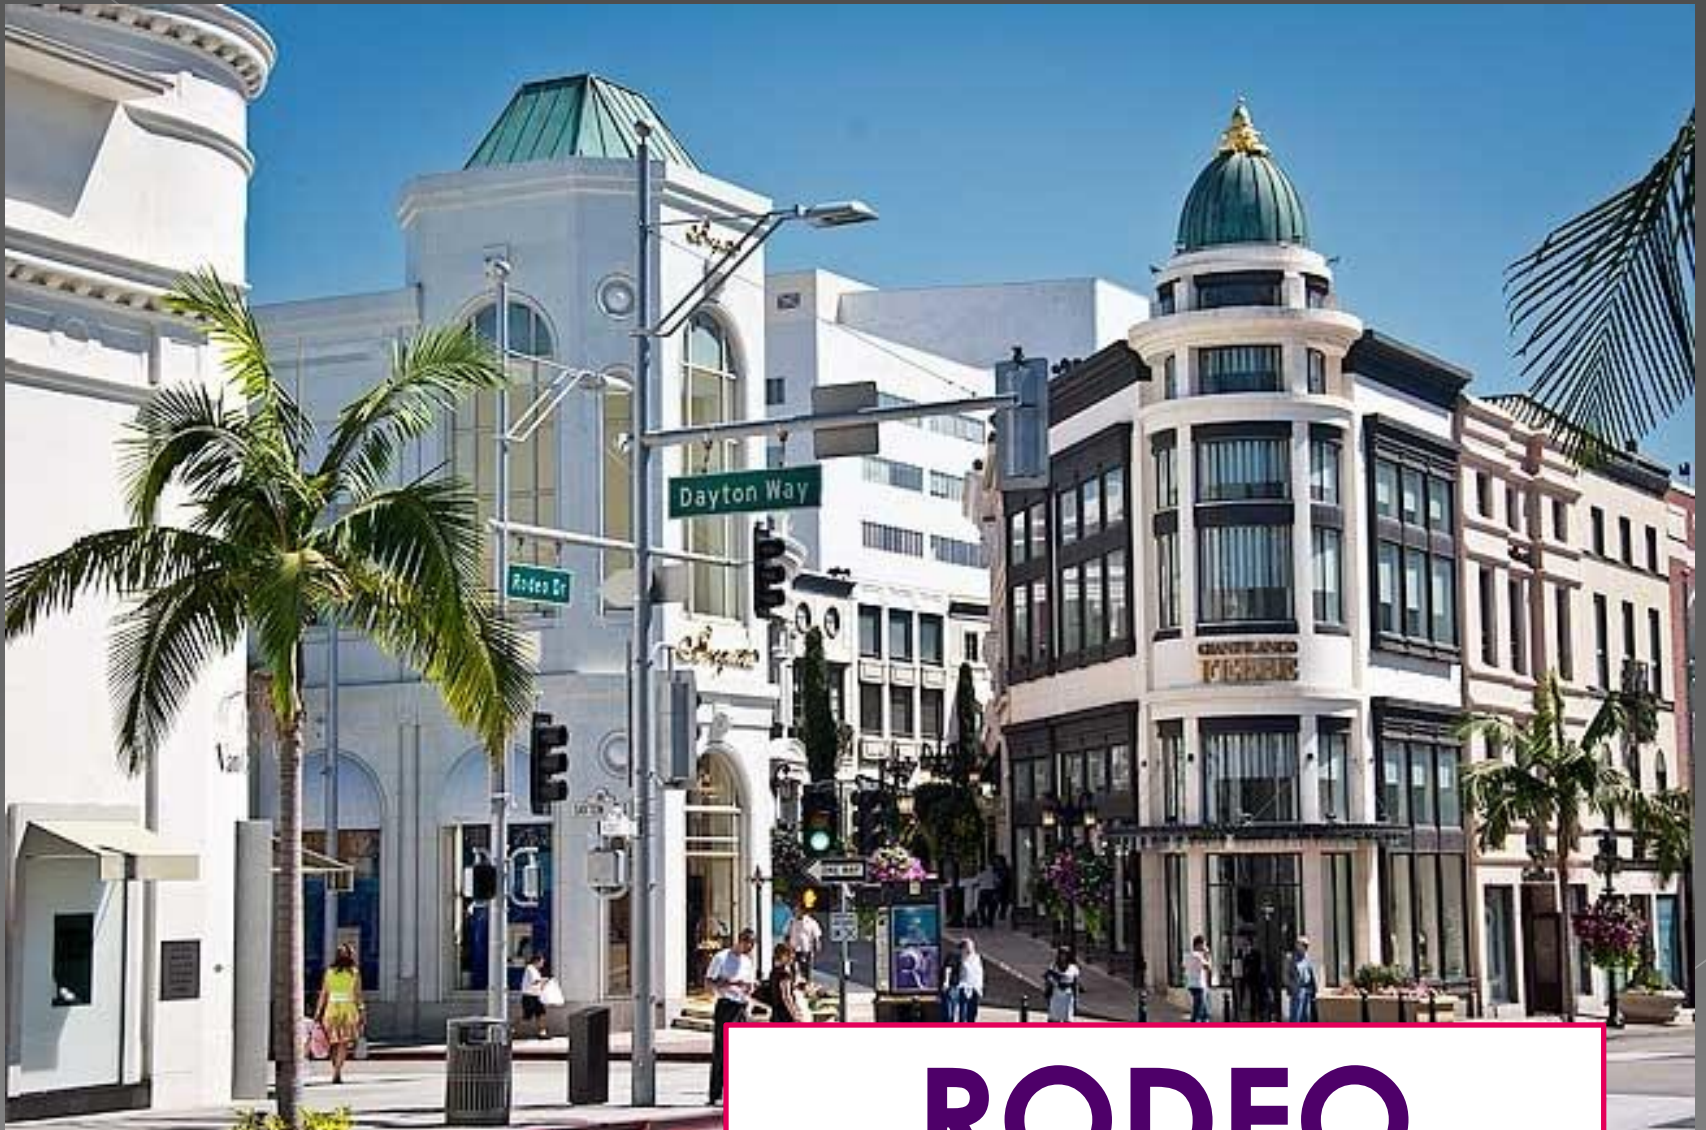

# LOS ANGELES

**RODEO**

**DRIVE**

# Kodak Theatre

mozzo

TRUMP TOWER - ENTRANCE  
NEW YORK, NEW YORK

Metro Goldwyn Mayer