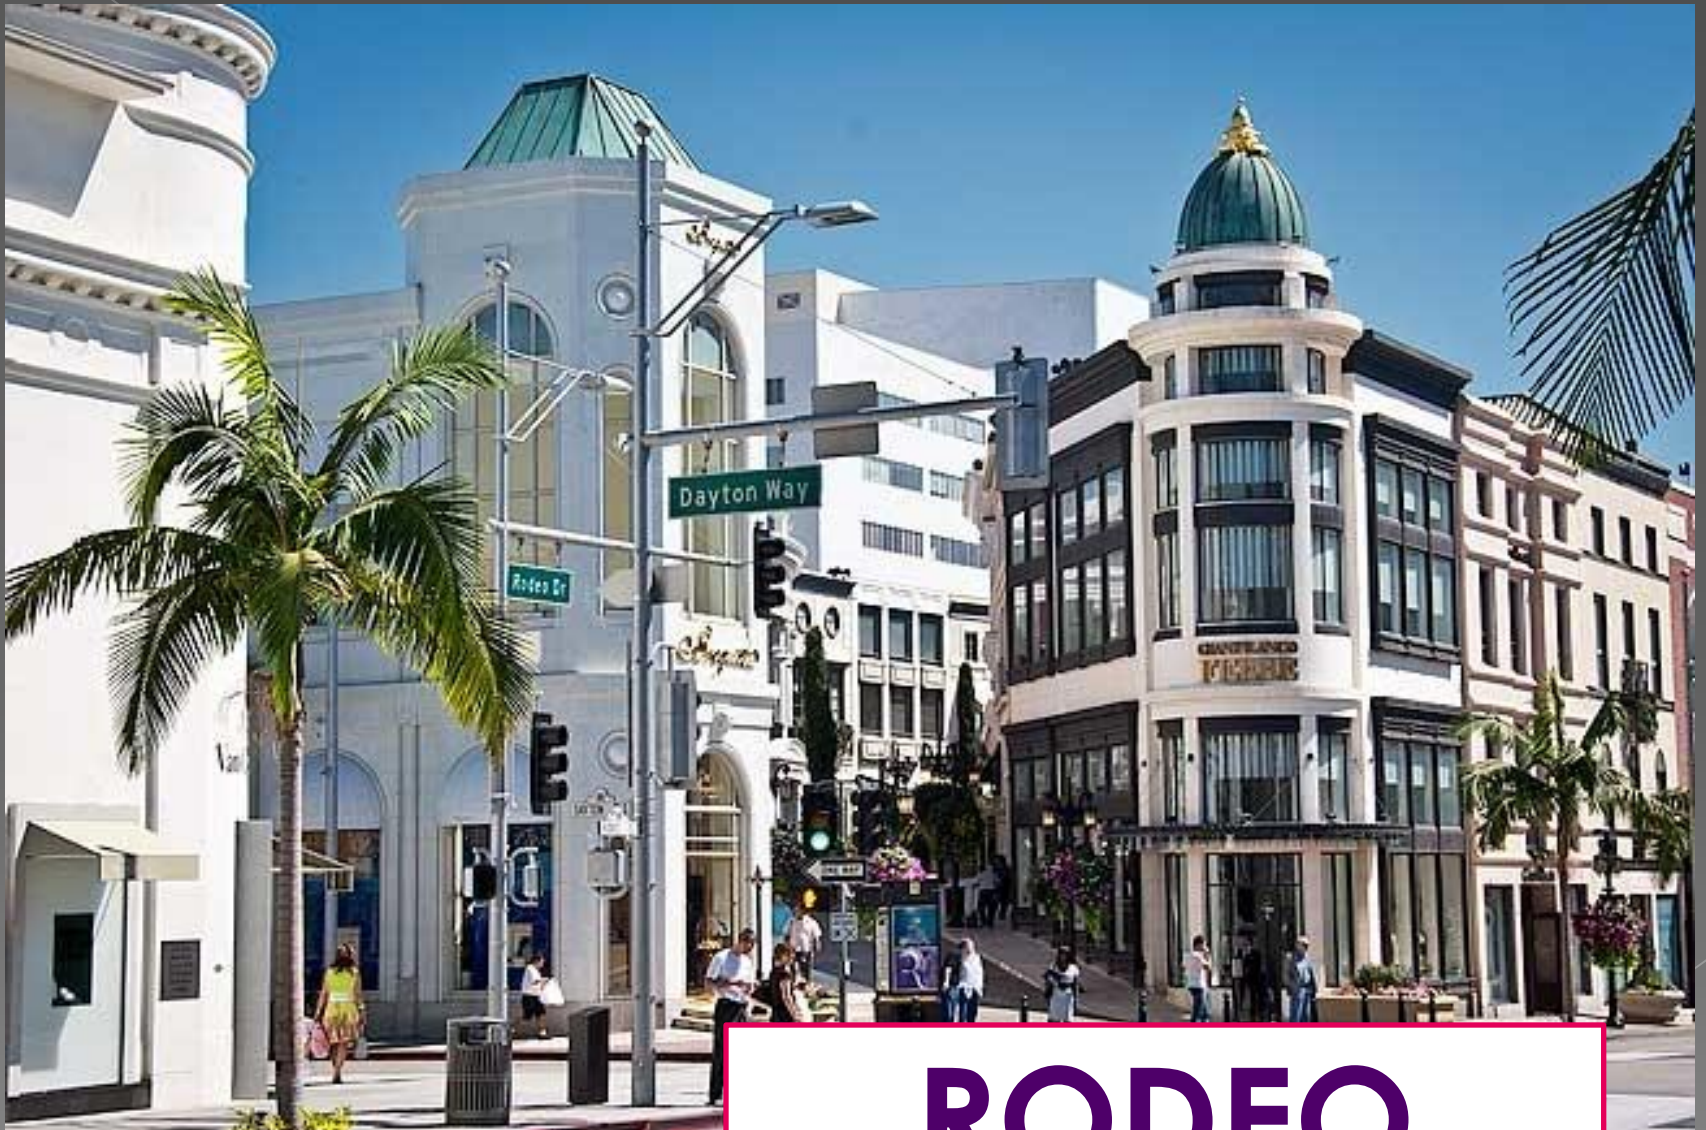

LOS ANGELES

RODEO

DRIVE

Kodak Theatre

mozzo

TRUMP TOWER - ENTRANCE
NEW YORK, NEW YORK

Metro Goldwyn Mayer