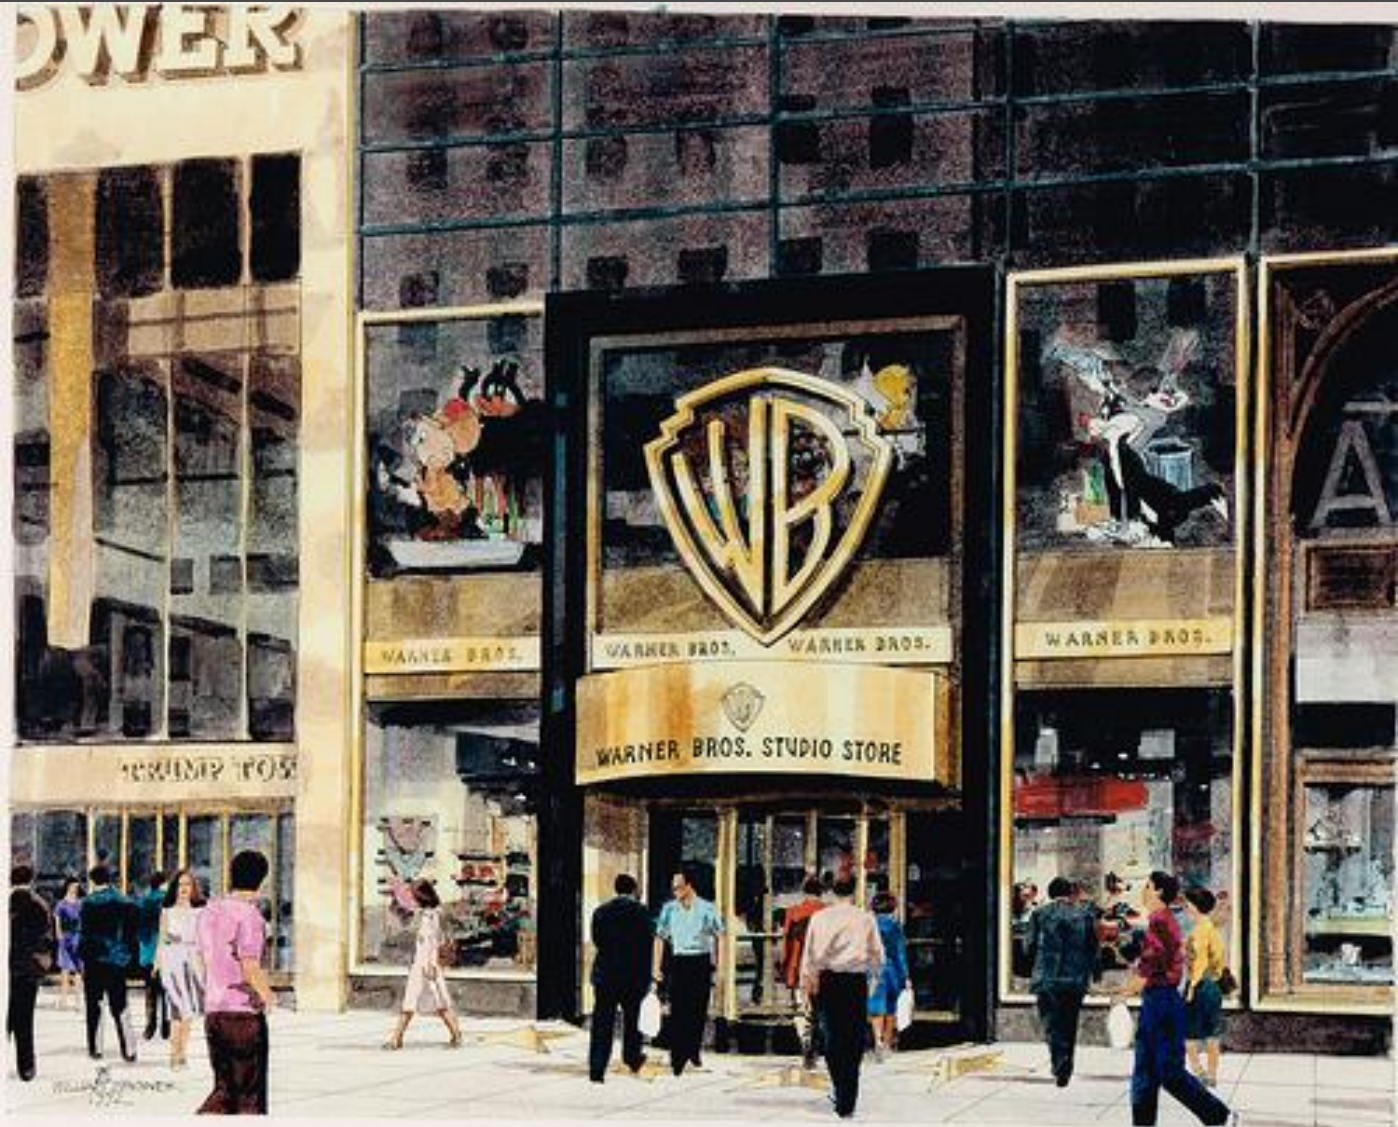

LOS ANGELES

RODEO

DRIVE

Kodak Theatre

mozzo

TRUMP TOWER - ENTRANCE
NEW YORK, NEW YORK

Metro Goldwyn Mayer