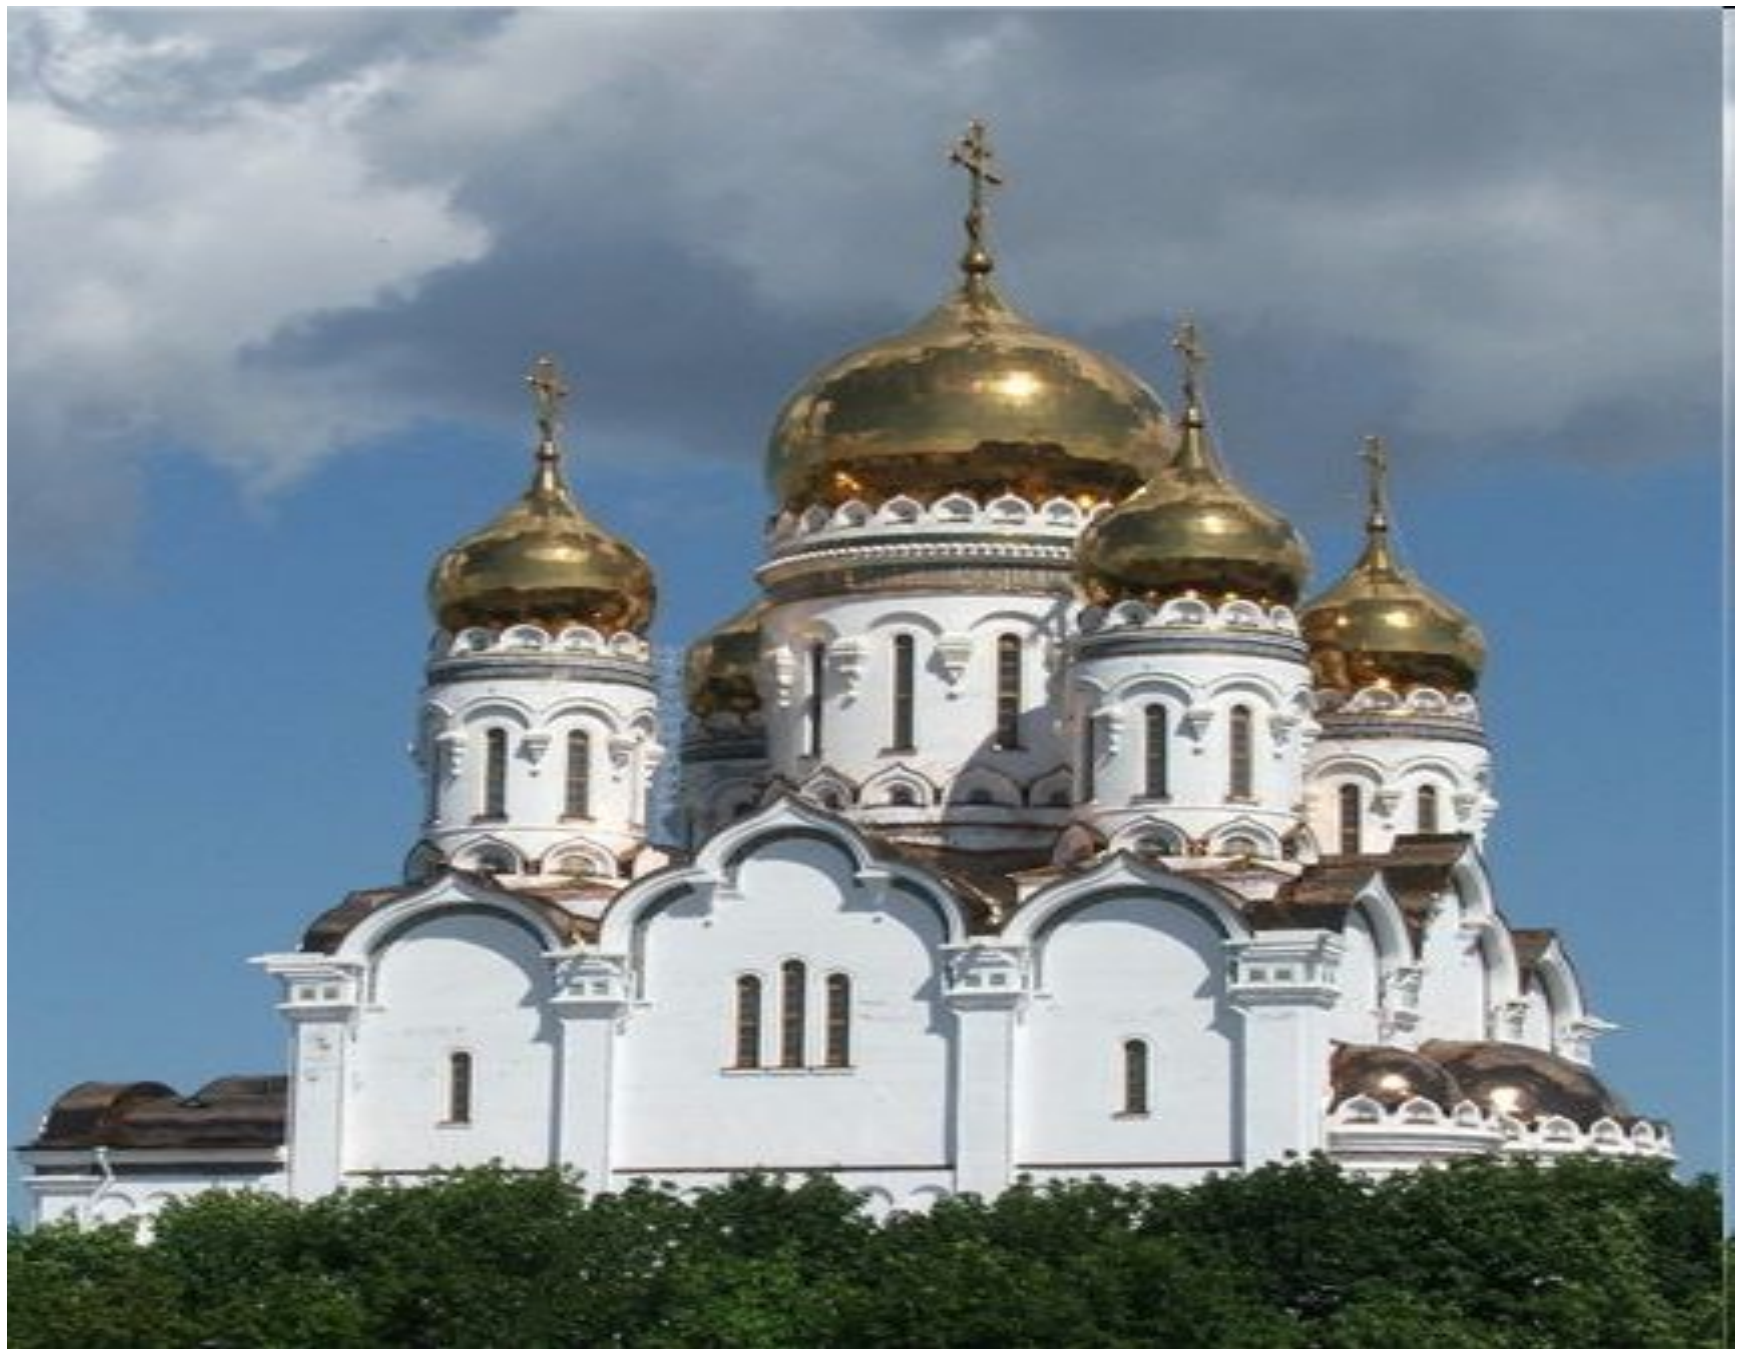

A photograph of the Tower Bridge in London, England, captured during sunset. The bridge's two massive towers are illuminated with a warm, golden light, and the sky above is a mix of soft pinks and oranges. The bridge's suspension cables and walkways are visible, and the overall scene is serene and iconic.

**Baba-Yaga is the most beautiful.**

# Country and City.

YOU ARE THE NICEST.  
YOU ARE THE  
CLEVEREST.  
GOOD LUCK!