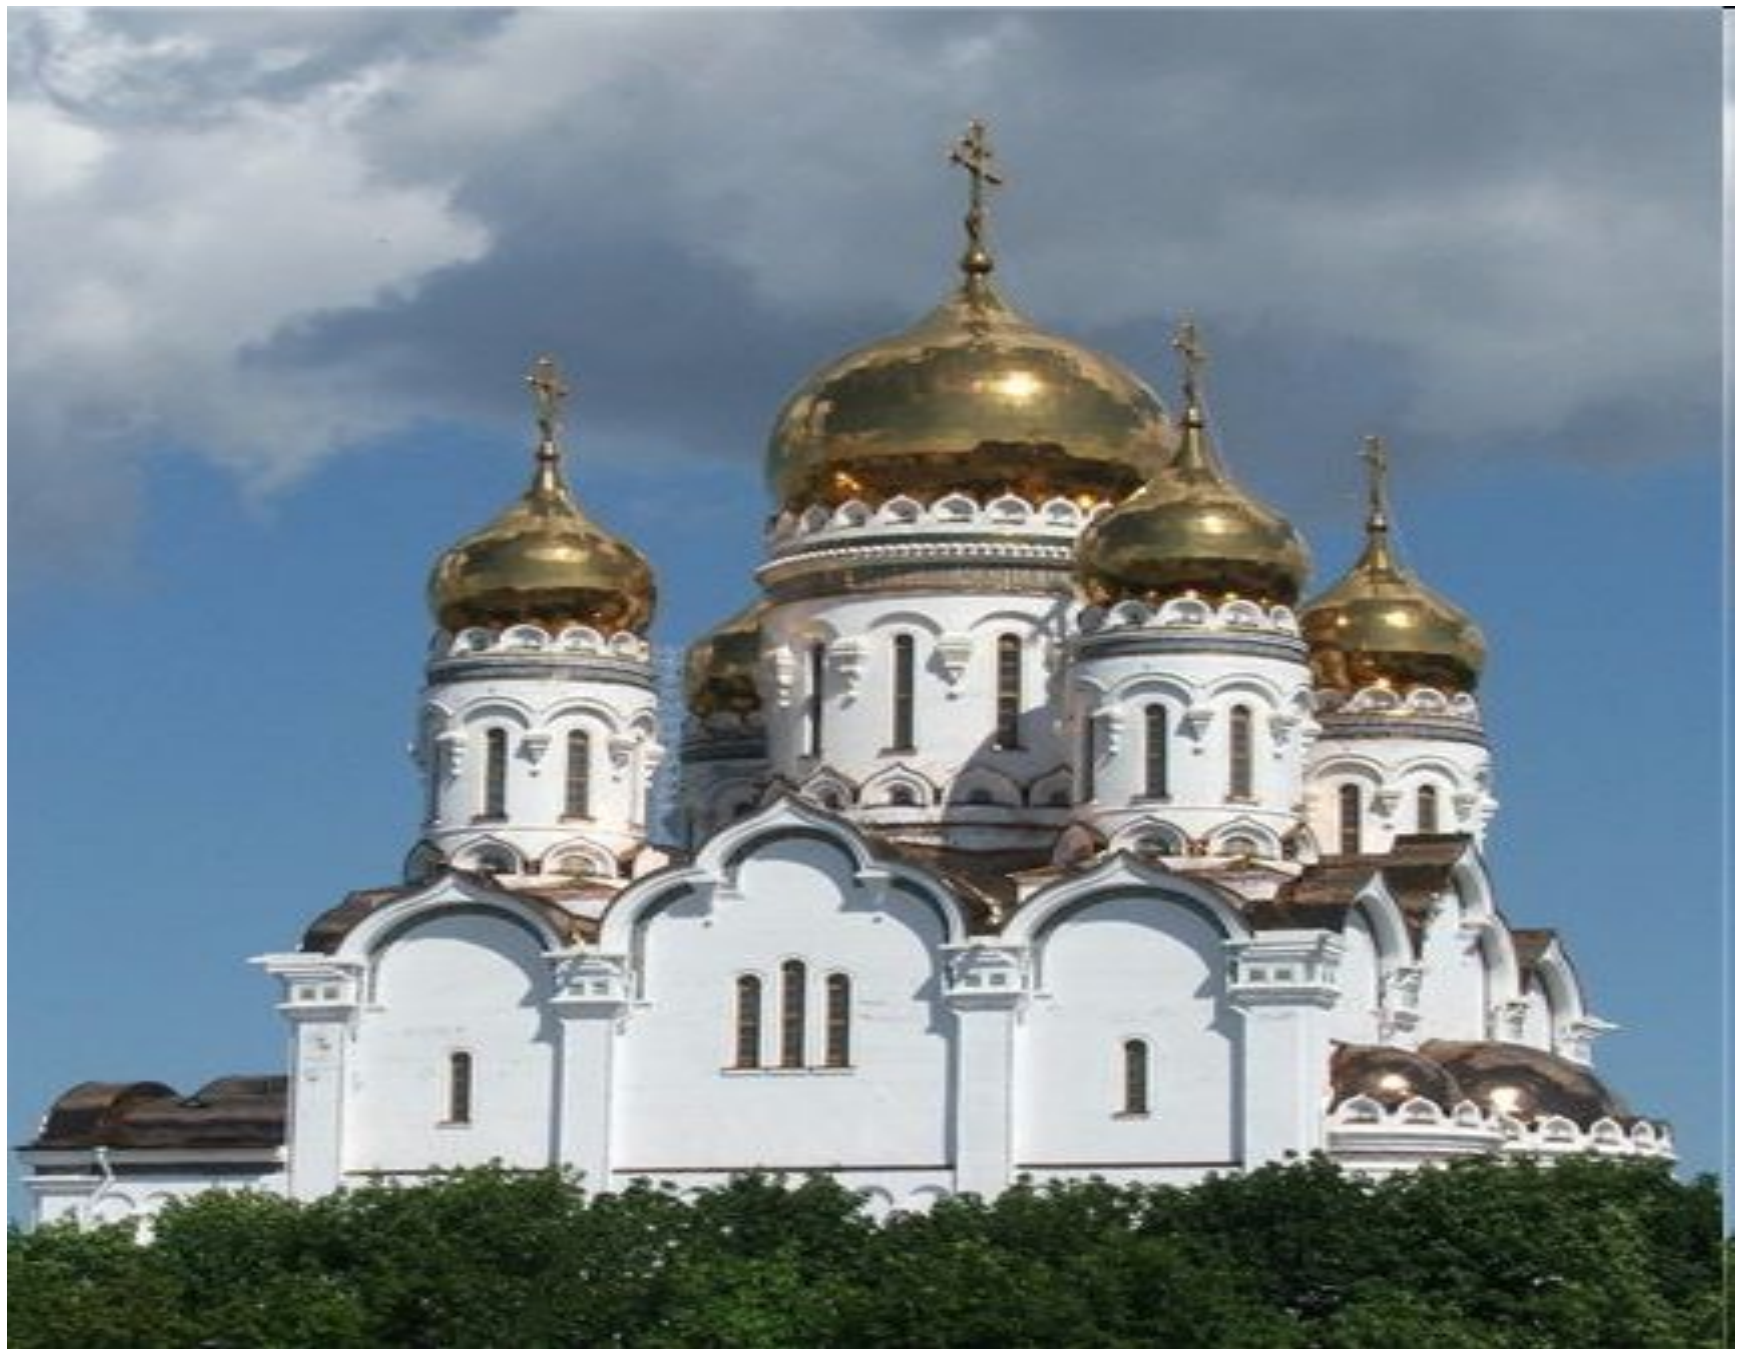

A photograph of the Tower Bridge in London, England, taken at sunset. The bridge's two towers and the suspension cables are silhouetted against a sky of soft pinks and oranges. The bridge's walkways are illuminated with a warm, golden light. The text 'City and Country.' is overlaid in a large, blue, 3D-style font with a dark blue outline, positioned in the lower center of the image.

**Baba-Yaga is the most beautiful.**

# Country and City.

YOU ARE THE NICEST.  
YOU ARE THE  
CLEVEREST.  
GOOD LUCK!