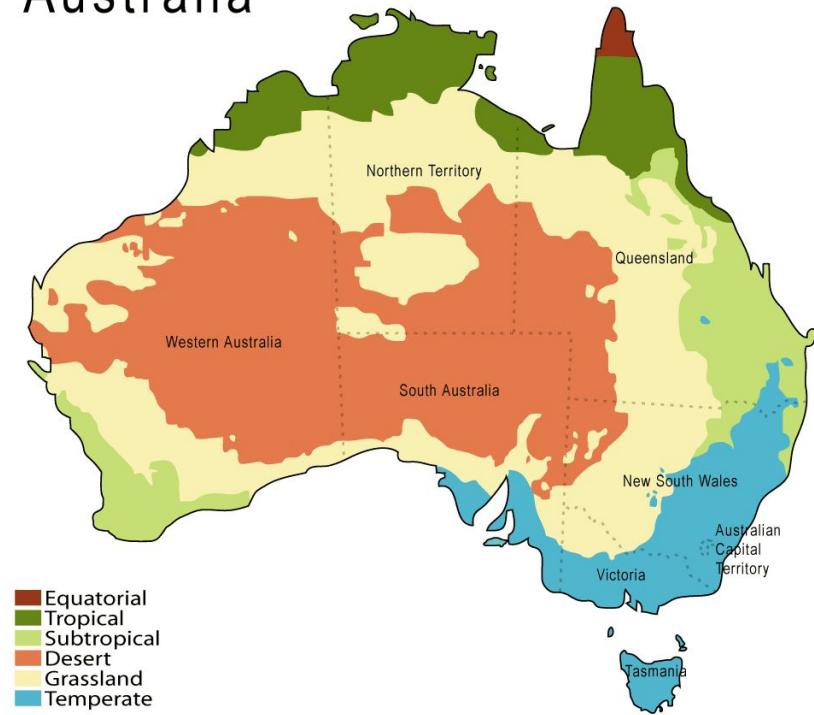

MAP OF CANADA

Canada is situated on the North American continent.

The population

About 30 million people live in Canada.

The Capital of Canada

The capital of Canada is **Ottawa**, which is situated on the bank of the Ottawa River.

Languages of Canada

Official languages of Canada are English and French.

The Niagara Falls

Niagara Falls forms the international border between Canada and the USA

The United States of America

The Stars and Stripes

Washington D.C.

America – “the melting pot”

American English

The Statue of Liberty, the Empire State and Chrysler Buildings

Mount Rushmore

Yellowstone National Park

Hollywood

Australia

Australia

Flag

The flag of Australia is blue. There is the flag of Great Britain in the upper left corner. There are six white stars on the flag.

Canberra

Canberra is the capital city of Australia. There are many monuments and museums.