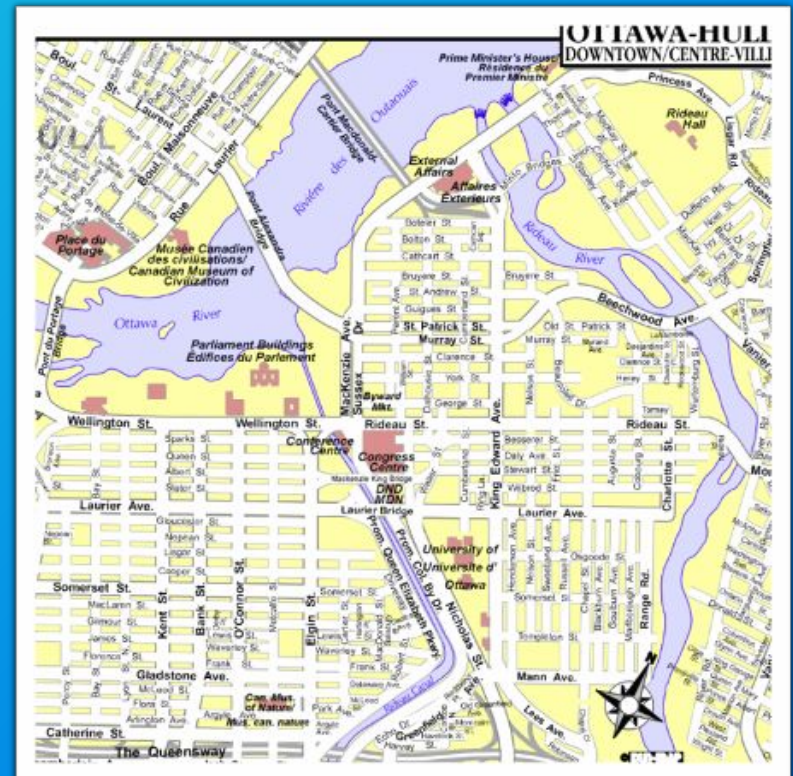

CANADA

- Canada is to the north of the United States of America. It is a very large country, larger than the United States.

The red and white Canadian flag shows a leaf of the maple tree, which grows in North America. The maple leaf is the official emblem of Canada

The capital of Canada is Ottawa, and I want to tell you about it

Ottawa was  
founded in 1820

Its population is  
1,000,000 people

Ottawa is wet, its rainfall is 1,250 millimeters

Ottawa is the biggest city because its area is 2,757 square kilometers