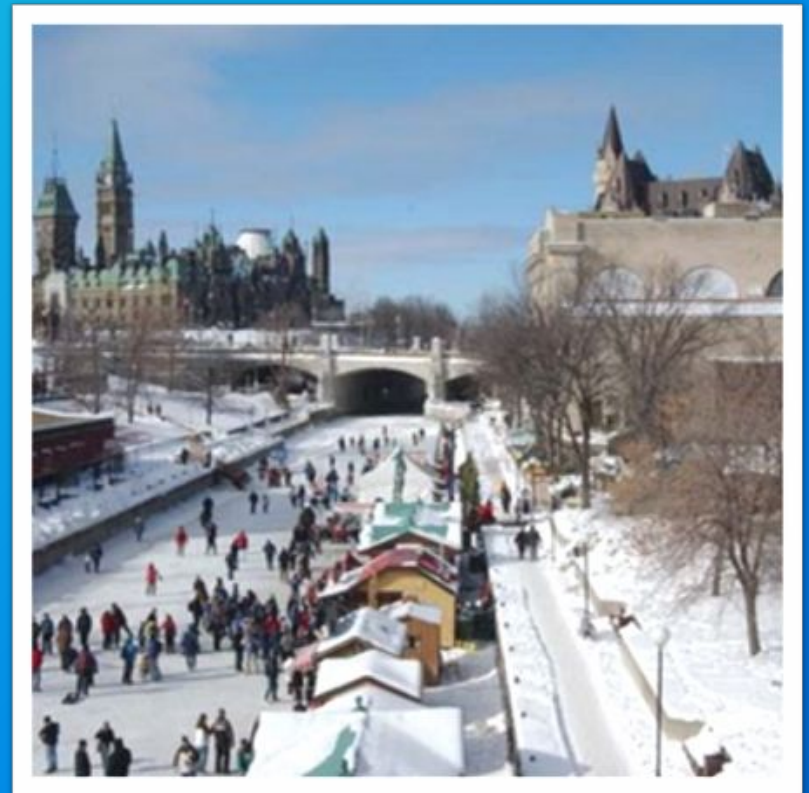

CANADA

- Canada is to the north of the United States of America. It is a very large country, larger than the United States.

The red and white Canadian flag shows a leaf of the maple tree, which grows in North America. The maple leaf is the official emblem of Canada

The capital of Canada is Ottawa, and I want to tell you about it

Ottawa was  
founded in 1820

Its population is  
1,000,000 people

Ottawa is wet, its rainfall is 1,250 millimeters

Ottawa is the biggest city because its area is 2,757 square kilometers