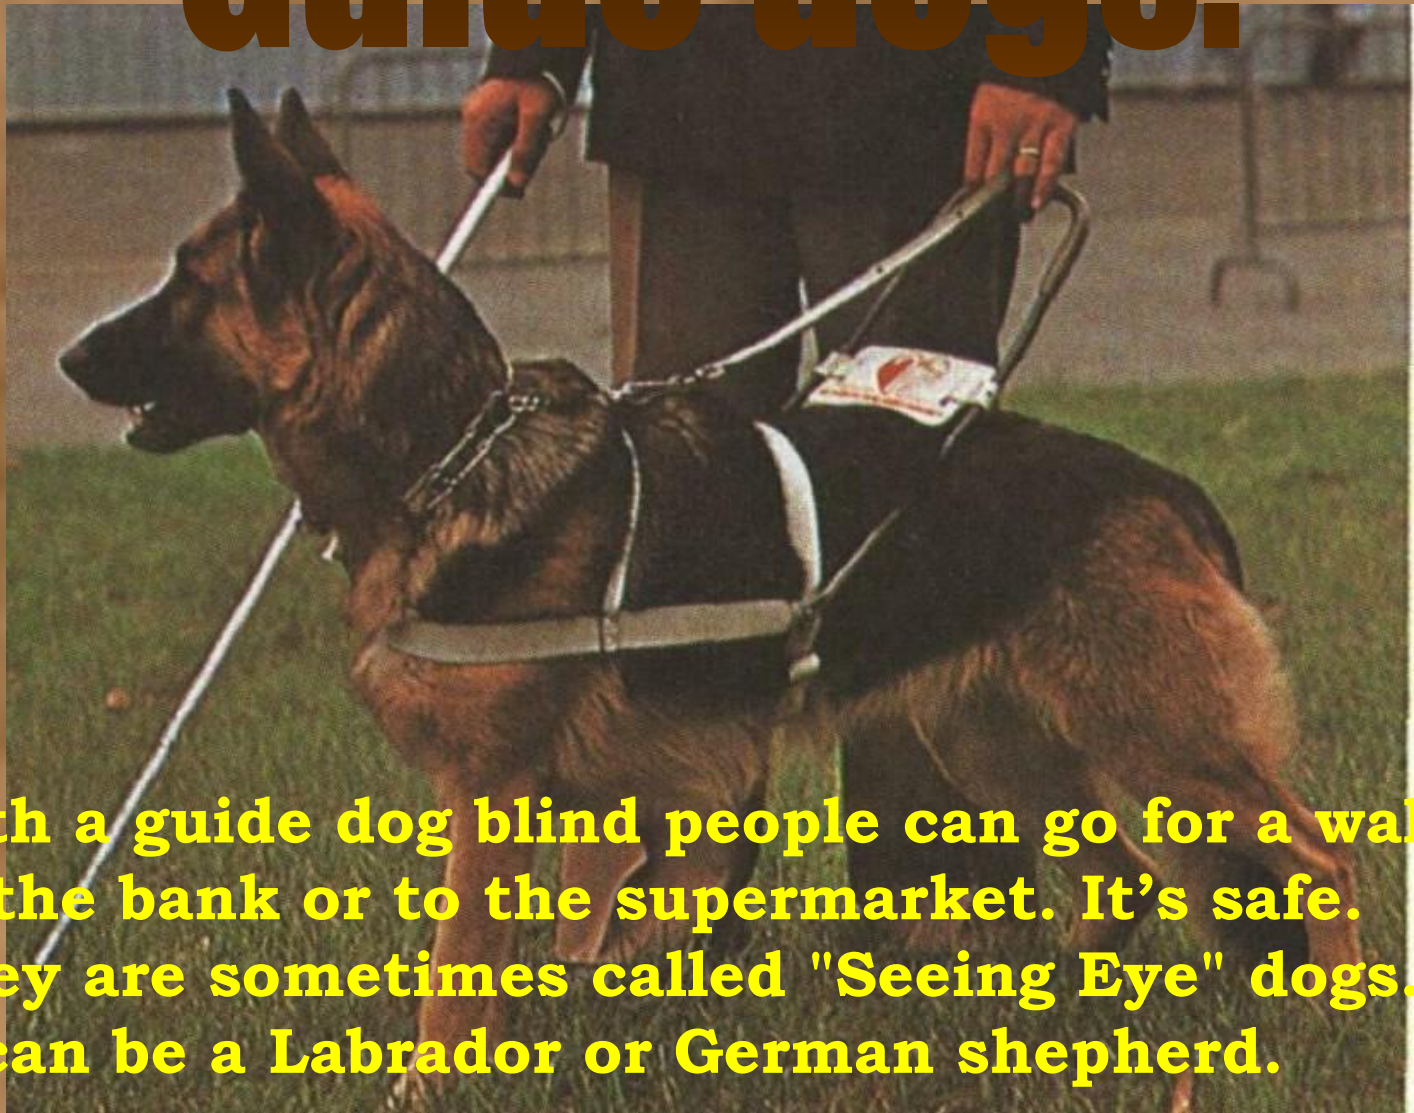

Guide dogs.

With a guide dog blind people can go for a walk, to the bank or to the supermarket. It's safe. They are sometimes called "Seeing Eye" dogs. It can be a Labrador or German shepherd.