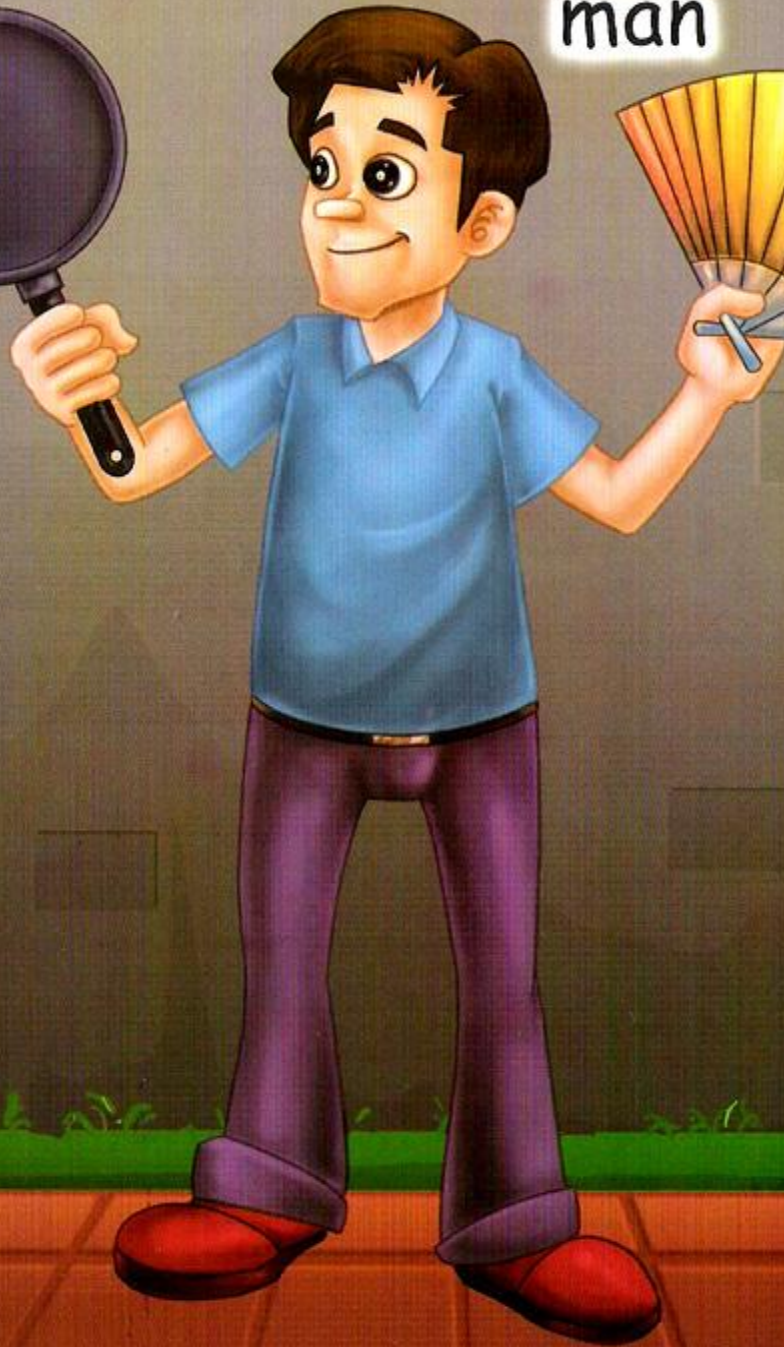

A colorful illustration of a man with dark hair, wearing a blue polo shirt and purple pants, smiling as he holds a fluffy yellow dog. They are in a park with green grass, a winding path, and a city skyline in the background under a blue sky with clouds.

# A Man & His Pet

By Kyle Lucas

Illustrated by Charlie Sinn

A man.

man

A man with a fan.

man

fan

A man with a fan  
and a pan.

pan

man

fan

The man ran.

man

**Can** he catch the **van**?

van