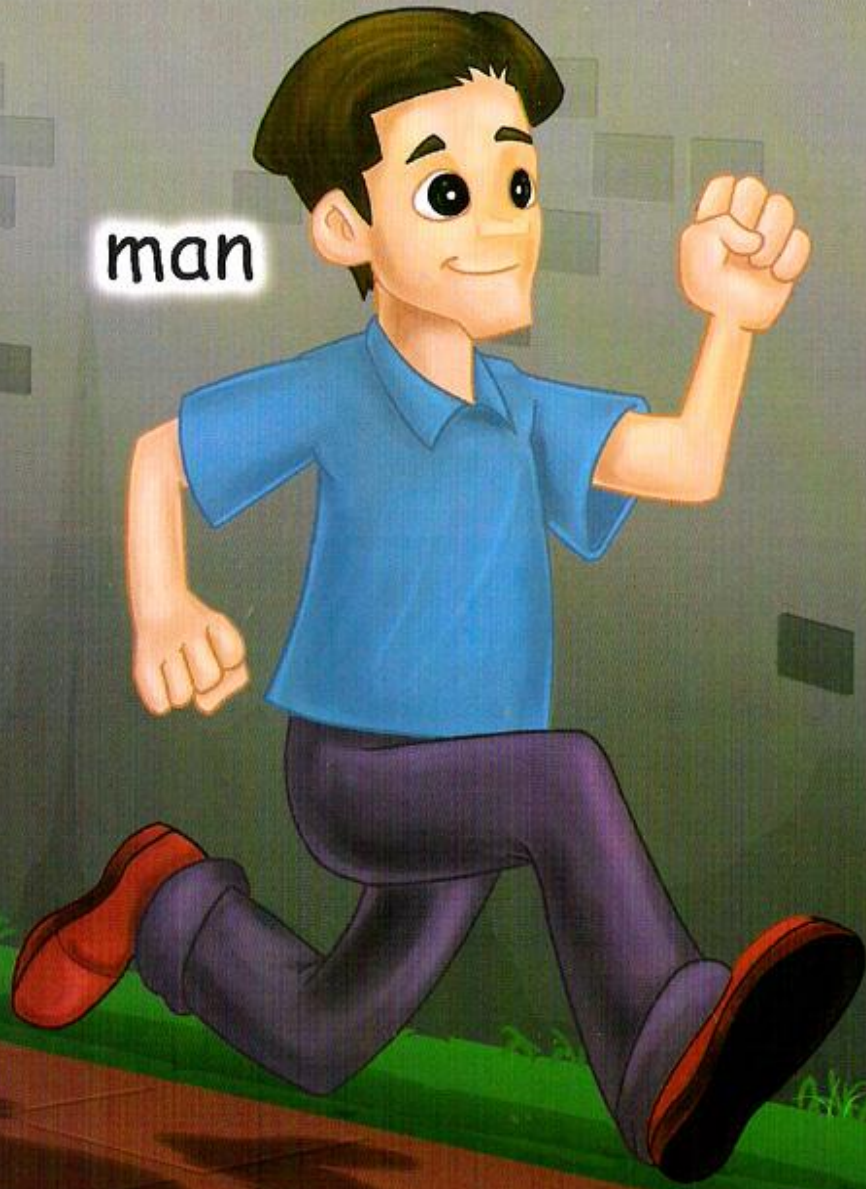

A colorful illustration of a man with dark hair, wearing a blue polo shirt and purple pants, smiling as he holds a fluffy yellow dog. They are in a park with green grass, a winding path, and a city skyline in the background under a blue sky with clouds.

# A Man & His Pet

By Kyle Lucas

Illustrated by Charlie Sinn

A man.

man

A man with a fan.

man

fan

A man with a fan  
and a pan.

pan

man

fan

The man ran.

man

**Can** he catch the **van**?

van