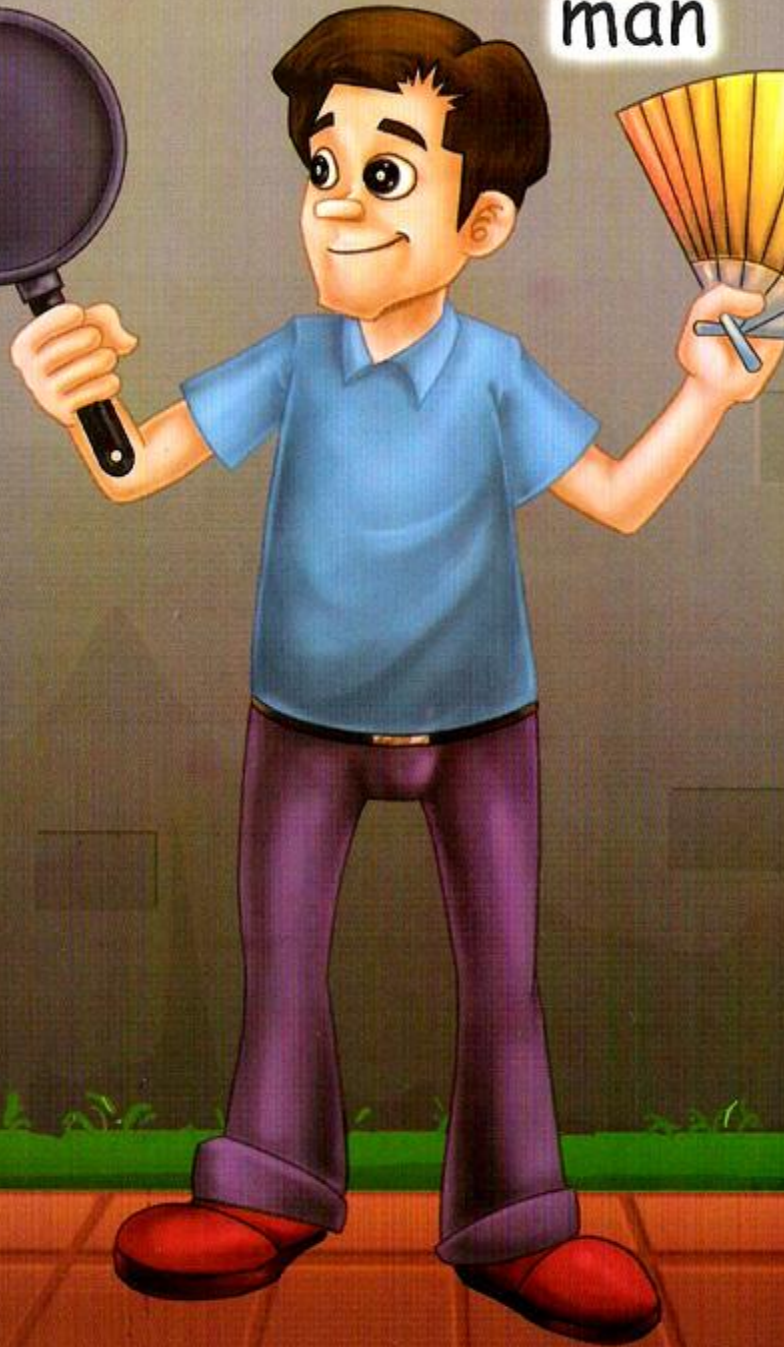

A colorful illustration of a man with dark hair, wearing a blue polo shirt and purple pants, smiling as he holds a fluffy yellow dog. They are in a park with green grass, a path, and buildings in the background under a blue sky with clouds.

A Man & His Pet

By Kyle Lucas

Illustrated by Charlie Sinn

A man.

man

A man with a fan.

man

fan

A man with a fan
and a pan.

pan

man

fan

The man ran.

man

Can he catch the **van**?

van