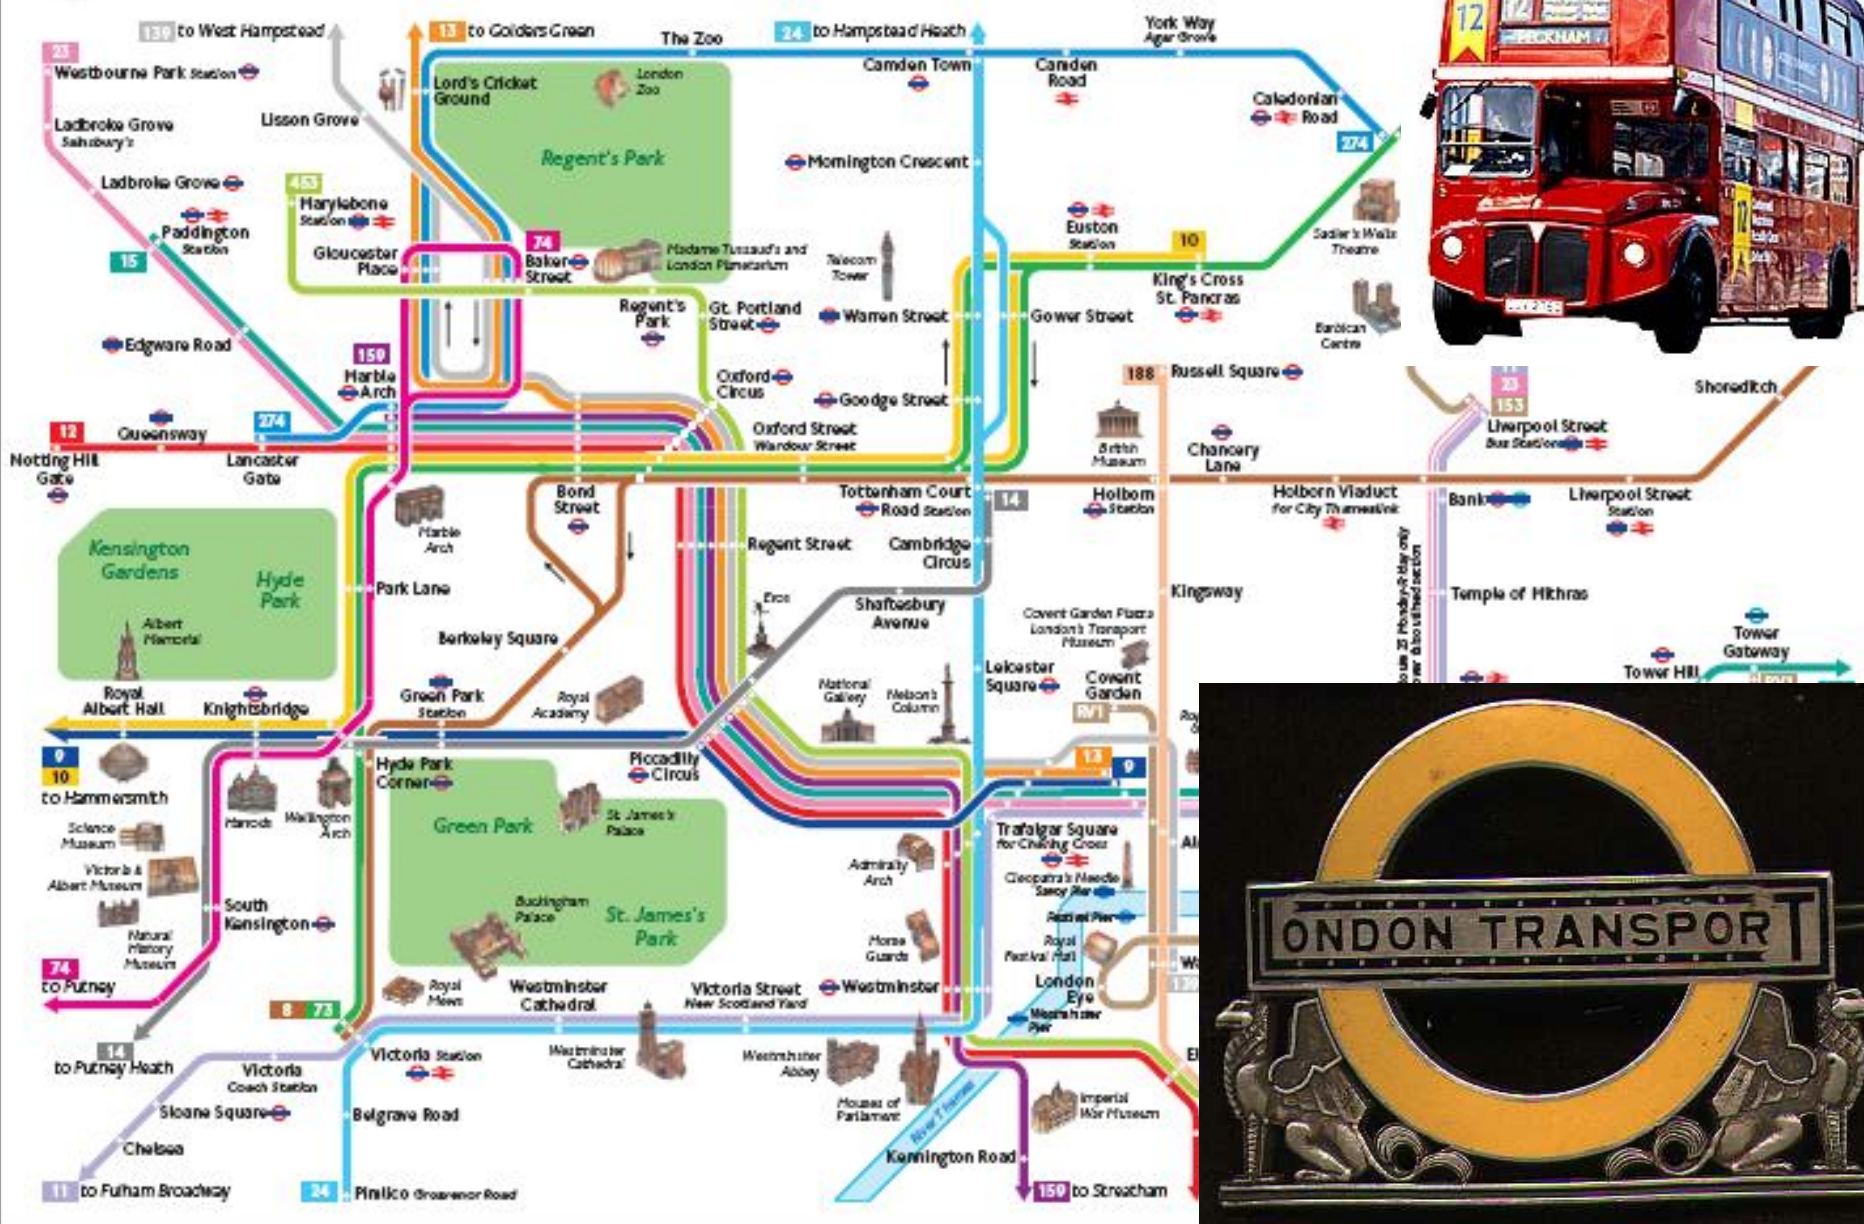

Transport

By train

By car

By taxi

By bus

By underground

On foot

By ship

By helicopter

By plane

You can reach England either by plane, by train, by car or by ship. The fastest way is by plane.

England to France – Channel Tunnel

Map of the Channel Tunnel

...ain or by car you have to
Opening of the Channel Tunnel
is a frequent service of
by Queen Elizabeth II and French
President François Mitterrand.
which connect the continent
and.

Channel Tunnel

Do you know that people in Britain drive on the left and generally overtake on the right.

The speed limit is 30 miles per hour (50 km/h) in towns and cities and 70 m. p. h. (110 km/h) on motorways.

Key bus routes

UNDERGROUND

UNDERGROUND