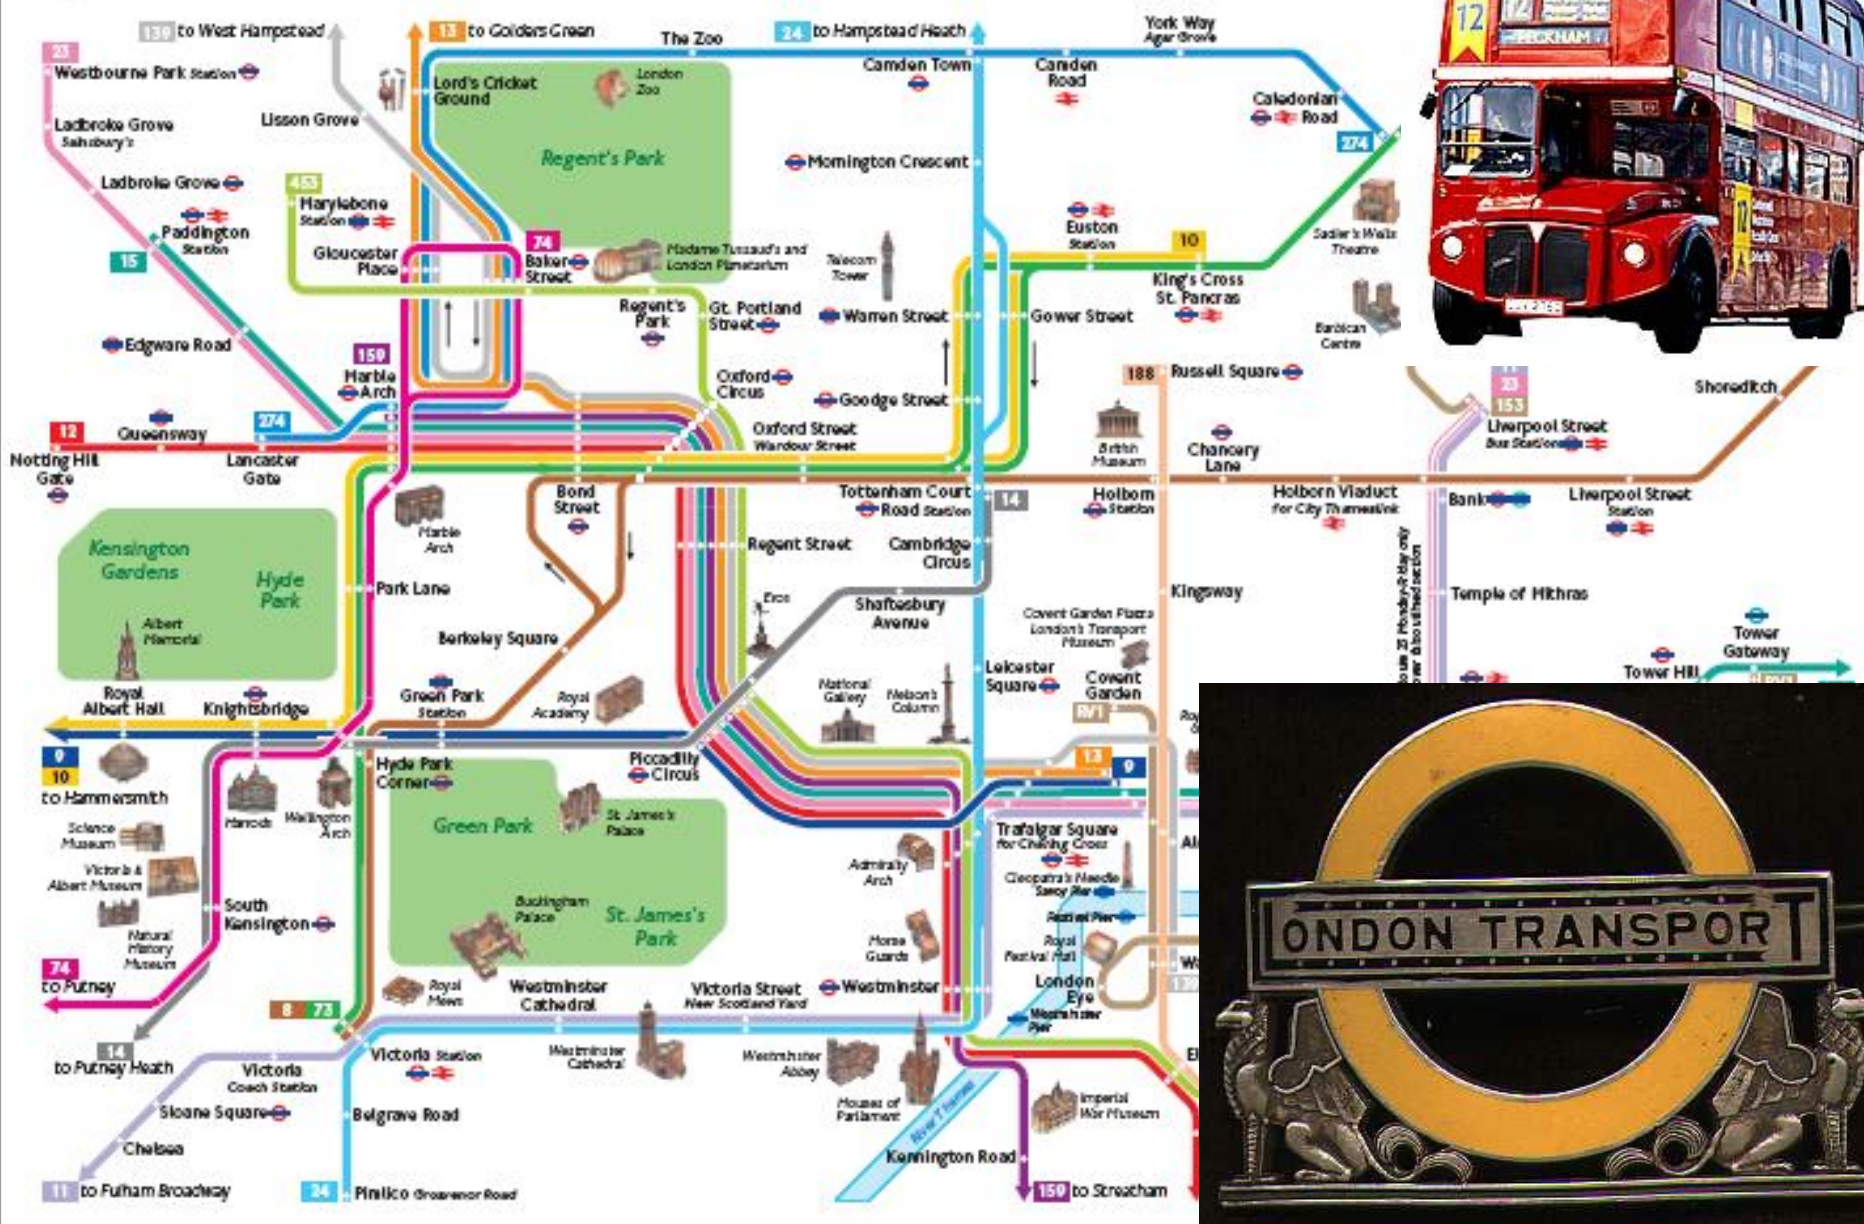

Transport

By train

By car

By taxi

By bus

By underground

On foot

By ship

By helicopter

By plane

You can reach England either by plane, by train, by car or by ship. The fastest way is by plane.

England to France – Channel Tunnel

Map of the Channel Tunnel

ain or by car you have to
Opening of the Channel Tunnel
is a frequent service of
by Queen Elizabeth II and French
President François Mitterrand.
which connect the continent
and.

Channel Tunnel

Do you know that people in Britain drive on the left and generally overtake on the right.

The speed limit is 30 miles per hour (50 km/h) in towns and cities and 70 m. p. h. (110 km/h) on motorways.

Key bus routes

UNDERGROUND

UNDERGROUND