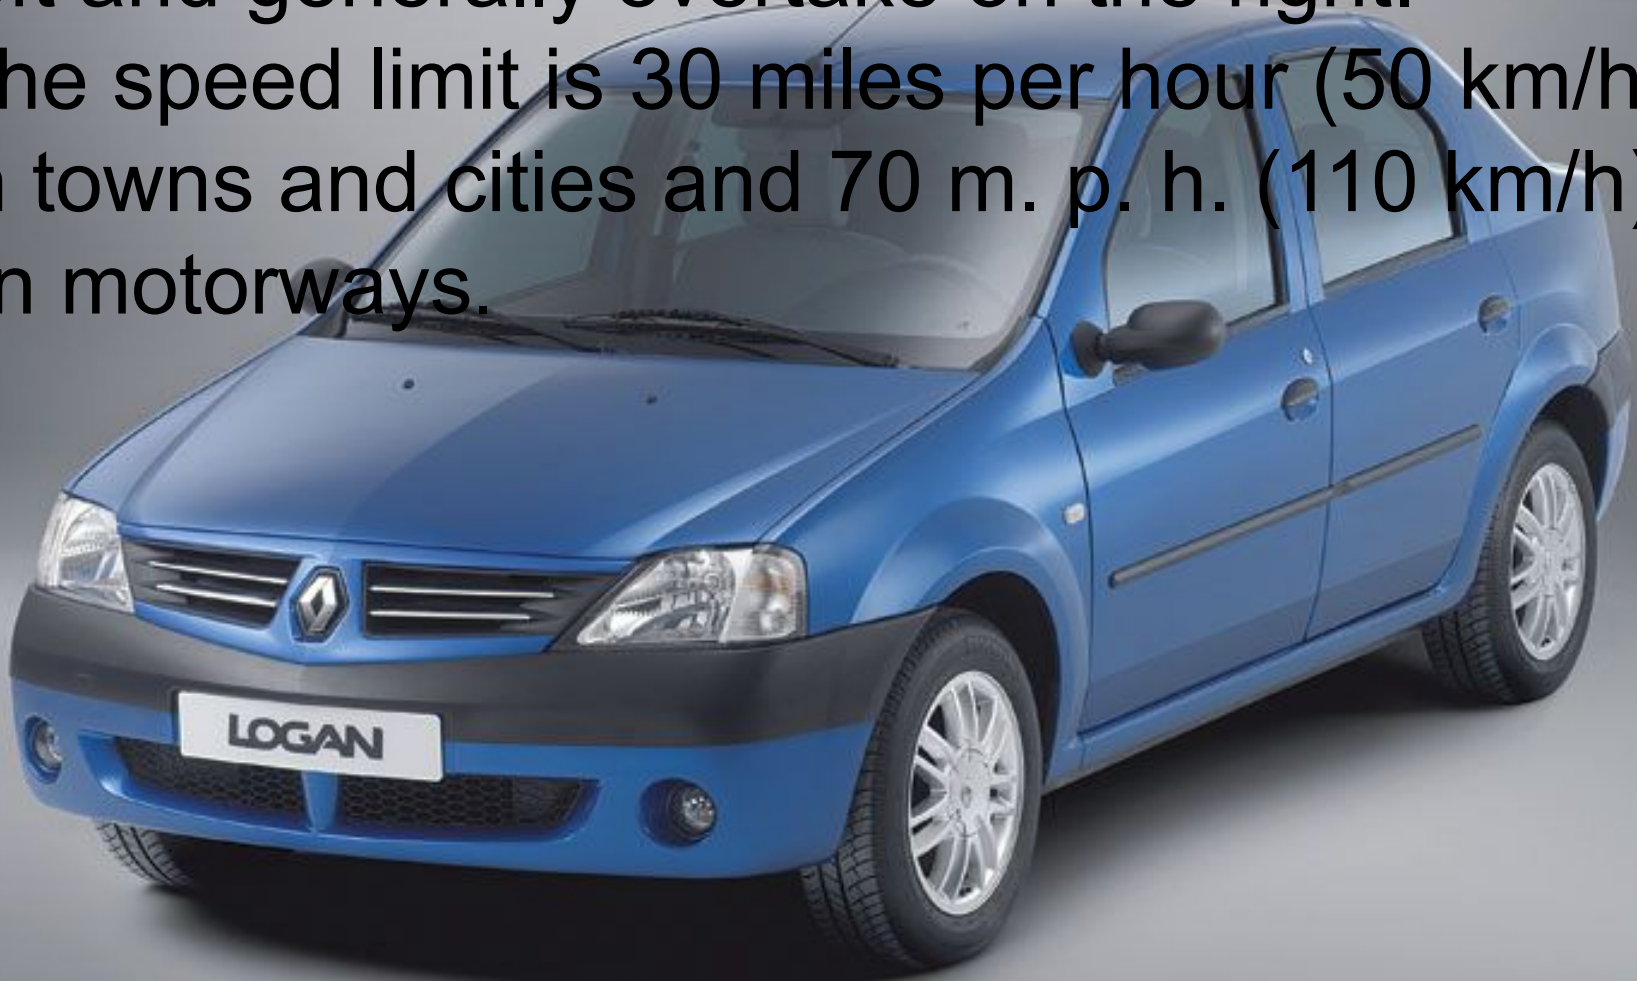

Channel Tunnel

Do you know that people in Britain drive on the left and generally overtake on the right.

The speed limit is 30 miles per hour (50 km/h) in towns and cities and 70 m. p. h. (110 km/h) on motorways.