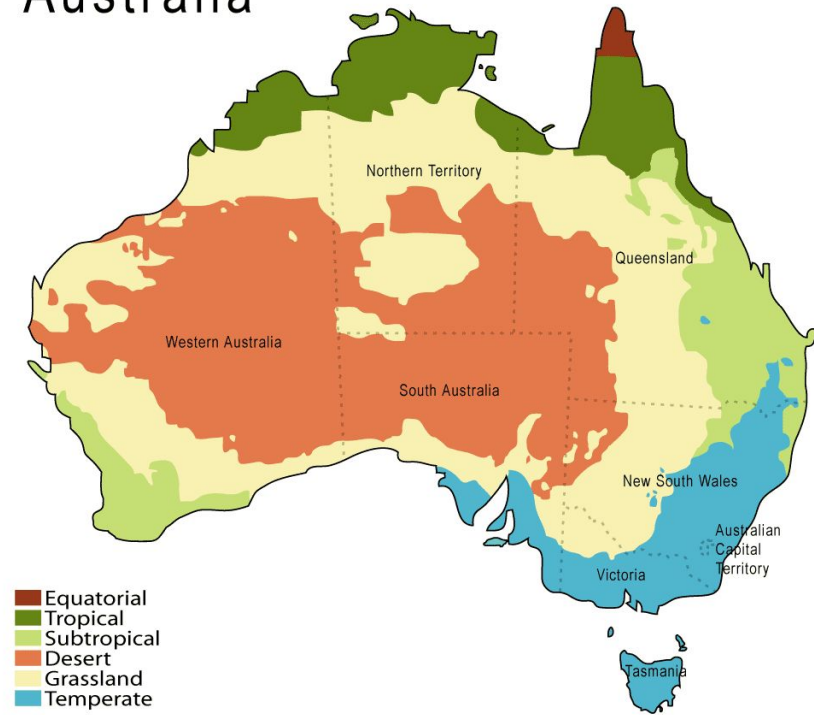

- Memorial to Victoria

waterfall Dudxasagar

sights

gate of India

museum of India

museum of princ Yelskiy

Canada

National symbols of Canada

The Niagara Falls

Niagara Falls forms the international border between Canada and the USA

The United States of America

The Stars and Stripes

Washington D.C.

America – “the melting pot”

American English

The Statue of Liberty, the Empire State and Chrysler Buildings

Mount Rushmore

Yellowstone National Park

Hollywood

Australia

Australia

Flag

The flag of Australia is blue. There is the flag of Great Britain in the upper left corner. There are six white stars on the flag.

Canberra

Canberra is the capital city of Australia. There are many monuments and museums.

Here are some of them...

The Australian War Memorial

The National Gallery of Australia

The National Museum of Australia