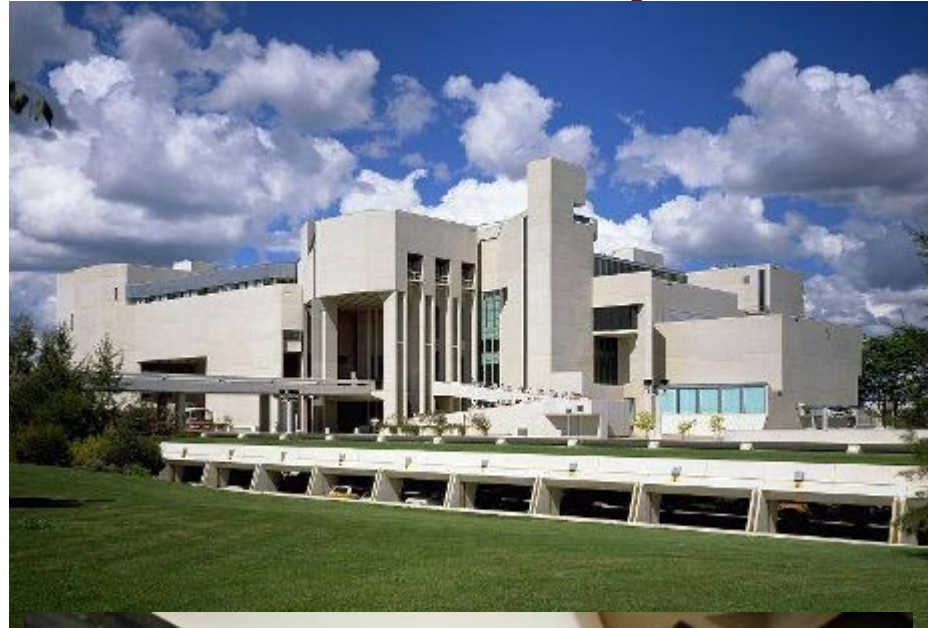

Mount Rushmore

Yellowstone National Park

Hollywood

Australia

Australia

Flag

The flag of Australia is blue. There is the flag of Great Britain in the upper left corner. There are six white stars on the flag.

Canberra

Canberra is the capital city of Australia. There are many monuments and museums.

Here are some of them...

The Australian War Memorial

The National Gallery of Australia

The National Museum of Australia