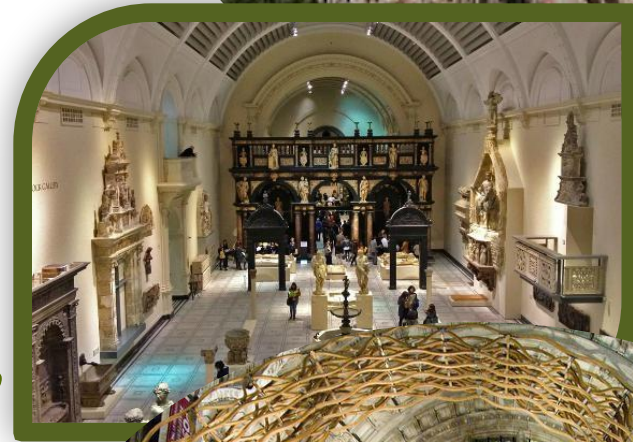

*Art museums
of London*

you will see

- ❖ Museum Tate
- ❖ London's National Gallery;
- ❖ Victoria and Albert Museum;

Lu

Museum Late Modern

- ❖ Late Modern gallery is located in a former building of the impressive power, the Late Modern is a one of the best museums of modern art in the world. It is a picture of such

London's National Gallery

◆ In the Gallery of paintings
by Western artists of the period
1260–1900 years.

Victoria and Albert

❖ Victoria and Albert Museum
- One of the leading exhibition houses arts and crafts.
The highlight of the collection was the gallery
amazing made of y

Museum Madame

❖ This is a legendary place that attracts the attention of absolutely everyone. Wax Museum Madame Tussaud figure - it is an opportunity to get closer to their lives how the wax figures to their favorite