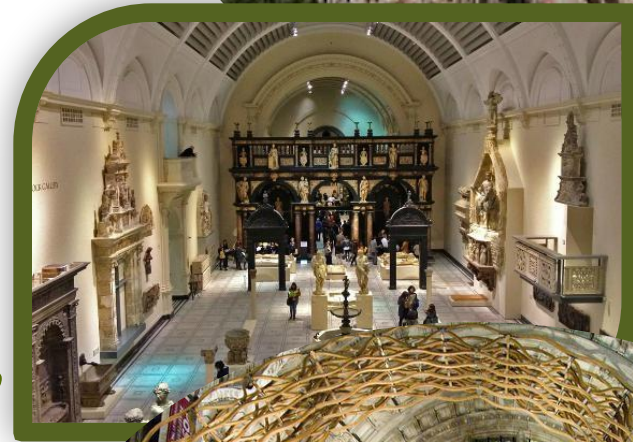

*Art museums
of London*

you will see

- ❖ Museum Tate
- ❖ London's National Gallery;
- ❖ Victoria and Albert

Lu

Museum Late Modern

- ❖ Late Modern gallery is located in a former building of the impressive power, the Late Modern is a one of the best museums of modern art in the world. It is a picture of such

London's National Gallery

◆ In the Gallery of paintings
by Western artists of the period
1260–1900 years.

Victoria and Albert

❖ Victoria and Albert Museum
- One of the leading exhibition houses arts and crafts. The highlight of the collection was the gallery amazing made of y

Museum Madame

❖ This is a legendary place that attracts the attention of absolutely everyone. Wax Museum Madame Tussaud figure - it is an opportunity to get closer to their heroes how the wax figures to their favorite