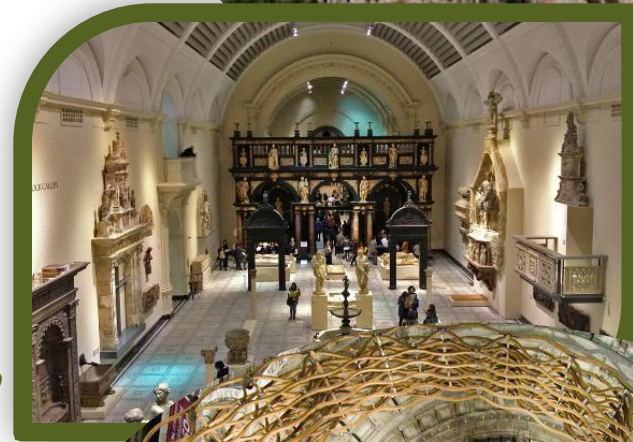

# Museum Late Modern

- ❖ Late Modern gallery is located in a former building of the impressive power, the Late Modern is a one of the best museums of modern art in the world. It is a picture of such

# London's National Gallery

◆ In the Gallery of paintings  
by Western artists of the period  
1260–1900 years.

# Victoria and Albert

❖ Victoria and Albert Museum  
- One of the leading exhibition houses arts and crafts. The highlight of the collection was the gallery amazing made of y

# Museum Madame

❖ This is a legendary place that attracts the attention of absolutely everyone. Wax Museum Madame Tussaud figure - it is an opportunity to get closer to their heroes how the wax figures to their favorite