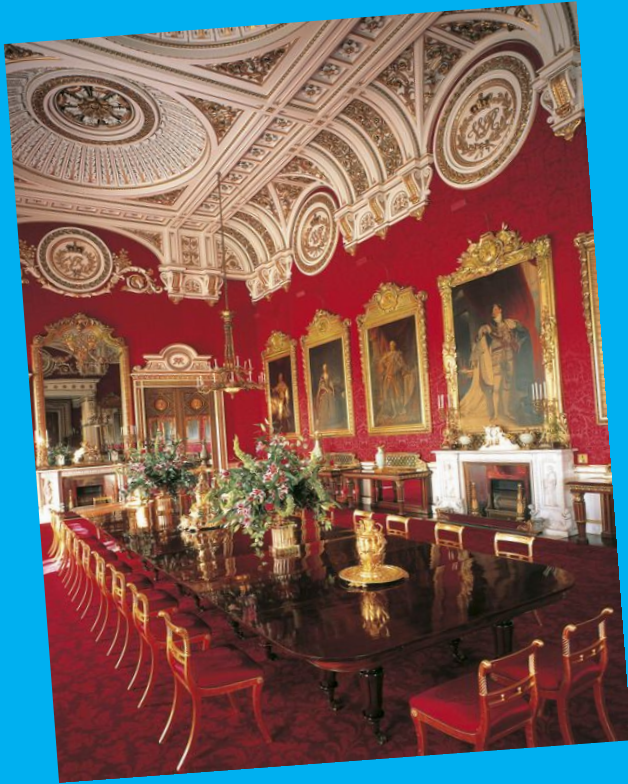

Buckingham Palace has 775 rooms. There are 52 bedrooms for the Queen, her family and guests, 188 bedrooms for the Queen's servants, 92 offices and 78 bathrooms.