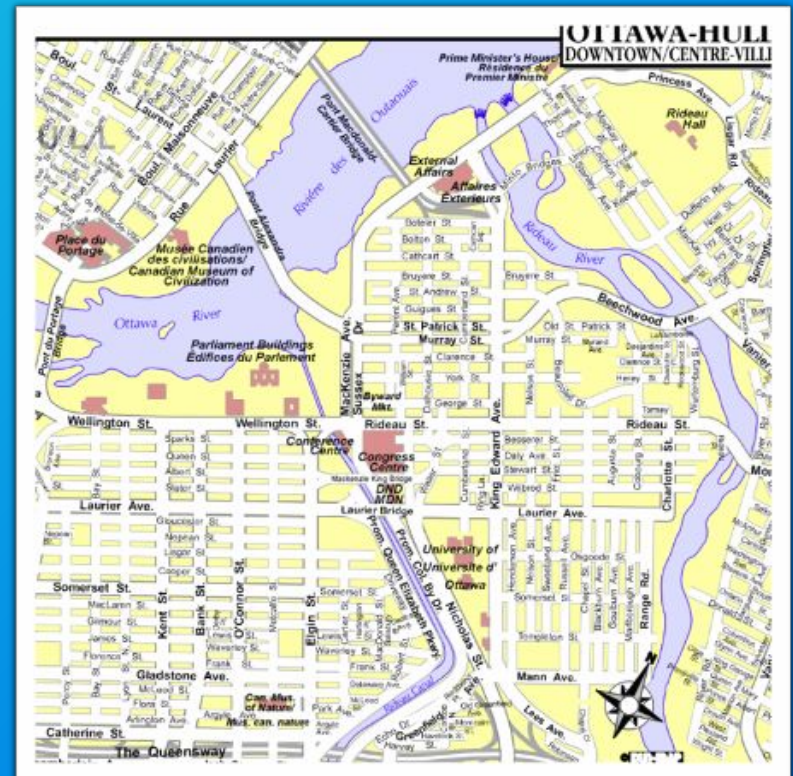

CANADA

- Canada is to the north of the United States of America. It is a very large country, larger than the United States.

The red and white Canadian flag shows a leaf of the maple tree, which grows in North America. The maple leaf is the official emblem of Canada

The capital of Canada is Ottawa, and I want to tell you about it

Ottawa was
founded in 1820

Its population is
1,000,000 people

Ottawa is wet, its rainfall is 1,250 millimeters

Ottawa is the biggest city because its area is 2,757 square kilometers