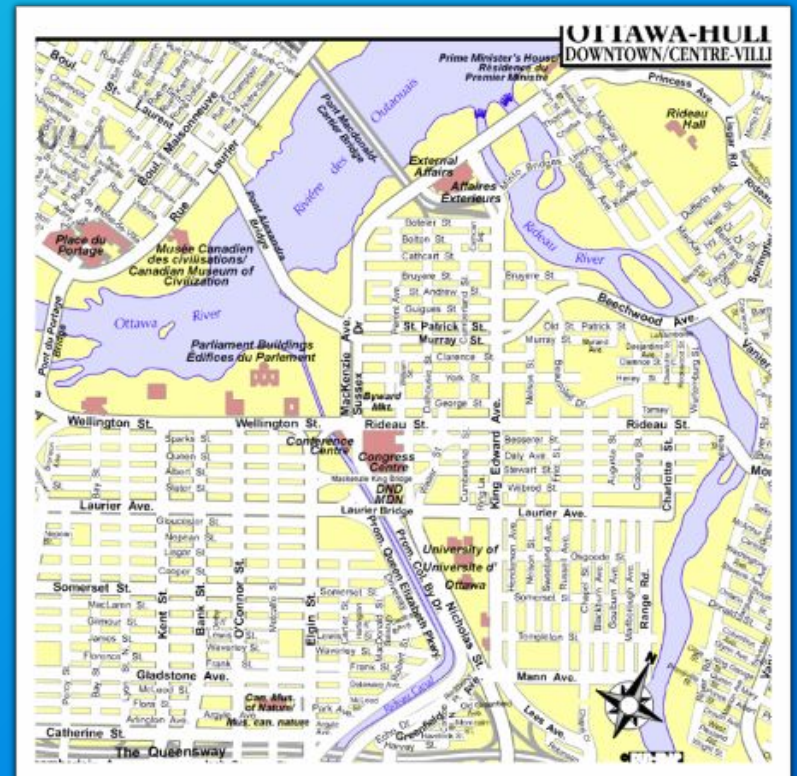

CANADA

- Canada is to the north of the United States of America. It is a very large country, larger than the United States.

The red and white Canadian flag shows a leaf of the maple tree, which grows in North America. The maple leaf is the official emblem of Canada

The capital of Canada is Ottawa, and I want to tell you about it

Ottawa was  
founded in 1820

Its population is  
1,000,000 people

Ottawa is wet, its rainfall is 1,250 millimeters

Ottawa is the biggest city because its area is 2,757 square kilometers