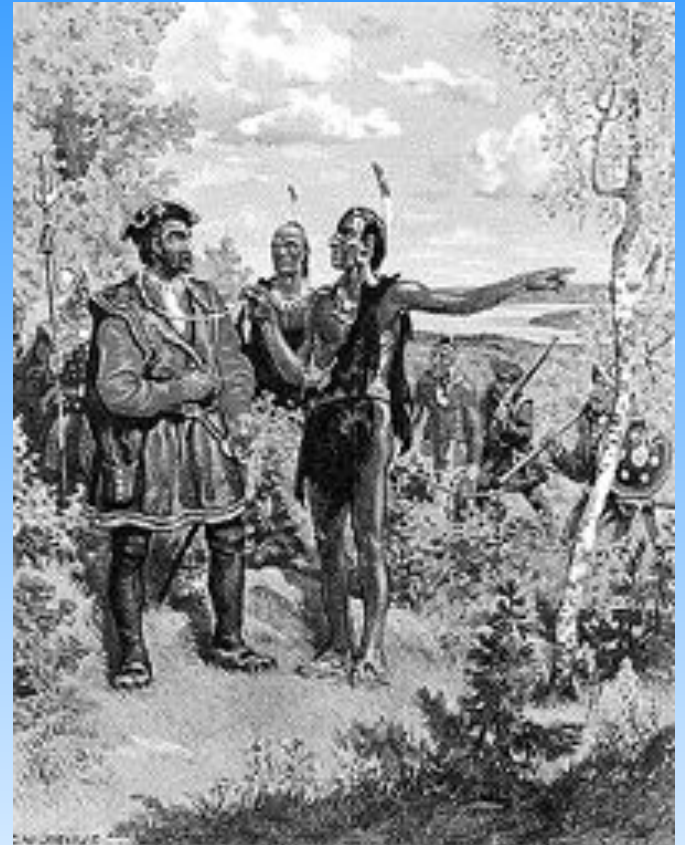

Origin of the Name – Canada

1. The explorer depicted in the image is Jacques Cartier .
2. The Huron-Iroquois word for "village" or "settlement" was kanata.
3. The first use of "Canada" as an official name came in 1791 when the Province of Quebec was divided into the colonies of Upper and Lower Canada.